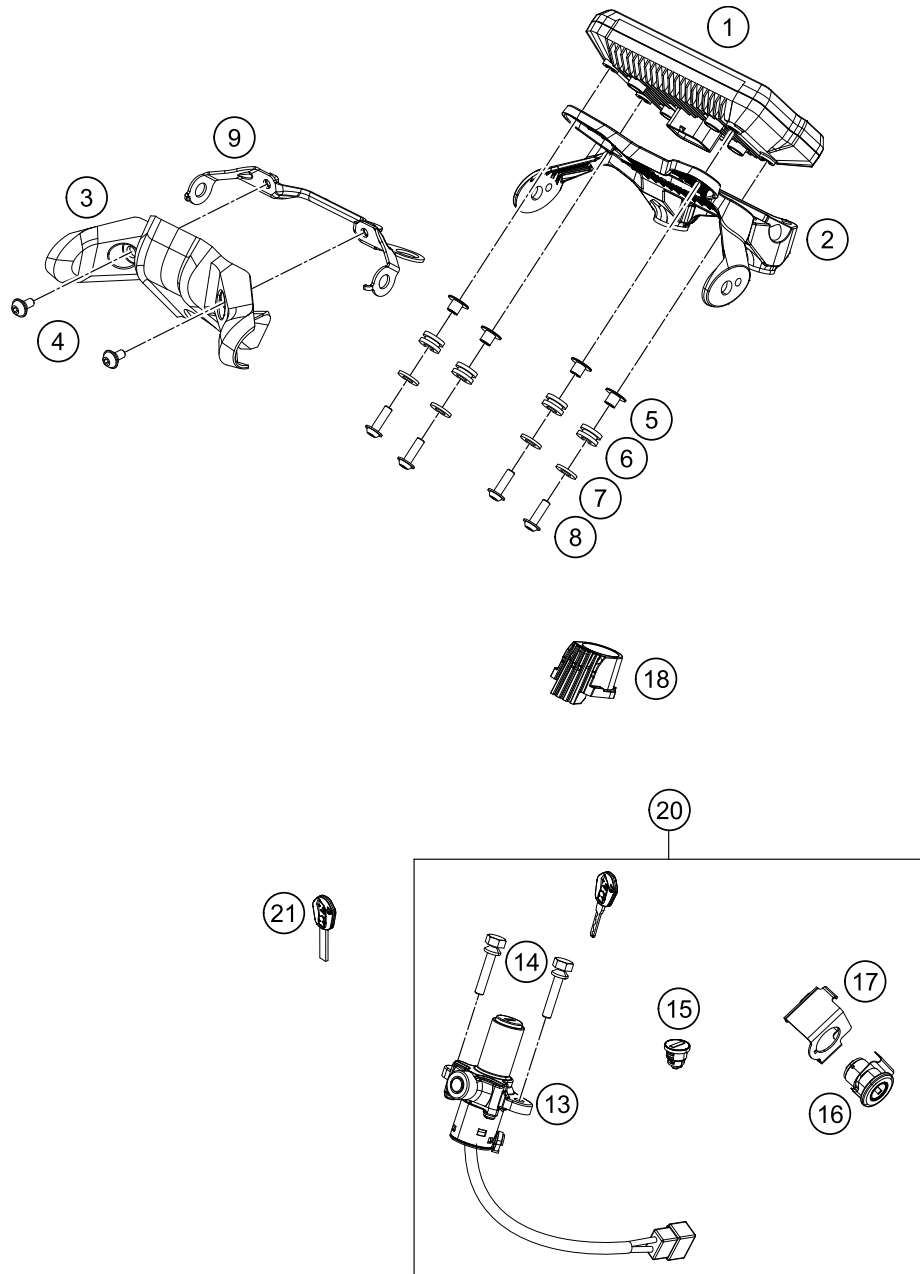

POS	PARTNUMBER	PARTNAME	PIECE
1	93314069000	Speedometer with TFT, CAN, ABS	1
2	93014064000	Holder handsbar CUM TFT speedo	1
3	93014064100	Back cover TFT holder	1
4	93008020060	Screw M6X1X9	2
5	93014062010	Collar TFT speedo small	4
6	90507040001	RUBBER SLEEVE	4
7	93308015010	Washer, license plate holder support	4
8	J031060183	Roundhead screw M5X18	4
9	93014064200	Retain. brack., bracket, comb. instr.	1
13	93011066044	Ignition lock complete	1
14	93011064100	Special screw for ignition lock	2
15	93007008100	Lock fuel tank cap	1
16	90107050050	SEAT LOCK	1
17	93007051000	Retaining bracket	1
18	93011066010	Positioning rubber	1
20	90111066144	Lock set	1
21	90111067100	BLANK KEY 125/200 DUKE	x

179011431

18357

* NEW PART

X ON DEMAND