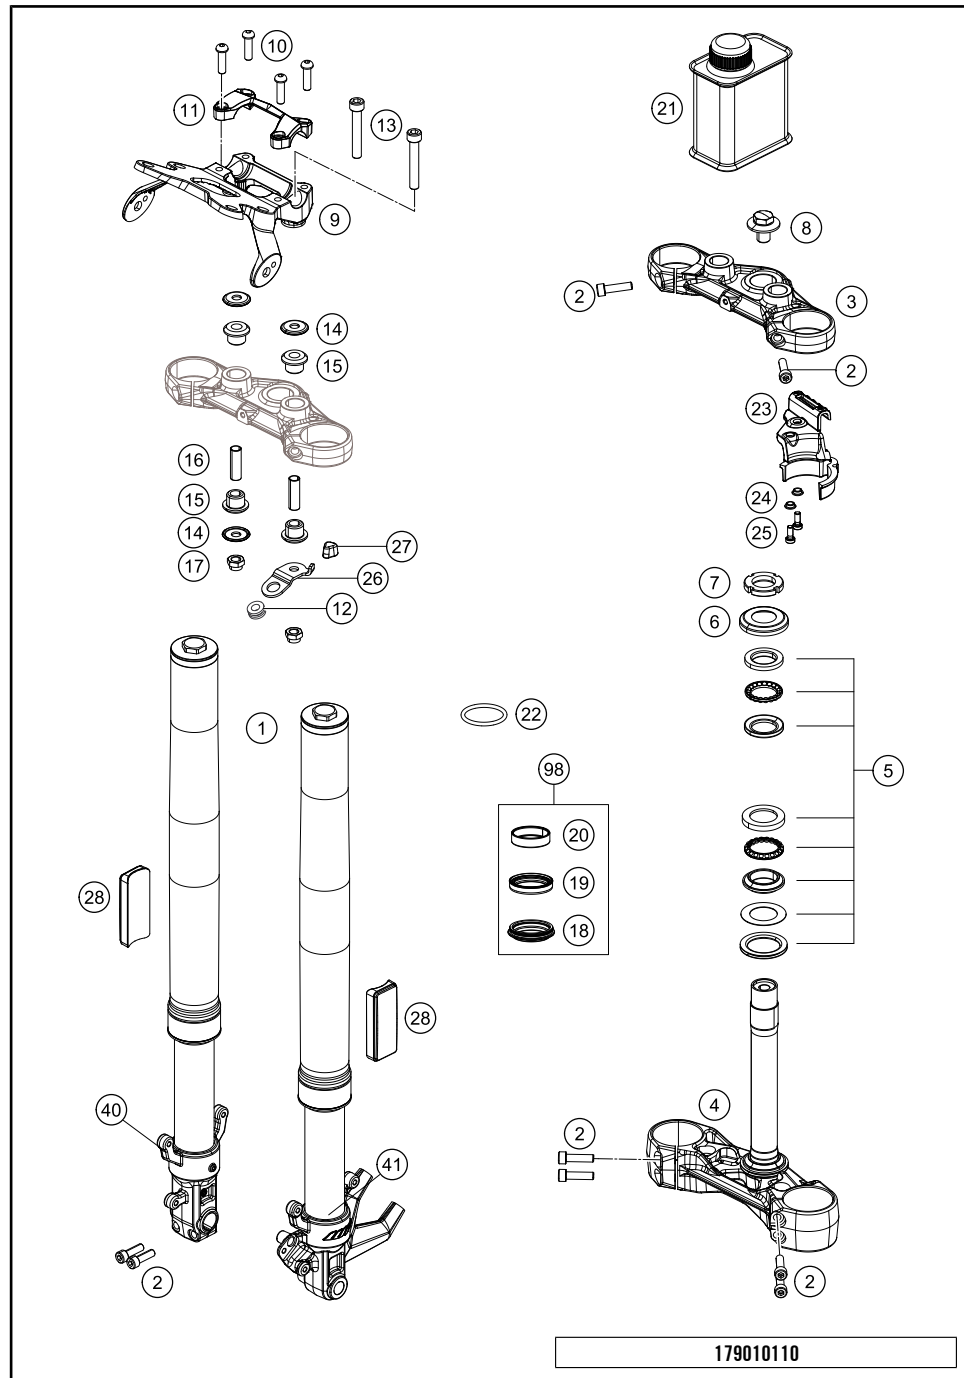

# FRONT FORK, TRIPLE CLAMP

125 Duke, white 2018 2018

POS	PARTNUMBER	PARTNAME	PIECE
1	93101001100	Fork leg left cpl.	1
1	93101002100	Fork leg right cpl.	1
2	90501045000	AH SCREW M8X1.25X30	8
3	93001034033	Upper triple clamp GDC	1
4	93001032133	assembly lower triple clamp GDC	1
5	90101080044	STEERING HEAD BEARING-KIT	1
6	90101086000	protection cap	1
7	90101036000	adjusting ring steering head	1
8	90501044000	steering head screw	1
9	93014064000	Holder handsbar CUM TFT speedo	1
10	J912080293	Bolt socket-M8X1.25XI 29Xblack	4
11	93001038000	Handlebar clamp	1
12	93032060030	Sleeve clutch cable guide	1
13	93001044000	hexagon socket screw M10X1.25X72 8.8	2
14	90101042000	WASHER 10,5X32X2	4
15	90101040000	RUBBER BUSHING	4
16	93001041000	Spacer tube 10.2X12X42	2
17	J982101253	SELF L. NUT M10X1,25 H11 WS17	1
18	43570624	DUST CAP 43X53,4X5,8	2
19	43570623	OIL SEAL RING 43X52,9X11,4	2
20	43570618	GUIDE BUSHING 43X47X12	2
21	48601166S1	FORK OIL SAE4 5L	1
22	40140024	O-RING NBR 43X2	2
23	93013055000	Hose clamp	1
24	90113055010	sleeve for hose clamp	2
25	J021060156	AH SCREW M6X15 10.9	2
26	93032059000	Bracket clutch cable guide	1
27	93032060020	RUBBER CLUTCH CABLE GUIDE	1
28	90212582001	side reflector, front	2
40	93001007033	assembly fork pipe rh.	1
41	93001006033	assembly fork pipe lh.	1
98	90101000010	REP. KIT FORK KPL.	x

# HANDLEBAR, CONTROLS

125 Duke, white 2018 2018

POS	PARTNUMBER	PARTNAME	PIECE
1	93002001000	Handlebar	1
2	90102010100	THROTTLE GRIP	1
3	90502039000	FIXED GRIP	1
4	93011074000	Handlebar switch right	1
5	93011070000	Light switch	1
6	93012041000	Mirror right	1
7	93012040000	Mirror left	1
8	93002091000	Throttle cable 125	1
9	93002090000	Clutch cable	1
10	90102016000	PROTECTION CAP THROTTLE CABLE	1
11	93011074010	Distance holder handlebar switch	1
15	93032060000	Clutch armature complete	1
16	90511049000	clutch switch	1
17	93002031000	Clutch lever - NON Adjustable	1
99	90102121000	GRIP SET	1