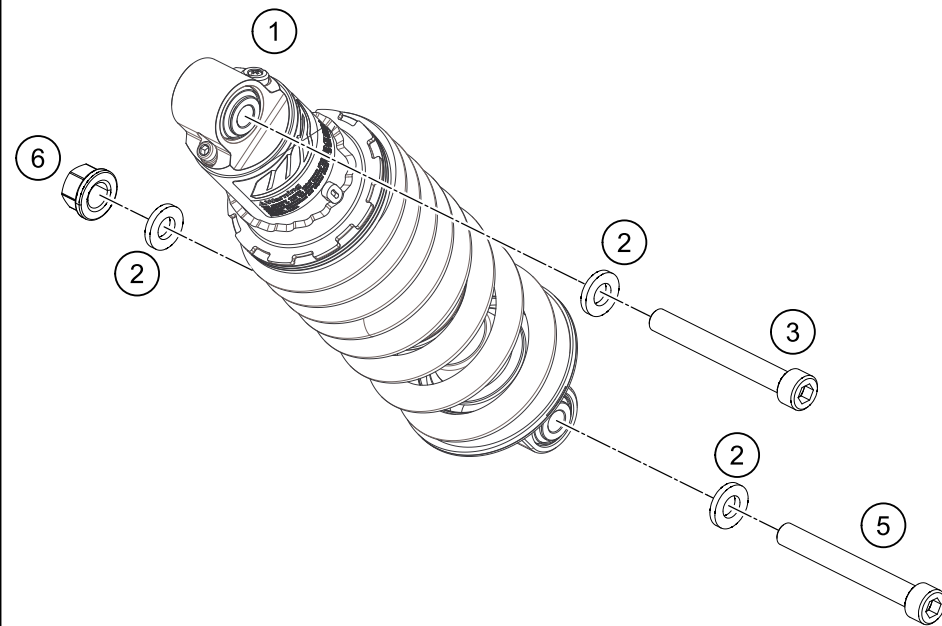

SHOCK ABSORBER

125 Duke, white 2018 2018

POS	PARTNUMBER	PARTNAME	PIECE
1	93104010044	shockabsorber mono Duke 200 NHD MY17	1
2	90104010003	PLAIN WASHER 10,2X20X3MM	3
3	93004016100	hexagon socket screw M10X1.25X62	1
5	J020100806	SHCS M10x1.25x80 - 10.9	1
6	90104010002	flanged hex nut M10x1.25 WS13	1

179010410

18348

* NEW PART

X ON DEMAND