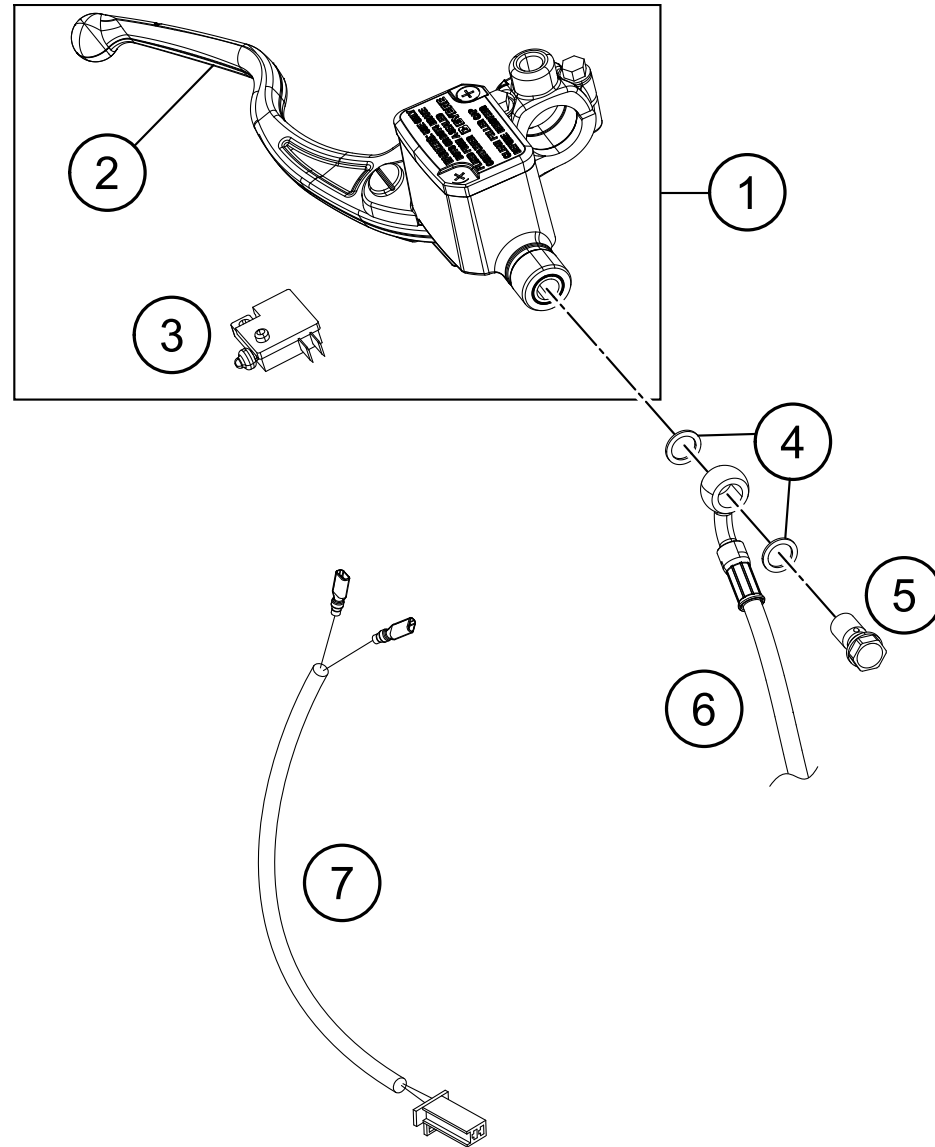

FRONT BRAKE CONTROL

125 Duke, white 2018 2018

POS	PARTNUMBER	PARTNAME	PIECE
1	93013001044	Hand brake cylinder complete D13	1
2	93013002000	Hand brake lever loose	1
3	90111050000	brake light switch, front	1
4	90113026000	COPPER GASKET	2
5	90113013000	BANJO SCREW	1
6	93013035000	Brake hose	1
7	90111050050	WIRE BRAKE LIGHT SWITCH FRONT	1

179011310

49397

* NEW PART

X ON DEMAND