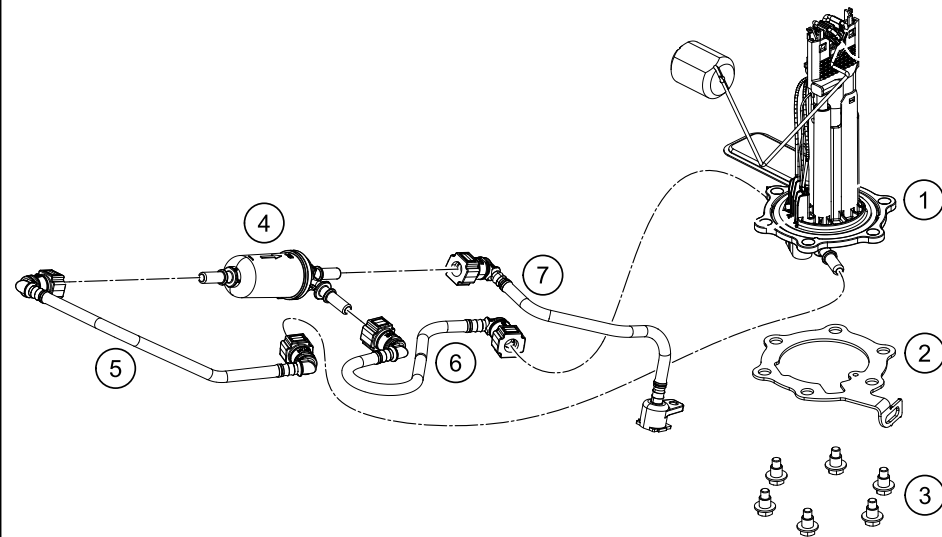

FUEL PUMP

125 Duke, white 2018 2018

POS	PARTNUMBER	PARTNAME	PIECE
1	93007088000	Fuel pump	1
2	93041007000	Flange for fuel pump	1
3	J025060128	BOLT FLANGE- M6 X 1 X L12.8 XBRT XST	6
4	93807018000	fuel filter	1
5	93007016100	Fuel hose	1
6	93007015000	Fuel hose	1
7	93141013000	Injector upper part with hose complete	1

179010730

18353

* NEW PART

X ON DEMAND