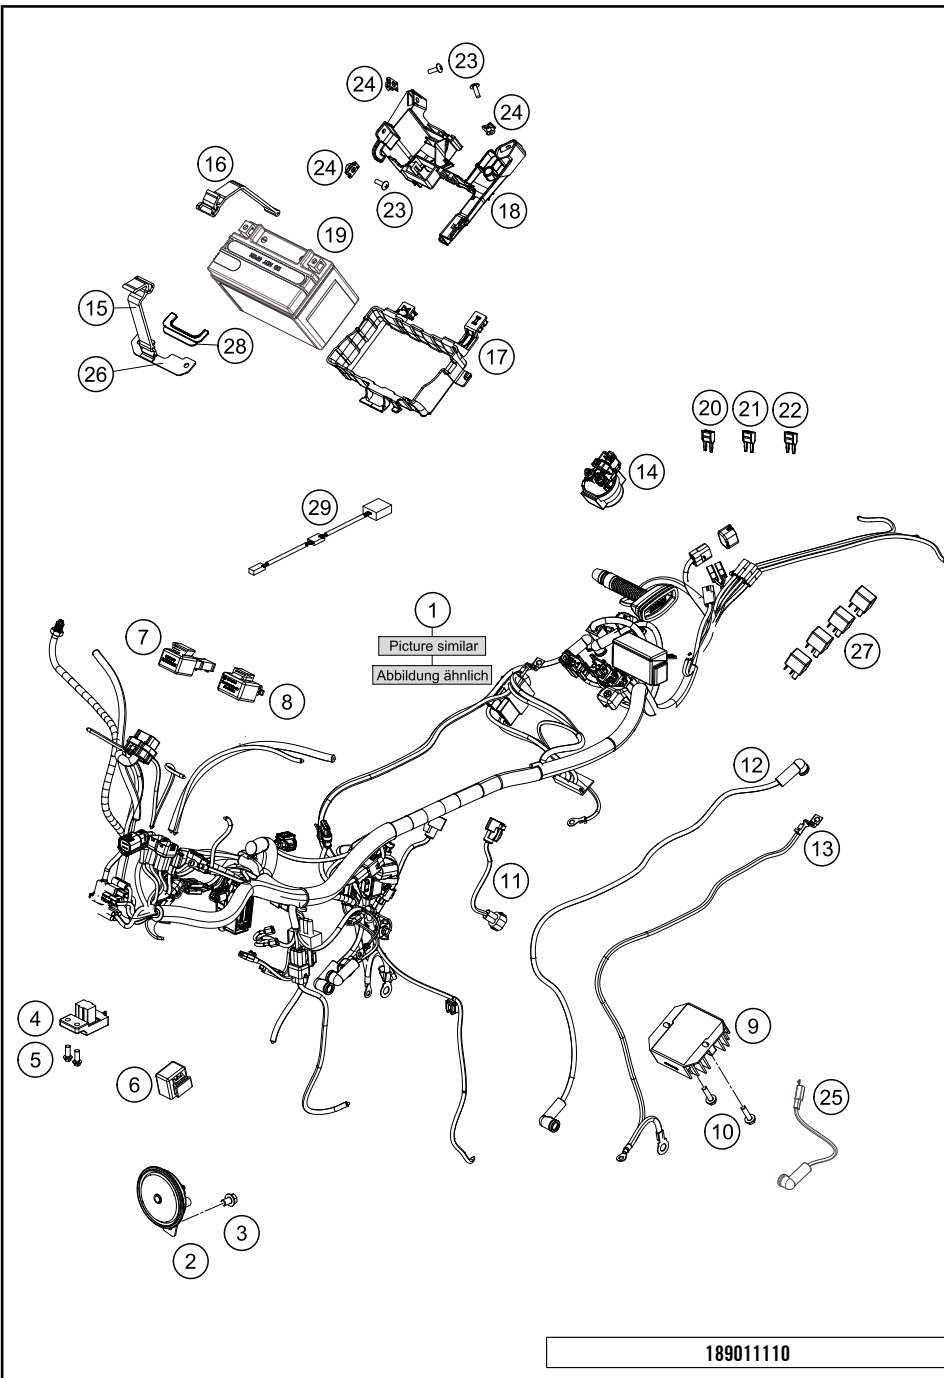

POS	PARTNUMBER	PARTNAME	PIECE
1	93011175000	Hauptkabelstrang	1
2	93011060100	Horn	1
3	J025080123	HH COLLAR SCREW M8X12 SW12	1
4	93541088000	rollover sensor	1
5	J025060169	HH COLLAR SCREW M6X16 SW8	2
6	93811043000	resistor	1
7	93539010000	load resistance	1
8	90511030000	indicator relay	1
9	93011034000	Voltage regulator	1
10	J025060253	HH COLLAR SCREW M6X25 SW10	2
11	93041080050	Cable	1
12	93011059000	Starter cable 6MM	1
13	93011197000	Ground wire	1
14	90111058000	STARTER RELAY	1
15	93011055060	Band batterie	1
16	93011055000	Battery rubber holder	1
17	93011054050	METAMOLL BATTERY	1
18	93008018060	Cross brace cover	1
19	90611053000	BATTERY 12V/8AH	1
20	75011088010	FUSE 10A 07	8
21	75011088015	FUSE 15A 07	3
22	75011088030	FUSE 30A	2
23	J031050163	CHEESE-HEAD SCREW M5X16	3
24	90108050001	CLIP NUT M5	3
25	93038091000	Pigteil oil pressure switch	1
26	93011056100	Bracket battery band	1
27	90611057000	relay (interlock)	4
28	93011026000	Cable protection	1
29	93011035000	Kondensator	1

189011110

49827

* NEW PART X ON DEMAND