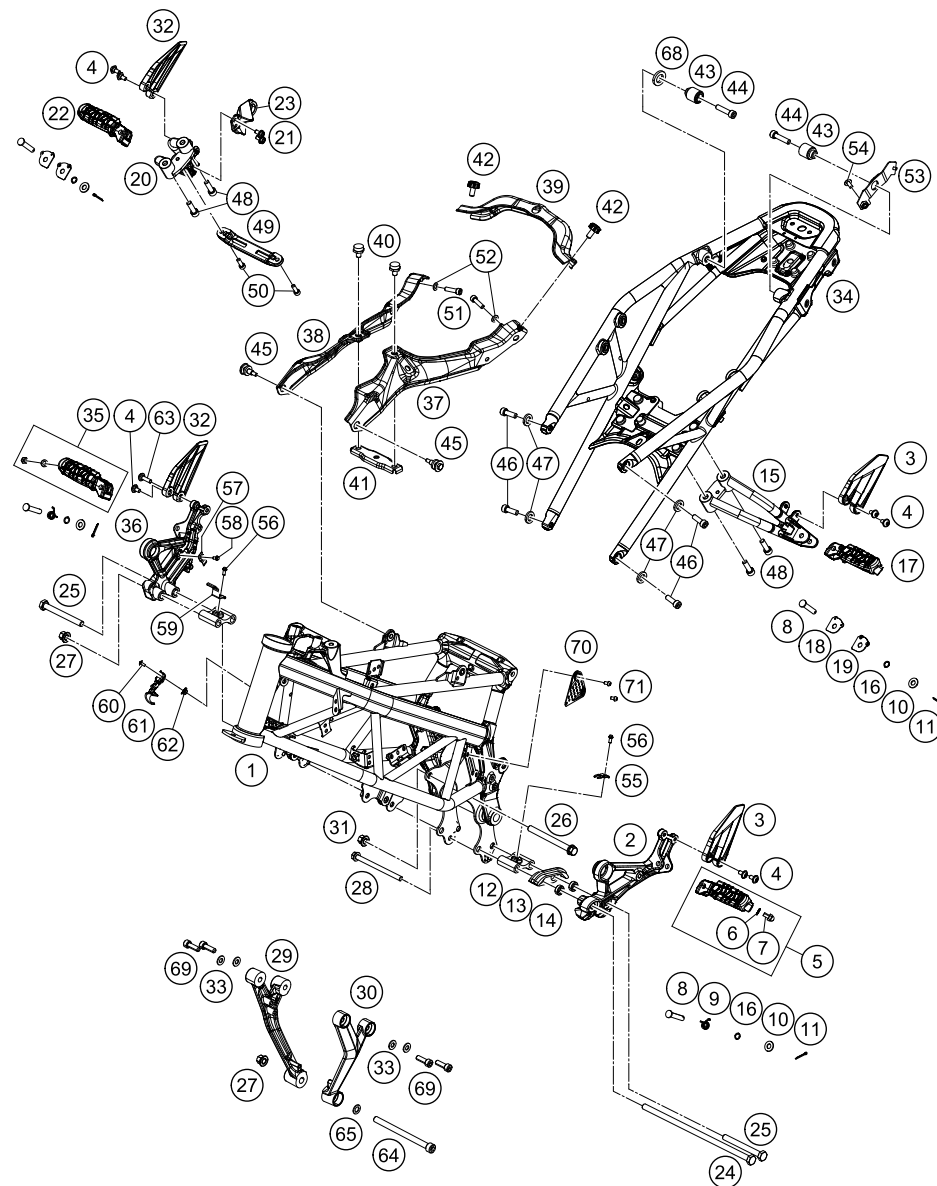

189010310

POS	PARTNUMBER	PARTNAME	PIECE
39	93003002030	Cross brace	1
40	93007044000	Retaining pin	2
41	93003001070	Seat cowl front complete	1
42	93008023000	Rubber buffer	2
43	93007047033	Seat support complete	2
44	J912080303	hexagon socket screw M8X30	2
45	93007046050	Screw	2
46	93003002070	hexagon socket screwM8X1.25X25	4
47	93003002080	Washer Plain-ID8.2XOD 14XT 2 BLK	4
48	90103098000	BOLT	4
49	93003056000	Passenger footrest bracket	1
50	J912060143	Hex socket screw M6X14	2
51	93008019070	hexagon socket screw M8X31	2
52	J125080002	Washer plain	2
53	93006040060	Retaining bracket	1
54	J031050163	CHEESE-HEAD SCREW M5X16	1
55	90111045050	CABLE BRACKET	1
56	90103032000	FLANGED BOLT M6X14	2
57	93013041000	Retaining bracket	1
58	J025060109	HH-COLLAR SCREW M6X10 SW8	1
59	93013026000	Support	1
60	93008044000	Sleeve spoiler inner RR MTG	1
61	93032059010	Guide clutch cable	1
62	90108050001	CLIP NUT M5	1
63	93008043000	Screw M6X1X25	1
64	J912101283	Hexagon screw M10X128	1
65	J125100009	Washer M10	1
68	J125140003	Washer - plain	1
69	J912080251	Hexagon screw M8X25	4
70	93008041060	Hitzeschutz Seitenverkleidung	1
71	J031060106	SCREW BUTTON HEAD-M5X0.8XL 8XB	2

49810

* NEW PART

X ON DEMAND