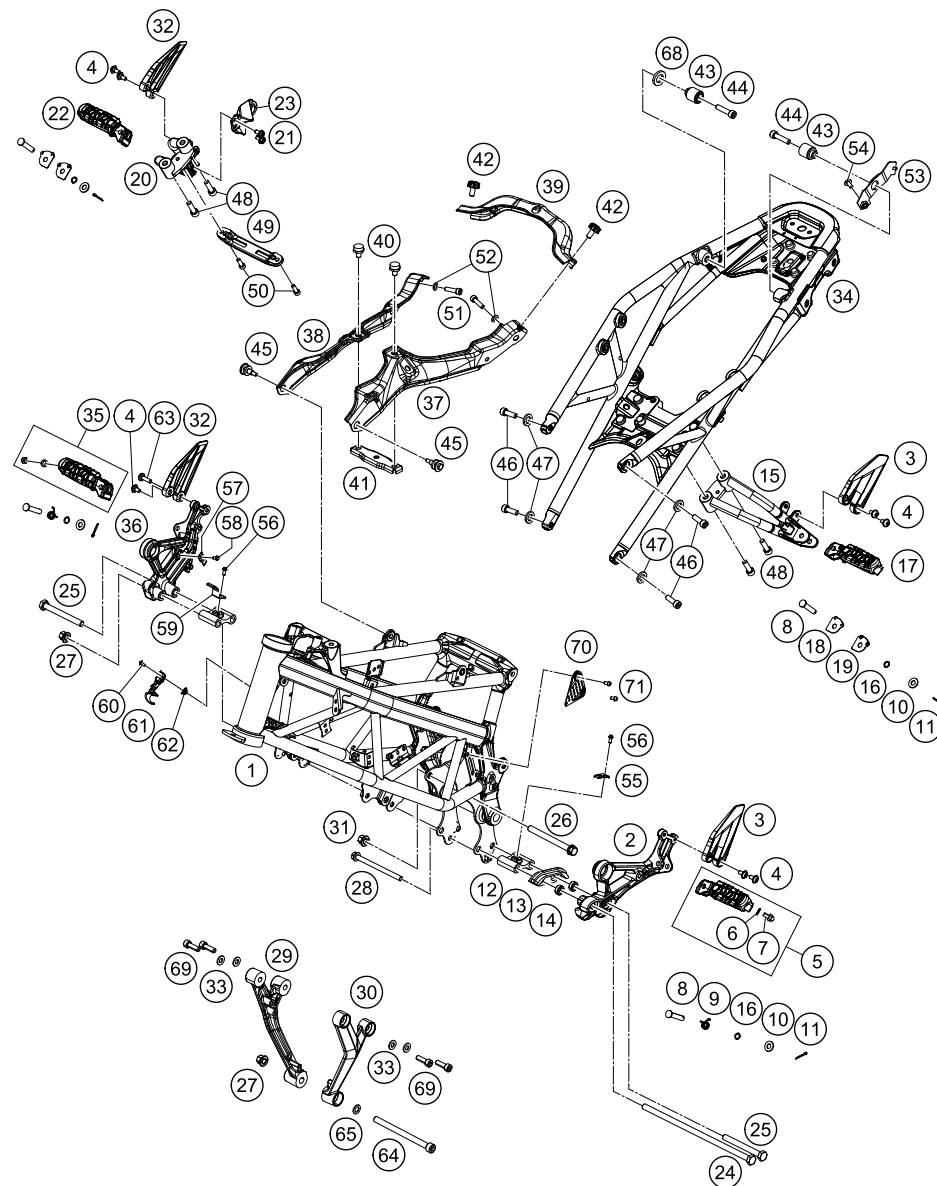

189010310

POS	PARTNUMBER	PARTNAME	PIECE
1	9300300110030	Rahmen Duke 18 schwarz	1
2	93003038000	Footrest bracket front left	x
3	93003048050	Heel protector left	2
4	93008020060	Screw M6X1X9	x
5	90103040033	footrest front left cpl.	1
6	90103040001	PLAIN WASHER 6,4X12X1	2
7	J029060103S	CAP SCREW M6X10 SS	2
8	93003054000	Pin footrest pivot black	4
9	90103042000	footrest return spring	2
10	J125080004	WASHER M8	4
11	J094018250	PIN 25X1,8MM	4
12	90103038001	footrest support holder, front	2
13	90104070000	chainguide	1
14	90104066010	spacer chainguide	2
15	93003048000	Footrest bracket rear left	1
16	J770009015	O-RING 9X1,5	4
17	90103050033	footrest rear left cpl.	1
18	93003053000	Plate lock pillion step bottom	2
19	93003052000	Plate lock pillion step top	2
20	93003049000	Footrest bracket rear right	1
21	J025060101	Hexagon screw M6X10	2
22	90103051033	footrest rear right cpl.	1
23	93005084000	Retaining bracket	1
24	J025102656	HH COLLAR SCREW M10X1,25X265	1
25	J025100926	HH COLLAR SCREW M10X1,25X92	2
26	J025101103	HH COLLAR SCREW M10X110 WS14	1
27	90103038002	FLANGED NUT M10X1,25 WS14	2
28	J027081053	HH COLLAR SCREW M8X105 SW12	1
29	93003006000	Engine brace right	1
30	93003005000	Engine brace left 125/200	1
31	93003005100	Nut engine support	1
32	93003049050	Heel protector right	2
33	J125080005	WASHER M8	4
34	93003002000EB	Rear frame orange	1
35	90103041033	footrest front right cpl.	1
36	93003039000	Footrest bracket front right	1
37	93003002050	Seat support left	1
38	93003002151	Seat support right	1

49810

* NEW PART

X ON DEMAND