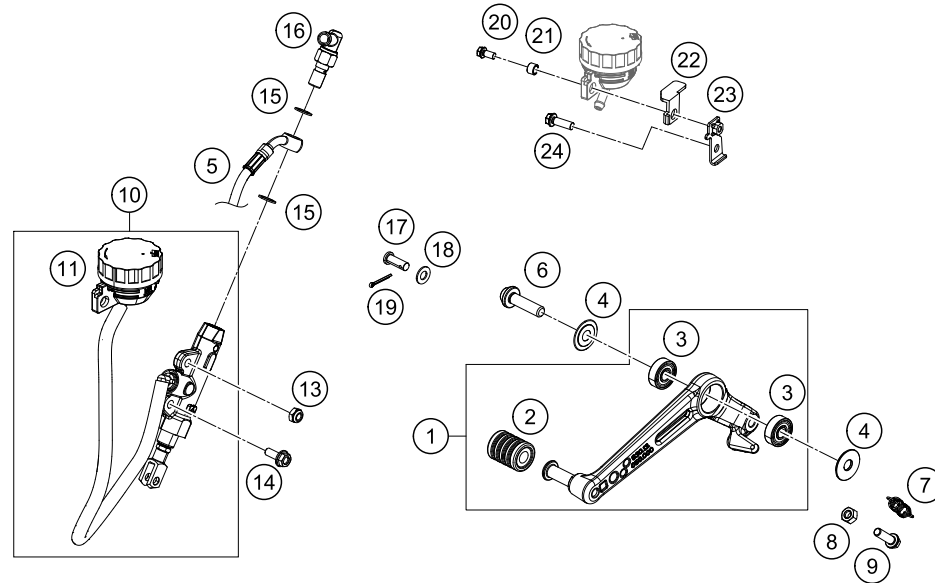

# FRONT BRAKE CONTROL

125 Duke, white 2018 2018

POS	PARTNUMBER	PARTNAME	PIECE
1	93013001044	Hand brake cylinder complete D13	1
2	93013002000	Hand brake lever loose	1
3	90111050000	brake light switch, front	1
4	90113026000	COPPER GASKET	2
5	90113013000	BANJO SCREW	1
6	93013035000	Brake hose	1
7	90111050050	WIRE BRAKE LIGHT SWITCH FRONT	1

179011310

49397

\* NEW PART

X ON DEMAND

POS	PARTNUMBER	PARTNAME	PIECE
1	93013050033	Footbrake lever complete	1
2	90134035000	GEAR SHIFT LEVER RUBBER	1
3	J625060800	BALL BEARING 608	2
4	90134031020	thrust washer, gear shift lever	2
5	93013037000	Brake hose	1
6	90134034300	BOLT SHIFT LEVER	1
7	90113052000	brake pedal spring	1
8	J934060003	HEXAGON NUT M6	1
9	J025060203	HH COLLAR SCREW M6X20 SW10	1
10	93013060000	Rear master cylinder	1
11	90113009000	BRAKE FLUID RESERVOIR CPL.	1
13	J934060006	Hex nut M6	1
14	90130059000	HH COLLAR SCREW M6X16	1
15	90113026000	COPPER GASKET	2
16	90111051000	brake light switch, rear	1
17	90113057000	pin for fork end	1
18	90103040001	PLAIN WASHER 6,4X12X1	1
19	J094020153	splint pin 2x15mm	1
20	J025060181	Hex collar screw M6X18	1
21	93035065020	Spacer bushing	1
22	93013068010	Bracket, reservoir	1
23	93013068000	Sheet	1
24	J025050103	HH-COLLAR SCREW M5X10	1