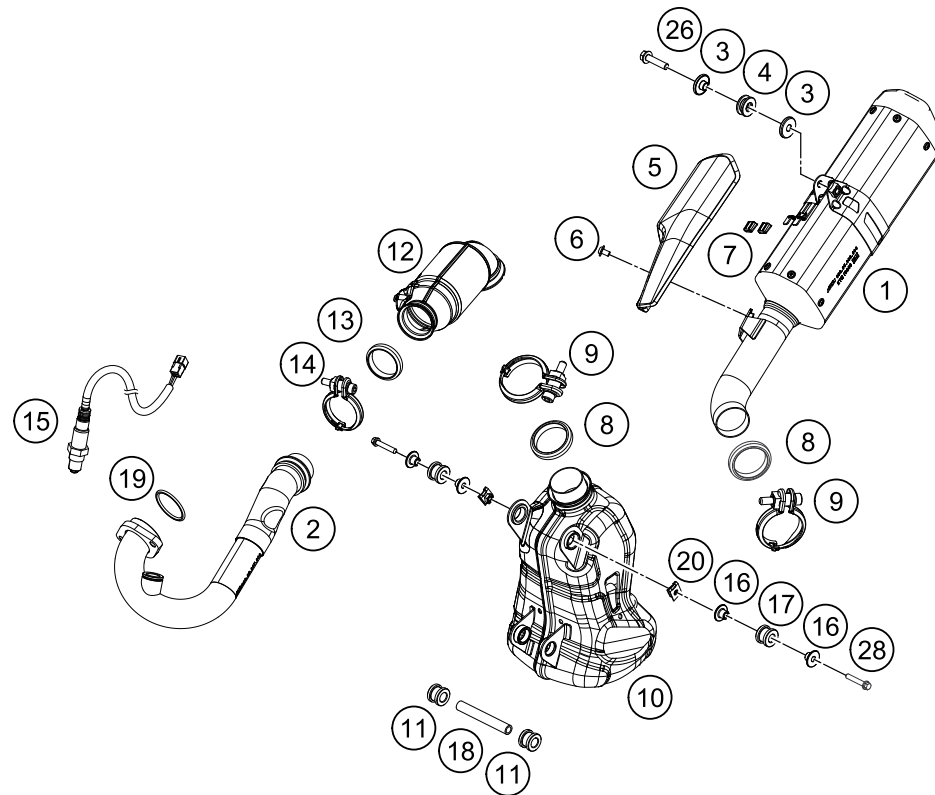

EXHAUST SYSTEM

125 Duke, white 2018 2018

POS	PARTNUMBER	PARTNAME	PIECE
1	93805083000	MUFFLER CPL.	1
2	93505007000	Header complete	1
3	93805095000	BUSH MUFFLER	2
4	93805096000	DAMPER MUFFLER	1
5	93805011000	MUFFLER SHIELD	1
6	J031060103	Lens head screw M6X10	1
7	93805011003	GROMMET MUFFLER SHIELD	2
8	93805005100	GASKET PIPE C	2
9	93805058100	CLAMP DIA 60	2
10	93505050000	pre-muffler	1
11	90105068100	damper, bottom	2
12	93505091033	Catalytic converter	1
13	93805005000	GASKET PIPE B	1
14	93805058000	CLAMP DIA 54	1
15	90141090000	oxygen sensor	1
16	90205086001	muffler mounting spacer bushing	4
17	90205068000	damper, bottom	2
18	90105084000	muffler mounting tube	1
19	90105004000	exhaust flange gasket	1
20	90103097000	clip nut	2
26	J025080353	BOLT FLANGED M8X35	1
28	90105000002	BOLT SILENCER MTG	2

179010510

18350

* NEW PART

X ON DEMAND