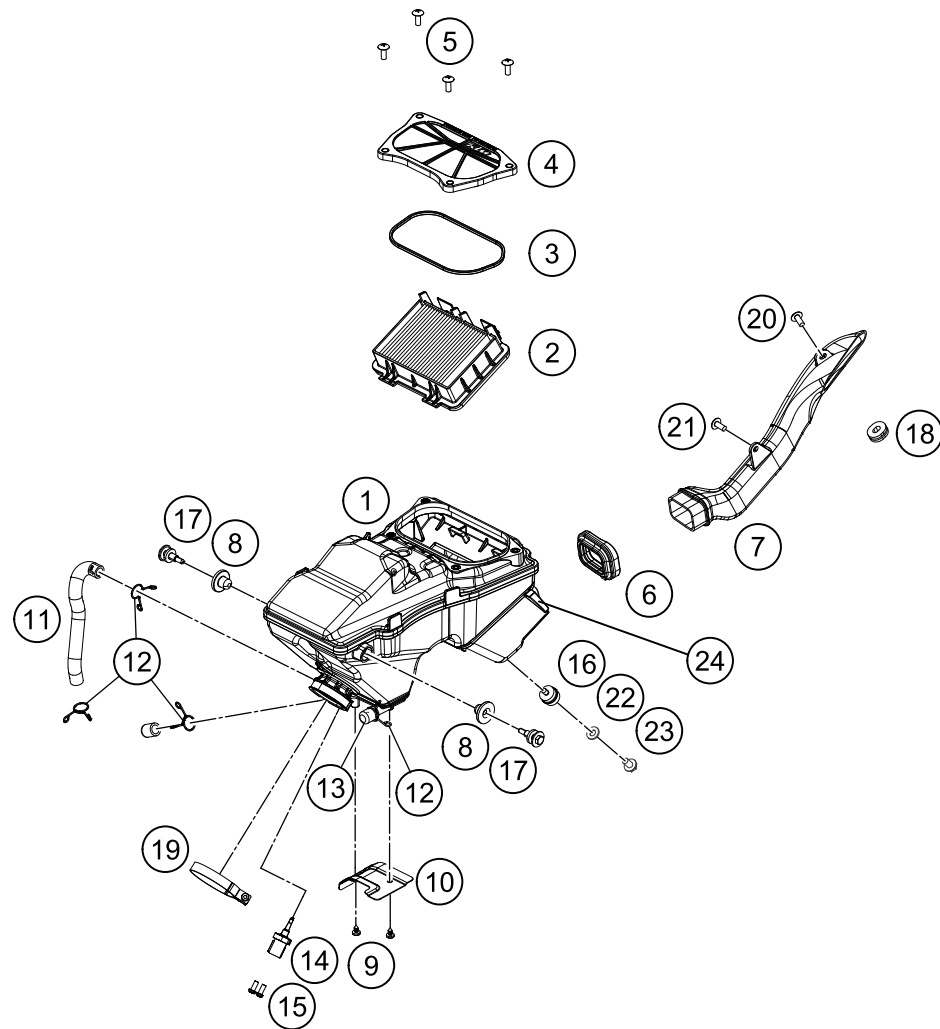

# AIR FILTER

125 Duke, white 2018 2018

POS	PARTNUMBER	PARTNAME	PIECE
1	93006001044	Air filter box complete	1
2	93006015000	FILTER	1
3	93006020050	Seal	1
4	93006002000	Air filter box cover	1
5	93006006000	Lens head screw M6X16	4
6	93006001060	Carburetor connection boot	1
7	93006040000	Duct dirty side	1
8	93006001080	Damping rubber	2
9	J031050103	Panhead screw M5X10	2
10	93006001070	Heat protection	1
11	93030087200	Engine vent hose	1
12	90607017000	CLAMP 16MM	4
13	93030089000	Plug	1
14	93041080000	Intake air temperature sensor	1
15	J005050126	Lens head screw M5X12	2
16	90106001007	SILENT BLOCK AIRFILTER	1
17	93007046050	Screw	2
18	93008019010	Rubber bushing	1
19	90106027100	HOSE CLAMP	1
20	93008044000	Sleeve spoiler inner RR MTG	1
21	J031050166	Screw truss M5X16	1
22	J125060001	Washer - plain	1
23	J026060083	HH COLLAR SCREW M6X8 SW10	1
24	93006001015	Rubber cowl pad	1