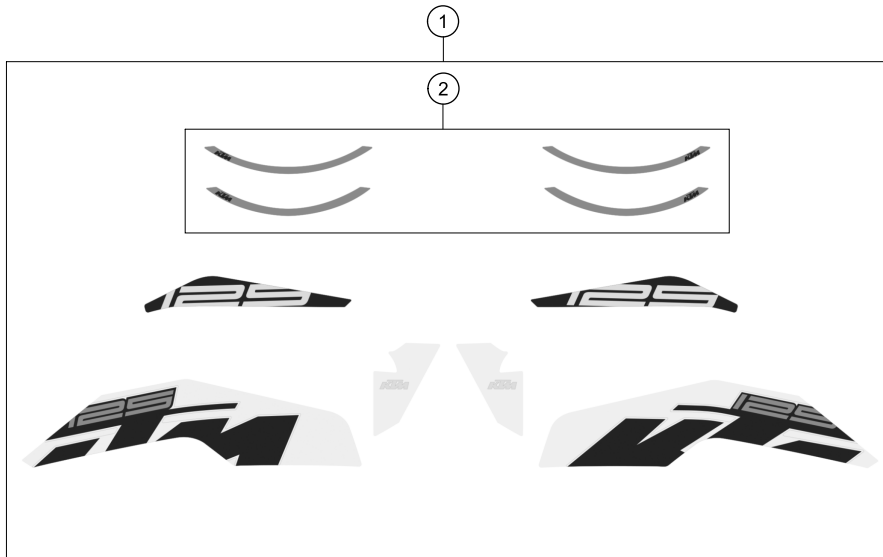

179010810

18482

\* NEW PART

X ON DEMAND

DECAL

125 Duke, white 2018 2018

POS	PARTNUMBER	PARTNAME	PIECE
1	90108199400	Decal kit 125 Duke white	1
2	93008097000	Kit DCL wheel rim D125-250	x

179010831