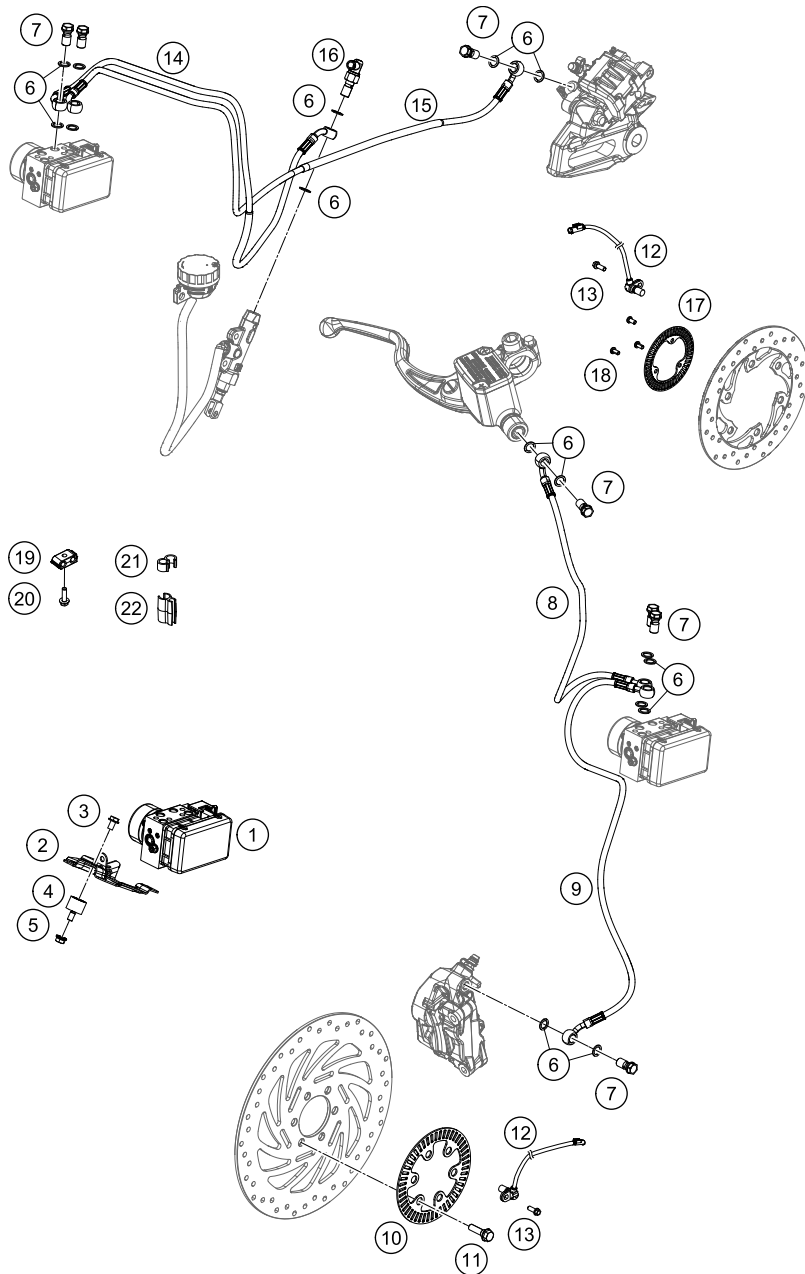

179011412

49824

\* NEW PART

X ON DEMAND

POS	PARTNUMBER	PARTNAME	PIECE
1	93314069000	Speedometer with TFT, CAN, ABS	1
2	93014064000	Holder handsbar CUM TFT speedo	1
3	93014064100	Back cover TFT holder	1
4	93008020060	Screw M6X1X9	2
5	93014062010	Collar TFT speedo small	4
6	90507040001	RUBBER SLEEVE	4
7	93308015010	Washer, license plate holder support	4
8	J031060183	Roundhead screw M5X18	4
9	93014064200	Retain. brack., bracket, comb. instr.	1
13	93011066044	Ignition lock complete	1
14	93011064100	Special screw for ignition lock	2
15	93007008100	Lock fuel tank cap	1
16	90107050050	SEAT LOCK	1
17	93007051000	Retaining bracket	1
18	93011066010	Positioning rubber	1
20	90111066144	Lock set	1
21	90111067100	BLANK KEY 125/200 DUKE	x

179011431

18357

\* NEW PART

X ON DEMAND

POS	PARTNUMBER	PARTNAME	PIECE
1	93542031144	Unit ABS WET KT19	1
2	93041030020	Retaining bracket	1
3	J026060083	HH COLLAR SCREW M6X8 SW10	3
4	90135001001	silentbloc M6	3
5	J926060000	FLANGED NUT M6 WS10 SELF LOCK.	3
6	90113026000	COPPER GASKET	16
7	90113013000	BANJO SCREW	7
8	93013035000	Brake hose	1
9	93013036000	Brake hose	1
10	93042020000	SENSORRING ABS	1
11	90110062000	SPECIAL SCREW M8X25 SELF LOCK.	6
12	90142125000	ABS SENSOR	2
13	J028060166	BOLT M6X16	2
14	93013037000	Brake hose	1
15	93013038000	Brake hose	1
16	90111051000	brake light switch, rear	1
17	90142021000	SENSOR DISC REAR	1
18	90142021001	SCREW FOR ABS	3
19	93813024000	brake hose clamp	3
20	J025050183	BOLT M5X18	1
21	93813035000	CLAMP SENSOR CABLE	4
22	93813147000	CLAMP FOR BRAKE HOSE	2