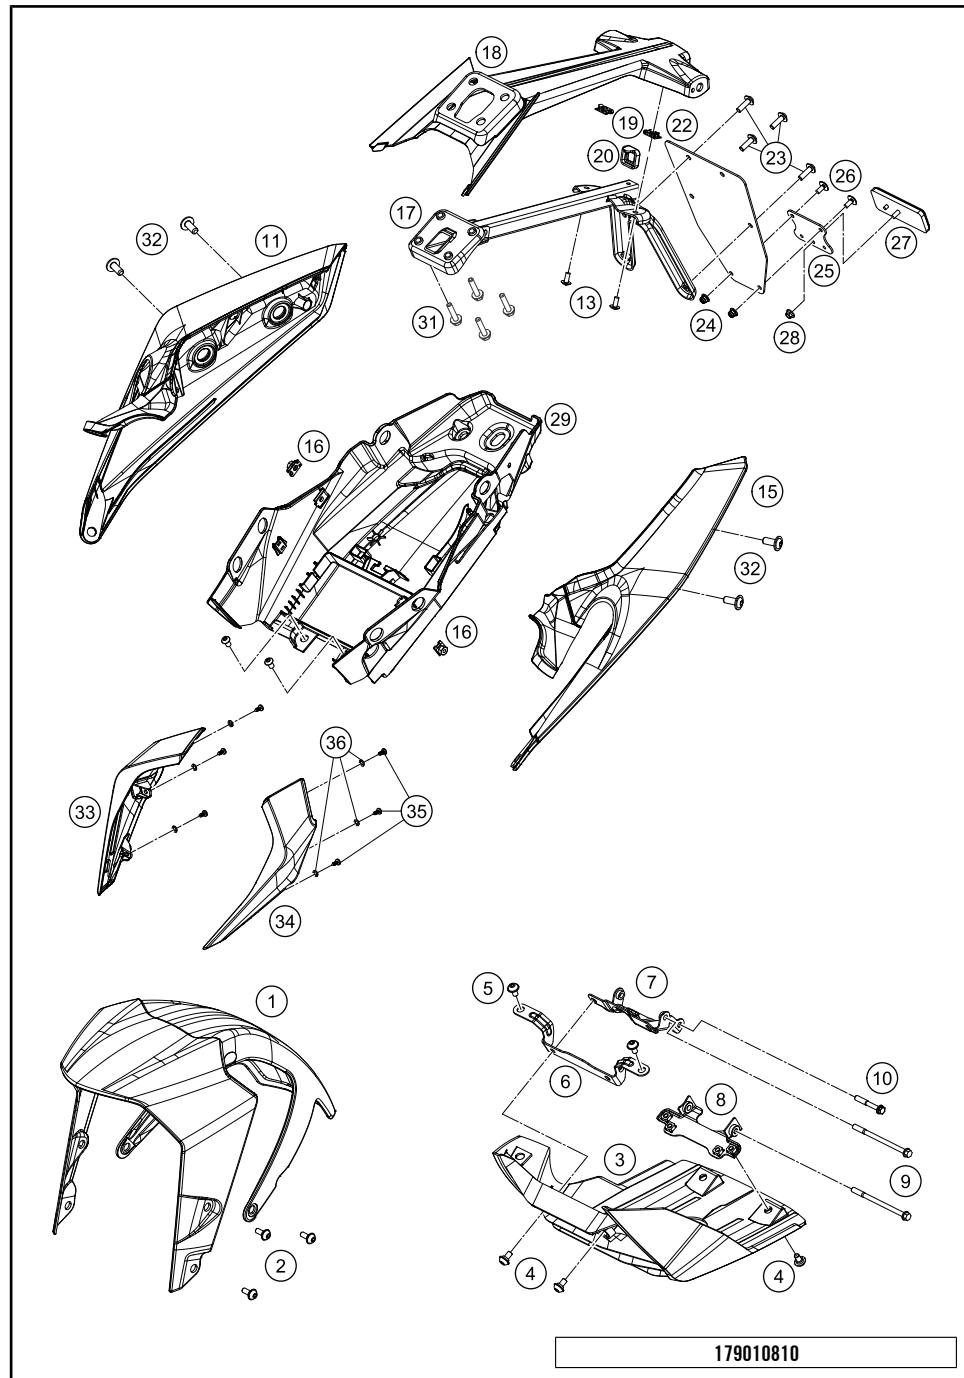

# FUEL PUMP

125 Duke, white 2018 2018

POS	PARTNUMBER	PARTNAME	PIECE
1	93007088000	Fuel pump	1
2	93041007000	Flange for fuel pump	1
3	J025060128	BOLT FLANGE- M6 X 1 X L12.8 XBRT XST	6
4	93807018000	fuel filter	1
5	93007016100	Fuel hose	1
6	93007015000	Fuel hose	1
7	93141013000	Injector upper part with hose complete	1

179010730

18353

\* NEW PART

X ON DEMAND

POS	PARTNUMBER	PARTNAME	PIECE
1	9300801003328	Front fender cpl. white	1
2	J031050161	Panhead screw with shoulder	6
3	93008020000	Under-engine fairing 125/200	1
4	93008020060	Screw M6X1X9	4
5	90508006001	SOCKET HEAD BOLT M6X12	2
6	93008020050	Retaining bracket	1
7	90108021100	RETAINING PLATE FRONT SPOILER	1
8	90608025000	Retaining bracket	1
9	J026060903	HH COLLAR SCREW M6X90	2
10	93008021050	Hexagon screw M6X1X40	1
11	9300804210028	Side fairing rs cpl. white	1
13	J031050123	Lens head screw M5X12	6
15	9300804110028	Side fairing ls cpl. white	1
16	90108050001	CLIP NUT M5	6
17	93008015000	License plate holder support	1
18	93008015050	License plate holder support cover	1
19	93008083010	Clip Nut M5	2
20	93008015010	Protection rubber	1
22	90808016000	REAR FENDER EXT.	1
23	90508006003	AH SCREW M6X1X20	4
24	90102031010	HEX NUT M5 AF8	2
25	90514044000	REFLECTOR MOUNTING	1
26	J005050123	FLAT HEAD SCREW M6X12 PH	2
27	90514045000	REFLECTOR	1
28	90204060001	HH COLLAR NUT	1
29	93008019000	Tail end lower part	1
31	J025060226	Hex collar screw M6X22	4
32	90508008001	AH SCREW M8X20	4
33	9300800100030	Side mask right LED black	1
34	9300802400030	Side mask left LED black	1
35	J981030101	Lens head screw M3,5X10	6
36	J125040003	Washer plain small 4.5X8X0.5XBLK	6