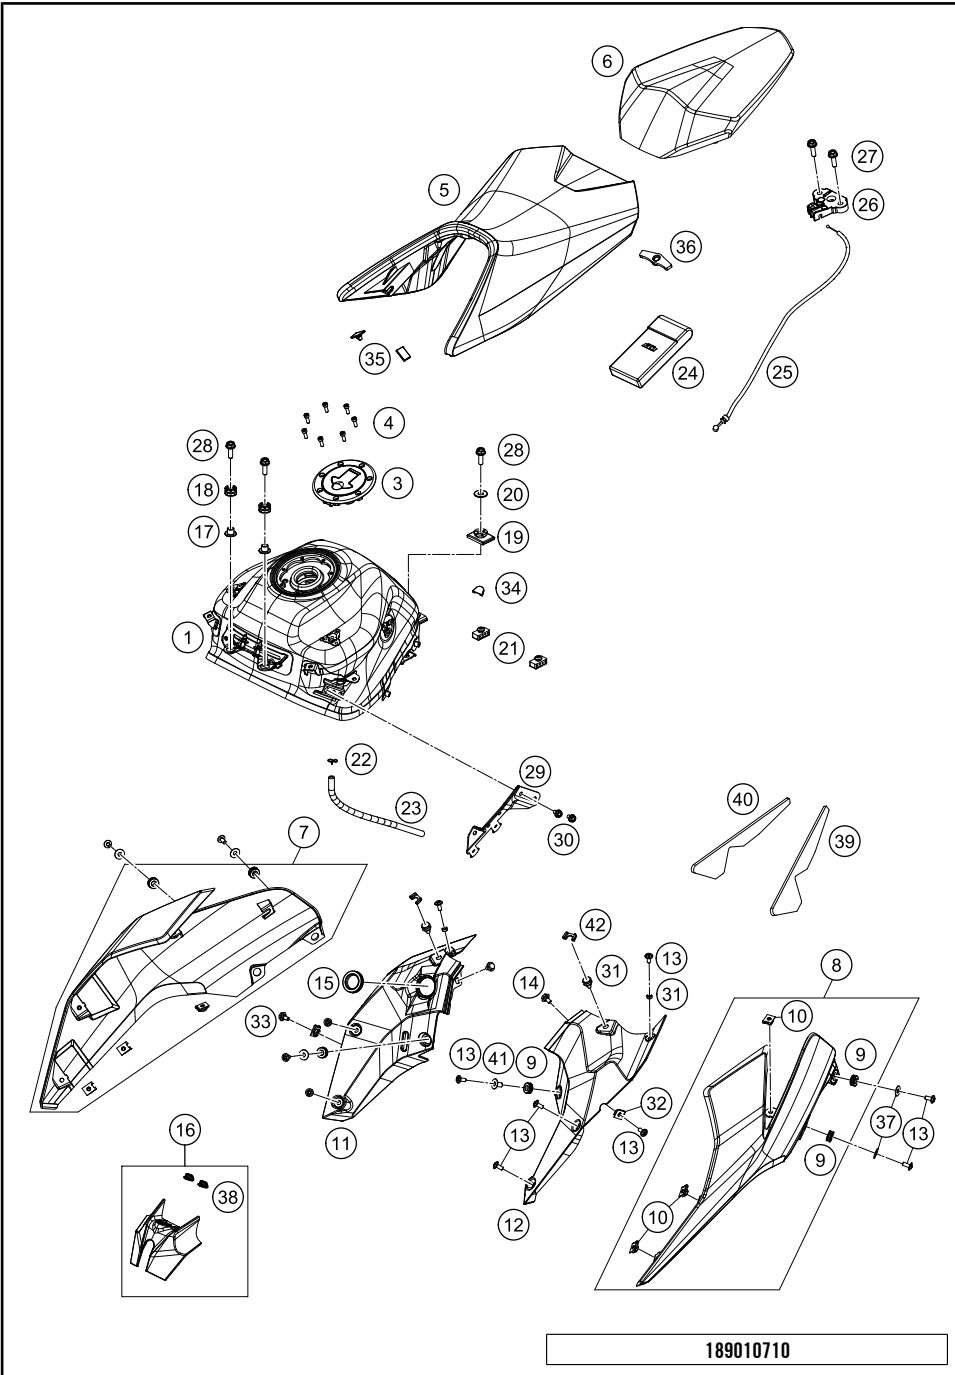

POS	PARTNUMBER	PARTNAME	PIECE
1	93007013100	Fuel tank EVAP MY17 duke 125	1
3	90507008000	TANK CAP	1
4	J912050151	AH SCREW M5X14 BLACK	7
5	93007040000	Rider seat	1
6	93007047000	Seat passenger complete	1
7	9300805100028	Frontspoiler right white	1
8	9300805000028	Frontspoiler left white	1
9	930080500040	Rubber bushing	6
10	90103097000	clip nut	6
11	93008055000	Inner cover right	1
12	93008056000	Inner cover left	1
13	90508006001	SOCKET HEAD BOLT M6X12	12
14	93008048000	Special screw	2
15	93035065010	Rubber bushing	1
16	93008057033	Cover for ignition lock complete	1
17	93008034000	Bushing	2
18	90507013006	GROMMET TANK MOUNTING	2
19	93007014000	Tank guard rear	1
20	90111060010	WASHER PLAIN 8,4X25X2	1
21	93007040010	Seat cowl pad	2
22	90107013008	CLAMP	1
23	90107013007	Tube drain cup cap	1
24	90529099000	TOOLKIT	1
25	93007052000	Cable seat lock	1
26	93007050000	Sseat lock ZSB	1
27	J025060203	HH COLLAR SCREW M6X20 SW10	2
28	J025080253	Hexagon screw M8X25	3
29	93015102000	Fastening	1
30	J025060103	HH COLLAR SCREW M6X10 SW10	2
31	93008044000	Sleeve spoiler inner RR MTG	2
32	90103097000	clip nut	2
33	90108076000	SPECIAL SCREW M6X12X3	1
34	93008059000	Rubber cap tank	4
35	90507047041	SEAT DUMPER SOZIUS SEAT	2
36	93007046000	Seat cowl pad	1
37	930080500050	Washer 6.2X20X1.5	6
38	93011068010	Rubber grommet ignition lock cover	2
39	93007025020	Tape cover LH	1

189010710

50022

* NEW PART

X ON DEMAND