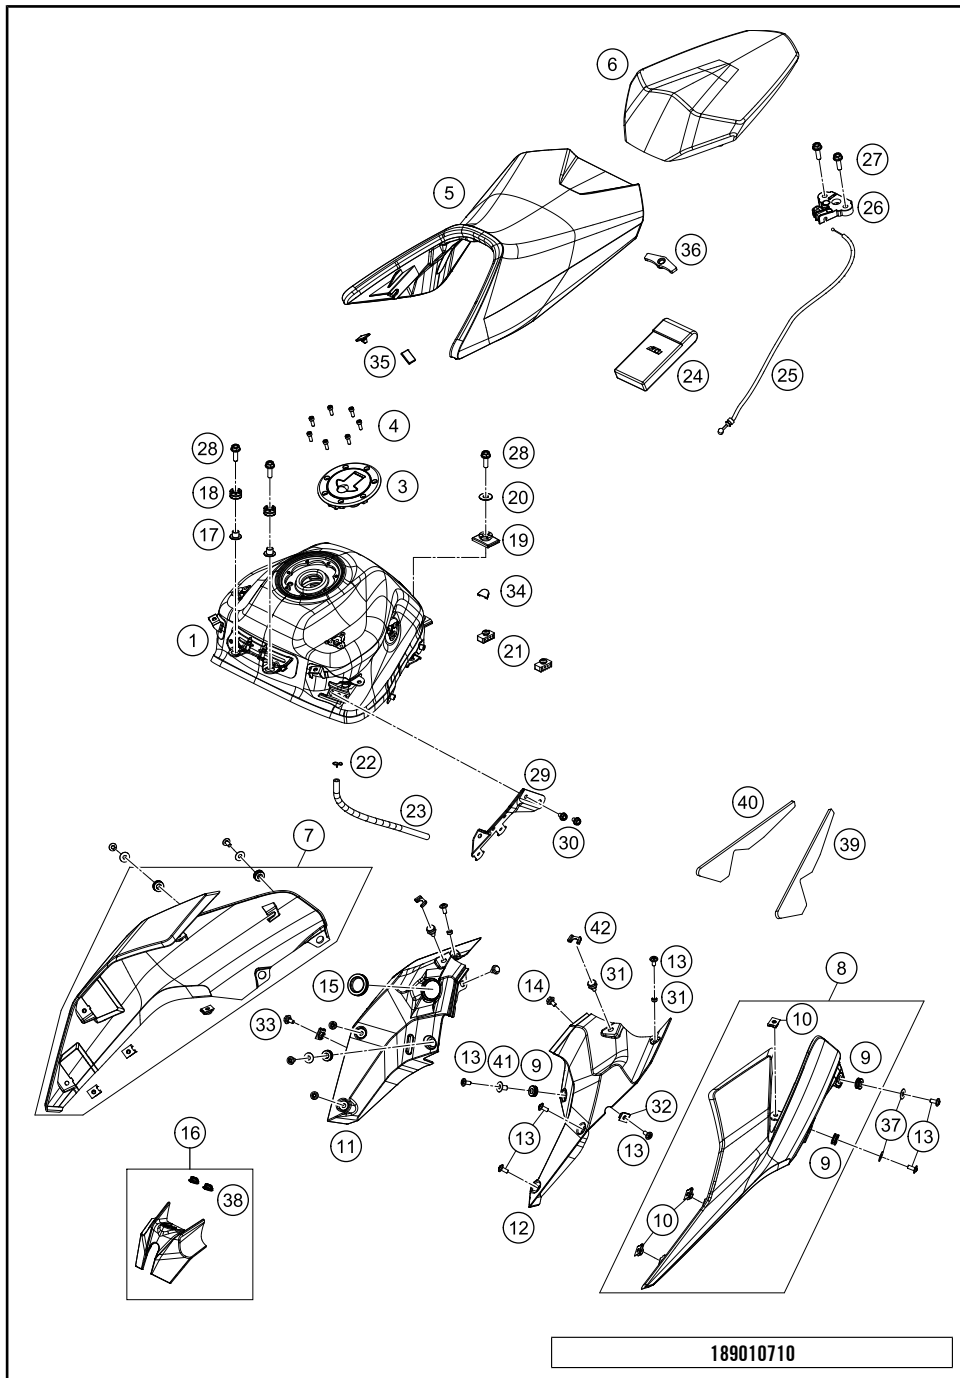

189010710

POS	PARTNUMBER	PARTNAME	PIECE
40	93007025010	Tape cover RH	1
41	93014051000	Bundbuchse	2
42	93008065000	Rubber grommet tank spoiler	2

50022

* NEW PART

X ON DEMAND