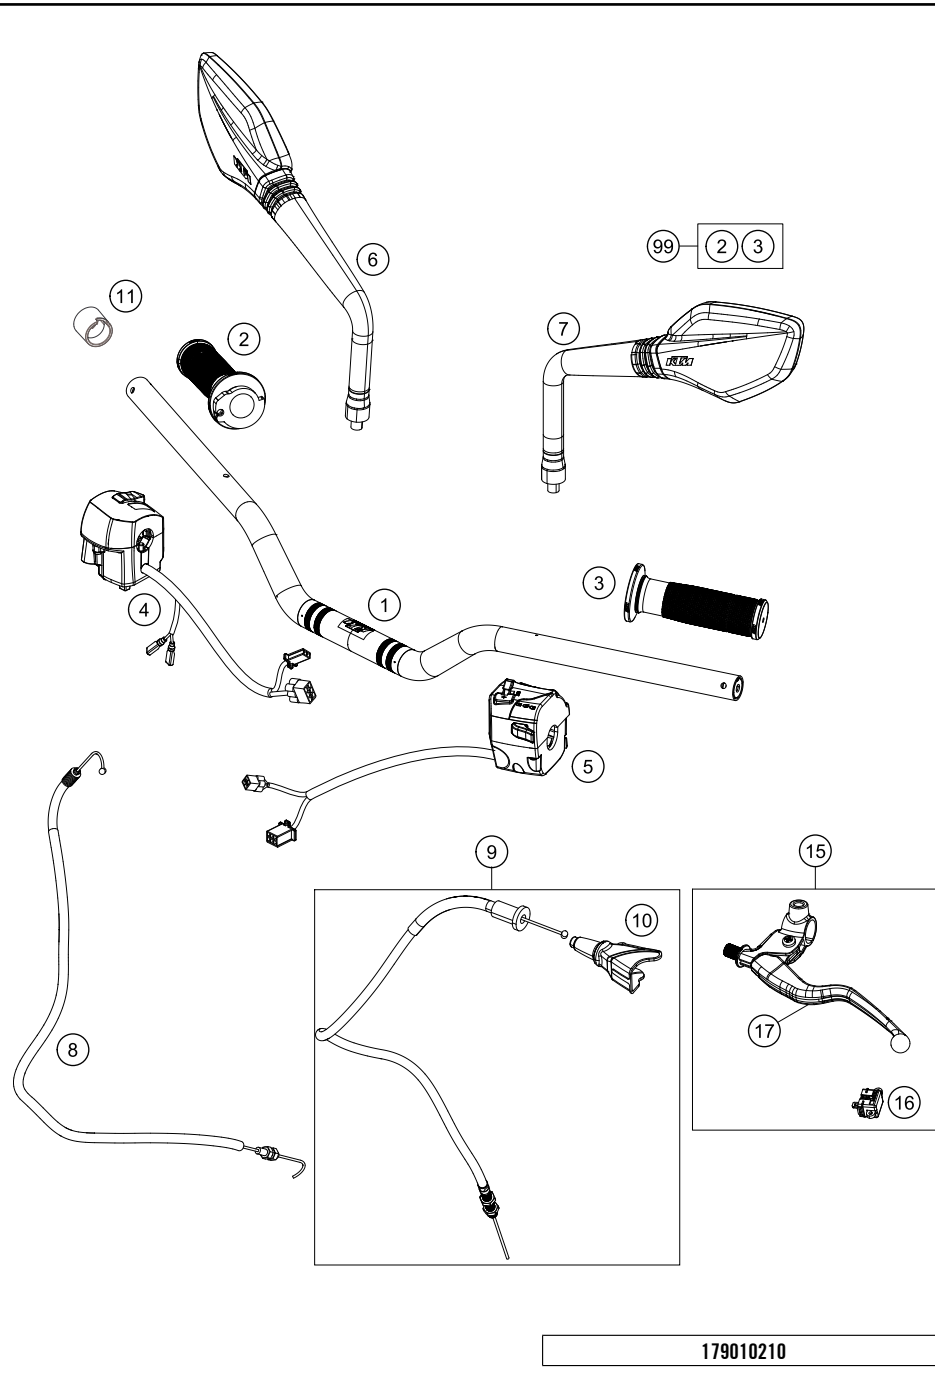

# FRONT FORK, TRIPLE CLAMP

125 Duke, white 2018 2018

POS	PARTNUMBER	PARTNAME	PIECE
1	93101001100	Fork leg left cpl.	1
1	93101002100	Fork leg right cpl.	1
2	90501045000	AH SCREW M8X1.25X30	8
3	93001034033	Upper triple clamp GDC	1
4	93001032133	assembly lower triple clamp GDC	1
5	90101080044	STEERING HEAD BEARING-KIT	1
6	90101086000	protection cap	1
7	90101036000	adjusting ring steering head	1
8	90501044000	steering head screw	1
9	93014064000	Holder handsbar CUM TFT speedo	1
10	J912080293	Bolt socket-M8X1.25XI 29Xblack	4
11	93001038000	Handlebar clamp	1
12	93032060030	Sleeve clutch cable guide	1
13	93001044000	hexagon socket screw M10X1.25X72 8.8	2
14	90101042000	WASHER 10,5X32X2	4
15	90101040000	RUBBER BUSHING	4
16	93001041000	Spacer tube 10.2X12X42	2
17	J982101253	SELF L. NUT M10X1,25 H11 WS17	1
18	43570624	DUST CAP 43X53,4X5,8	2
19	43570623	OIL SEAL RING 43X52,9X11,4	2
20	43570618	GUIDE BUSHING 43X47X12	2
21	48601166S1	FORK OIL SAE4 5L	1
22	40140024	O-RING NBR 43X2	2
23	93013055000	Hose clamp	1
24	90113055010	sleeve for hose clamp	2
25	J021060156	AH SCREW M6X15 10.9	2
26	93032059000	Bracket clutch cable guide	1
27	93032060020	RUBBER CLUTCH CABLE GUIDE	1
28	90212582001	side reflector, front	2
40	93001007033	assembly fork pipe rh.	1
41	93001006033	assembly fork pipe lh.	1
98	90101000010	REP. KIT FORK KPL.	x

# HANDLEBAR, CONTROLS

125 Duke, white 2018 2018

POS	PARTNUMBER	PARTNAME	PIECE
1	93002001000	Handlebar	1
2	90102010100	THROTTLE GRIP	1
3	90502039000	FIXED GRIP	1
4	93011074000	Handlebar switch right	1
5	93011070000	Light switch	1
6	93012041000	Mirror right	1
7	93012040000	Mirror left	1
8	93002091000	Throttle cable 125	1
9	93002090000	Clutch cable	1
10	90102016000	PROTECTION CAP THROTTLE CABLE	1
11	93011074010	Distance holder handlebar switch	1
15	93032060000	Clutch armature complete	1
16	90511049000	clutch switch	1
17	93002031000	Clutch lever - NON Adjustable	1
99	90102121000	GRIP SET	1