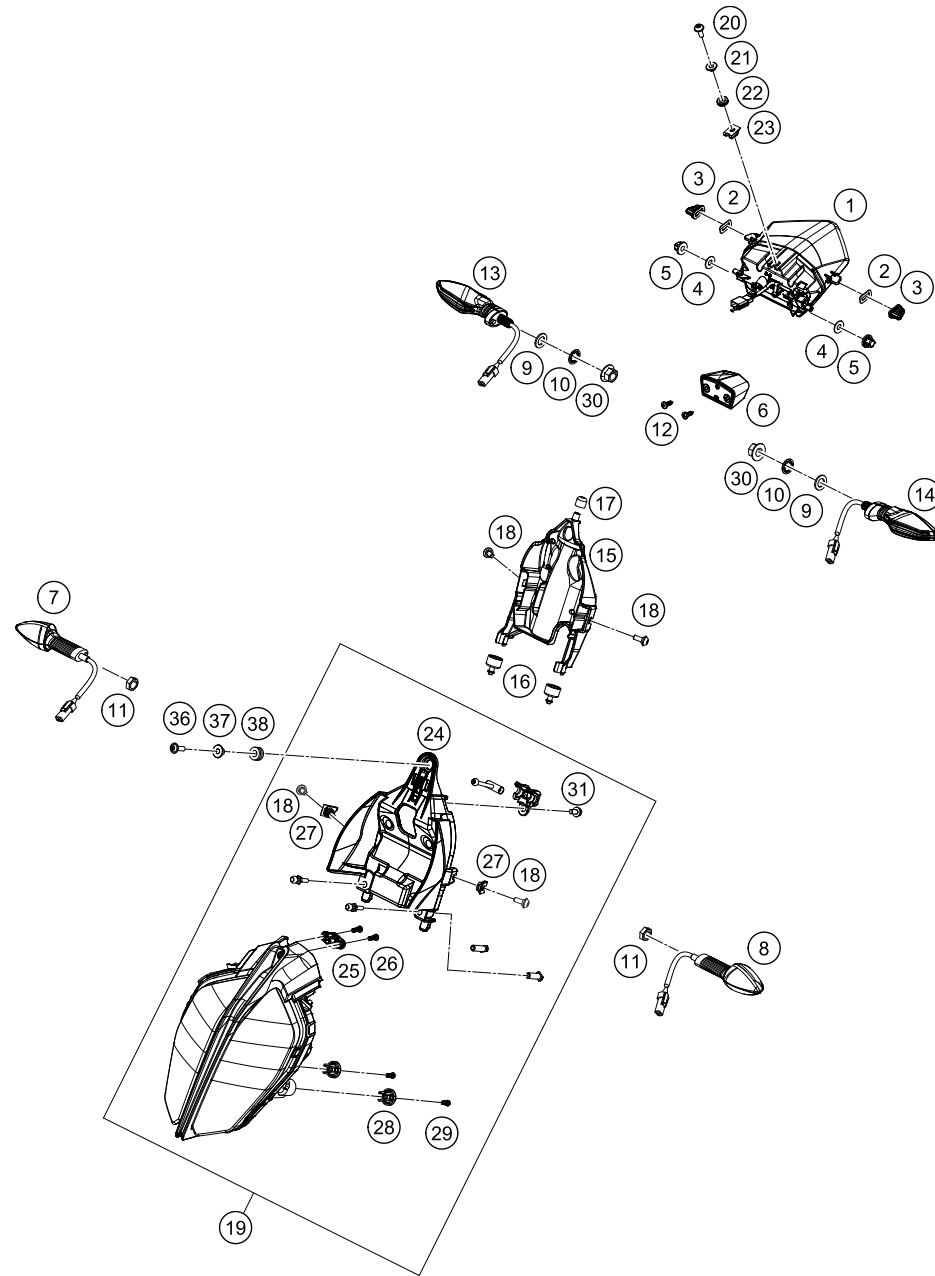

POS	PARTNUMBER	PARTNAME	PIECE
1	93014040100	lamp tail MY17	1
2	93014040040	Washer	2
3	93014040020	Rubber bushing	2
4	93014040030	Washer	2
5	93014040010	Rubber bushing	2
6	90114047000	LICENSE PLATE ILLUMINATION	1
7	93014026000	Indicator front rh	1
8	93014025000	Indicator front lh	1
9	J125100003	WASHER PLAIN 10,5	2
10	J797100003	TOOTHED WASHER M10	2
11	J934100006	Hex nut M10	2
12	J981420133	SHEET MET.SCR. DIN 7981 4,2X13	2
13	90514036100	FLASHER REAR R/S	1
14	90514035100	FLASHER REAR L/S	1
15	93014013000	Support	1
16	93014015000	Rubber bushing	2
17	93014014000	Rubber bushing	1
18	93008040000	Screw M6X1X13	4
19	93014001300	Headlight	1
20	90808043000	SPECIAL SCREW M6X1X16	1
21	93014044000	Tail light box	1
22	93014045000	Rubber grommet	1
23	93008082010	Range change metal nut M6	1
24	93014019100	Holder headlamp LED	1
25	93014024100	bush	1
26	93014024110	srew M4X14	2
27	93008084010	Range change metal nut M6	2
28	93014009000	bush	1
29	93014009010	srew M5X12	2
30	J692100006	nut hex flanged	2
31	93008020060	Screw M6X1X9	1
36	90508006003	AH SCREW M6X1X20	1
37	93014018100	Collar head lamp holder MTG	1
38	93014017000	Rubber bushing	1

179011412

49824

* NEW PART

X ON DEMAND