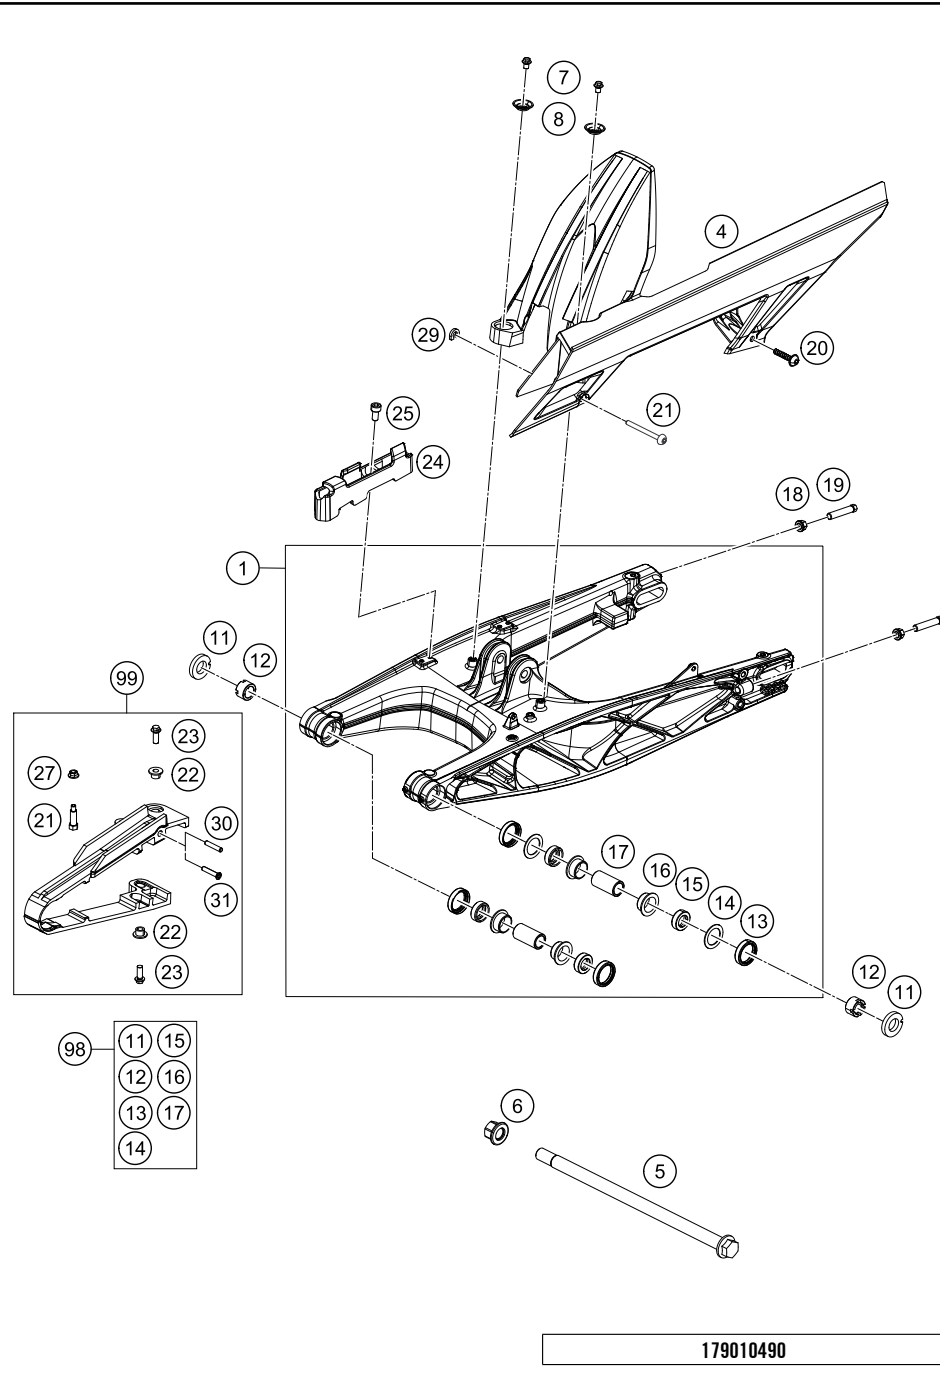

# SWING ARM

125 Duke, white 2018 2018

POS	PARTNUMBER	PARTNAME	PIECE
1	90504030044	SWING ARM CPL.	1
4	93004060100	Chain cover	1
5	90104037000	swingarm bolt L=299mm	1
6	90104038000	FLANGED NUT M14X1,5	1
7	J025060083	HH COLLAR SCREW M6X8 SW8	2
8	93004051000	Supporting shell	2
11	93004042000	Special wahser	2
12	90104046000	swingarm adjusting ring	2
13	90104034001	OIL SEAL RING 25X32X7	4
14	90104036000	Thrust washer 22.2x31.7x1	2
15	90104034000	cup for radial shaft seal	4
16	90104031000	Iguis plain bearing	4
17	90104032000	sleeve bushing 15.1x20x38	2
18	90104010002	flanged hex nut M10x1.25 WS13	2
19	90104040000	BOLT HEX M10X1,25X50 WS10	2
20	93004064000	Plastic screw 6x30	1
21	93004065000	hexagon socket screw M5X0.8X55	1
22	90604062000	chain slider bushing	2
23	J025060169	HH COLLAR SCREW M6X16 SW8	2
24	93013047000	Support	1
25	J912050101	AH SCREW M5X10	1
27	90204060001	HH COLLAR NUT	1
29	90504067000	WASHER CHAIN SLIDING GUARD	1
30	90104070020	SLEEVE CHAIN GUARD	1
31	90904070020	SLEEVE CHAIN GUARD	1
98	90104230010	SWINGARM REP. KIT 11-17	x
99	90104066310	CHAIN GUARD KIT 125/200	x