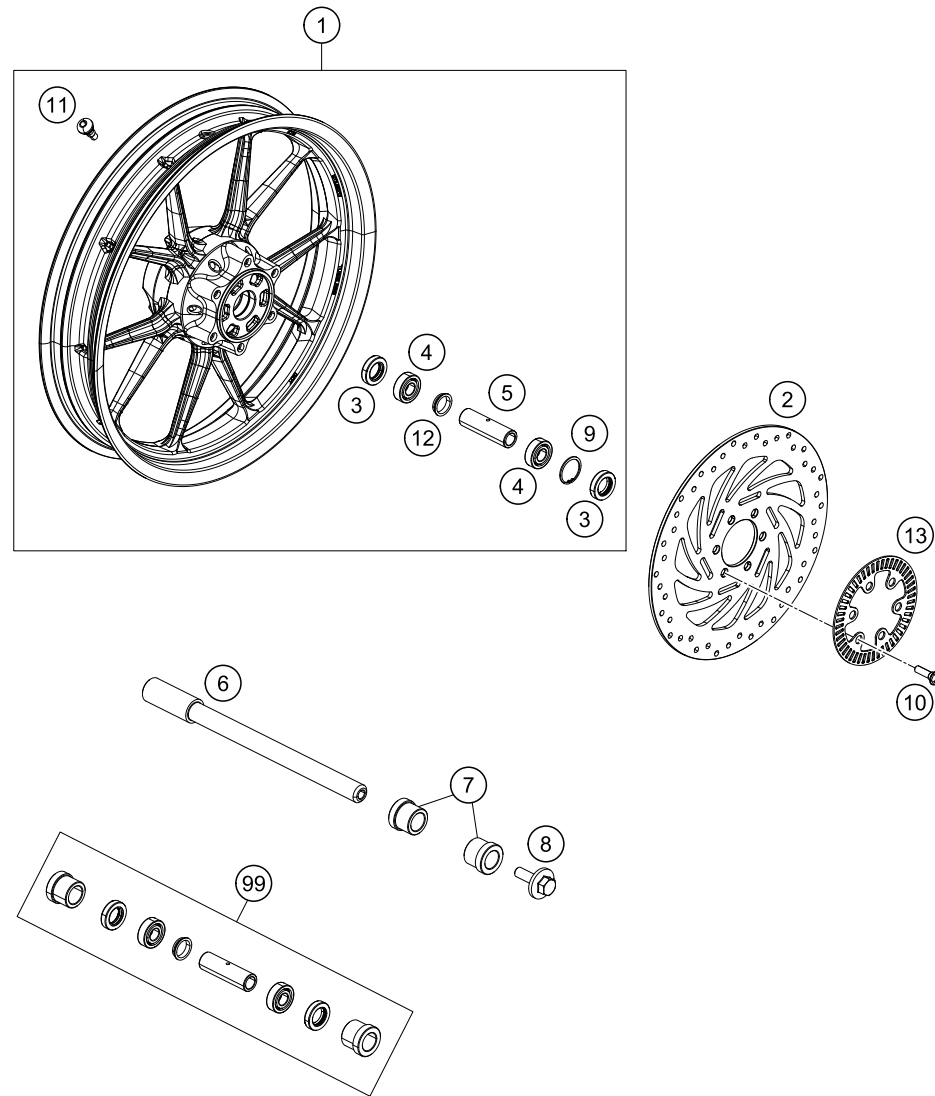

FRONT WHEEL

125 Duke, white 2018 2018

POS	PARTNUMBER	PARTNAME	PIECE
1	9300900104430	Front wheel cpl. black	1
2	93009060000	Brake disc front D=300MM	1
3	J760223508	SHAFT SEAL RING 22X35X8	2
4	J625062023	BALL BEARING 6202	2
5	90109011000	BEARING SPACER TUBE FRONT	1
6	93009081000	Front wheel spindle	1
7	90209083000	BEARING BUSHING	2
8	90109082000	flanged bolt M8	1
9	J472035150	Circlip 35X1,5	1
10	90110062000	SPECIAL SCREW M8X25 SELF LOCK.	6
11	90109076000	VALVE CPL.	1
12	90109011001	Fixation bearing spacer tube	1
13	93042020000	SENSORRING ABS	1
99	90109015100	FRONT WHEEL REP. KIT	1

179010910

18445

* NEW PART

X ON DEMAND