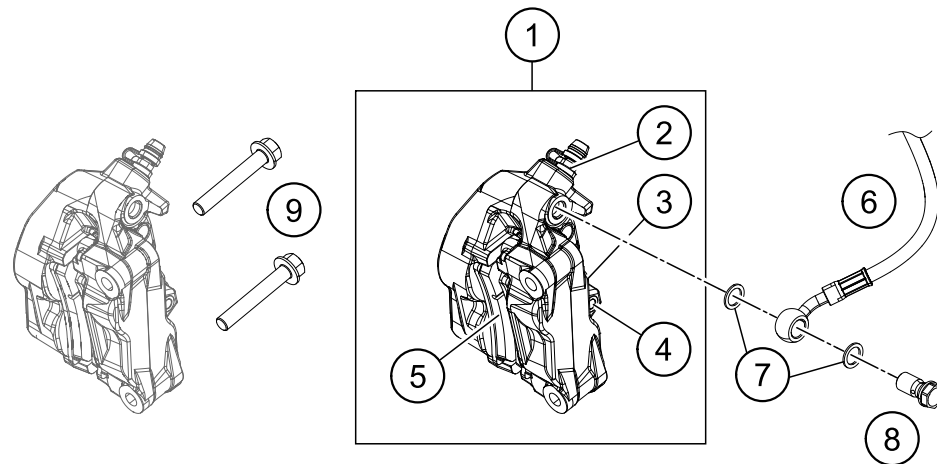

FRONT BRAKE CALIPER

125 Duke, white 2018 2018

POS	PARTNUMBER	PARTNAME	PIECE
1	90113015000	BRAKE CALIPER RADIAL	1
2	90113021000	BLEEDER SCREW	1
3	90113018000	SPRING CLIP	1
4	90113017000	BOLT F. BRAKE PADS	1
5	93813030044	KIT FRONT BRAKE PAD WITH SHIM	1
6	93013036000	Brake hose	1
7	90113026000	COPPER GASKET	2
8	90113013000	BANJO SCREW	1
9	J01008050S	HH COLLAR SCREW M8X1X50 SW12SS	2

179011360

18355

* NEW PART

X ON DEMAND