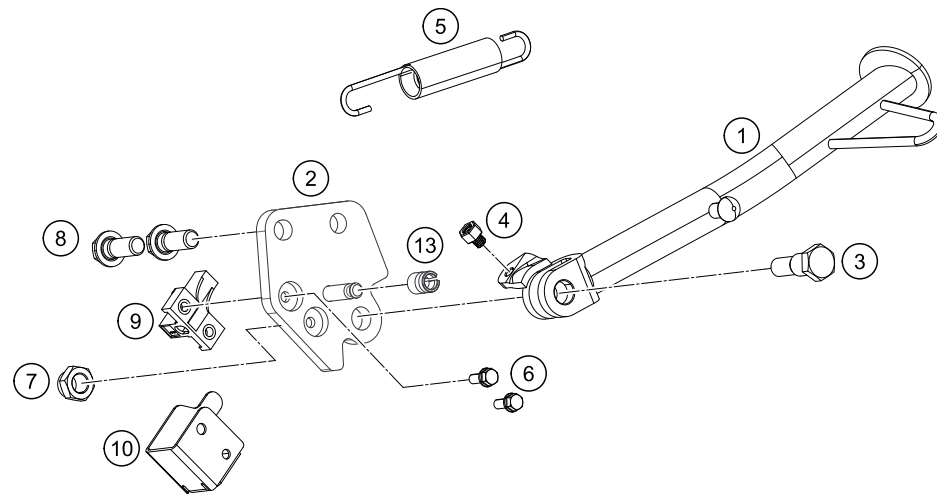

49810

\* NEW PART

X ON DEMAND

189010310

POS	PARTNUMBER	PARTNAME	PIECE
39	93003002030	Cross brace	1
40	93007044000	Retaining pin	2
41	93003001070	Seat cowl front complete	1
42	93008023000	Rubber buffer	2
43	93007047033	Seat support complete	2
44	J912080303	hexagon socket screw M8X30	2
45	93007046050	Screw	2
46	93003002070	hexagon socket screwM8X1.25X25	4
47	93003002080	Washer Plain-ID8.2XOD 14XT 2 BLK	4
48	90103098000	BOLT	4
49	93003056000	Passenger footrest bracket	1
50	J912060143	Hex socket screw M6X14	2
51	93008019070	hexagon socket screw M8X31	2
52	J125080002	Washer plain	2
53	93006040060	Retaining bracket	1
54	J031050163	CHEESE-HEAD SCREW M5X16	1
55	90111045050	CABLE BRACKET	1
56	90103032000	FLANGED BOLT M6X14	2
57	93013041000	Retaining bracket	1
58	J025060109	HH-COLLAR SCREW M6X10 SW8	1
59	93013026000	Support	1
60	93008044000	Sleeve spoiler inner RR MTG	1
61	93032059010	Guide clutch cable	1
62	90108050001	CLIP NUT M5	1
63	93008043000	Screw M6X1X25	1
64	J912101283	Hexagon screw M10X128	1
65	J125100009	Washer M10	1
68	J125140003	Washer - plain	1
69	J912080251	Hexagon screw M8X25	4
70	93008041060	Hitzeschutz Seitenverkleidung	1
71	J031060106	SCREW BUTTON HEAD-M5X0.8XL 8XB	2

49810

\* NEW PART

X ON DEMAND

POS	PARTNUMBER	PARTNAME	PIECE
1	90103023000	SIDE STAND	1
2	93003026000	Side stand bracket	1
3	90103027000	SCREW F. SIDE STAND	1
4	90103029000	MAGNET HOLDER	1
5	90603024000	SIDE STAND SPRING	1
6	J011050133	HH COLLAR SCREW M5X13 SW8	2
7	J982101253	SELF L. NUT M10X1,25 H11 WS17	1
8	J025100253	Hexagon screw M10X25	2
9	93511045000	SWITCH SIDE STAND	1
10	90111045010	GUARD F. SIDE STAND SWITCH	1
13	90111040100	Bushing	1