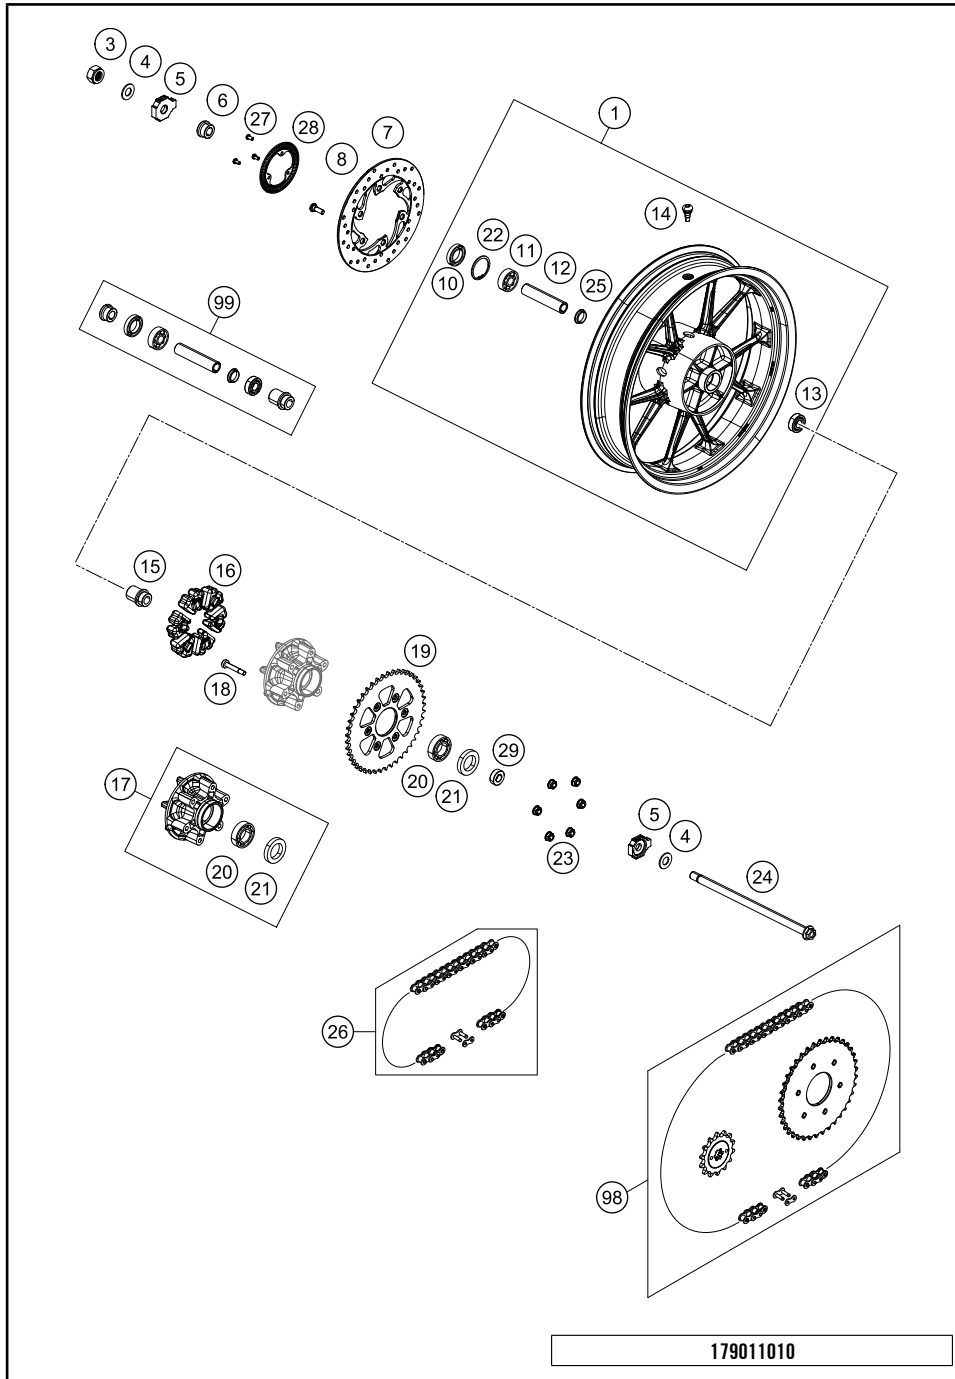

REAR WHEEL

125 Duke, white 2018 2018

POS	PARTNUMBER	PARTNAME	PIECE
1	9301000104430	Rear wheel cpl. black	1
3	90210086000	wheel spindle nut, rear	1
4	90610087000	washer 15.2x30x2	2
5	90110084000	chain tension adjuster, right	1
6	90110013000	SPACER BUSHING REAR WHEEL R/S	1
7	90110060000	rear brake disk D=230mm	1
8	90110062000	SPECIAL SCREW M8X25 SELF LOCK.	6
10	J760264208	SHAFT SEAL RING 26X42X8	2
11	J625063021	Grooved ball bearing 6302	1
12	90110011000	BEARING SPACER TUBE REAR	1
13	J625062023	BALL BEARING 6202	1
14	90109076000	VALVE CPL.	1
15	90610054000	SPACER BUSHING KRT INSIDE	1
16	90110059100	DAMPER	1
17	90210050000	SPROCKET SUPPORT	1
18	90810052000	SPECIAL SCREW M8X48	6
19	90510051045	rear sprocket 45 teeth	1
20	J625062050	BALL BEARING 6205	1
21	J760295207	SHAFT SEAL RING 29X52X7	1
22	J472042170	CIRCLIP	1
23	90510052000	FLANGED NUT M8X1,25	6
24	90210085000	wheel spindle, rear	1
25	90109011001	Fixation bearing spacer tube	1
26	78010167118	CHAIN DID 118 LINKS	1
27	90142021001	SCREW FOR ABS	3
28	90142021000	SENSOR DISC REAR	1
29	90110053000	SPACER CHAIN WHEEL SUPPORT	1
98	00050002060	DRIVETRAIN KIT 125DUKE 14T/45T	1
99	90110015100	REAR WHEEL REP. KIT 390 DUKE	1

179011010

18446

* NEW PART

X ON DEMAND