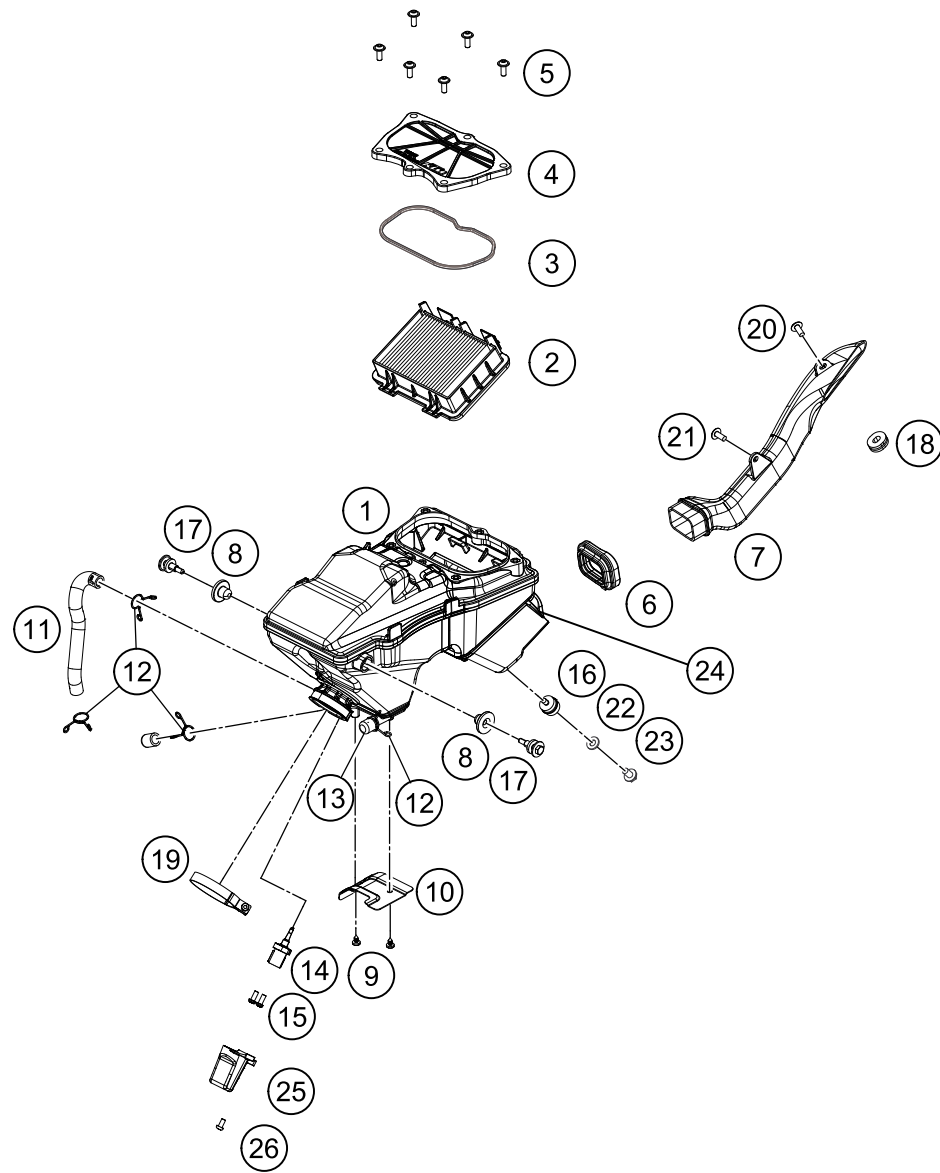

179010510

18350

\* NEW PART

X ON DEMAND

POS	PARTNUMBER	PARTNAME	PIECE
1	93006001044	Air filter box complete	1
2	93006015000	FILTER	1
3	93006020050	Seal	1
4	93006002000	Air filter box cover	1
5	93006006000	Lens head screw M6X16	4
6	93006001060	Carburetor connection boot	1
7	93006040000	Duct dirty side	1
8	93006001080	Damping rubber	2
9	J031050103	Screw Truss M5X0.8	2
10	93006001070	Heat protection	1
11	93030087200	Engine vent hose	1
12	90607017000	CLAMP 16MM	4
13	93030089000	Plug	1
14	93041080000	Intake air temperature sensor	1
15	J005050126	Lens head screw M5X12	2
16	90106001007	SILENT BLOCK AIRFILTER	1
17	93007046050	Screw	2
18	93008019010	Rubber bushing	1
19	90106027100	HOSE CLAMP	1
20	93008044000	Sleeve spoiler inner RR MTG	1
21	J031050166	Screw truss M5X16	1
22	J125060001	Washer - plain	1
23	J026060083	HH COLLAR SCREW M6X8 SW10	1
24	93006001015	Rubber cowl pad	1
25	93041080060	SENSOR COVER	1
26	J005050103	FLAT HEAD SCREW M5X10	1