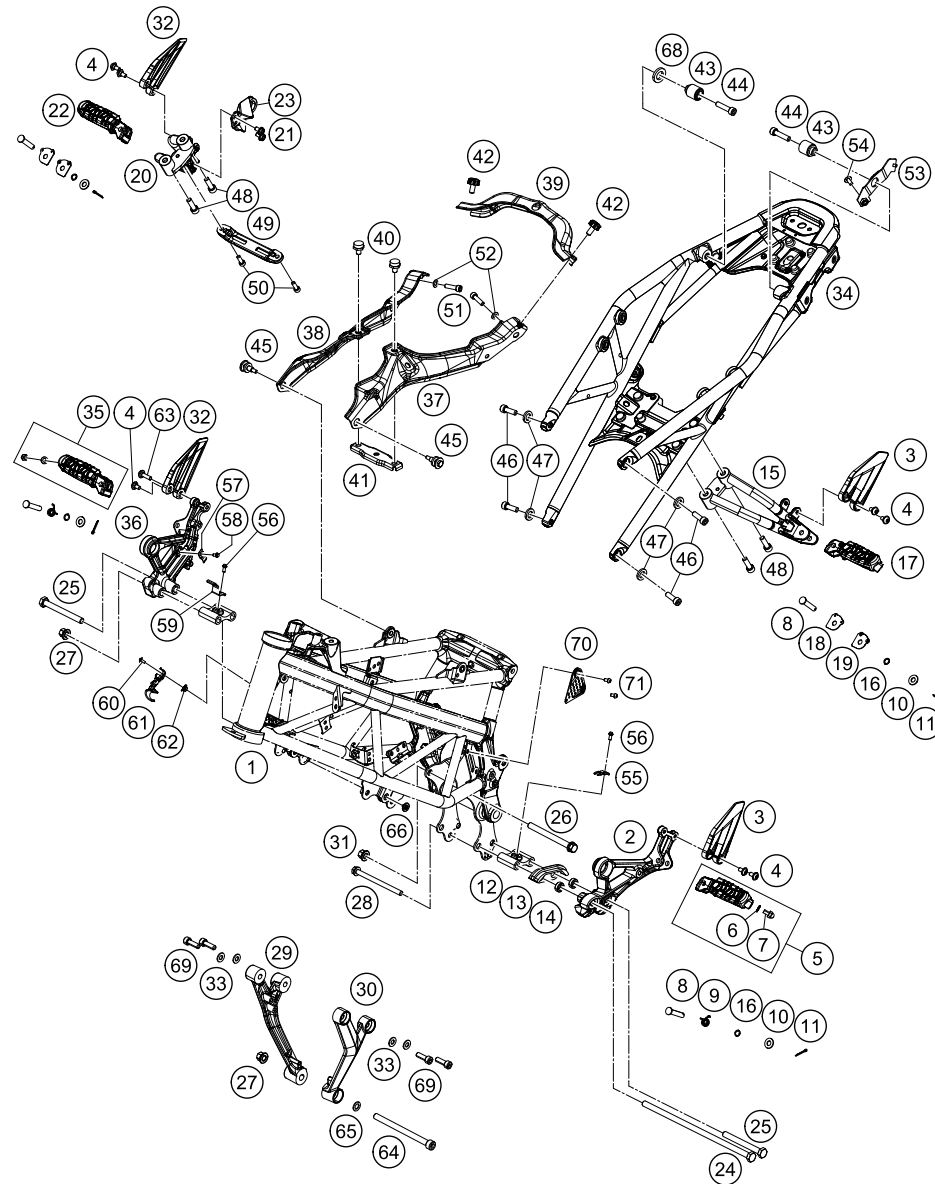

189010310

POS	PARTNUMBER	PARTNAME	PIECE
1	9300300110030	Frame Duke 18 black	1
2	93003038000	Footrest bracket front left	x
3	93003048050	Heel protector left	2
4	93008020060	Screw M6X1X9	x
5	93003140033	Front footpeg compl. left	1
6	90103040001	PLAIN WASHER 6,4X12X1	2
7	J029060103S	CAP SCREW M6X10 SS	2
8	93003054000	Pin footrest pivot black	4
9	90103042000	footrest return spring	2
10	J125080004	WASHER M8	4
11	J094018250	PIN 25X1,8MM	4
12	90103038001	footrest support holder, front	2
13	90104070000	chainguide	1
14	90104066010	spacer chainguide	2
15	93003048000	Footrest bracket rear left	1
16	J770009015	O-RING 9X1,5	4
17	93003150033	Rear footpeg compl. left	1
18	93003053000	Plate lock pillion step bottom	2
19	93003052000	Plate lock pillion step top	2
20	93003049000	Footrest bracket rear right	1
21	J025060101	Hexagon screw M6X10	2
22	93003151033	Rear footpeg compl. right	1
23	93005084000	Retaining bracket	1
24	J025102656	HH COLLAR SCREW M10X1,25X265	1
25	J025100926	HH COLLAR SCREW M10X1,25X92	2
26	J025101103	HH COLLAR SCREW M10X110 WS14	1
27	90103038002	FLANGED NUT M10X1,25 WS14	2
28	J027081053	HH COLLAR SCREW M8X105 SW12	1
29	93003006000	Engine brace right	1
30	93003005000	Engine brace left 125/200	1
31	93003005100	Nut socket-M10x1.25	1
32	93003049050	Heel protector right	2
33	J125080005	WASHER M8	4
34	93003002000EB	Rear frame orange	1
35	93003141033	Front footpeg compl. right	1
36	93003039000	Footrest bracket front right	1
37	93003002050	Bracket spider lh	1
38	93003002151	Bracket spider rh	1

51771

* NEW PART

X ON DEMAND