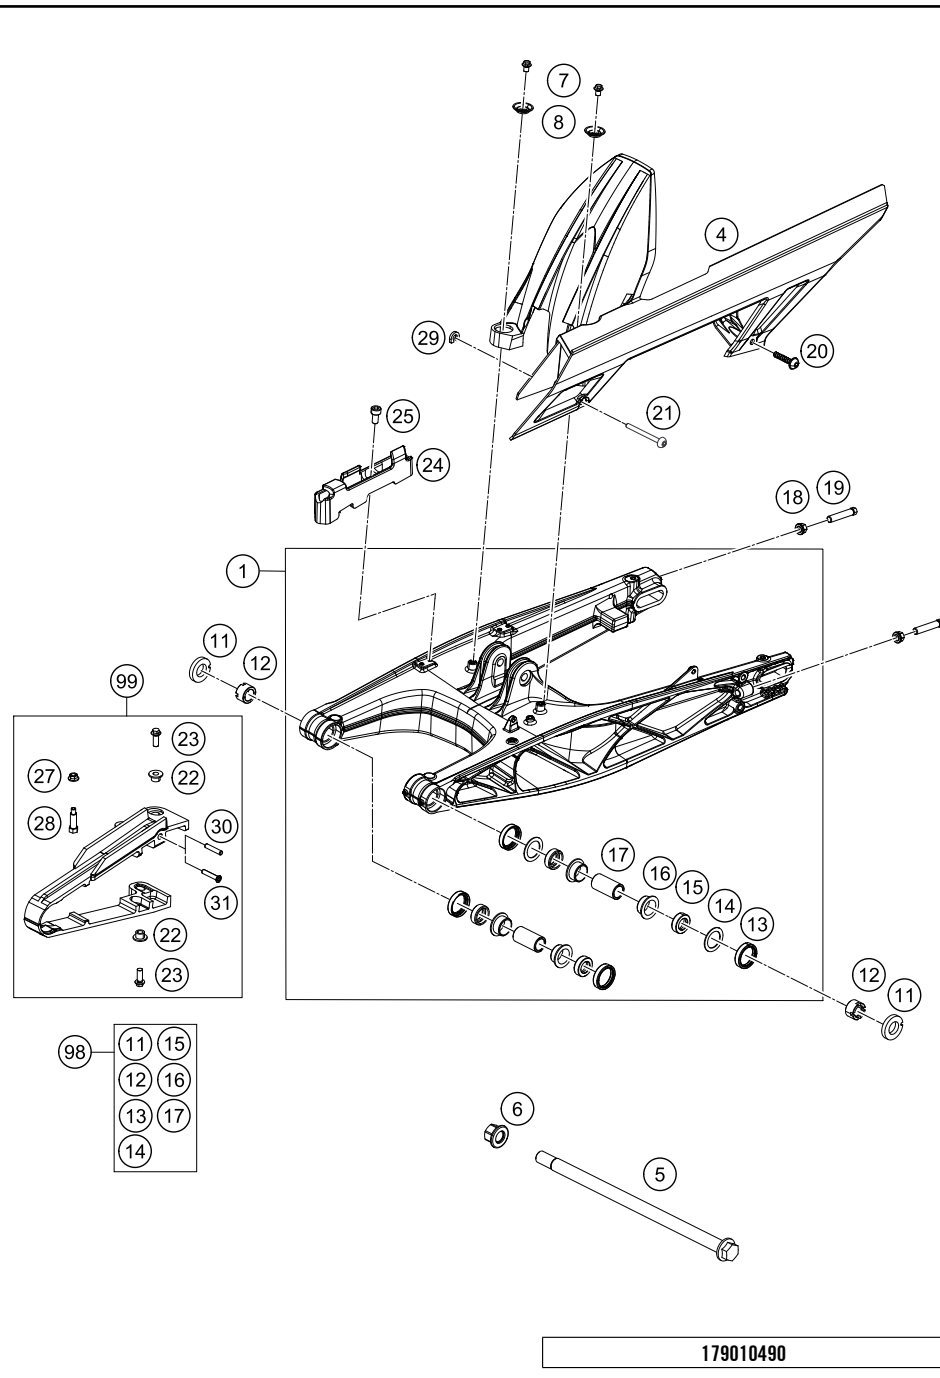

# SHOCK ABSORBER

125 Duke, white, 2019 EU 2019

POS	PARTNUMBER	PARTNAME	PIECE
1	93104010044	shockabsorber mono Duke 200 NHD MY17	1
2	90104010003	PLAIN WASHER 10,2X20X3MM	3
3	93004016100	hexagon socket screw M10X1.25X62	1
5	J020100806	SHCS M10x1.25x80 - 10.9	1
6	90104010002	flanged hex nut M10x1.25 WS13	1

179010410

18348

\* NEW PART

X ON DEMAND

POS	PARTNUMBER	PARTNAME	PIECE
1	90504030044	SWING ARM CPL.	1
4	93004060100	Chain cover	1
5	90104037000	Shaft swing arm L=299mm	1
6	90104038000	FLANGED NUT M14X1,5	1
7	J025060083	HH COLLAR SCREW M6X8 SW8	2
8	93004051000	Supporting shell	2
11	93004042000	Special wahser	2
12	90104046000	swingarm adjusting ring	2
13	90104034001	OIL SEAL RING 25X32X7	4
14	90104036000	Thrust washer 22.2x31.7x1	2
15	90104034000	cup for radial shaft seal	4
16	90104031000	lgus plain bearing	4
17	90104032000	sleeve bushing 15.1x20x38	2
18	90104010002	flanged hex nut M10x1.25 WS13	2
19	90104040000	BOLT HEX M10X1,25X50 WS10	2
20	93004064000	Plastic screw 6x30	1
21	93004065000	hexagon socket screw M5X0.8X55	1
22	90604062000	chain slider bushing	2
23	J025060169	HH COLLAR SCREW M6X16 SW8	2
24	93013047000	Support	1
25	J912050101	AH SCREW M5X10	1
27	90204060001	HH COLLAR NUT	1
28	90104040100	screw M5x0.8x30	1
29	90504067000	WASHER CHAIN SLIDING GUARD	1
30	90104070020	SLEEVE CHAIN GUARD	1
31	90904070020	SLEEVE CHAIN GUARD	1
98	90104230010	SWINGARM REP. KIT 11-17	x
99	90104066310	CHAIN GUARD KIT 125/200	x