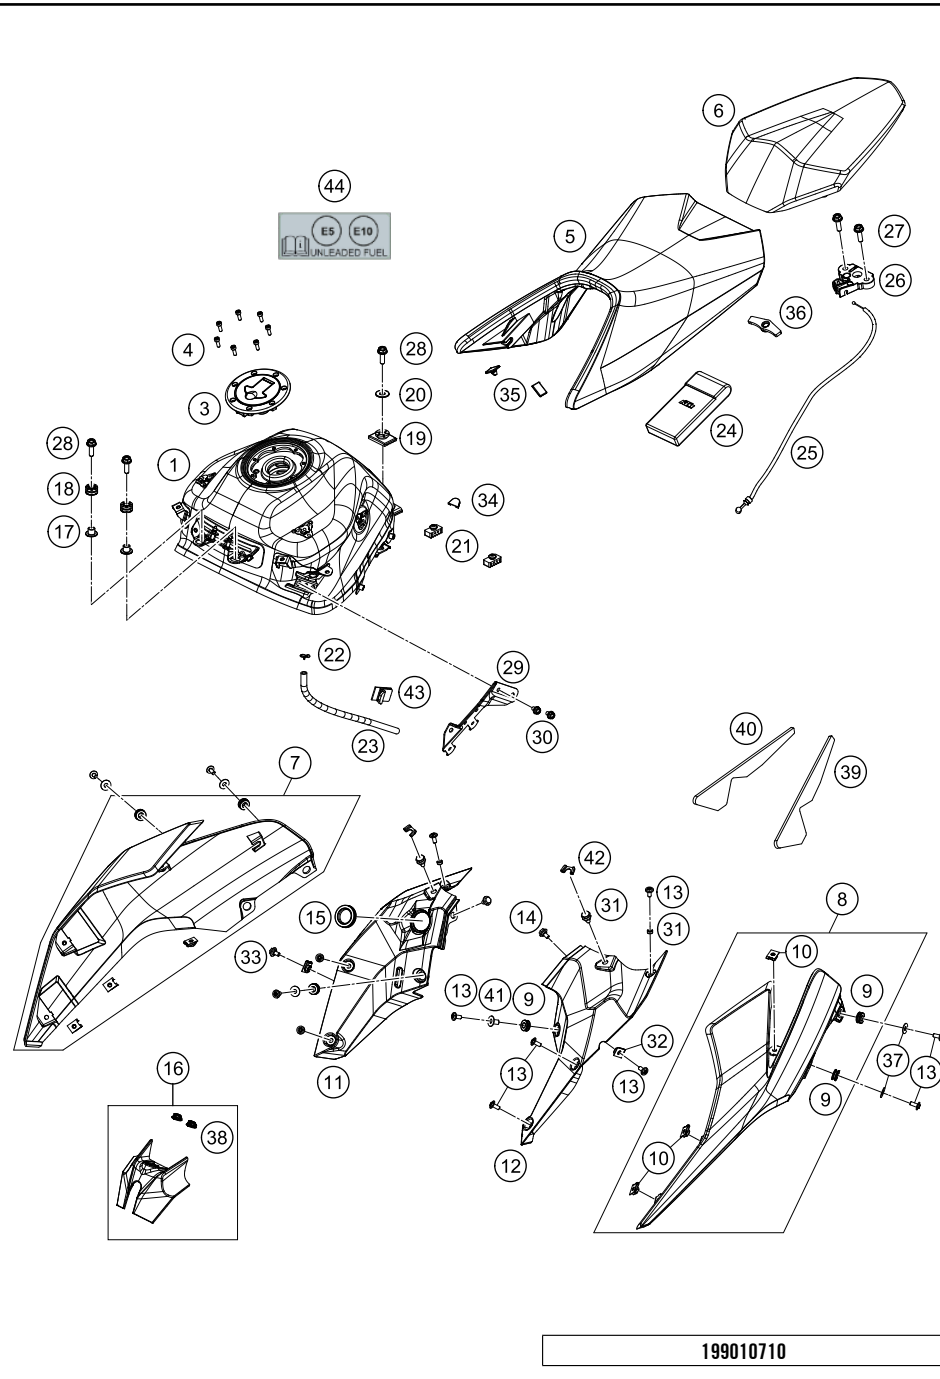

POS	PARTNUMBER	PARTNAME	PIECE
40	93007025010	Tape cover RH	1
41	93014051000	Sleeve-illumination bkt	2
42	93008065000	Rubber grommet tank spoiler	2
43	90107029000	BRACKET DRAIN TUBE CPL.	1
44	21007098000	Sticker fuel labelling	1

51864

* NEW PART

X ON DEMAND