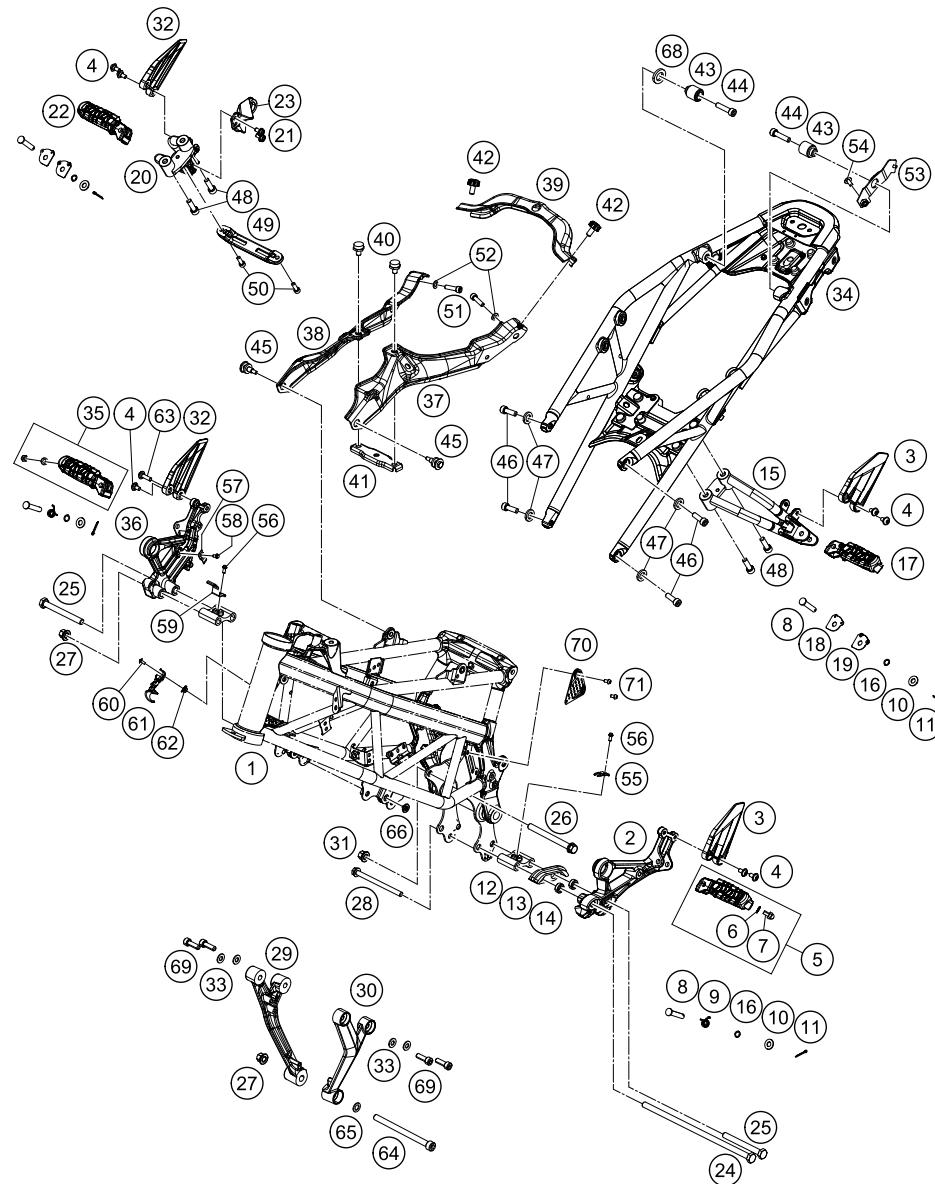

189010310

POS	PARTNUMBER	PARTNAME	PIECE
39	93003002030	Bracket seat mount loose	1
40	93007044000	Retaining pin	2
41	93003001070	Seat cowl front complete	1
42	93008023000	Rubber buffer	2
43	93007047033	Seat support complete	2
44	J912080303	hexagon socket screw M8X30	2
45	93007046050	Screw	2
46	93003002070	hexagon socket screwM8X1.25X25	4
47	93003002080	Washer Plain-ID8.2XOD 14XT 2 BLK	4
48	90103098000	BOLT	4
49	93003056000	Passenger footrest bracket	1
50	J912060143	Hex socket screw M6X14	2
51	93008019070	hexagon socket screw M8X31	2
52	J125080002	Washer plain	2
53	93006040060	Retaining bracket	1
54	J005050123	FLAT HEAD SCREW M5X12 PH	1
55	90111045050	CABLE BRACKET	1
56	90103032000	FLANGED BOLT M6X14	2
57	93013041000	Retaining bracket	1
58	J025060109	HH-COLLAR SCREW M6X10 SW8	1
59	93013026000	Support	1
60	J031050121	Roundhead screw M4X12	1
61	93032059010	Guide clutch cable	1
62	90108050001	CLIP NUT M5	1
63	93008043000	Screw M6X1X25	1
64	J912101283	Hexagon screw M10X128	1
65	J125100009	Washer M10	1
66	90108023100	Clip	2
68	J125140003	Washer - plain	1
69	J912080251	Hexagon screw M8X25	4
70	93008041060	guard ih	1
71	J031060106	SCREW BUTTON HEAD-M5X0.8XL 8XB	2

51771

* NEW PART

X ON DEMAND