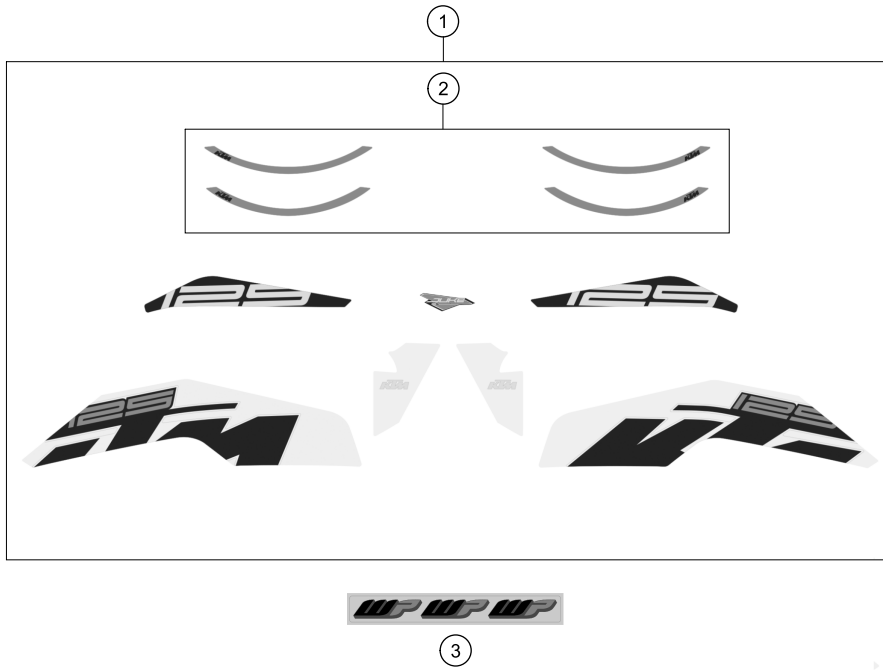

179010810

51619

\* NEW PART X ON DEMAND

**DECAL**

**125 Duke, white, 2019 EU 2019**

POS	PARTNUMBER	PARTNAME	PIECE
1	90108199400	Decal kit 125 Duke white	1
2	93008097000	Kit DCL wheel rim D125-250	x
3	93001045000	Decal Fork front WP	2