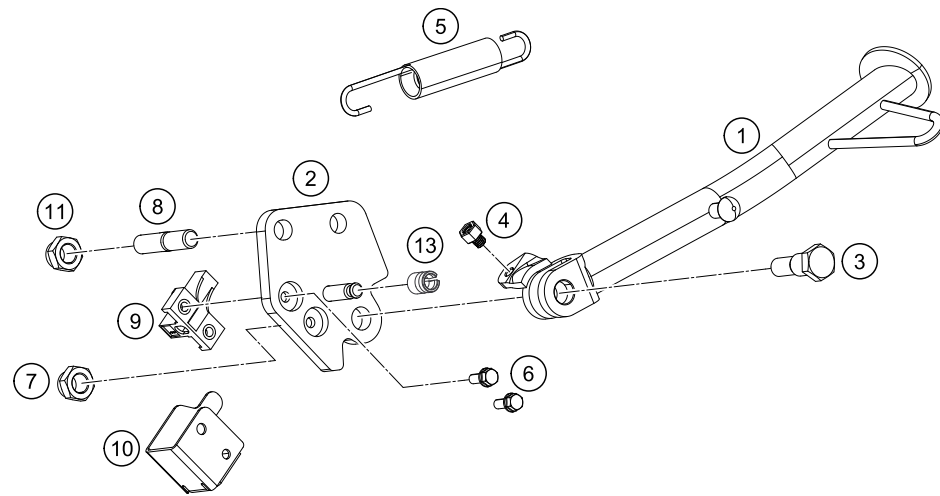

51771

\* NEW PART

X ON DEMAND

189010310

POS	PARTNUMBER	PARTNAME	PIECE
39	93003002030	Bracket seat mount loose	1
40	93007044000	Retaining pin	2
41	93003001070	Seat cowl front complete	1
42	93008023000	Rubber buffer	2
43	93007047033	Seat support complete	2
44	J912080303	hexagon socket screw M8X30	2
45	93007046050	Screw	2
46	93003002070	hexagon socket screwM8X1.25X25	4
47	93003002080	Washer Plain-ID8.2XOD 14XT 2 BLK	4
48	90103098000	BOLT	4
49	93003056000	Passenger footrest bracket	1
50	J912060143	Hex socket screw M6X14	2
51	93008019070	hexagon socket screw M8X31	2
52	J125080002	Washer plain	2
53	93006040060	Retaining bracket	1
54	J005050123	FLAT HEAD SCREW M5X12 PH	1
55	90111045050	CABLE BRACKET	1
56	90103032000	FLANGED BOLT M6X14	2
57	93013041000	Retaining bracket	1
58	J025060109	HH-COLLAR SCREW M6X10 SW8	1
59	93013026000	Support	1
60	J031050121	Roundhead screw M4X12	1
61	93032059010	Guide clutch cable	1
62	90108050001	CLIP NUT M5	1
63	93008043000	Screw M6X1X25	1
64	J912101283	Hexagon screw M10X128	1
65	J125100009	Washer M10	1
66	90108023100	Clip	2
68	J125140003	Washer - plain	1
69	J912080251	Hexagon screw M8X25	4
70	93008041060	guard ih	1
71	J031060106	SCREW BUTTON HEAD-M5X0.8XL 8XB	2

51771

\* NEW PART

X ON DEMAND

POS	PARTNUMBER	PARTNAME	PIECE
1	90103023000	SIDE STAND	1
2	93003026000	Side stand bracket	1
3	90103027000	SCREW F. SIDE STAND	1
4	90103029000	MAGNET HOLDER	1
5	90603024000	SIDE STAND SPRING	1
6	J011050133	HH COLLAR SCREW M5X13 SW8	2
7	J982101253	SELF L. NUT M10X1,25 H11 WS17	1
8	93003027000	bolt stud-M10X1.25XL20XBRXPRECOAT	2
9	93511045000	SWITCH SIDE STAND	1
10	90111045010	GUARD F. SIDE STAND SWITCH	1
11	93003034000	nut U flang-M10X1.25XHT.8.5XBRT	2
13	90111040100	Bushing	1