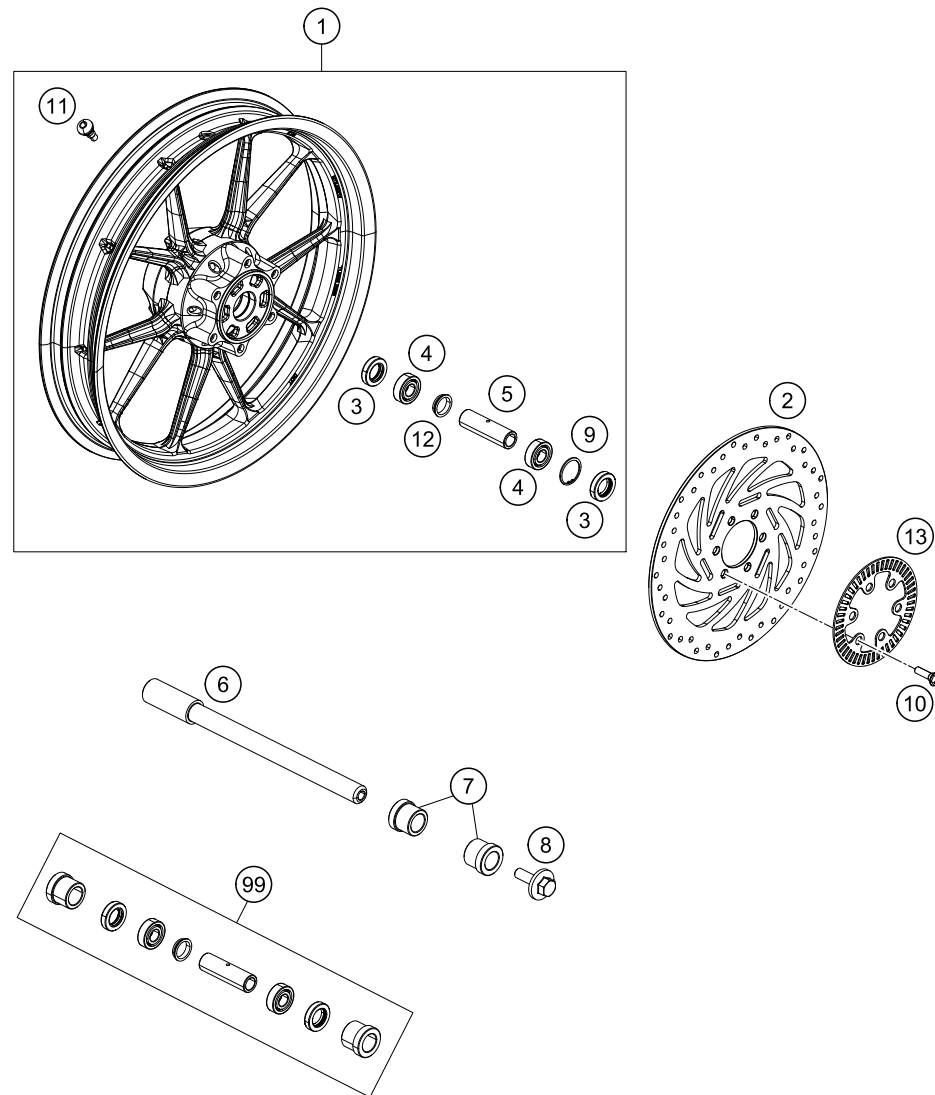

179010831

18483

\* NEW PART

X ON DEMAND

# FRONT WHEEL

125 Duke, white, 2019 EU 2019

POS	PARTNUMBER	PARTNAME	PIECE
1	9300900104430	Front wheel cpl. black	1
2	93009060000	Brake disc front D=300MM	1
3	J760223508	SHAFT SEAL RING 22X35X8	2
4	J625062023	BALL BEARING 6202	2
5	90109011000	Spacer front wheel	1
6	93009081000	Front axle	1
7	90209083000	BEARING BUSHING	2
8	90109082000	flanged bolt M8	1
9	J472035150	Circlip 35X1,5	1
10	90110062000	SPECIAL SCREW M8X25 SELF LOCK.	6
11	90109076000	VALVE CPL.	1
12	90109011001	Fixation bearing spacer tube	1
13	93042020000	SENSORRING ABS	1
99	90109015100	FRONT WHEEL REP. KIT	1

179010910

18445

\* NEW PART

X ON DEMAND

POS	PARTNUMBER	PARTNAME	PIECE
1	9301000104430	Rear wheel cpl. black	1
3	90210086000	wheel spindle nut, rear	1
4	90610087000	washer 15.2x30x2	2
5	90110084000	chain tension adjuster, right	1
6	90110013000	SPACER BUSHING REAR WHEEL R/S	1
7	90110060000	rear brake disk D=230mm	1
8	90110062000	SPECIAL SCREW M8X25 SELF LOCK.	6
10	J760264208	SHAFT SEAL RING 26X42X8	2
11	J625063021	Grooved ball bearing 6302	1
12	90110011000	BEARING SPACER TUBE REAR	1
13	J625062023	BALL BEARING 6202	1
14	90109076000	VALVE CPL.	1
15	90610054000	SPACER BUSHING KRT INSIDE	1
16	90110059100	DAMPER	1
17	90210050000	SPROCKET SUPPORT	1
18	90810052000	SPECIAL SCREW M8X48	6
19	90510051045	rear sprocket 45 teeth	1
20	J625062050	BALL BEARING 6205	1
21	J760295207	SHAFT SEAL RING 29X52X7	1
22	J472042170	CIRCLIP	1
23	90510052000	FLANGED NUT M8X1,25	6
24	90210085000	Axle rear KT03	1
25	90109011001	Fixation bearing spacer tube	1
26	78010167118	CHAIN DID 118 LINKS	1
27	90142021001	SCREW FOR ABS	3
28	90142021000	SENSOR DISC REAR	1
29	90110053000	SPACER CHAIN WHEEL SUPPORT	1
98	00050002060	DRIVETRAIN KIT 125DUKE 14T/45T	1
99	90110015100	REAR WHEEL REP. KIT 390 DUKE	1