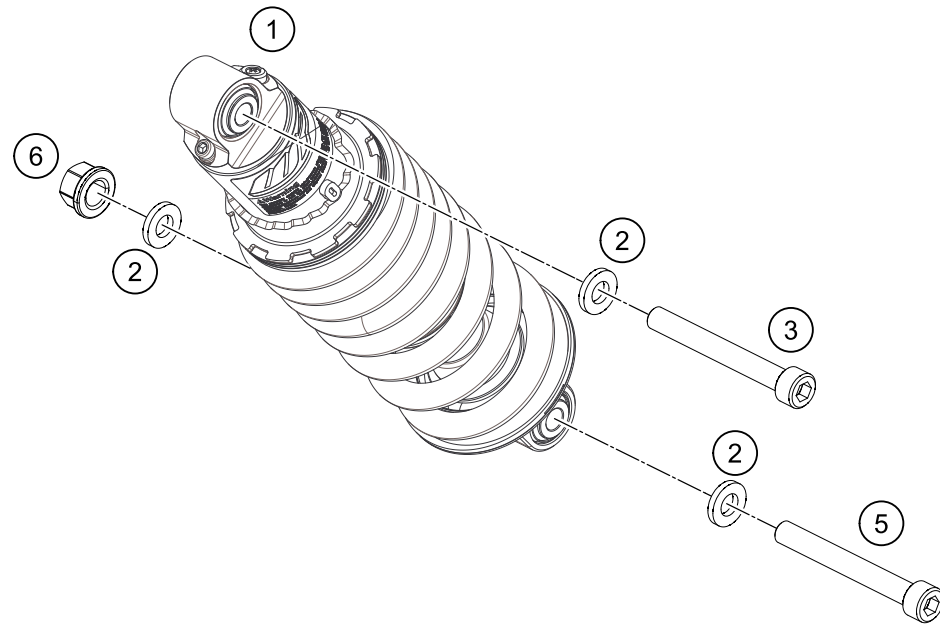

SHOCK ABSORBER

125 Duke, white, 2019 EU 2019

POS	PARTNUMBER	PARTNAME	PIECE
1	93104010044	shockabsorber mono Duke 200 NHD MY17	1
2	90104010003	PLAIN WASHER 10,2X20X3MM	3
3	93004016100	hexagon socket screw M10X1.25X62	1
5	J020100806	SHCS M10x1.25x80 - 10.9	1
6	90104010002	flanged hex nut M10x1.25 WS13	1

179010410

18348

* NEW PART

X ON DEMAND