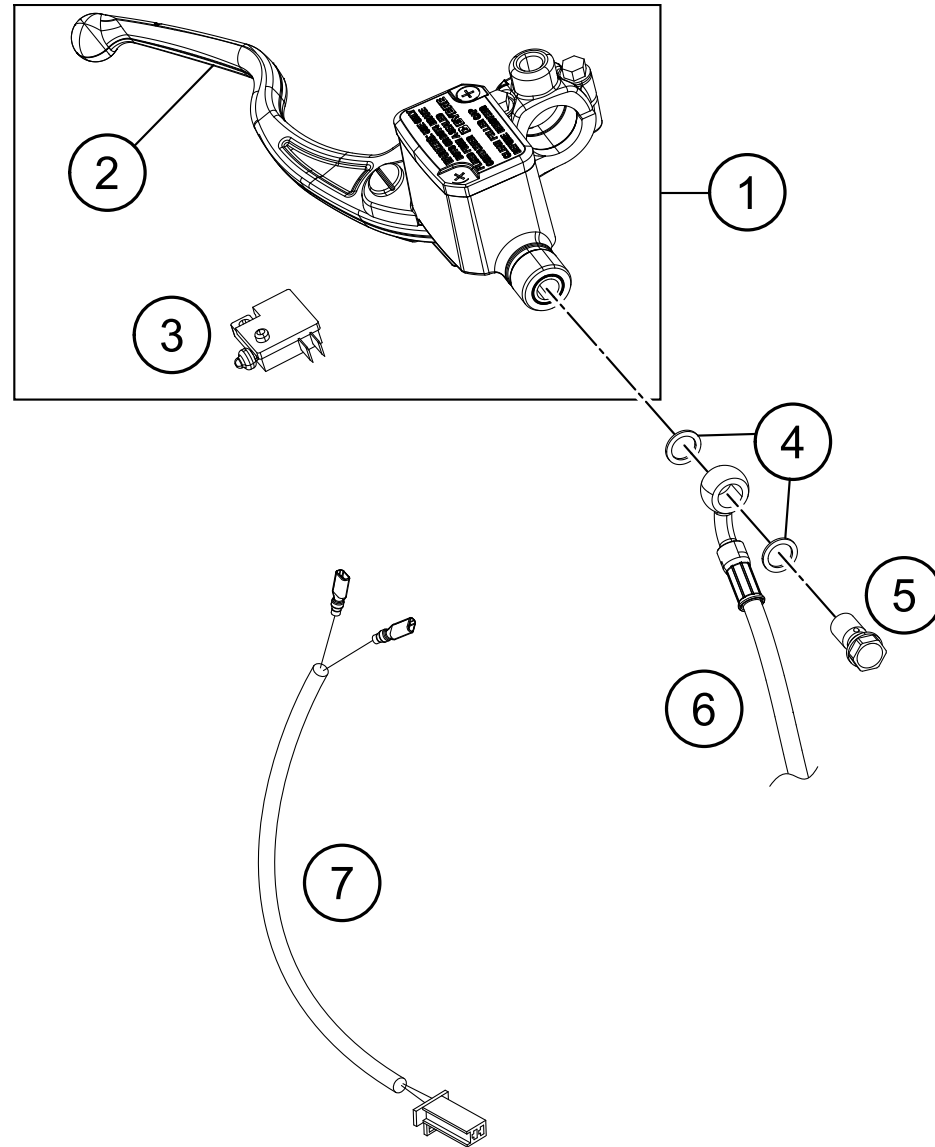

FRONT BRAKE CONTROL

125 Duke, white, 2019 EU 2019

POS	PARTNUMBER	PARTNAME	PIECE
1	93013001044	Hand brake cylinder complete D13	1
2	93013002000	Hand brake lever loose	1
3	90111050000	brake light switch, front	1
4	90113026000	COPPER GASKET	2
5	90113013000	BANJO SCREW	1
6	93013035000	Brake hose	1
7	90111050050	WIRE BRAKE LIGHT SWITCH FRONT	1

179011310

49397

* NEW PART

X ON DEMAND