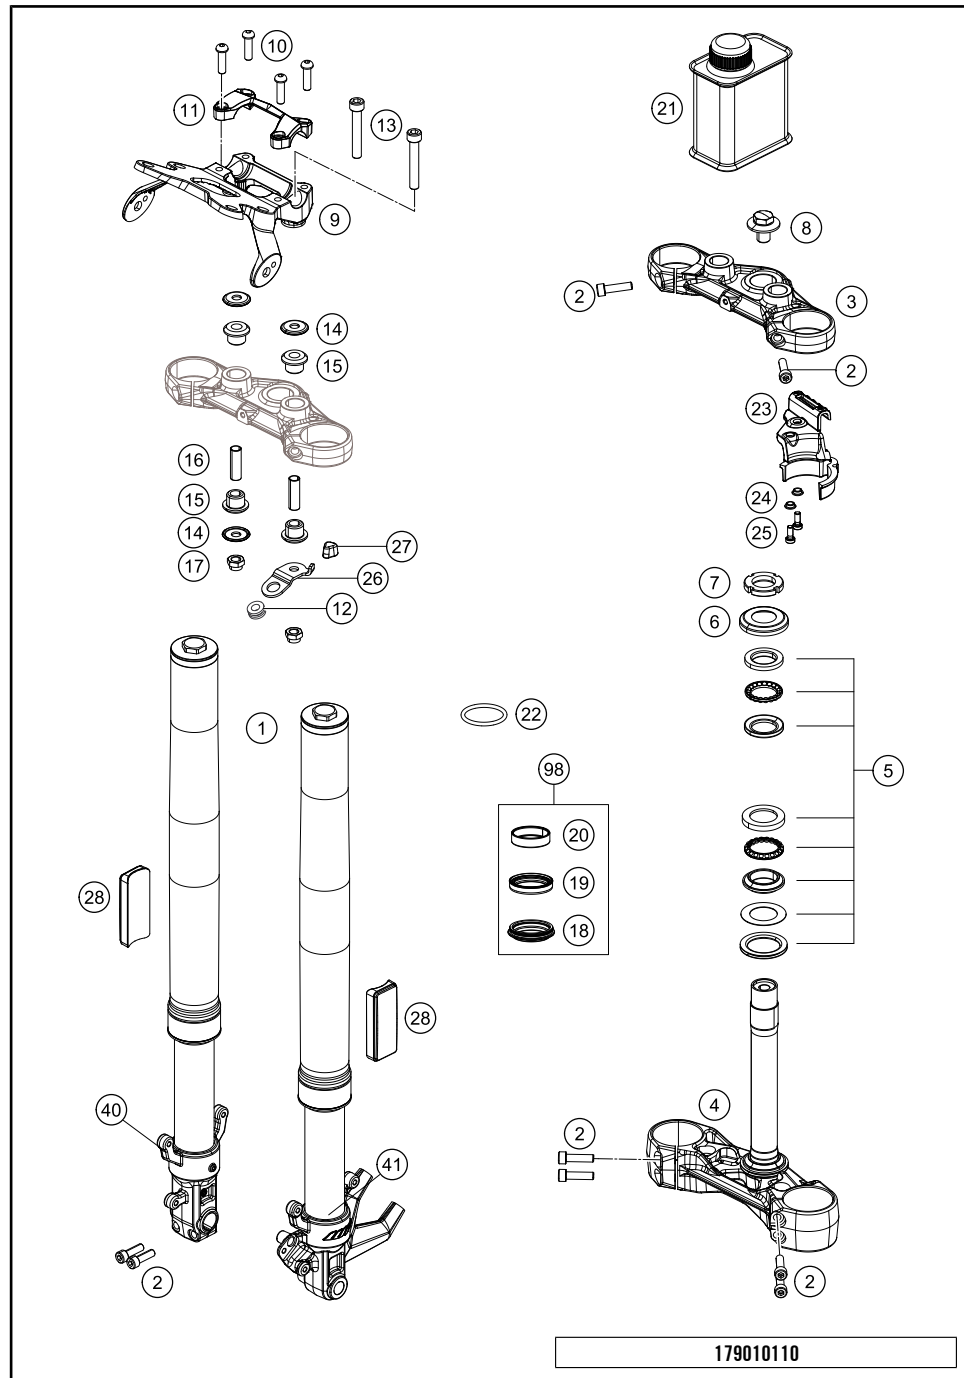

POS	PARTNUMBER	PARTNAME	PIECE
1	93101001100	Assembly leg lh 200 HD	1
1	93101002100	Fork leg r/s cpl.	1
2	90501045000	AH SCREW M8X1.25X30	8
3	93001034033	Upper triple clamp GDC	1
4	93001032133	assembly lower triple clamp GDC	1
5	90101080044	STEERING HEAD BEARING-KIT	1
6	90101086000	protection cap	1
7	90101036000	adjusting ring steering head	1
8	90501044000	steering head screw	1
9	93014064000	Holder handsbar CUM TFT speedo	1
10	J912080293	Bolt socket-M8X1.25XI 29Xblack	4
11	93001038000	Handlebar clamp	1
12	93032060030	Sleeve clutch cable guide	1
13	93001044000	hexagon socket screw M10X1.25X72 8.8	2
14	90101042000	WASHER 10,5X32X2	4
15	90101040000	RUBBER BUSHING	4
16	93001041000	Spacer tube 10.2X12X42	2
17	J982101253	SELF L. NUT M10X1,25 H11 WS17	1
18	43570624	Dirt scarper SKF 43mm black	2
19	43570623	Shaft seal SKF 43x52,9x11,4 black	2
20	43570618	Guide bushing 42x44x20	2
21	48601166S1	FORK OIL SAE4 5L	1
22	40140024	O-ring 43x2 NBR70 siliconized yellow	2
23	93013055000	Hose clamp	1
24	90113055010	sleeve for hose clamp	2
25	J021060156	AH SCREW M6X15 10.9	2
26	93032059000	Bracket clutch cable guide	1
27	93032060020	RUBBER CLUTCH CABLE GUIDE	1
28	90212582001	side reflector, front	2
40	93001007033	assembly fork pipe rh.	1
41	93001006033	assembly fork pipe lh.	1
98	90101000010	REP. KIT FORK KPL.	x

# HANDLEBAR, CONTROLS

125 Duke, white, 2019 EU 2019

POS	PARTNUMBER	PARTNAME	PIECE
1	93002001000	Handlebar	1
2	90102010100	THROTTLE GRIP	1
3	90502039000	FIXED GRIP	1
4	93011074000	Handlebar switch right	1
5	93011070000	Light switch	1
6	93012041000	Mirror right	1
7	93012040000	Mirror left	1
8	93002091000	Throttle cable 125	1
9	93002090000	Clutch cable	1
10	90102016000	PROTECTION CAP THROTTLE CABLE	1
11	93011074010	Distance holder handlebar switch	1
15	93032060000	Clutch armature complete	1
16	90511049000	clutch switch	1
17	93002031000	Clutch lever - NON Adjustable	1
99	90102121000	GRIP SET	1