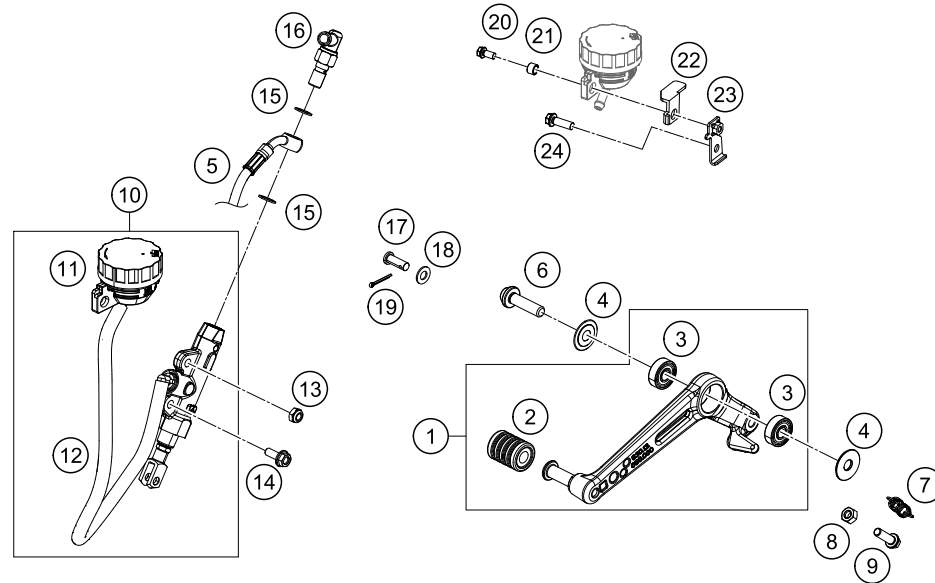

# FRONT BRAKE CONTROL

125 Duke, white, 2019 EU 2019

POS	PARTNUMBER	PARTNAME	PIECE
1	93013001044	Hand brake cylinder complete D13	1
2	93013002000	Hand brake lever loose	1
3	90111050000	brake light switch, front	1
4	90113026000	COPPER GASKET	2
5	90113013000	BANJO SCREW	1
6	93013035000	Brake hose	1
7	90111050050	WIRE BRAKE LIGHT SWITCH FRONT	1

179011310

49397

\* NEW PART

X ON DEMAND

POS	PARTNUMBER	PARTNAME	PIECE
1	93013050033	Footbrake lever complete	1
2	90134035000	GEAR SHIFT LEVER RUBBER	1
3	J625060800	BALL BEARING 608	2
4	90134031020	thrust washer, gear shift lever	2
5	93013037000	Brake hose	1
6	90134034300	BOLT SHIFT LEVER silver	1
6	90534034300	BOLT SHIFT LEVER black	1
7	90113052000	brake pedal spring	1
8	J934060001	nut hex thick	1
9	J025060203	HH COLLAR SCREW M6X20 SW10	1
10	93013060000	Rear master cylinder	1
11	90113009000	BRAKE FLUID RESERVOIR CPL.	1
12	93313073000	reservoir tube kit	1
13	J926060006	nut hex flanged	1
14	90130059000	HH COLLAR SCREW M6X16	1
15	90113026000	COPPER GASKET	2
16	90111051000	brake light switch, rear	1
17	90113057000	pin for fork end	1
18	90103040001	PLAIN WASHER 6,4X12X1	1
19	J094020153	splint pin 2x15mm	1
20	J025060181	Hex collar screw M6X18	1
21	93035065020	Spacer bushing	1
22	93013068010	Bracket, reservoir	1
23	93013068000	Sheet	1
24	J025050103	HH-COLLAR SCREW M5X10	1