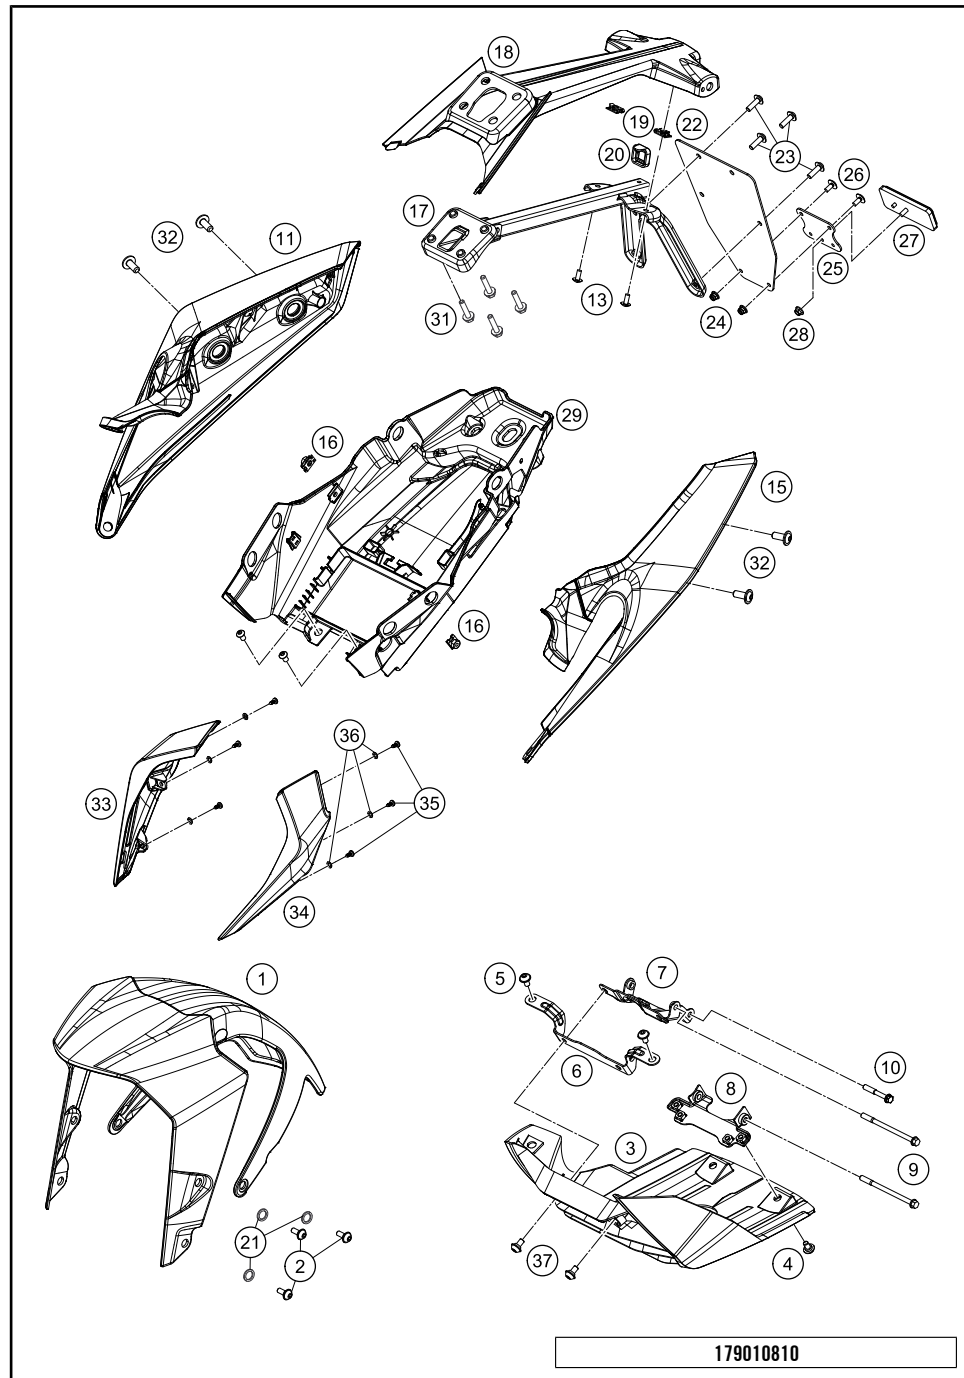

# FUEL PUMP

125 Duke, white, 2019 EU 2019

POS	PARTNUMBER	PARTNAME	PIECE
1	93007088000	Fuel pump	1
2	93041007000	Flange for fuel pump	1
3	J025060128	BOLT FLANGE- M6 X 1 X L12.8 XBRT XST	6
4	93807018000	fuel filter	1
5	93007016100	Fuel hose	1
6	93007015000	Fuel hose	1
7	93141013000	Injector upper part with hose complete	1

179010730

18353

\* NEW PART

X ON DEMAND

POS	PARTNUMBER	PARTNAME	PIECE
1	9300801003328	Front fender cpl. white	1
2	J031050161	Panhead screw with shoulder	6
3	93008020000	Under-engine fairing 125/200	1
4	93008020060	Screw M6X1X9	4
5	90508006001	SOCKET HEAD BOLT M6X12	2
6	93008020050	Retaining bracket	1
7	90108021100	RETAINING PLATE FRONT SPOILER	1
8	90608025000	Retaining bracket	1
9	J026060903	HH COLLAR SCREW M6X90	2
10	93008021050	Hexagon screw M6X1X40	1
11	9300804210028	Side fairing rs cpl. white	1
13	J031050123	Lens head screw M5X12	6
15	9300804110028	Side fairing ls cpl. white	1
16	90108050001	CLIP NUT M5	6
17	93008015000	License plate holder support	1
18	93008015050	License plate holder support cover	1
19	93008083010	Clip Nut M5	2
20	93008015010	Protection rubber	1
21	93009059000	Washer nylon	6
22	90808016000	REAR FENDER EXT.	1
23	90508006003	AH SCREW M6X1X20	4
24	90102031010	HEX NUT M5 AF8	2
25	90514044000	REFLECTOR MOUNTING	1
26	J005050123	FLAT HEAD SCREW M5X12 PH	2
27	90514045000	REFLECTOR	1
28	90204060001	HH COLLAR NUT	1
29	93008019000	Tail end lower part	1
31	J025060226	Hex collar screw M6X22	4
32	90508008001	AH SCREW M8X20	4
33	9300800100030	Side mask right LED black	1
34	9300802400030	Side mask left LED black	1
35	J981030101	Lens head screw M3,5X10	6
36	J125040003	Washer plain small 4.5X8X0.5XBLK	6
37	93008040000	Screw M6X1X13	2