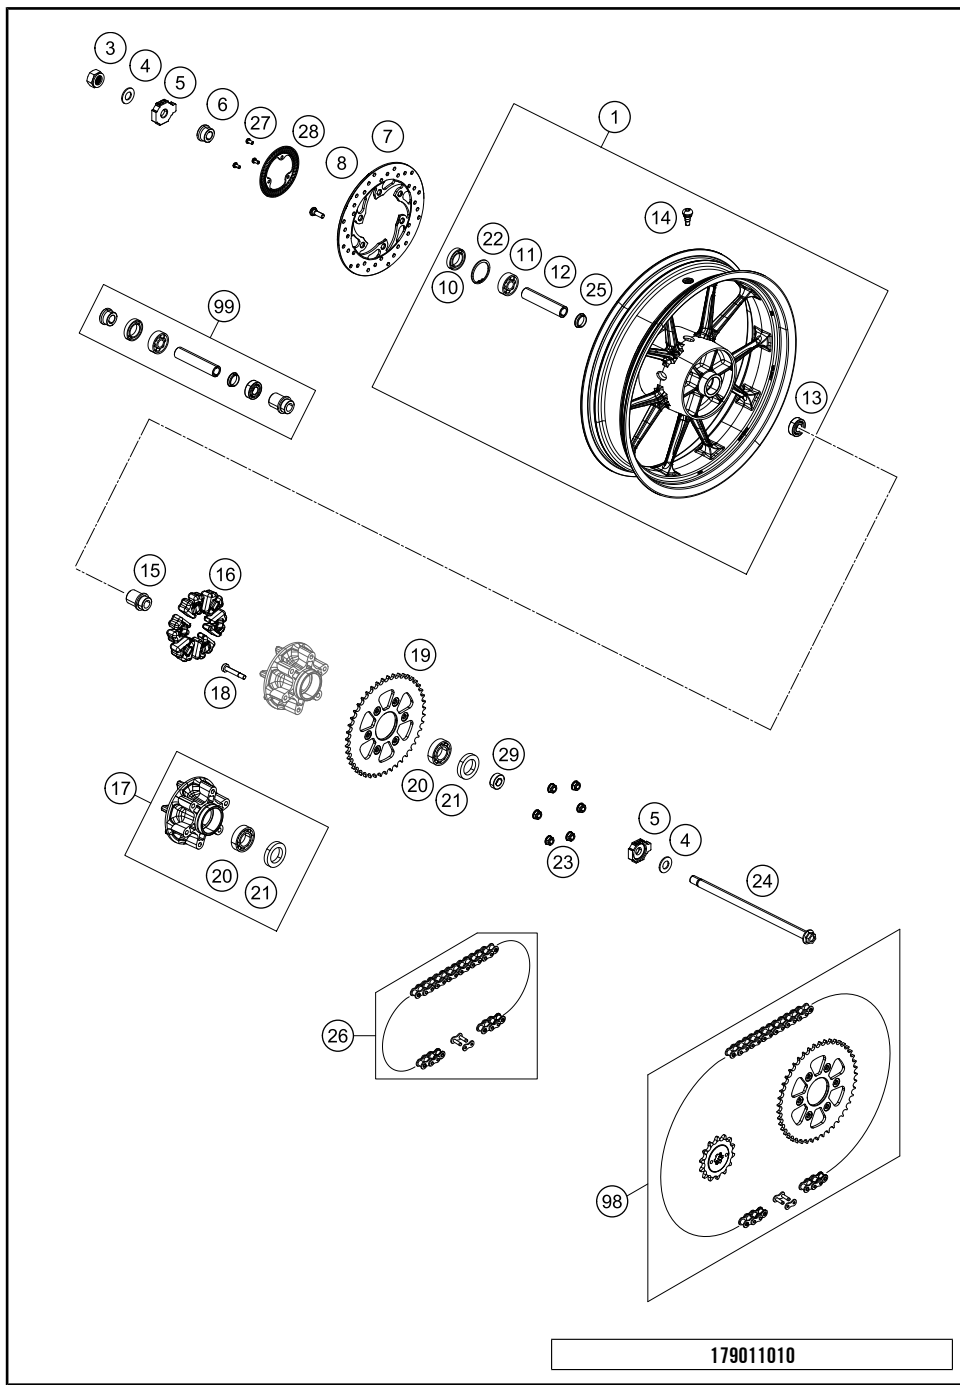

# FRONT WHEEL

125 Duke, white, 2019 EU 2019

POS	PARTNUMBER	PARTNAME	PIECE
1	9300900104430	Front wheel cpl. black	1
2	93009060000	Brake disc front D=300MM	1
3	J760223508	SHAFT SEAL RING 22X35X8	2
4	J625062023	BALL BEARING 6202	2
5	90109011000	Spacer front wheel	1
6	93009081000	Front axle	1
7	90209083000	BEARING BUSHING	2
8	90109082000	flanged bolt M8	1
9	J472035150	Circlip 35X1,5	1
10	90110062000	SPECIAL SCREW M8X25 SELF LOCK.	6
11	90109076000	VALVE CPL.	1
12	90109011001	Fixation bearing spacer tube	1
13	93042020000	SENSORRING ABS	1
99	90109015100	FRONT WHEEL REP. KIT	1

179010910

18445

\* NEW PART

X ON DEMAND

POS	PARTNUMBER	PARTNAME	PIECE
1	9301000104430	Rear wheel cpl. black	1
3	90210086000	wheel spindle nut, rear	1
4	90610087000	washer 15.2x30x2	2
5	90110084000	chain tension adjuster, right	1
6	90110013000	SPACER BUSHING REAR WHEEL R/S	1
7	90110060000	rear brake disk D=230mm	1
8	90110062000	SPECIAL SCREW M8X25 SELF LOCK.	6
10	J760264208	SHAFT SEAL RING 26X42X8	2
11	J625063021	Grooved ball bearing 6302	1
12	90110011000	BEARING SPACER TUBE REAR	1
13	J625062023	BALL BEARING 6202	1
14	90109076000	VALVE CPL.	1
15	90610054000	SPACER BUSHING KRT INSIDE	1
16	90110059100	DAMPER	1
17	90210050000	SPROCKET SUPPORT	1
18	90810052000	SPECIAL SCREW M8X48	6
19	90510051045	rear sprocket 45 teeth	1
20	J625062050	BALL BEARING 6205	1
21	J760295207	SHAFT SEAL RING 29X52X7	1
22	J472042170	CIRCLIP	1
23	90510052000	FLANGED NUT M8X1,25	6
24	90210085000	Axle rear KT03	1
25	90109011001	Fixation bearing spacer tube	1
26	78010167118	CHAIN DID 118 LINKS	1
27	90142021001	SCREW FOR ABS	3
28	90142021000	SENSOR DISC REAR	1
29	90110053000	SPACER CHAIN WHEEL SUPPORT	1
98	00050002060	DRIVETRAIN KIT 125DUKE 14T/45T	1
99	90110015100	REAR WHEEL REP. KIT 390 DUKE	1