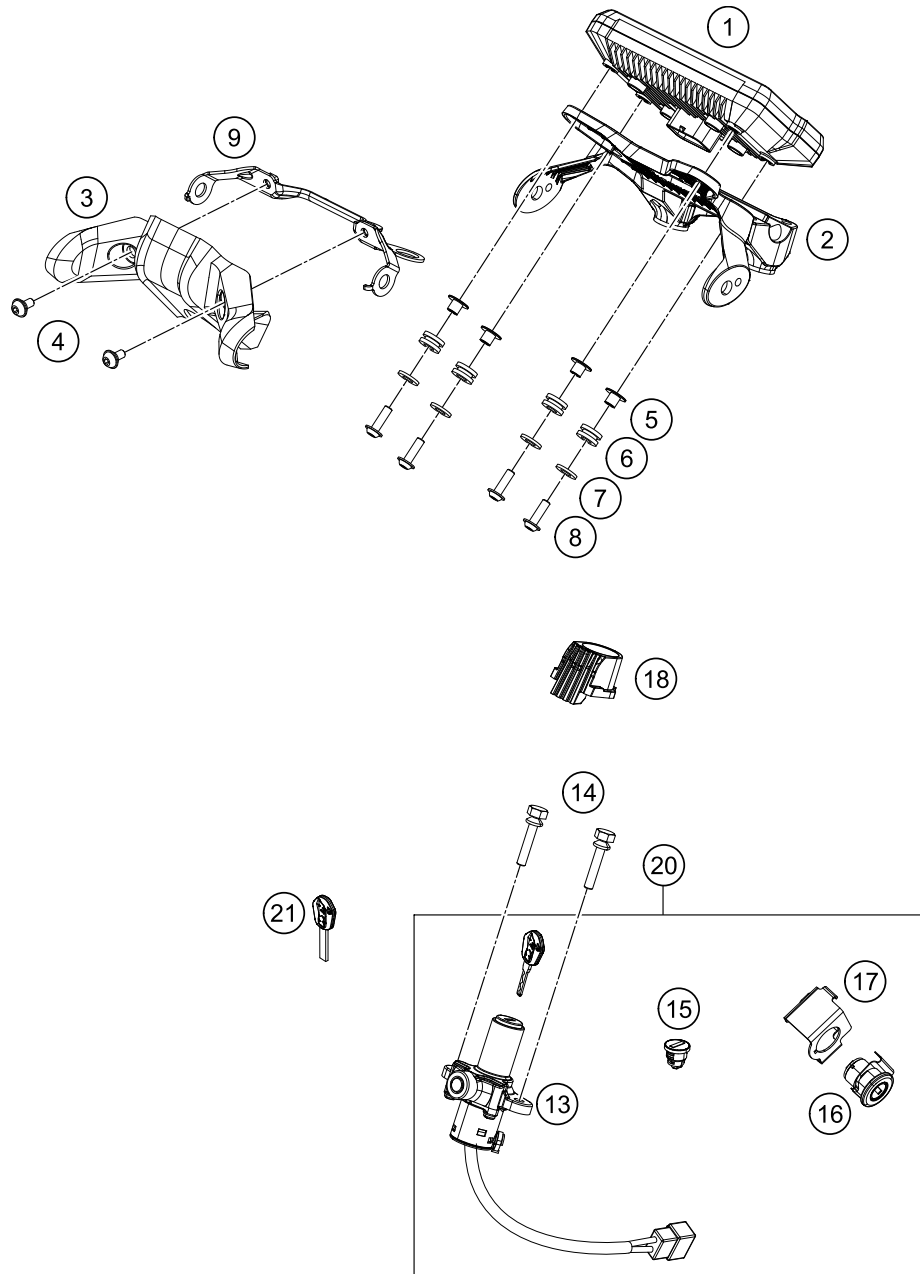

POS	PARTNUMBER	PARTNAME	PIECE
1	93314069100	Kombiinstrument	1
2	93014064000	Holder handsbar CUM TFT speedo	1
3	93014064100	Back cover TFT holder	1
4	93008020060	Screw M6X1X9	2
5	93014062010	Collar TFT speedo small	4
6	90507040001	RUBBER SLEEVE	4
7	93308015010	Washer, license plate holder support	4
8	J031060183	Roundhead screw M5X18	4
9	93014064200	Bracket TFT Cover black	1
13	93011066044	Ignition lock complete	1
14	93011064100	Special screw for ignition lock	2
15	93007008100	Rotor - cap lock	1
16	90107050050	SEAT LOCK	1
17	93007051000	Retaining bracket	1
18	93011066010	Positioning rubber	1
20	90111066144	Lock set	1
21	90111067100	BLANK KEY 125/200 DUKE	x

179011431

51862

* NEW PART

X ON DEMAND