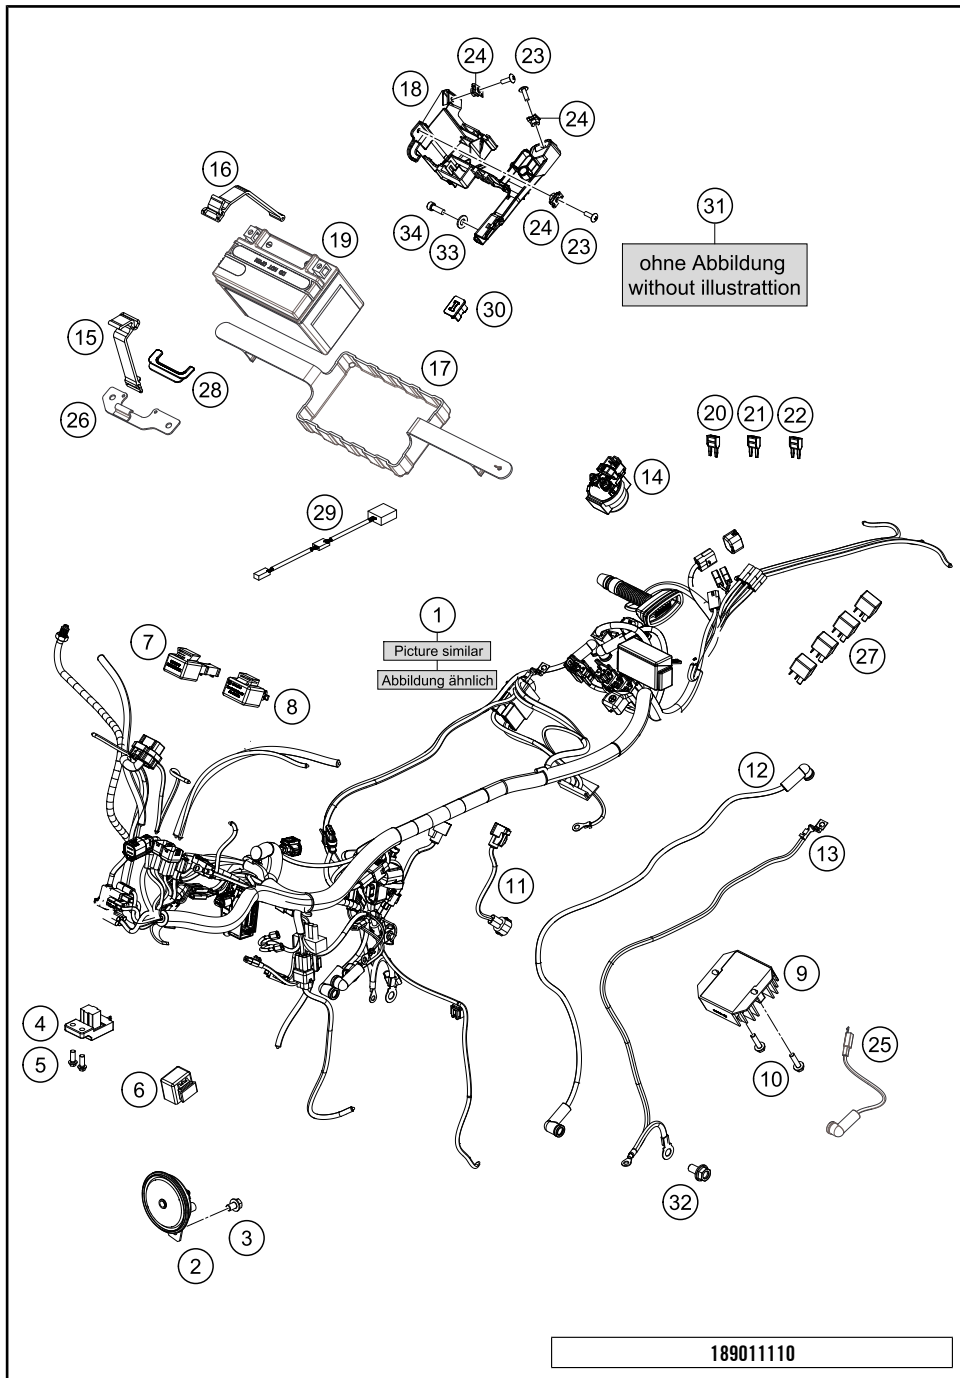

POS	PARTNUMBER	PARTNAME	PIECE
1	93011075000	Main wiring harness	1
2	93011060100	Horn	1
3	J025080123	HH COLLAR SCREW M8X12 SW12	1
4	93541088000	rollover sensor	1
5	J025060169	HH COLLAR SCREW M6X16 SW8	2
6	93811043000	resistor	1
7	93539010000	Start OK control unit	1
8	90511030000	indicator relay	1
9	93011034000	Voltage regulator	1
10	J025060253	bolt flanged M6X25	2
11	93041080050	Cable	1
12	93011059000	Starter cable 6MM	1
13	93011197000	Ground wire	1
14	90111058000	STARTER RELAY	1
15	93011055060	Band batterie	1
16	93011055000	Battery rubber holder	1
17	93011054000	BOX BATTERY	1
18	93008018060	Cross brace cover	1
19	90611053000	BATTERY 12V/8AH	1
20	75011088010	FUSE 10A 07	8
21	75011088015	FUSE 15A 07	3
22	75011088030	FUSE 30A	2
23	J005050123	FLAT HEAD SCREW M5X12 PH	3
24	90108050001	CLIP NUT M5	3
25	93038091000	Pigtail oil pressure switch	1
26	93011056100	Bracket battery band	1
27	90611057000	relay (interlock)	4
28	93011026000	protector	1
29	93511084000	PIGTAIL PH-3 FUEL PUMP	1
30	93008078000	Rubber grommet	2
31	93042033000	Cable earth ABS	1
32	J025060122	Hex collar screw M6X12	2
33	90107088050	WASHER 5,2X14X2MM	1
34	J912050166	bolt socket-M5X0.8XL16XC18.8XBRT	1

189011110

51770

* NEW PART X ON DEMAND