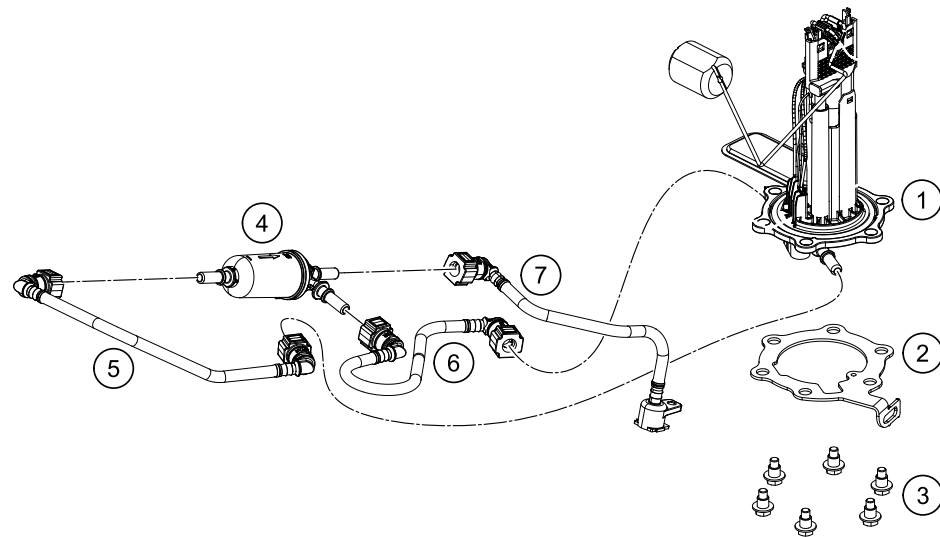

FUEL PUMP

125 Duke, white, 2019 EU 2019

POS	PARTNUMBER	PARTNAME	PIECE
1	93007088000	Fuel pump	1
2	93041007000	Flange for fuel pump	1
3	J025060128	BOLT FLANGE- M6 X 1 X L12.8 XBRT XST	6
4	93807018000	fuel filter	1
5	93007016100	Fuel hose	1
6	93007015000	Fuel hose	1
7	93141013000	Injector upper part with hose complete	1

179010730

18353

* NEW PART

X ON DEMAND