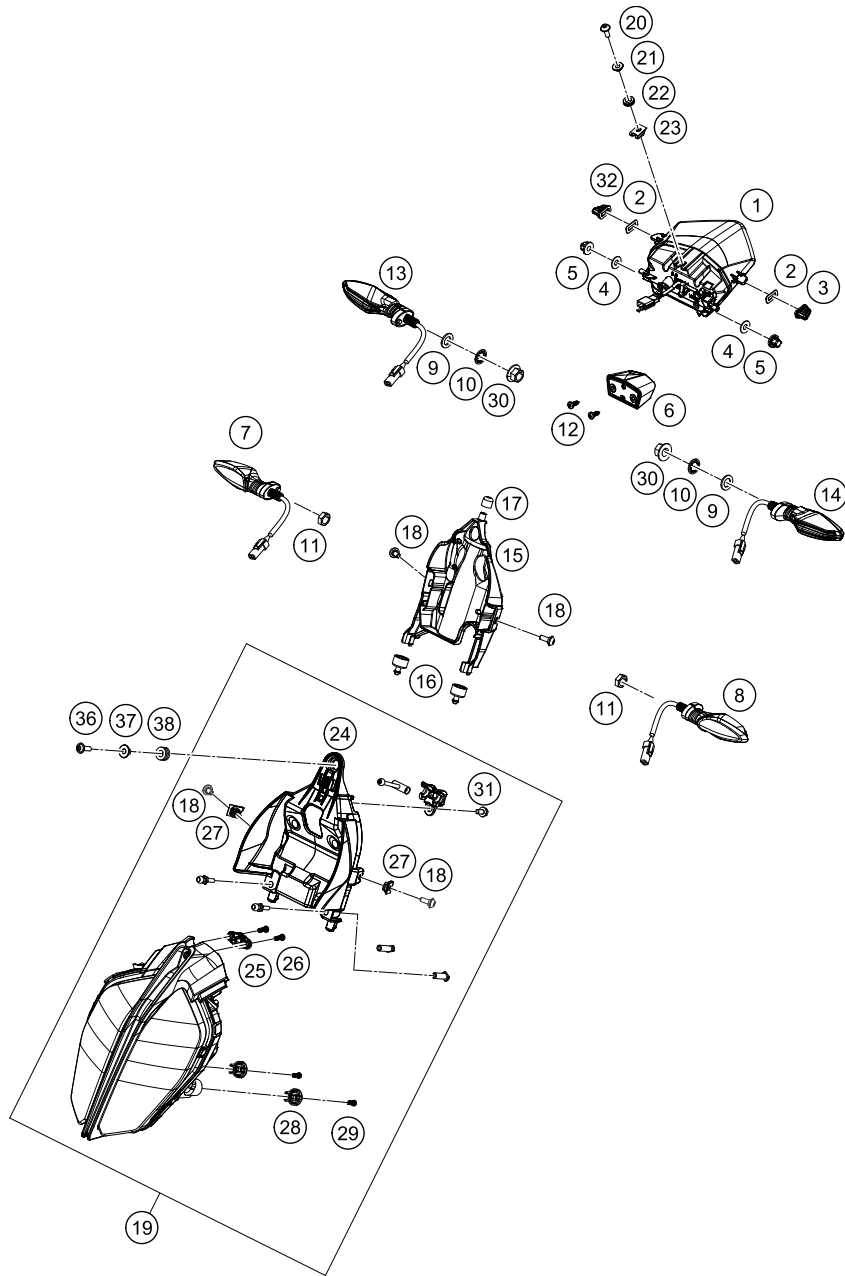

POS	PARTNUMBER	PARTNAME	PIECE
1	93014040100	lamp tail MY17	1
2	93014040040	Washer	2
3	93014040020	Rubber grommet tail light left	1
4	93014040030	Washer	2
5	93014040010	Rubber bushing	2
6	90114047000	LICENSE PLATE ILLUMINATION	1
7	93014026000	Indicator front rh	1
8	93014025000	Indicator front lh	1
9	J125100003	WASHER PLAIN 10,5	2
10	J797100003	TOOTHED WASHER M10	2
11	J934100006	Nut hex thin-M10x1.25	2
12	J981420133	SHEET MET.SCR. DIN 7981 4,2X13	2
13	90514036100	FLASHER REAR R/S	1
14	90514035100	FLASHER REAR L/S	1
15	93014013000	Support	1
16	93014015000	Rubber bushing	2
17	93014014000	Rubber bushing	1
18	93008040000	Screw M6X1X13	4
19	93014001344	Headlight	1
20	93014098000	screw truss-M6X1XL 16Xblack	1
21	93014044000	Tail light box	1
22	93014045000	Rubber grommet	1
23	93008082010	Range change metal nut M6	1
24	93014019100	Holder headlamp LED	1
25	93014024100	bush	1
26	93014024110	Screw M4X14	2
27	93008084010	Range change metal nut M6	2
28	93014009000	bush	2
29	93014009010	Screw M5X12	2
30	90103038002	FLANGED NUT M10X1,25 WS14	2
31	93008020060	Screw M6X1X9	1
32	93014049000	Rubber grommet tail light right	1
36	90508006003	AH SCREW M6X1X20	1
37	93014018100	Collar head lamp holder MTG	1
38	93014017000	Rubber bushing	1

179011412

49824

* NEW PART

X ON DEMAND