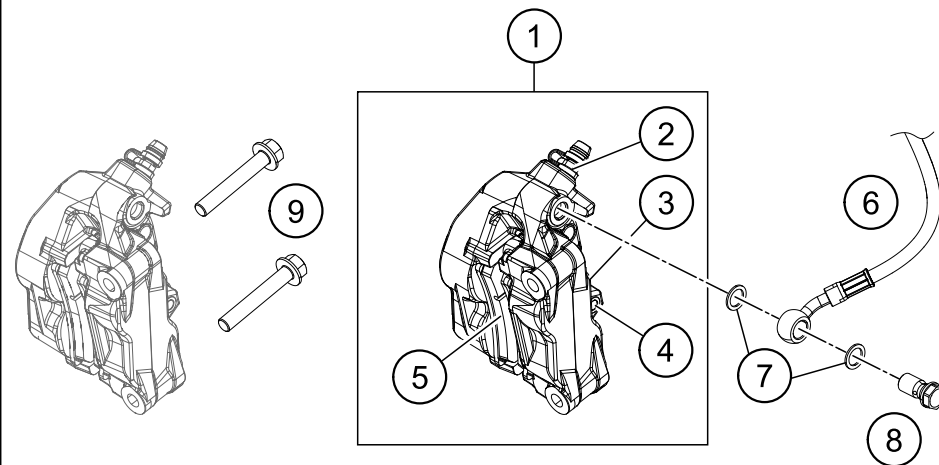

FRONT BRAKE CALIPER

125 Duke, white, 2019 EU 2019

POS	PARTNUMBER	PARTNAME	PIECE
1	90113015000	BRAKE CALIPER RADIAL	1
2	90113021000	BLEEDER SCREW	1
3	90113018000	SPRING CLIP	1
4	90113017000	BOLT F. BRAKE PADS	1
5	93813030044	KIT FRONT BRAKE PAD WITH SHIM	1
6	93013036000	Brake hose	1
7	90113026000	COPPER GASKET	2
8	90113013000	BANJO SCREW	1
9	J01008050S	HH COLLAR SCREW M8X1X50 SW12SS	2

179011360

18355

* NEW PART

X ON DEMAND