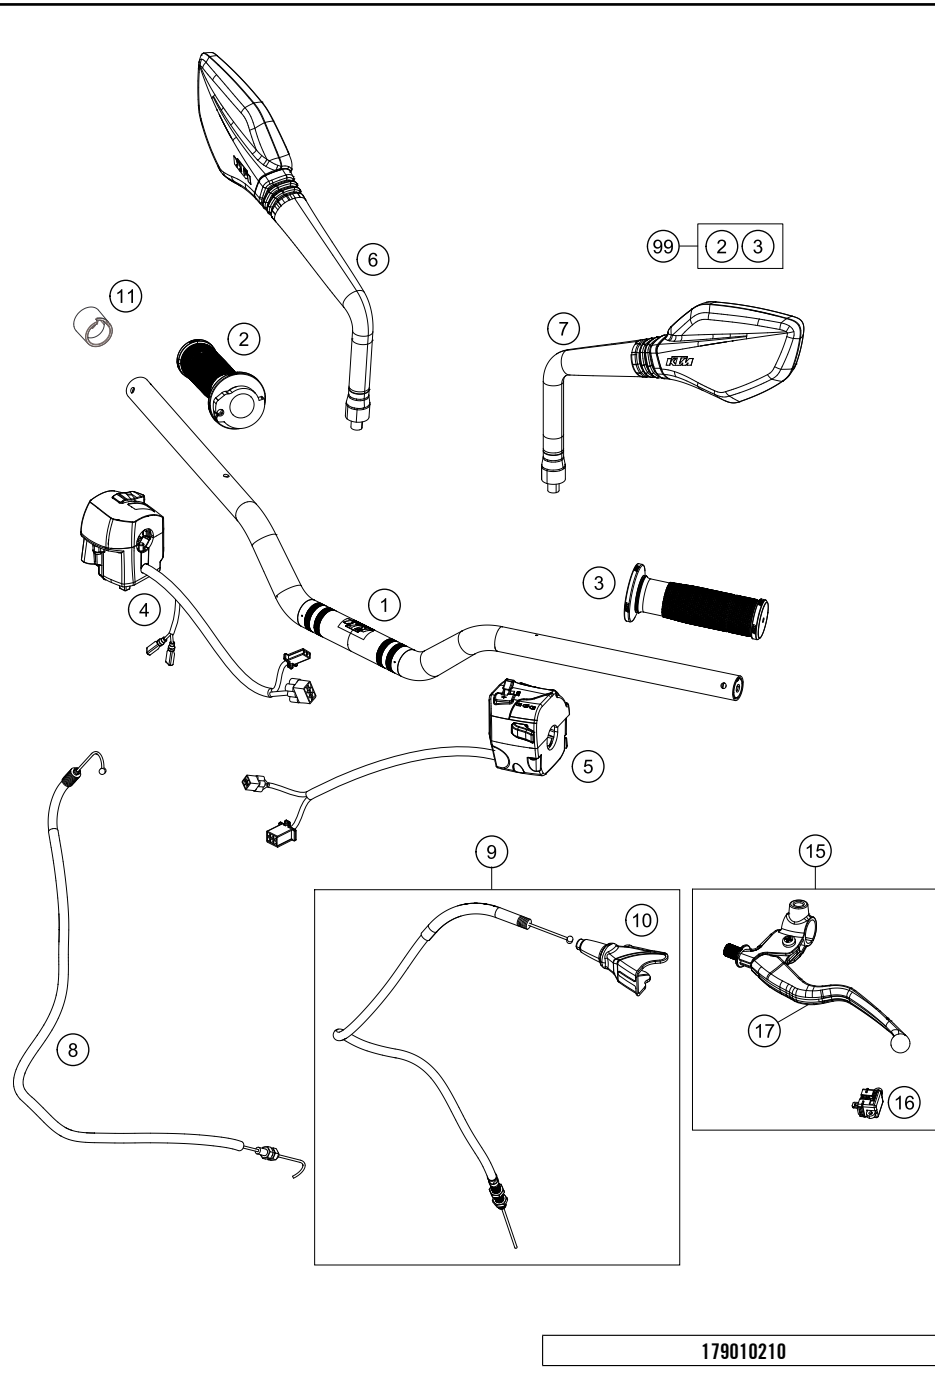

POS	PARTNUMBER	PARTNAME	PIECE
1	93101001100	Assembly leg lh 200 HD	1
1	93101002100	Fork leg r/s cpl.	1
2	90501045000	AH SCREW M8X1.25X30	8
3	93001034033	Upper triple clamp GDC	1
4	93001032133	assembly lower triple clamp GDC	1
5	90101080044	STEERING HEAD BEARING-KIT	1
6	90101086000	protection cap	1
7	90101036000	adjusting ring steering head	1
8	90501044000	steering head screw	1
9	93014064000	Holder handsbar CUM TFT speedo	1
10	J912080293	Bolt socket-M8X1.25XI 29Xblack	4
11	93001038000	Handlebar clamp	1
12	93032060030	Sleeve clutch cable guide	1
13	93001044000	hexagon socket screw M10X1.25X72 8.8	2
14	90101042000	WASHER 10,5X32X2	4
15	90101040000	RUBBER BUSHING	4
16	93001041000	Spacer tube 10.2X12X42	2
17	J982101253	SELF L. NUT M10X1,25 H11 WS17	1
18	43570624	Dirt scarper SKF 43mm black	2
19	43570623	Shaft seal SKF 43x52,9x11,4 black	2
20	43570618	Guide bushing 42x44x20	2
21	48601166S1	FORK OIL SAE4 5L	1
22	40140024	O-ring 43x2 NBR70 siliconized yellow	2
23	93013055000	Hose clamp	1
24	90113055010	sleeve for hose clamp	2
25	J021060156	AH SCREW M6X15 10.9	2
26	93032059000	Bracket clutch cable guide	1
27	93032060020	RUBBER CLUTCH CABLE GUIDE	1
28	90212582001	side reflector, front	2
40	93001007033	assembly fork pipe rh.	1
41	93001006033	assembly fork pipe lh.	1
98	90101000010	REP. KIT FORK KPL.	x

# HANDLEBAR, CONTROLS

125 Duke, white, 2019 EU 2019

POS	PARTNUMBER	PARTNAME	PIECE
1	93002001000	Handlebar	1
2	90102010100	THROTTLE GRIP	1
3	90502039000	FIXED GRIP	1
4	93011074000	Handlebar switch right	1
5	93011070000	Light switch	1
6	93012041000	Mirror right	1
7	93012040000	Mirror left	1
8	93002091000	Throttle cable 125	1
9	93002090000	Clutch cable	1
10	90102016000	PROTECTION CAP THROTTLE CABLE	1
11	93011074010	Distance holder handlebar switch	1
15	93032060000	Clutch armature complete	1
16	90511049000	clutch switch	1
17	93002031000	Clutch lever - NON Adjustable	1
99	90102121000	GRIP SET	1