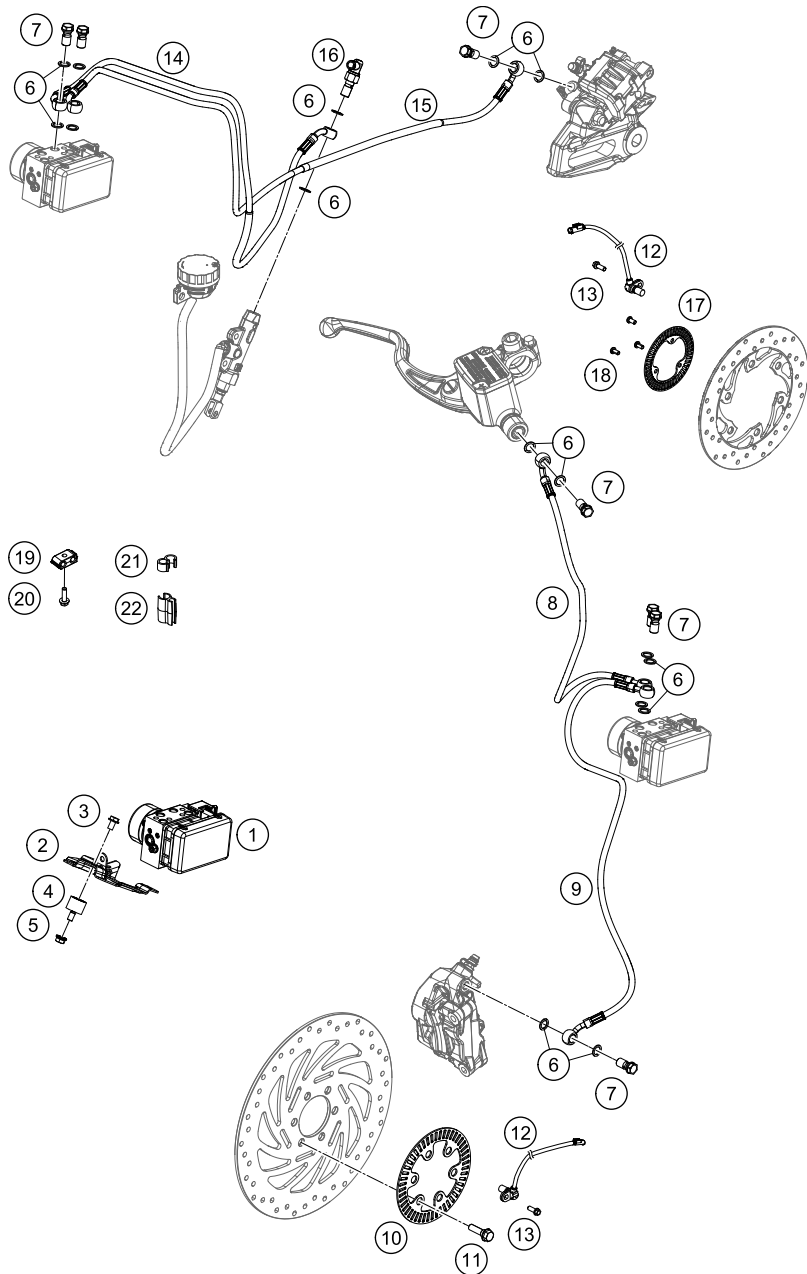

179011431

51862

\* NEW PART

X ON DEMAND

POS	PARTNUMBER	PARTNAME	PIECE
1	93542031144	Unit ABS WET KT19	1
2	93041030020	Retaining bracket	1
3	J026060083	HH COLLAR SCREW M6X8 SW10	3
4	90135001001	silentbloc M6	3
5	J926060000	FLANGED NUT M6 WS10 SELF LOCK.	3
6	90113026000	COPPER GASKET	16
7	90113013000	BANJO SCREW	7
8	93013035000	Brake hose	1
9	93013036000	Brake hose	1
10	93042020000	SENSORRING ABS	1
11	90110062000	SPECIAL SCREW M8X25 SELF LOCK.	6
12	90142125000	ABS SENSOR	2
13	J028060166	BOLT M6X16	2
14	93013037000	Brake hose	1
15	93013038000	Brake hose	1
16	90111051000	brake light switch, rear	1
17	90142021000	SENSOR DISC REAR	1
18	90142021001	SCREW FOR ABS	3
19	93813024000	brake hose clamp	3
20	J025050183	BOLT M5X18	1
21	93813035000	CLAMP SENSOR CABLE	4
22	93813147000	CLAMP FOR BRAKE HOSE	2