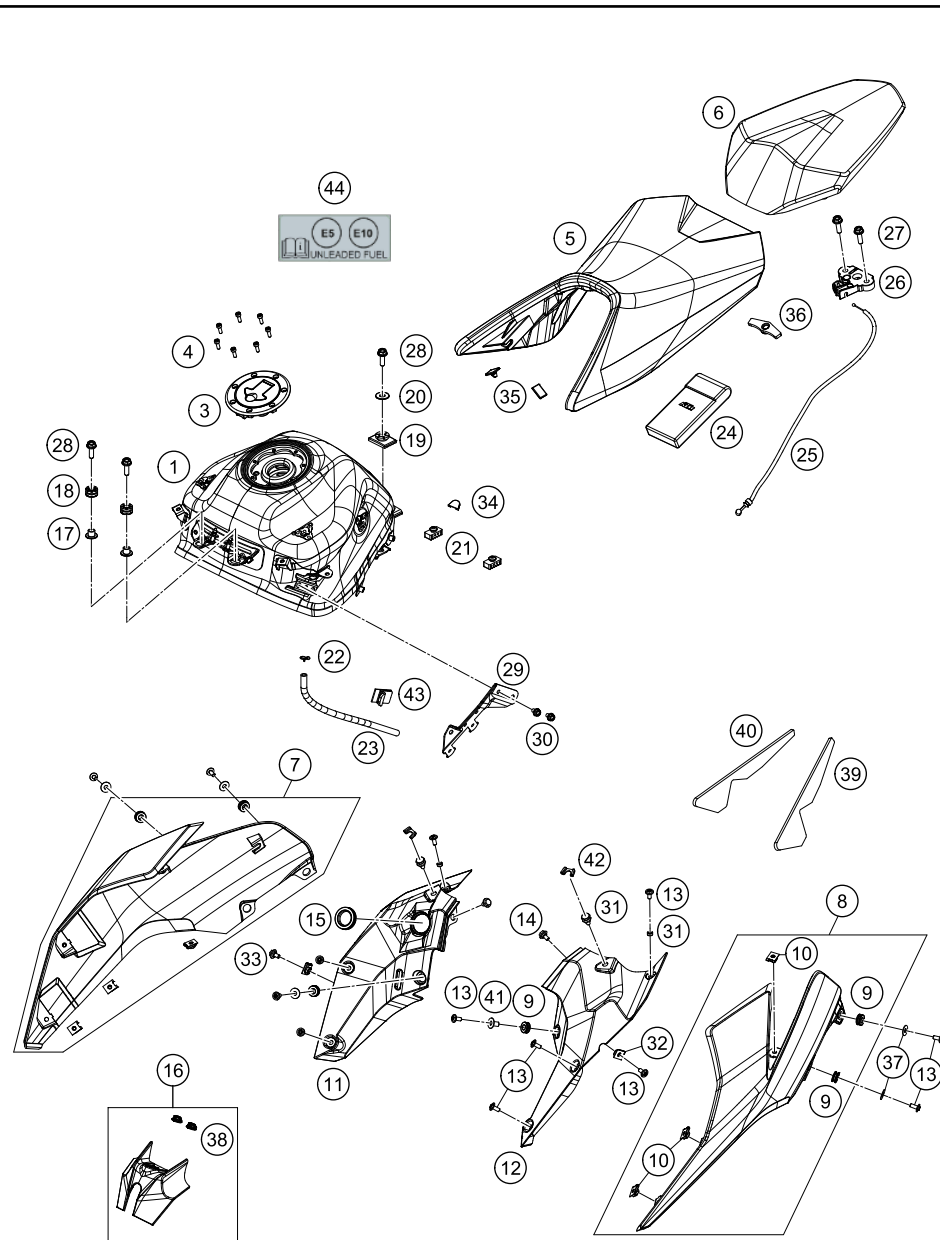

POS	PARTNUMBER	PARTNAME	PIECE
1	93007013100	Fuel tank EVAP MY17 duke 125	1
3	90507008000	TANK CAP	1
4	J912050151	AH SCREW M5X14 BLACK	7
5	93007040000	Rider seat	1
6	93007047000	Seat passenger complete	1
7	9300805100028	Frontspoiler right white	1
8	9300805000028	Frontspoiler left white	1
9	930080500040	Rubber bushing	6
10	93003077000	Clip nut M6	6
11	93008055000	Inner cover right	1
12	93008056000	Inner cover left	1
13	90508006001	SOCKET HEAD BOLT M6X12	12
14	93008048000	Special screw	2
15	93035065010	Rubber bushing	1
16	93008057033	Cover for ignition lock complete	1
17	93008034000	Bushing	2
18	90507013006	GROMMET TANK MOUNTING	2
19	93007014000	Tank guard rear	1
20	90111060010	WASHER PLAIN 8,4X25X2	1
21	93007040010	Seat cowl pad	2
22	90507017000	HOSE CLAMP	1
23	93015029050	Hose active carbon filter	1
24	90529099000	TOOLKIT	1
25	93007052000	Cable seat lock	1
26	93007050000	Sseat lock ZSB	1
27	J025060203	HH COLLAR SCREW M6X20 SW10	2
28	J025080253	Hexagon screw M8X25	3
29	93015102000	Fastening	1
30	J025060103	HH COLLAR SCREW M6X10 SW10	2
31	93008044000	Sleeve spoiler inner RR MTG	2
32	90103097000	clip nut	2
33	90108076000	SPECIAL SCREW M6X12X3	1
34	93008059000	Rubber cap tank	4
35	90507047041	SEAT DUMPER SOZIUS SEAT	2
36	93007046000	Seat cowl pad	1
37	930080500050	Washer 6.2X20X1.5	6
38	93011068010	Rubber grommet ignition lock cover	2
39	93007025020	Tape cover LH	1

199010710

51864

* NEW PART

X ON DEMAND