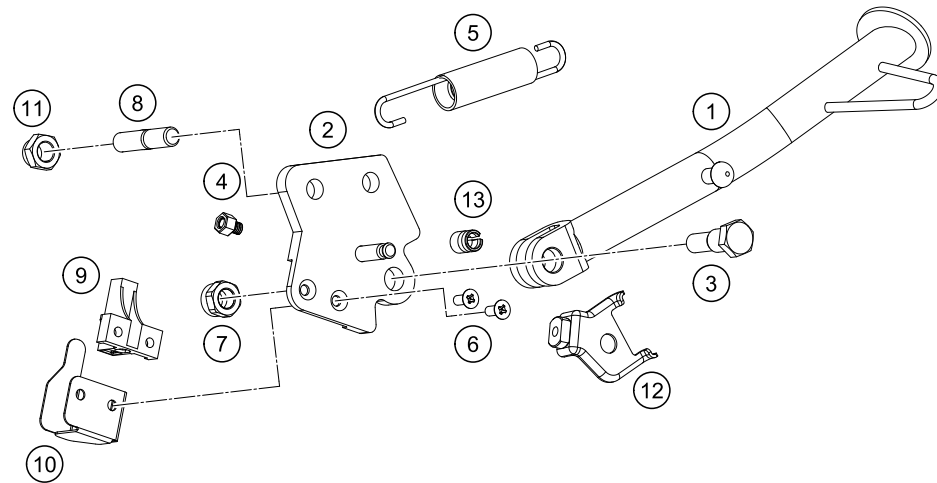

53873

* NEW PART

X ON DEMAND

209300310

POS	PARTNUMBER	PARTNAME	PIECE
39	93003002030	Bracket seat mount loose	1
40	93007044000	Retaining pin	2
41	93003001070	Seat cowl front complete	1
42	93008023000	Rubber buffer	2
43	93007047033	Seat support complete	2
44	J912080303	hexagon socket screw M8X30	2
45	93007046050	Screw	2
46	93003002070	hexagon socket screwM8X1.25X25	4
47	J125080001	Washer M8	4
48	90103098000	BOLT	4
49	93003056000	Passenger footrest bracket	1
50	J912060143	Hex socket screw M6X14	2
51	93008019070	hexagon socket screw M8X31	2
52	J125080002	Washer plain	2
53	93006040060	Retaining bracket	1
54	J005050123	FLAT HEAD SCREW M5X12 PH	1
55	90111045050	CABLE BRACKET	1
56	90103032000	FLANGED BOLT M6X14	2
57	93013041000	Retaining bracket	1
58	J025060109	HH-COLLAR SCREW M6X10 SW8	1
59	93013026000	Support	1
60	J031050121	Roundhead screw M4X12	1
61	93032059010	Guide clutch cable	1
62	90108050001	CLIP NUT M5	1
63	93008043000	Screw M6X1X25	1
64	J912101283	Hexagon screw M10X128	1
65	J125100009	Washer M10	1
66	90108023100	Clip	2
67	J912080226	Bolt socket-M8X1.25Xl22Xcl8.8Xbl	2
68	J125140003	Washer - plain	1
69	J912080251	Hexagon screw M8X25	2
70	93008041060	guard ih	1
71	J031060106	SCREW BUTTON HEAD-M5X0.8XL 8XB	2

53873

* NEW PART

X ON DEMAND

POS	PARTNUMBER	PARTNAME	PIECE
1	93003023100	Side stand	1
2	xy	Dummy_SPC_Bajajteil SHIELD SWITCH STAND SIDE	1
3	90103027000	SCREW F. SIDE STAND	1
4	xy	Dummy_SPC_Bajajteil HOLDER MAGNET	1
5	90603024000	SIDE STAND SPRING	1
6	J900000501200	Senkkopfschraube M5x12	2
7	J982101253	SELF L. NUT M10X1,25 H11 WS17	1
8	93003027000	bolt stud-M10X1.25XL20XBRXPRECOAT	2
9	93511045000	SWITCH SIDE STAND	1
10	93003026100	Side stand bracket	1
11	93003034000	nut U flang-M10X1.25XHT.8.5XBRT	2
12	xy	Dummy_SPC_Bajajteil BRACKET HOLDER MAGNET	1
13	90111040100	Bushing	1