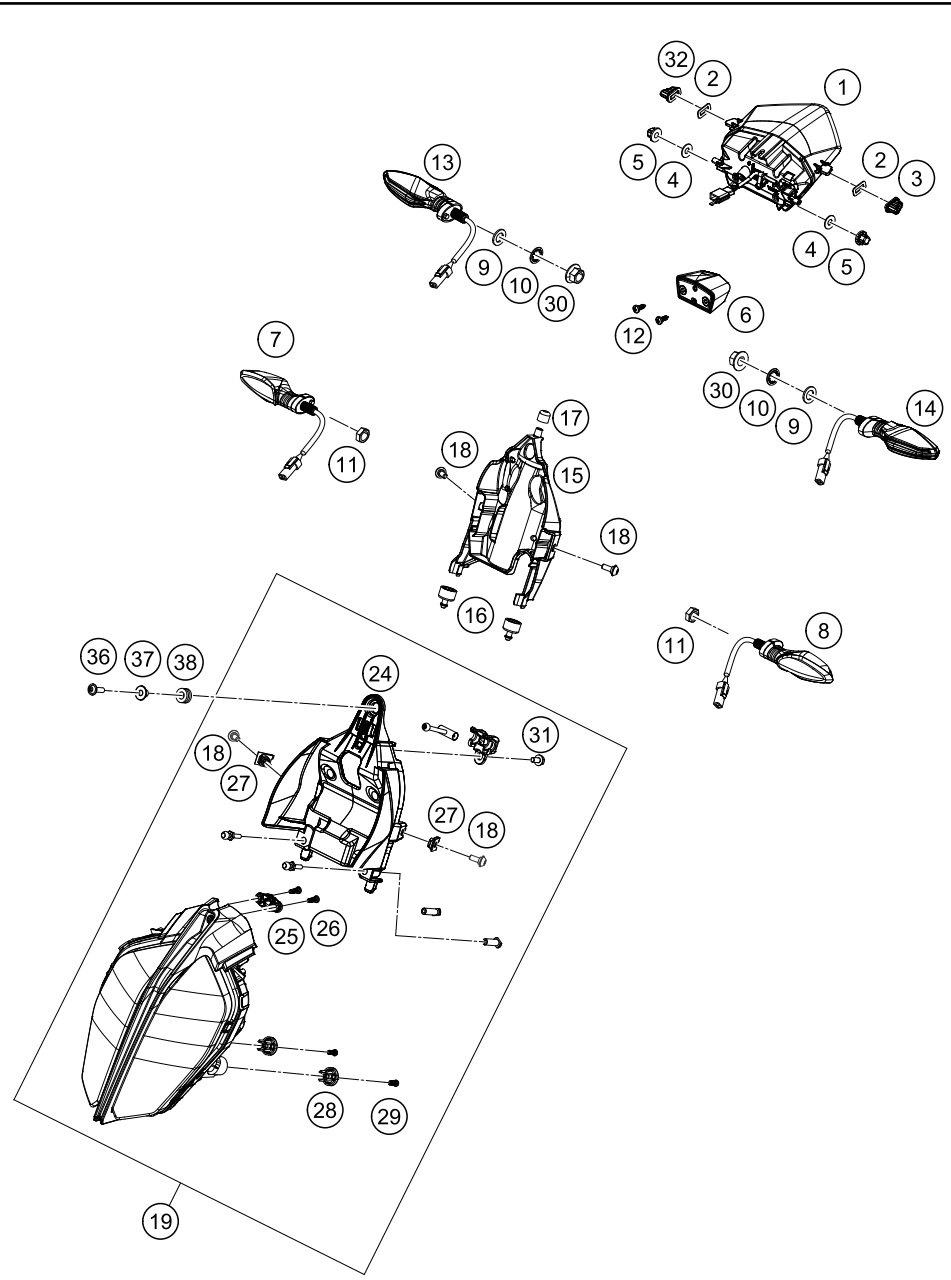

179011390

18356

* NEW PART

X ON DEMAND

POS	PARTNUMBER	PARTNAME	PIECE
1	93014040100	lamp tail MY17	1
2	93014040040	Washer	2
3	93014040020	Rubber grommet tail light left	1
4	93014040030	Washer	2
5	93014040010	Rubber bushing	2
6	90114047000	LICENSE PLATE ILLUMINATION	1
7	93014026000	Indicator front rh	1
8	93014025000	Indicator front lh	1
9	J125100003	WASHER PLAIN 10,5	2
10	J06797100183	Toothed washer, M10	2
11	J934100006	Nut hex thin-M10x1.25	2
12	J981420133	SHEET MET.SCR. DIN 7981 4,2X13	2
13	90514036100	FLASHER REAR R/S	1
14	90514035100	FLASHER REAR L/S	1
15	93014013000	Support	1
16	93014015000	Rubber bushing	2
17	93014014000	Rubber bushing	1
18	93008040000	Screw M6X1X13	4
19	93014001344	Headlight	1
24	93014019100	Holder headlamp LED	1
25	93014024100	bush	1
26	93014024110	Screw M4X14	2
27	93008084010	Range change metal nut M6	2
28	93014009000	bush	2
29	93014009010	Screw M5X12	2
30	J934100001	Hex nut, M10	2
31	93008020060	Screw M6X1X9	1
32	93014049000	Rubber grommet tail light right	1
36	90508006003	AH SCREW M6X1X20	1
37	93014018100	Collar head lamp holder MTG	1
38	93014017000	Rubber bushing	1