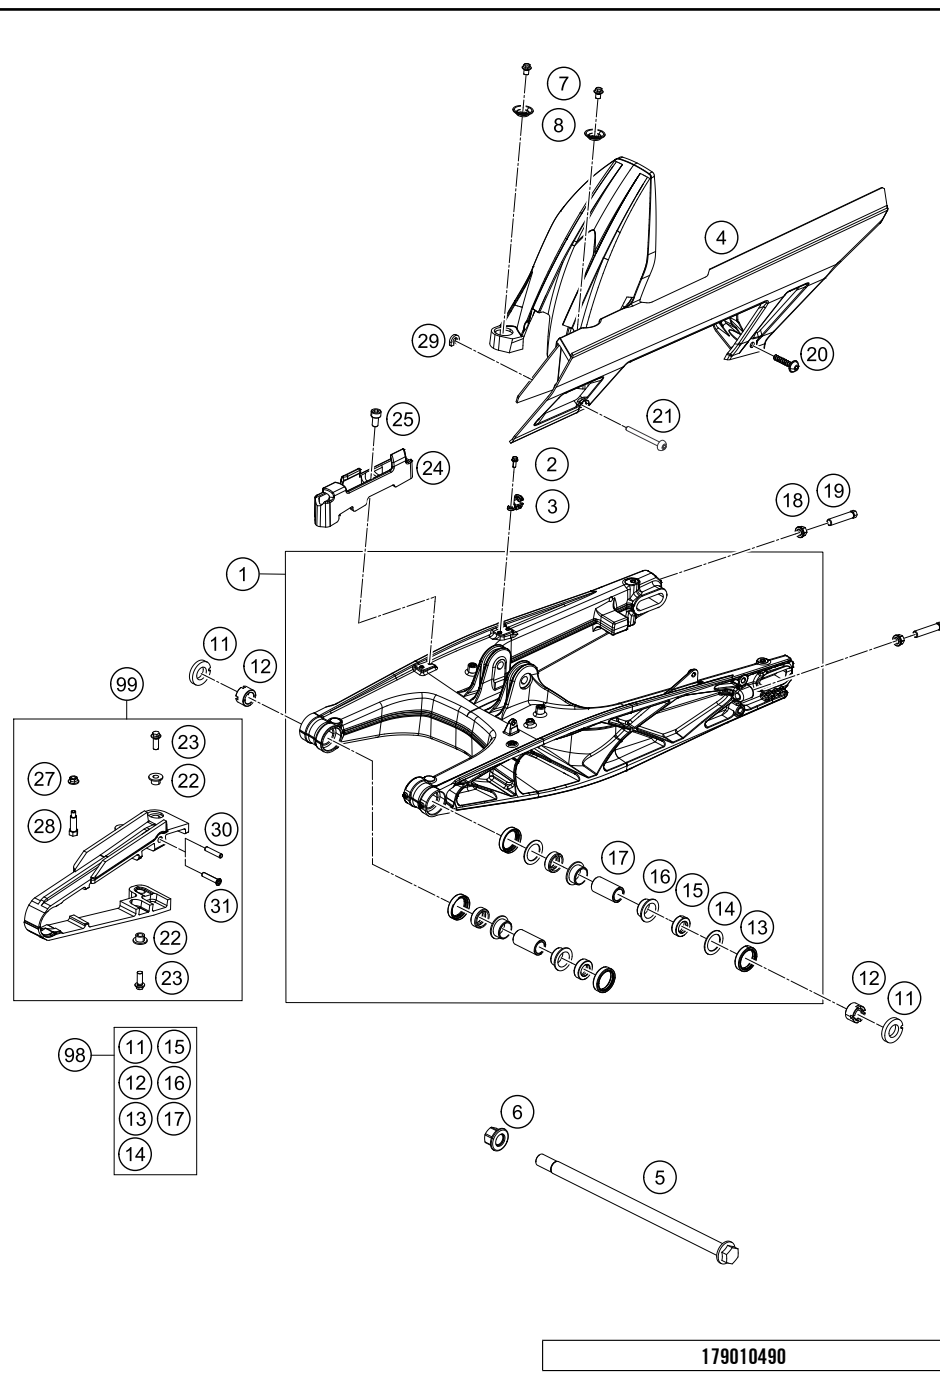

53873

* NEW PART

X ON DEMAND

POS	PARTNUMBER	PARTNAME	PIECE
1	93003023100	Side stand	1
2	xy	Dummy_SPC_Bajajteil SHIELD SWITCH STAND SIDE	1
3	90103027000	SCREW F. SIDE STAND	1
4	xy	Dummy_SPC_Bajajteil HOLDER MAGNET	1
5	90603024000	SIDE STAND SPRING	1
6	J900000501200	Senkkopfschraube M5x12	2
7	J982101253	SELF L. NUT M10X1,25 H11 WS17	1
8	93003027000	bolt stud-M10X1.25XL20XBRXPRECOAT	2
9	93511045000	SWITCH SIDE STAND	1
10	93003026100	Side stand bracket	1
11	93003034000	nut U flang-M10X1.25XHT.8.5XBRT	2
12	xy	Dummy_SPC_Bajajteil BRACKET HOLDER MAGNET	1
13	90111040100	Bushing	1

179010410

18348

* NEW PART

X ON DEMAND

POS	PARTNUMBER	PARTNAME	PIECE
1	28104030044	Schwinge kpl.	1
2	J011050133	HH COLLAR SCREW M5X13 SW8	1
3	90113047000	brake hose guide	1
4	93004060100	Chain cover	1
5	90104037000	Shaft swing arm L=299mm	1
6	90104038000	FLANGED NUT M14X1,5	1
7	J025060081	Hex collar screw M6X8	2
8	93004051000	Supporting shell	2
11	93004042000	Special wahser	2
12	90104046000	swingarm adjusting ring	2
13	90104034001	OIL SEAL RING 25X32X7	4
14	90104036000	Thrust washer 22.2x31.7x1	2
15	90104034000	cup for radial shaft seal	4
16	90104031000	lgus plain bearing	4
17	90104032000	sleeve bushing 15.1x20x38	2
18	90104010002	flanged hex nut M10x1.25 WS13	2
19	90104040000	BOLT HEX M10X1,25X50 WS10	2
20	93004064000	Plastic screw 6x30	1
21	93004065000	hexagon socket screw M5X0.8X55	1
22	90604062000	chain slider bushing	2
23	J025060169	HH COLLAR SCREW M6X16 SW8	2
24	93013047000	Support	1
25	J912050102	ISK-Schraube M5x10	1
27	90204060001	HH COLLAR NUT	1
28	90104040100	screw M5x0.8x30	1
29	90504067000	WASHER CHAIN SLIDING GUARD	1
30	90104070020	SLEEVE CHAIN GUARD	1
31	90904070020	SLEEVE CHAIN GUARD	1
98	90104230010	SWINGARM REP. KIT 11-17	x
99	90104066310	CHAIN GUARD KIT 125/200	x