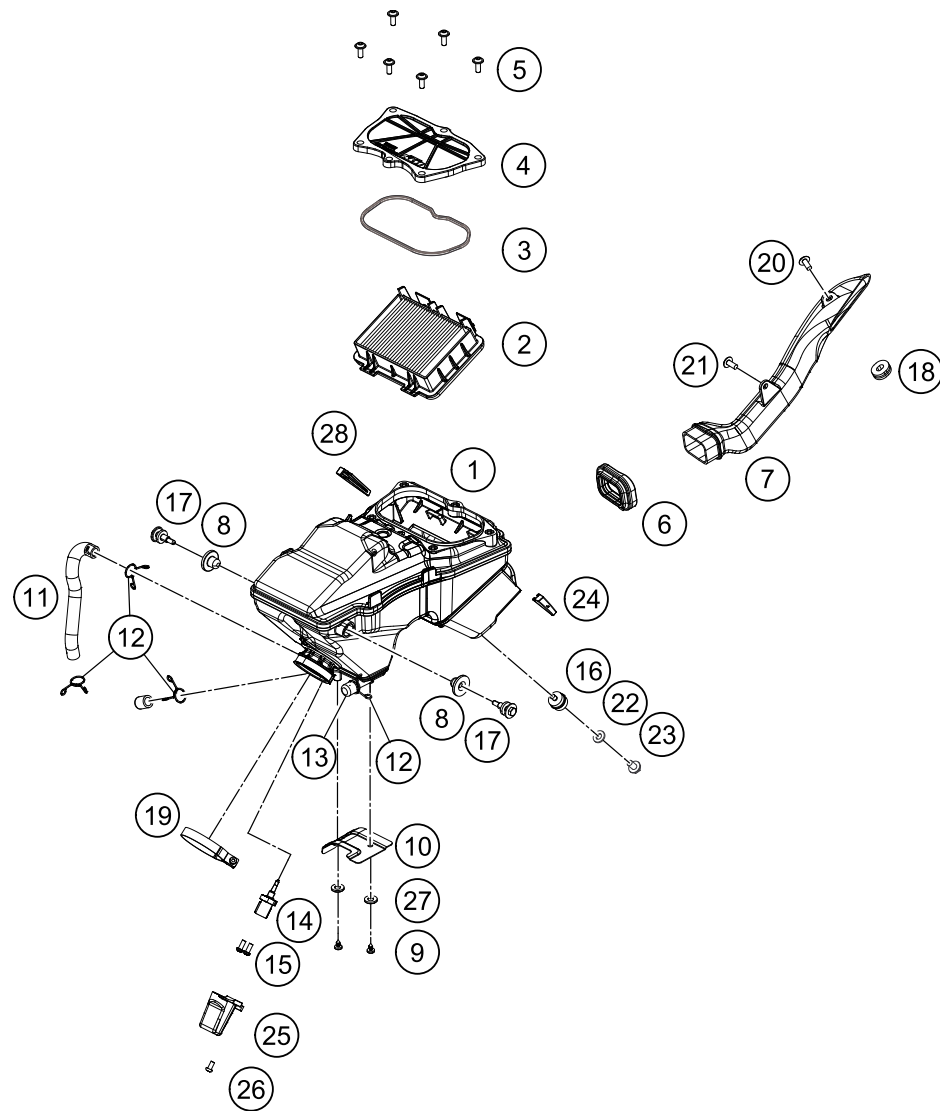

179010510

18350

* NEW PART

X ON DEMAND

POS	PARTNUMBER	PARTNAME	PIECE
1	93006001044	Air filter box complete	1
2	93006015000	FILTER	1
3	93006020050	Seal	1
4	93006002000	Air filter box cover	1
5	93006039000	Flat-head screw M6	4
6	93006001060	Carburetor connection boot	1
7	93006040000	Duct dirty side	1
8	93006001080	Damping rubber	2
9	J031050103	Screw Truss M5X0.8	2
10	93006001070	Heat protection	1
11	93030087200	Engine vent hose	1
12	90130087001	HOSE CLAMP	4
13	93030089000	Plug	1
14	93041080000	Intake air temperature sensor	1
15	J005050126	Lens head screw M5X12	2
16	90106001007	SILENT BLOCK AIRFILTER	1
17	93007046050	Screw	2
18	93008019010	Rubber bushing	1
19	90106027100	HOSE CLAMP	1
20	J031050163	CHEESE-HEAD SCREW M5X16	1
21	J031050166	Screw truss M5X16	1
22	J125060004	Washer, M6	1
23	J026060083	HH COLLAR SCREW M6X8 SW10	1
24	93006001015	Rubber cowl pad	1
25	93041080060	SENSOR COVER	1
26	J005050101	Oval head screw M5X10	1
27	90505090050	WASHER ASBESTOS	2
28	93006021000	Distance piece air filter box right	1