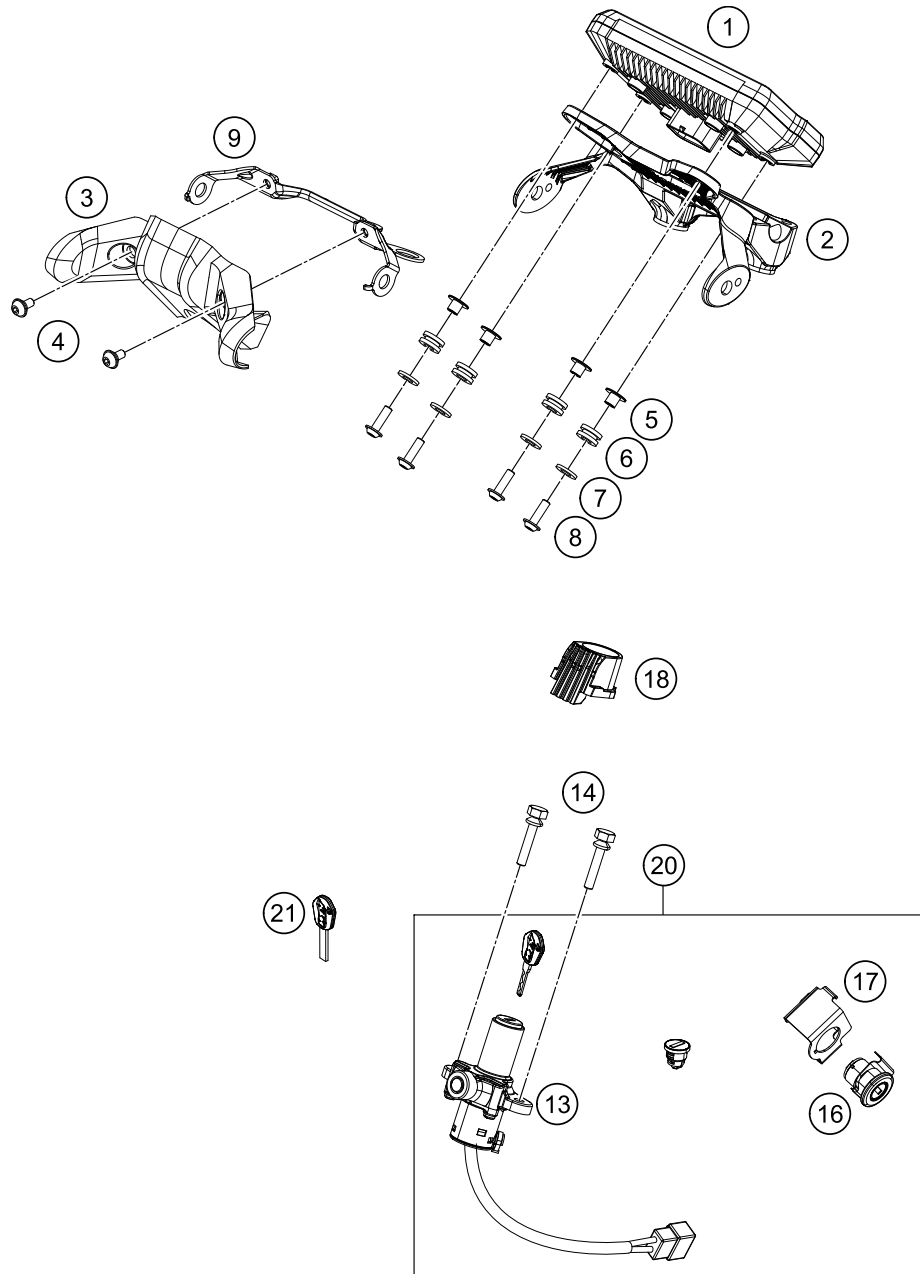

179011390

18356

* NEW PART

X ON DEMAND

POS	PARTNUMBER	PARTNAME	PIECE
1	93014040100	lamp tail MY17	1
2	93014040040	Washer	2
3	93014040020	Rubber grommet tail light left	1
4	93014040030	Washer	2
5	93014040010	Rubber bushing	2
6	90114047000	LICENSE PLATE ILLUMINATION	1
7	93014026000	Indicator front rh	1
8	93014025000	Indicator front lh	1
9	J125100003	WASHER PLAIN 10,5	2
10	J06797100183	Toothed washer, M10	2
11	J934100006	Nut hex thin-M10x1.25	2
12	J981420133	SHEET MET.SCR. DIN 7981 4,2X13	2
13	90514036100	FLASHER REAR R/S	1
14	90514035100	FLASHER REAR L/S	1
15	93014013000	Support	1
16	93014015000	Rubber bushing	2
17	93014014000	Rubber bushing	1
18	93008040000	Screw M6X1X13	4
19	93014001344	Headlight	1
24	93014019100	Holder headlamp LED	1
25	93014024100	bush	1
26	93014024110	Screw M4X14	2
27	93008084010	Range change metal nut M6	2
28	93014009000	bush	2
29	93014009010	Screw M5X12	2
30	J934100001	Hex nut, M10	2
31	93008020060	Screw M6X1X9	1
32	93014049000	Rubber grommet tail light right	1
36	90508006003	AH SCREW M6X1X20	1
37	93014018100	Collar head lamp holder MTG	1
38	93014017000	Rubber bushing	1

179011412

53876

* NEW PART X ON DEMAND

POS	PARTNUMBER	PARTNAME	PIECE
1	93314069100	Dashboard	1
2	93014064000	Holder handsbar CUM TFT speedo	1
3	93014064100	Back cover TFT holder	1
4	93008020060	Screw M6X1X9	2
5	93014062010	Collar TFT speedo small	4
6	90507040001	RUBBER SLEEVE	4
7	93308015010	Washer, license plate holder support	4
8	J031060183	Roundhead screw M5X18	4
9	93014064200	Bracket TFT Cover black	1
13	93011066044	Ignition lock complete	1
14	93011064100	Special screw for ignition lock	2
16	90107050050	SEAT LOCK	1
17	93007051000	Retaining bracket	1
18	93011066010	Positioning rubber	1
20	90111066144	Lock set	1
21	90111067100	BLANK KEY 125/200 DUKE	x