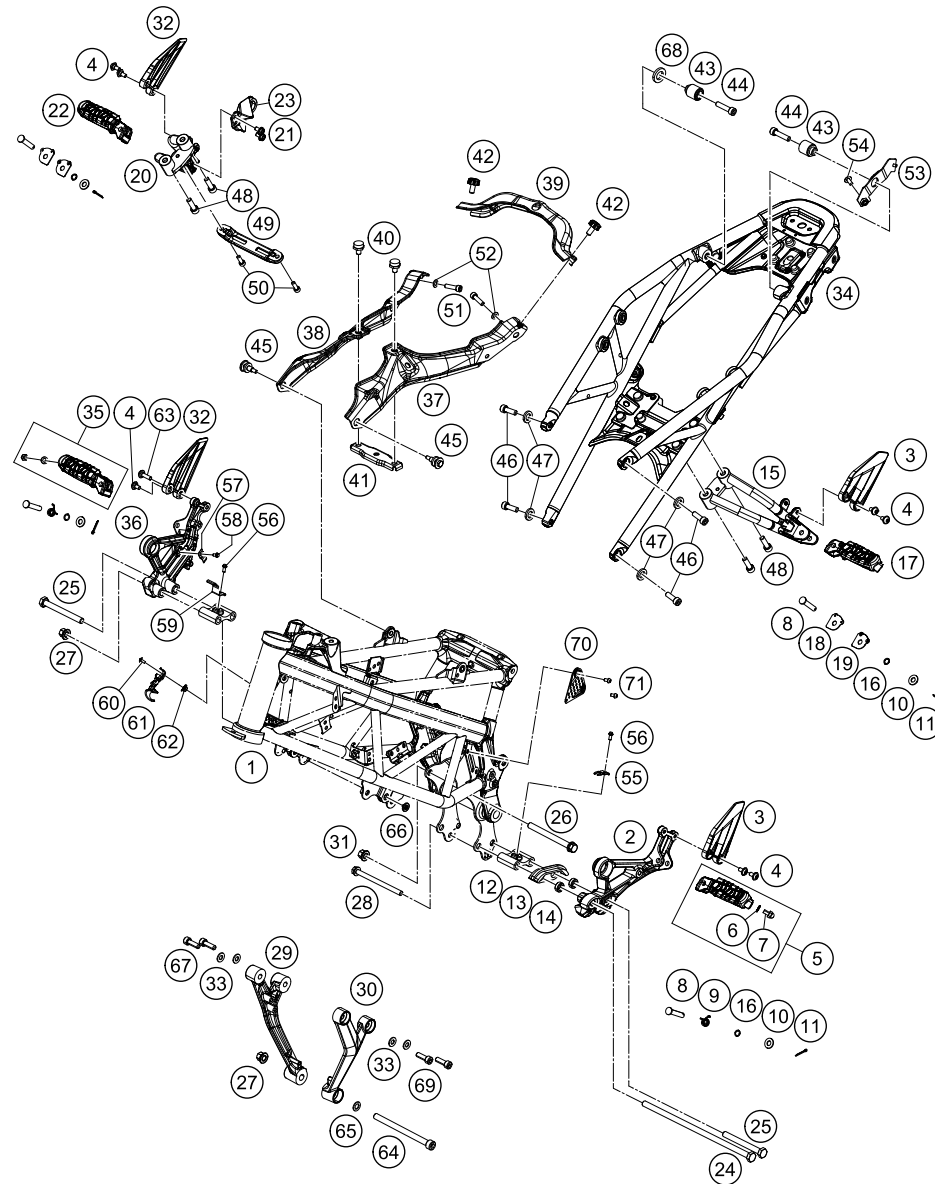

209300310

POS	PARTNUMBER	PARTNAME	PIECE
1	9300300110030	Frame Duke 18 black	1
2	93003038000	Footrest bracket front left	x
3	93003048050	Heel protector left	2
4	93008020060	Screw M6X1X9	x
5	93003140033	Front footpeg compl. left	1
6	90103040001	PLAIN WASHER 6,4X12X1	2
7	J029060103S	CAP SCREW M6X10 SS	2
8	93003054000	Pin footrest pivot black	4
9	93003042000	Footpeg spring	2
10	J125080004	WASHER M8	4
11	J094020186	Splint 18x2,5	4
12	90103038001	footrest support holder, front	2
13	90104070000	chainguide	1
14	90104066010	spacer chainguide	2
15	93003048000	Footrest bracket rear left	1
16	J770009015	O-RING 9X1,5	4
17	93003150033	Rear footpeg compl. left	1
18	93003053000	Plate lock pillion step bottom	2
19	93003052000	Plate lock pillion step top	2
20	93003049000	Footrest bracket rear right	1
21	J025060101	Hexagon screw M6X10	2
22	93003151033	Rear footpeg compl. right	1
23	93005084000	Retaining bracket	1
24	J025102656	HH COLLAR SCREW M10X1,25X265	1
25	J025100926	HH COLLAR SCREW M10X1,25X92	2
26	J025101103	HH COLLAR SCREW M10X110 WS14	1
27	90103038002	FLANGED NUT M10X1,25 WS14	2
28	J027081053	HH COLLAR SCREW M8X105 SW12	1
29	93003006000	Engine brace right	1
30	93003005000	Engine brace left 125/200	1
31	93003005100	Nut socket-M10x1.25	1
32	93003049050	Heel protector right	2
33	J125080006	Washer M8	4
34	93003002000EB	Rear frame orange	1
35	93003141033	Front footpeg compl. right	1
36	93003039000	Footrest bracket front right	1
37	93003002050	Bracket spider lh	1
38	93003002151	Bracket spider rh	1

53873

* NEW PART

X ON DEMAND