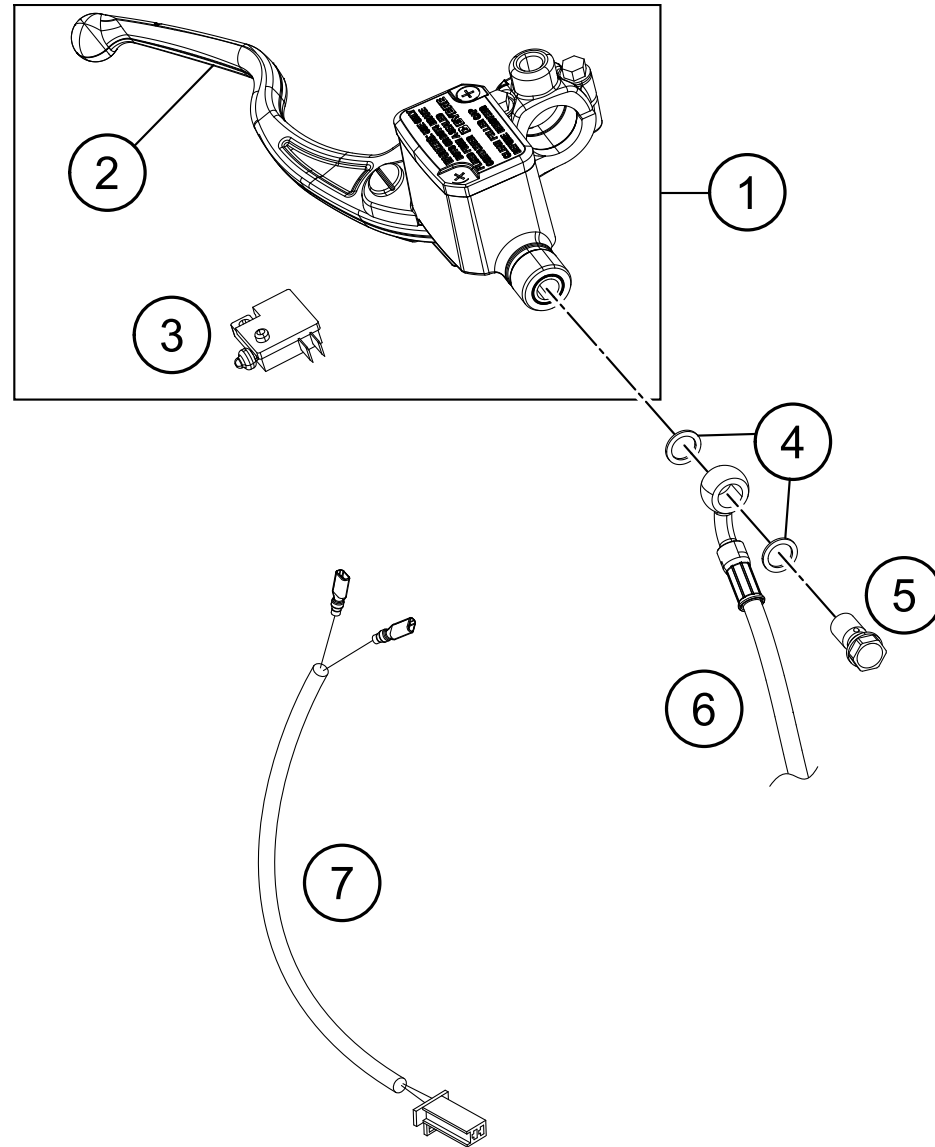

199011110

51770

* NEW PART

X ON DEMAND

FRONT BRAKE CONTROL

125 Duke, orange 2020 EU 2020

POS	PARTNUMBER	PARTNAME	PIECE
1	93013001044	Hand brake cylinder complete D13	1
2	93013002000	Hand brake lever loose	1
3	90111050000	brake light switch, front	1
4	90113026000	COPPER GASKET	2
5	90113013000	BANJO SCREW	1
6	93013035000	Brake hose	1
7	90111050050	WIRE BRAKE LIGHT SWITCH FRONT	1

179011310

49397

* NEW PART

X ON DEMAND

POS	PARTNUMBER	PARTNAME	PIECE
1	93013050033	Footbrake lever complete	1
2	90134035000	GEAR SHIFT LEVER RUBBER	1
3	J625060800	BALL BEARING 608	2
4	90134031020	thrust washer, gear shift lever	2
5	93013037000	Brake hose	1
6	90134034300	BOLT SHIFT LEVER silver	1
6	90534034300	BOLT SHIFT LEVER black	1
7	90113052000	brake pedal spring	1
8	J934060001	nut hex thick	1
9	J025060203	HH COLLAR SCREW M6X20 SW10	1
10	93013060000	Rear master cylinder	1
11	90113009000	BRAKE FLUID RESERVOIR CPL.	1
12	93313073000	reservoir tube kit	1
13	J926060006	nut hex flanged	1
14	90130059000	HH COLLAR SCREW M6X16	1
15	90113026000	COPPER GASKET	2
16	90111051000	brake light switch, rear	1
17	90113057000	pin for fork end	1
18	90103040001	PLAIN WASHER 6,4X12X1	1
19	J094020153	splint pin 2x15mm	1
20	J025060181	Hex collar screw M6X18	1
21	93035065020	Spacer bushing	1
22	93013068010	Bracket, reservoir	1
23	93013068000	Sheet	1
24	J025050103	HH-COLLAR SCREW M5X10	1