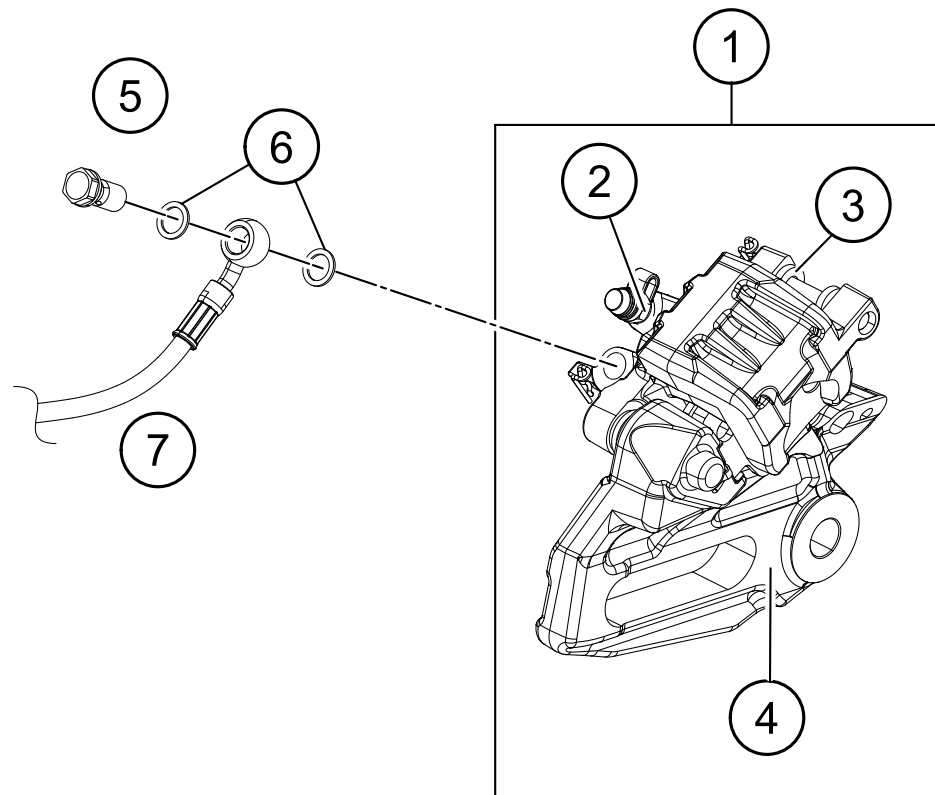

REAR BRAKE CALIPER

125 Duke, orange 2020 EU 2020

POS	PARTNUMBER	PARTNAME	PIECE
1	90113080000	brake caliper, rear cpl.	1
2	90113121000	BLEEDER SCREW	1
3	90113090000	REAR BRAKE PADS - SET	1
4	90113075000	BRAKE CALIPER SUPPORT REAR	1
5	90113013000	BANJO SCREW	1
6	90113026000	COPPER GASKET	2
7	93013038000	Brake hose	1

179011390

18356

* NEW PART

X ON DEMAND