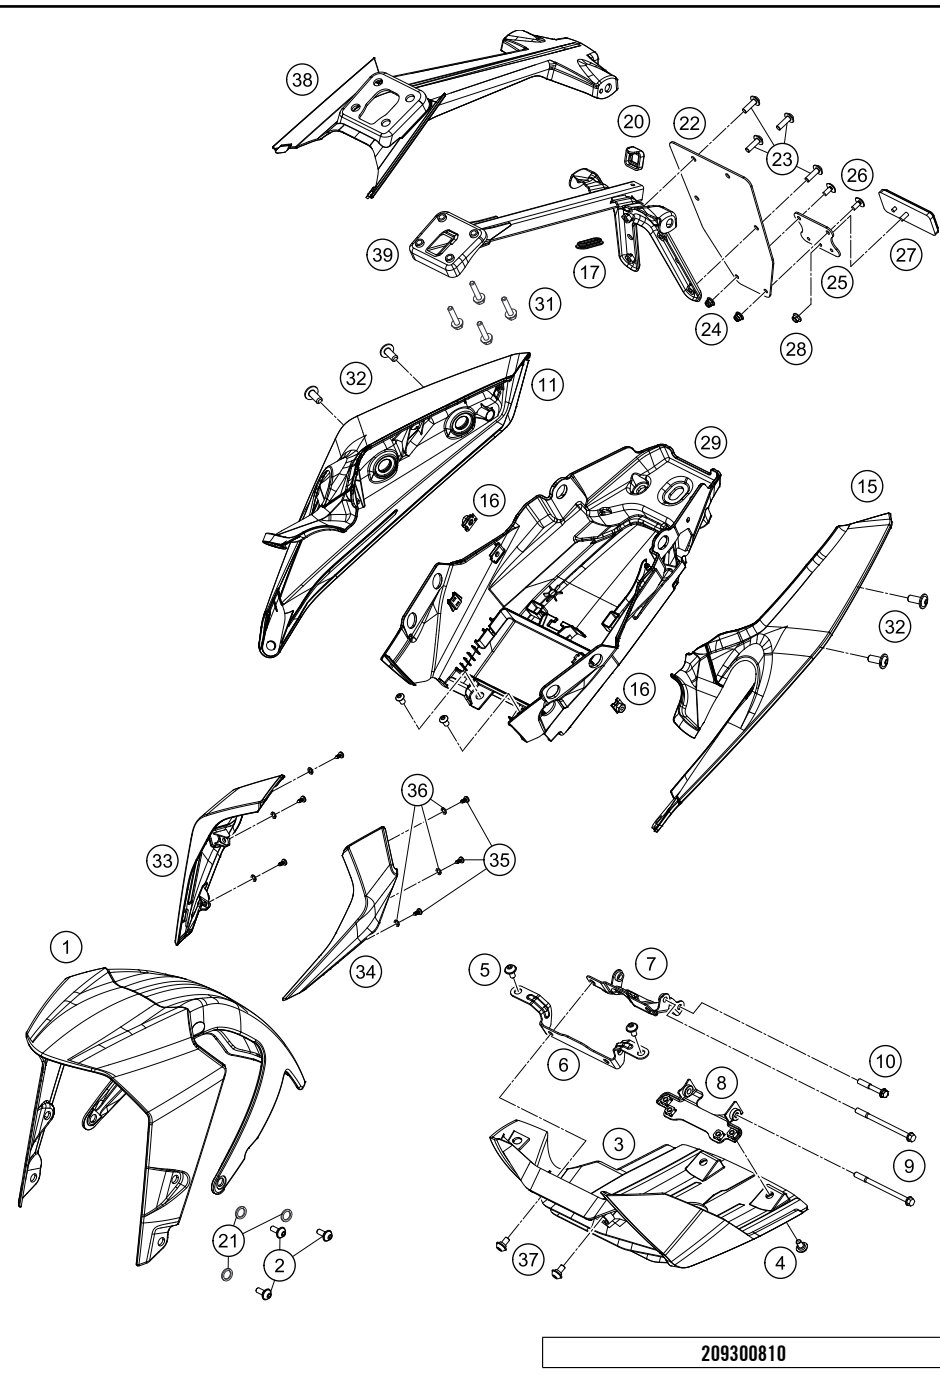

199010710

51863

* NEW PART X ON DEMAND

POS	PARTNUMBER	PARTNAME	PIECE
1	93007088000	Fuel pump	1
2	93041007000	Flange for fuel pump	1
3	J025060128	BOLT FLANGE- M6 X 1 X L12.8 XBRT XST	6
4	93807018000	fuel filter	1
5	93007016100	Fuel hose	1
6	93007015000	Fuel hose	1
7	93141013000	Injector upper part with hose complete	1
8	93007089000	Fuel pump seal	1

179010730

18353

* NEW PART

X ON DEMAND

POS	PARTNUMBER	PARTNAME	PIECE
1	9300801003330	Front fender cpl. black	1
2	J031050161	Panhead screw with shoulder	6
3	93008020000	Under-engine fairing 125/200	1
4	93008020060	Screw M6X1X9	4
5	90508006001	SOCKET HEAD BOLT M6X12	2
6	93008020050	Retaining bracket	1
7	90108021100	RETAINING PLATE FRONT SPOILER	1
8	90608025000	Retaining bracket	1
9	J026060903	HH COLLAR SCREW M6X90	2
10	93008021050	Hexagon screw M6X1X40	1
11	9300804210028	Side fairing rs cpl. white	1
15	9300804110028	Side fairing ls cpl. white	1
16	90108050001	CLIP NUT M5	2
17	93008015060	Gummitülle	1
20	93008015010	Protection rubber	1
21	93009059000	Washer nylon	6
22	90808016000	REAR FENDER EXT.	1
23	90508006003	AH SCREW M6X1X20	4
24	90102031010	HEX NUT M5 AF8	2
25	90514044000	REFLECTOR MOUNTING	1
26	J005050123	FLAT HEAD SCREW M5X12 PH	2
27	90514045000	REFLECTOR	1
28	J06923050053	Hex collar nut, M5	1
29	93008019000	Tail end lower part	1
31	J025060226	Hex collar screw M6X22	4
32	90508008001	AH SCREW M8X20	4
33	93008001000EB	Side mask rgt LED orange	1
34	93008024000EB	Side mark left LED orange	1
35	J981030101	Lens head screw M3,5X10	6
36	J125040003	Washer plain small 4.5X8X0.5XBLK	6
37	J025060096	Hexagonal bolt M6x9	2
38	93008015150	License plate holder support, cover	1
39	93008015300	Licence plate holder support	1