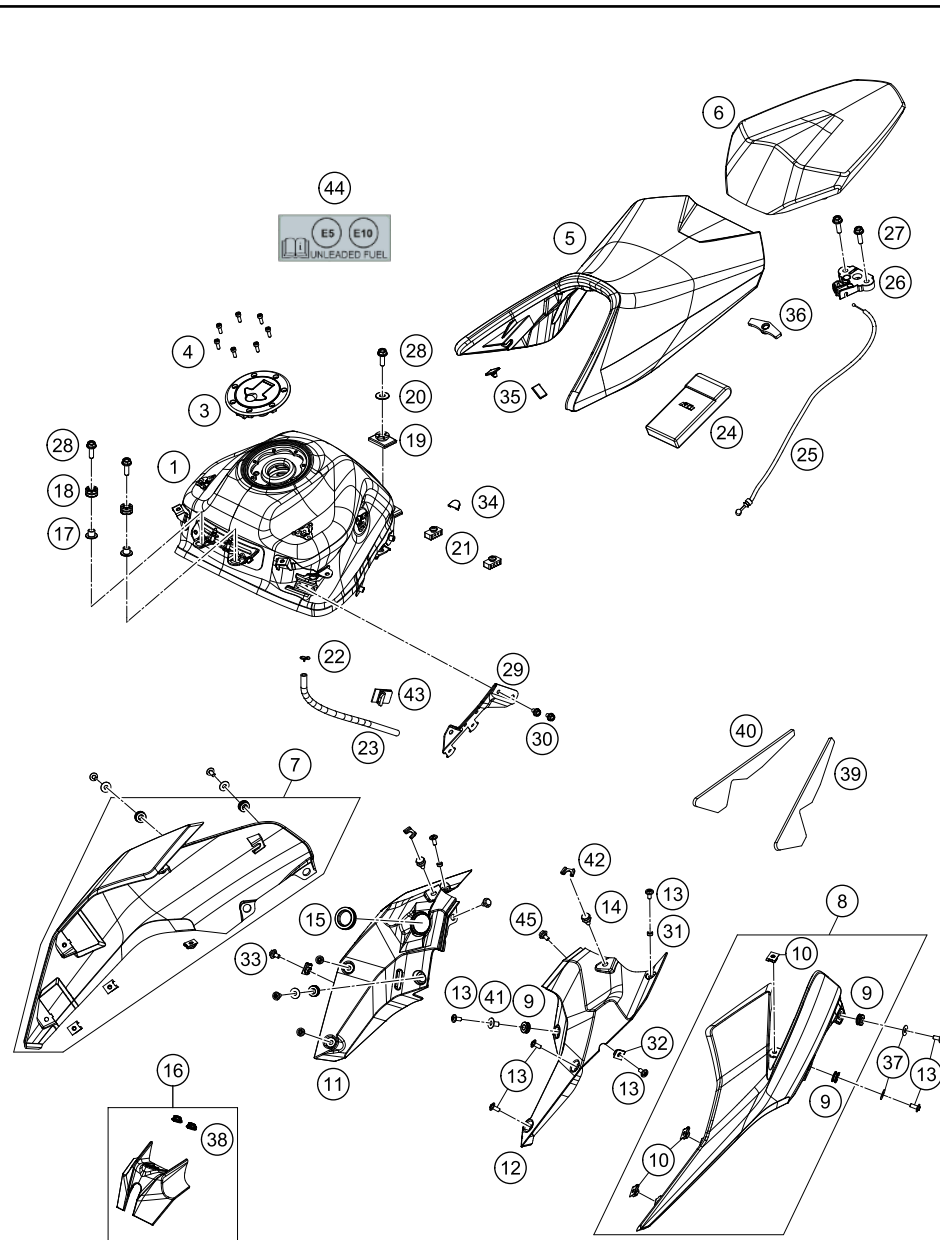

199010710

POS	PARTNUMBER	PARTNAME	PIECE
1	93007013100	Fuel tank EVAP MY17 duke 125	1
3	90507008000	TANK CAP	1
4	J912050151	AH SCREW M5X14 BLACK	7
5	93007040000	Rider seat	1
6	93007047000	Seat passenger complete	1
7	93008051000EB	Frontspoiler right orange	1
8	93008050000EB	Frontspoiler left orange	1
9	930080500040	Rubber bushing	6
10	93003077000	Clip nut M6	6
11	93008055000	Inner cover right	1
12	93008056000	Inner cover left	1
13	90508006001	SOCKET HEAD BOLT M6X12	12
14	93008048000	Special screw	2
15	93035065010	Rubber bushing	1
16	93008057033	Cover for ignition lock complete	1
17	93008034000	Bushing	2
18	90507013006	GROMMET TANK MOUNTING	2
19	93007014000	Tank guard rear	1
20	90111060010	WASHER PLAIN 8,4X25X2	1
21	93007040010	Seat cowl pad	2
22	90507017000	HOSE CLAMP	1
23	93015029050	Hose active carbon filter	1
24	90529099000	TOOLKIT	1
25	93007052000	Cable seat lock	1
26	93007050000	Sseat lock ZSB	1
27	J025060203	HH COLLAR SCREW M6X20 SW10	2
28	J025080253	Hexagon screw M8X25	3
29	93015102000	Fastening	1
30	J025060103	HH COLLAR SCREW M6X10 SW10	2
31	93008044000	Sleeve spoiler inner RR MTG	2
32	90103097000	clip nut	2
33	90108076000	SPECIAL SCREW M6X12X3	1
34	93008059000	Rubber cap tank	4
35	90507047041	SEAT DUMPER SOZIUS SEAT	2
36	93007046000	Seat cowl pad	1
37	930080500050	Washer 6.2X20X1.5	4
38	93011068010	Rubber grommet ignition lock cover	2
39	93007025020	Tape cover LH	1

51863

* NEW PART

X ON DEMAND