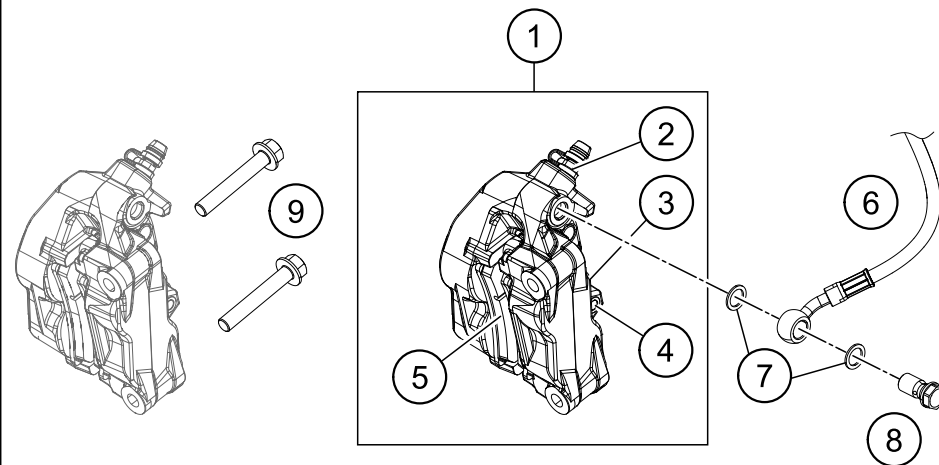

FRONT BRAKE CALIPER

125 Duke, orange 2020 EU 2020

POS	PARTNUMBER	PARTNAME	PIECE
1	90113015000	BRAKE CALIPER RADIAL	1
2	90113021000	BLEEDER SCREW	1
3	90113018000	SPRING CLIP	1
4	90113017000	BOLT F. BRAKE PADS	1
5	93813030044	KIT FRONT BRAKE PAD WITH SHIM	1
6	93013036000	Brake hose	1
7	90113026000	COPPER GASKET	2
8	90113013000	BANJO SCREW	1
9	J01008050S	HH COLLAR SCREW M8X1X50 SW12SS	2

179011360

18355

* NEW PART

X ON DEMAND