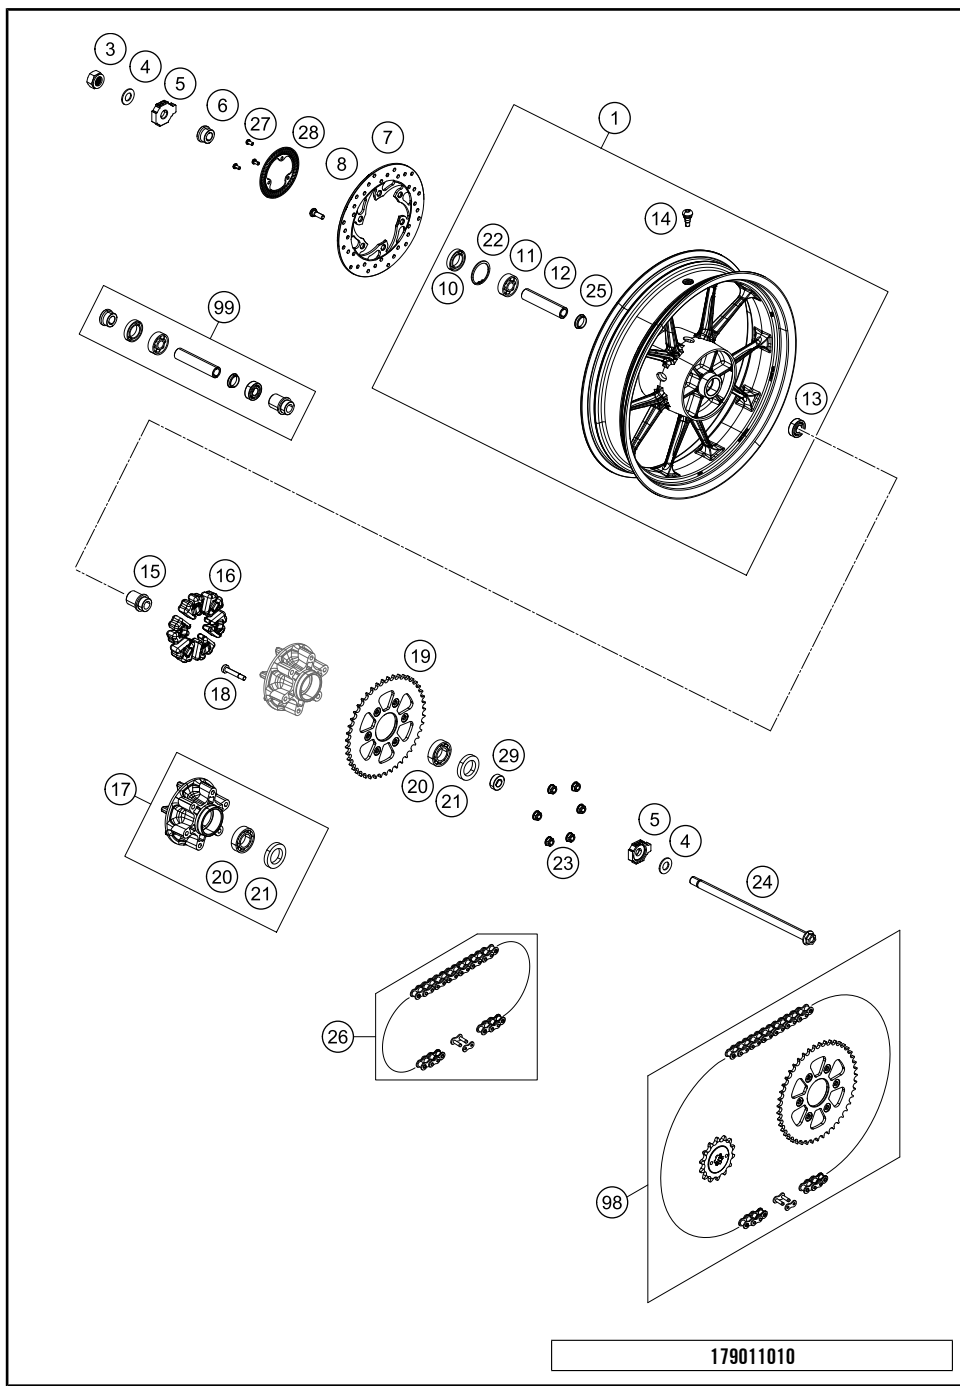

X ON DEMAND

FRONT WHEEL

125 Duke, orange 2020 EU 2020

POS	PARTNUMBER	PARTNAME	PIECE
1	9300900104430	Front wheel cpl. black	1
2	93009060000	Brake disc front D=300MM	1
3	J760223508	SHAFT SEAL RING 22X35X8	2
4	J625062023	BALL BEARING 6202	2
5	90109011000	Spacer front wheel	1
6	93009081000	Front axle	1
7	90209083000	BEARING BUSHING	2
8	90109082000	flanged bolt M8	1
9	J472035150	Circlip 35X1,5	1
10	90110062000	SPECIAL SCREW M8X25 SELF LOCK.	6
11	90109076000	VALVE CPL.	1
12	90109011001	Fixation bearing spacer tube	1
13	93042020000	SENSORRING ABS	1
99	90109015100	FRONT WHEEL REP. KIT	1

179010910

18445

* NEW PART

X ON DEMAND

REAR WHEEL

125 Duke, orange 2020 EU 2020

POS	PARTNUMBER	PARTNAME	PIECE
1	9301000104430	Rear wheel cpl. black	1
3	90210086000	wheel spindle nut, rear	1
4	90610087000	washer 15.2x30x2	2
5	90110084000	chain tension adjuster, right	1
6	90110013000	SPACER BUSHING REAR WHEEL R/S	1
7	90110060000	rear brake disk D=230mm	1
8	90110062000	SPECIAL SCREW M8X25 SELF LOCK.	6
10	J760264208	SHAFT SEAL RING 26X42X8	2
11	J625063021	Grooved ball bearing 6302	1
12	90110011000	BEARING SPACER TUBE REAR	1
13	J625062023	BALL BEARING 6202	1
14	90109076000	VALVE CPL.	1
15	90610054000	SPACER BUSHING KRT INSIDE	1
16	90110059100	DAMPER	1
17	90210050000	SPROCKET SUPPORT	1
18	90810052000	SPECIAL SCREW M8X48	6
19	90510051045	rear sprocket 45 teeth	1
20	J625062050	BALL BEARING 6205	1
21	J760295207	SHAFT SEAL RING 29X52X7	1
22	J472042170	CIRCLIP	1
23	90510052000	FLANGED NUT M8X1,25	6
24	90210085000	Axle rear KT03	1
25	90109011001	Fixation bearing spacer tube	1
26	78010167118	CHAIN DID 118 LINKS	1
27	90142021001	SCREW FOR ABS	3
28	90142021000	SENSOR DISC REAR	1
29	90110053000	SPACER CHAIN WHEEL SUPPORT	1
98	00050002060	DRIVETRAIN KIT 125DUKE 14T/45T	1
99	90110015100	REAR WHEEL REP. KIT 390 DUKE	1