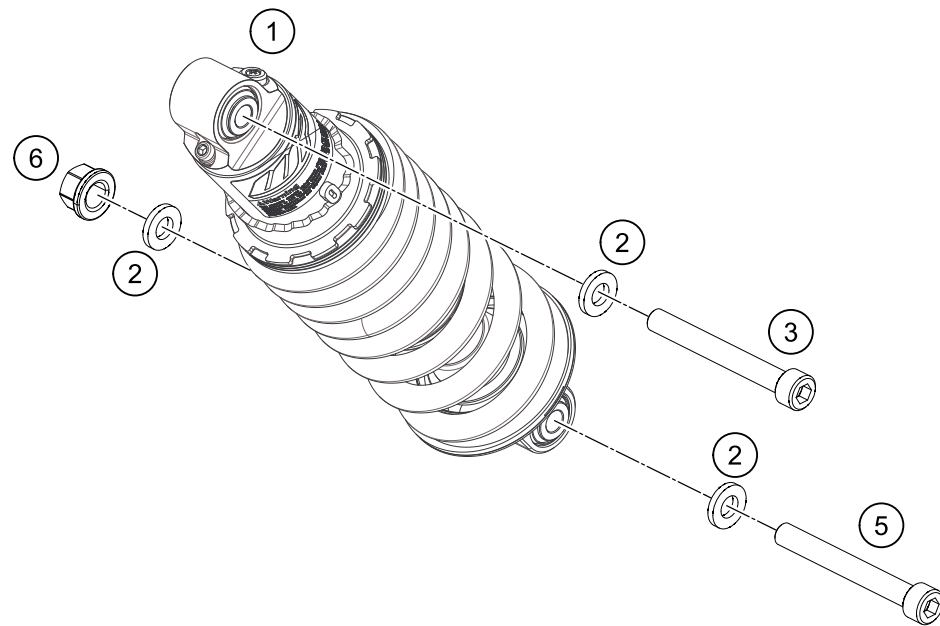

SHOCK ABSORBER

125 Duke, orange 2020 EU 2020

POS	PARTNUMBER	PARTNAME	PIECE
1	93104010044	shockabsorber mono Duke 200 NHD MY17	1
2	90104010003	PLAIN WASHER 10,2X20X3MM	3
3	93004016100	hexagon socket screw M10X1.25X62	1
5	J020100806	SHCS M10x1.25x80 - 10.9	1
6	90104010002	flanged hex nut M10x1.25 WS13	1

179010410

18348

* NEW PART

X ON DEMAND