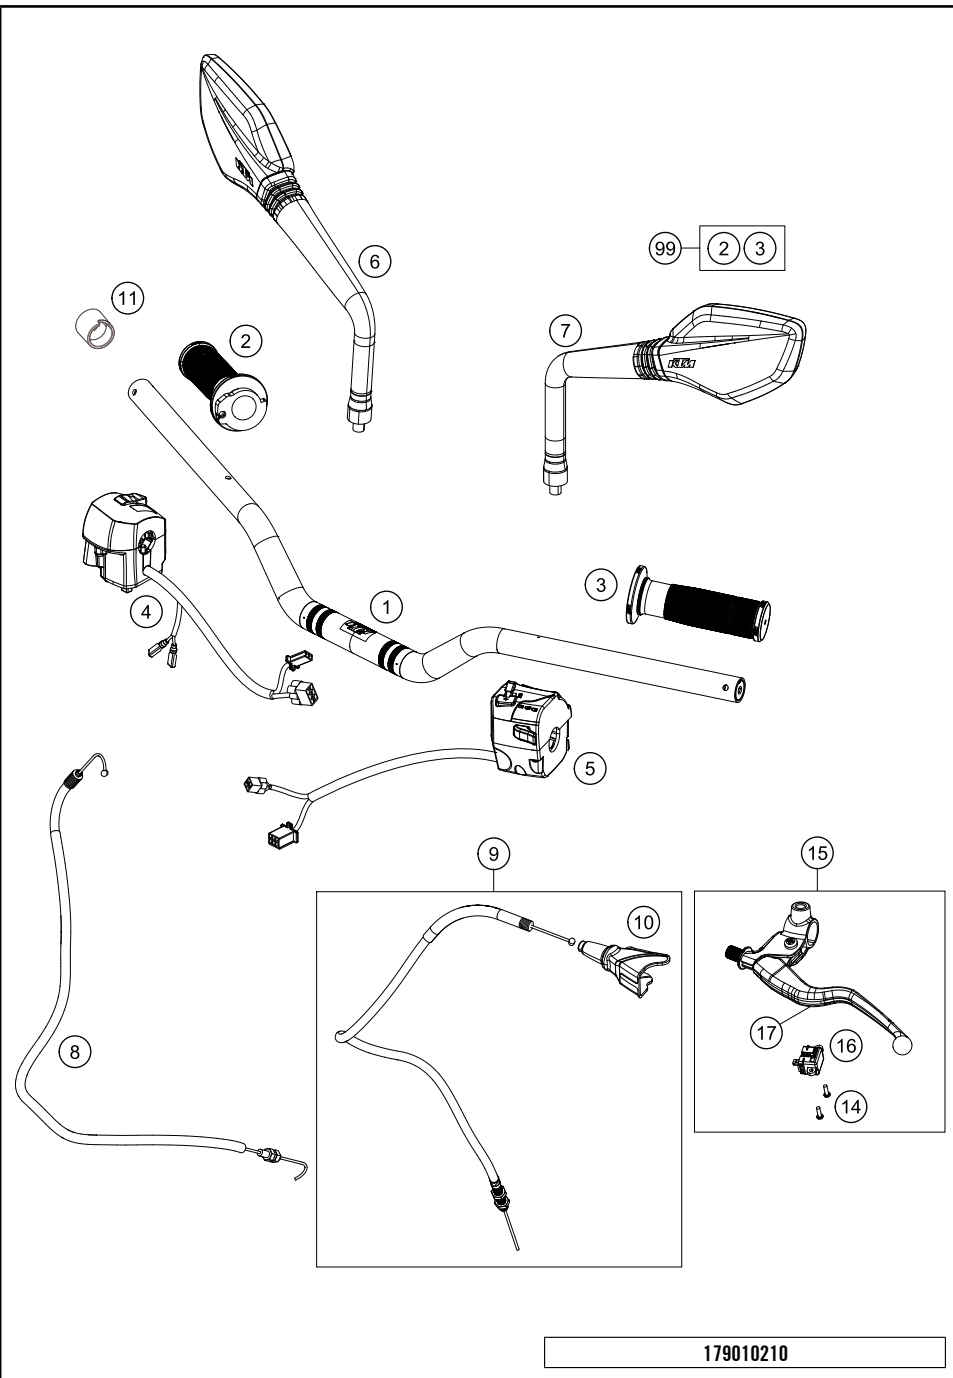

HANDLEBAR, CONTROLS

125 Duke, orange 2020 EU 2020

POS	PARTNUMBER	PARTNAME	PIECE
1	93002001000	Handlebar	1
2	90102010100	THROTTLE GRIP	1
3	90502039000	FIXED GRIP	1
4	93011074000	Handlebar switch right	1
5	93011070000	Light switch	1
6	93012041000	Mirror right	1
7	93012040000	Mirror left	1
8	93002091000	Throttle cable 125	1
9	93002090000	Clutch cable	1
10	90102016000	PROTECTION CAP THROTTLE CABLE	1
11	93011074010	Distance holder handlebar switch	1
14	90232014002	Screw pan cross M3x0.5	2
15	93032060000	Clutch armature complete	1
16	90511049000	clutch switch	1
17	93002031000	Clutch lever - NON Adjustable	1
99	90102121000	GRIP SET	1

18345

* NEW PART X ON DEMAND