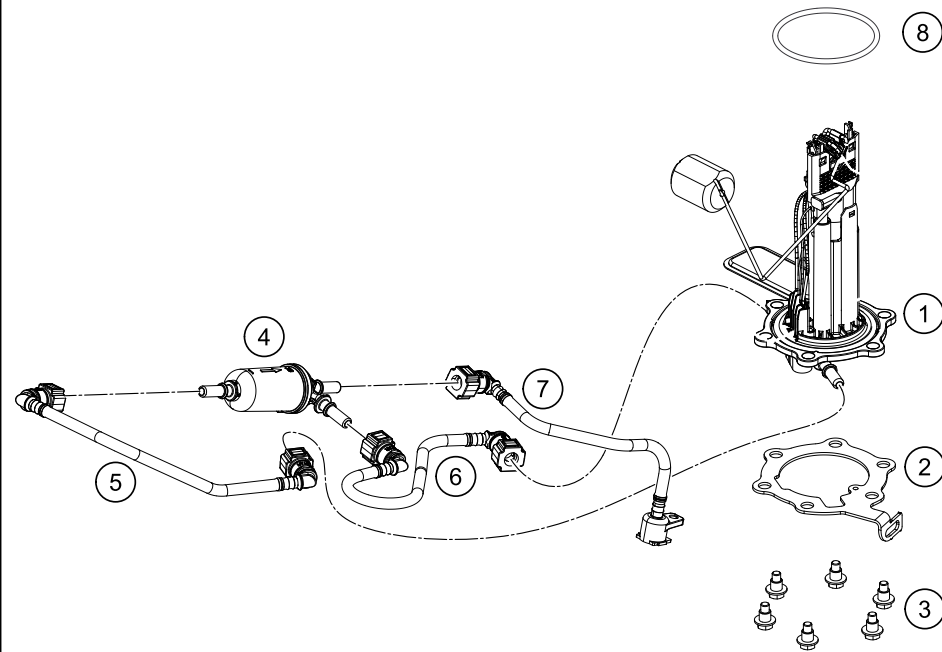

51863

* NEW PART

X ON DEMAND

POS	PARTNUMBER	PARTNAME	PIECE
40	93007025010	Tape cover RH	1
41	93014051000	Sleeve-illumination bkt	2
42	93008065000	Rubber grommet tank spoiler	2
43	90107029000	BRACKET DRAIN TUBE CPL.	1
44	21007098000	Sticker fuel labelling	1
45	93008020060	Screw M6X1X9	2

199010710

51863

* NEW PART X ON DEMAND

POS	PARTNUMBER	PARTNAME	PIECE
1	93007088000	Fuel pump	1
2	93041007000	Flange for fuel pump	1
3	J025060128	BOLT FLANGE- M6 X 1 X L12.8 XBRT XST	6
4	93807018000	fuel filter	1
5	93007016100	Fuel hose	1
6	93007015000	Fuel hose	1
7	93141013000	Injector upper part with hose complete	1
8	93007089000	Fuel pump seal	1