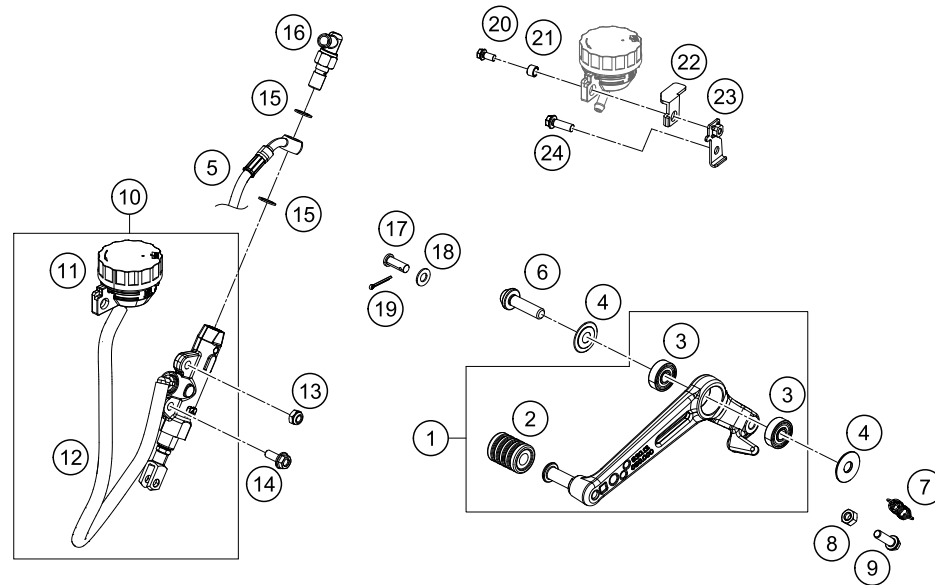

199011110

51770

* NEW PART

X ON DEMAND

FRONT BRAKE CONTROL

125 Duke, orange 2020 EU 2020

POS	PARTNUMBER	PARTNAME	PIECE
1	93013001044	Hand brake cylinder complete D13	1
2	93013002000	Hand brake lever loose	1
3	90111050000	brake light switch, front	1
4	90113026000	COPPER GASKET	2
5	90113013000	BANJO SCREW	1
6	93013035000	Brake hose	1
7	90111050050	WIRE BRAKE LIGHT SWITCH FRONT	1

179011310

49397

* NEW PART

X ON DEMAND

POS	PARTNUMBER	PARTNAME	PIECE
1	93013050033	Footbrake lever complete	1
2	90134035000	GEAR SHIFT LEVER RUBBER	1
3	J625060800	BALL BEARING 608	2
4	90134031020	thrust washer, gear shift lever	2
5	93013037000	Brake hose	1
6	90134034300	BOLT SHIFT LEVER silver	1
6	90534034300	BOLT SHIFT LEVER black	1
7	90113052000	brake pedal spring	1
8	J934060001	nut hex thick	1
9	J025060203	HH COLLAR SCREW M6X20 SW10	1
10	93013060000	Rear master cylinder	1
11	90113009000	BRAKE FLUID RESERVOIR CPL.	1
12	93313073000	reservoir tube kit	1
13	J926060006	nut hex flanged	1
14	90130059000	HH COLLAR SCREW M6X16	1
15	90113026000	COPPER GASKET	2
16	90111051000	brake light switch, rear	1
17	90113057000	pin for fork end	1
18	90103040001	PLAIN WASHER 6,4X12X1	1
19	J094020153	splint pin 2x15mm	1
20	J025060181	Hex collar screw M6X18	1
21	93035065020	Spacer bushing	1
22	93013068010	Bracket, reservoir	1
23	93013068000	Sheet	1
24	J025050103	HH-COLLAR SCREW M5X10	1