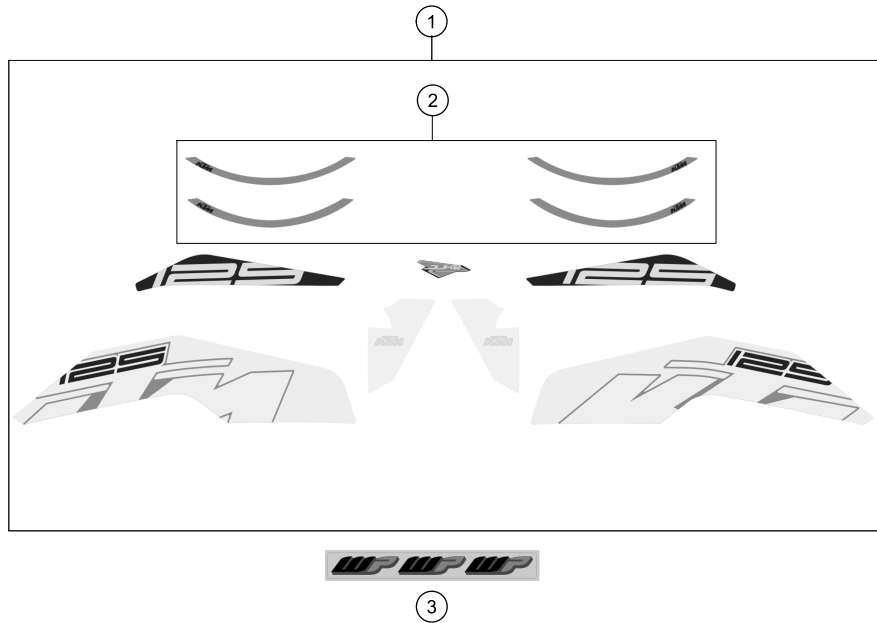

POS	PARTNUMBER	PARTNAME	PIECE
1	90108199300	Decal kit 125 Duke orange	1
2	93008097000	Kit DCL wheel rim D125-250	x
3	93001045000	Decal Fork front WP	2

179010830

18354

* NEW PART

X ON DEMAND