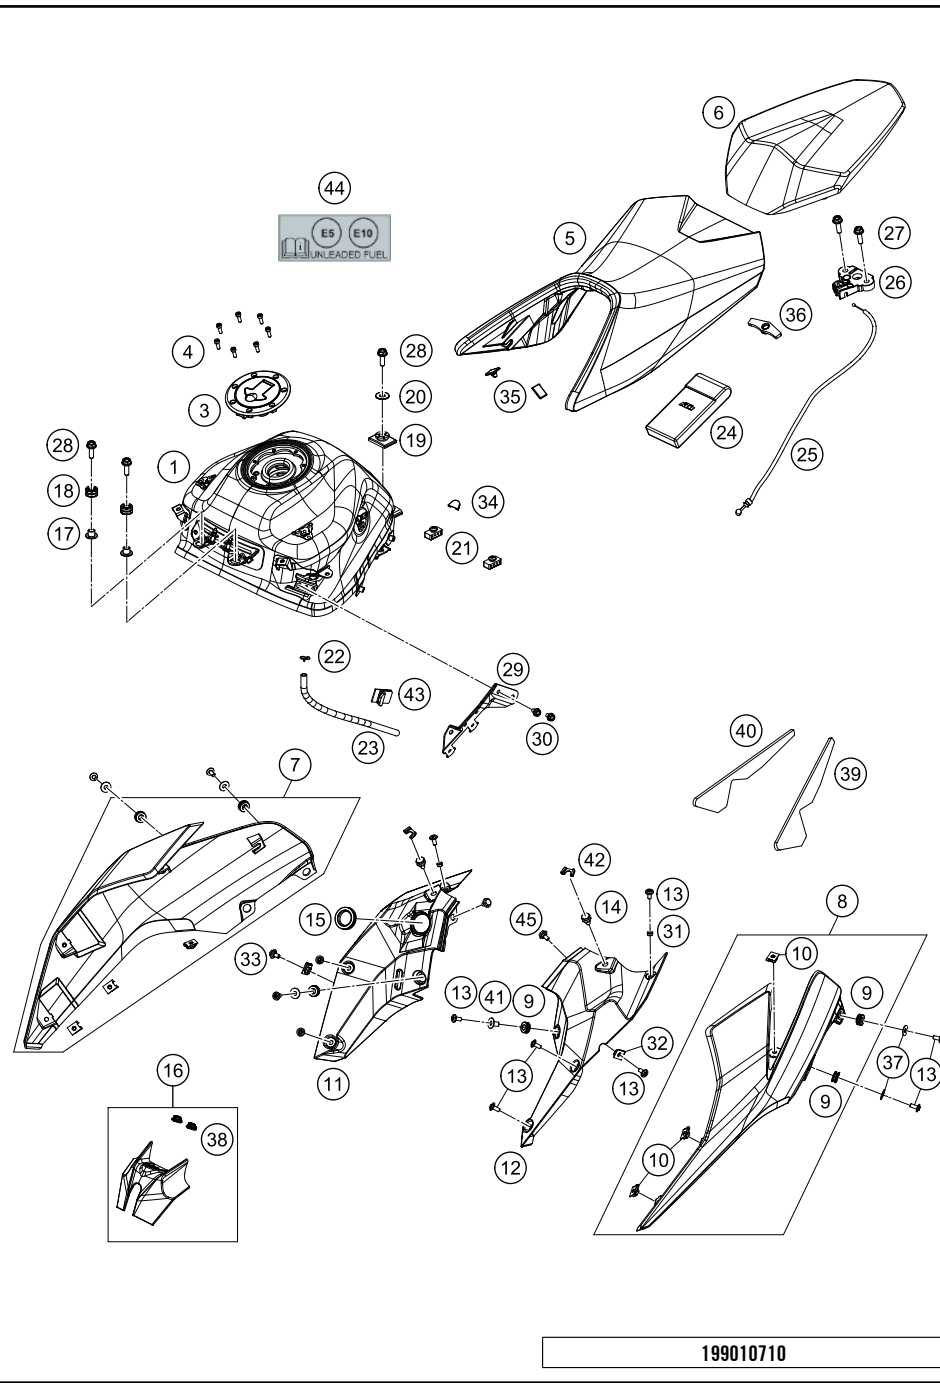

POS	PARTNUMBER	PARTNAME	PIECE
40	93007025010	Tape cover RH	1
41	93014051000	Sleeve-illumination bkt	2
42	93008065000	Rubber grommet tank spoiler	2
43	90107029000	BRACKET DRAIN TUBE CPL.	1
44	21007098000	Sticker fuel labelling	1
45	93008020060	Screw M6X1X9	2

199010710

51863

* NEW PART X ON DEMAND