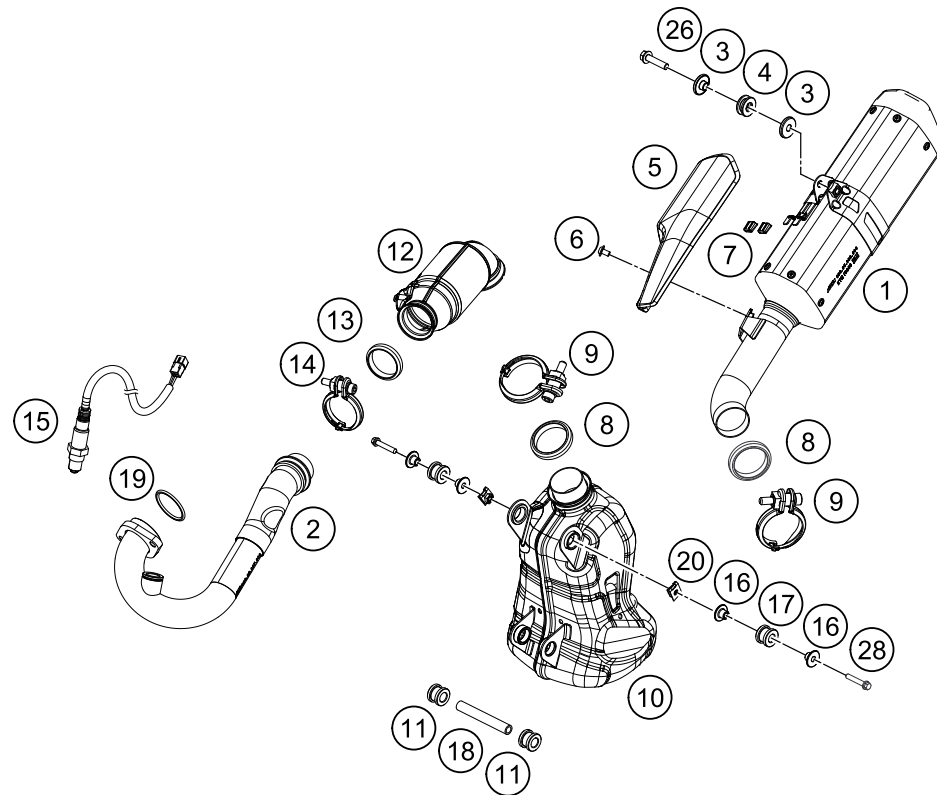

POS	PARTNUMBER	PARTNAME	PIECE
1	93805083000	MUFFLER CPL.	1
2	93505007000	Header complete	1
3	93805095000	BUSH MUFFLER	2
4	93805096000	DAMPER MUFFLER	1
5	93805011000	MUFFLER SHIELD	1
6	J031060103	Lens head screw M6X10	1
7	93805011003	GROMMET MUFFLER SHIELD	2
8	93805005100	GASKET PIPE C	2
9	93805058100	CLAMP DIA 60	2
10	93505050000	pre-muffler	1
11	90105068100	damper, bottom	2
12	93505091033	Catalytic converter	1
13	93805005000	GASKET PIPE B	1
14	93805058000	CLAMP DIA 54	1
15	90141090000	oxygen sensor	1
16	90205086001	muffler mounting spacer bushing	4
17	90205068000	damper, bottom	2
18	90105084000	muffler mounting tube	1
19	90105004000	exhaust flange gasket	1
20	90103097000	clip nut	2
26	J025080353	BOLT FLANGED M8X35	1
28	90105000002	BOLT SILENCER MTG	2

179010510

18350

* NEW PART

X ON DEMAND