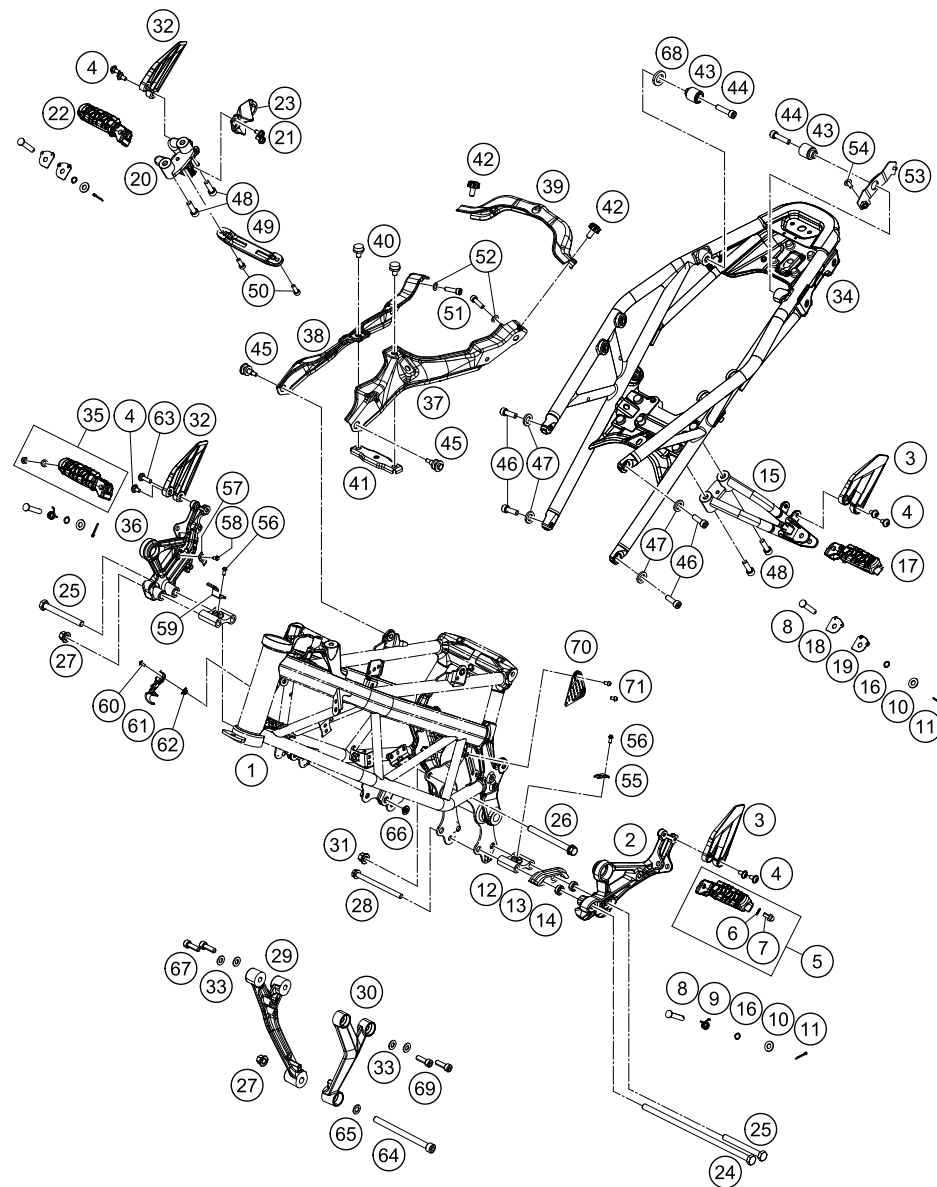

209300310

POS	PARTNUMBER	PARTNAME	PIECE
39	93003002030	Bracket seat mount loose	1
40	93007044000	Retaining pin	2
41	93003001070	Seat cowl front complete	1
42	93008023000	Rubber buffer	2
43	93007047033	Seat support complete	2
44	J912080303	hexagon socket screw M8X30	2
45	93007046050	Screw	2
46	93003002070	hexagon socket screwM8X1.25X25	4
47	J125080001	Washer M8	4
48	90103098000	BOLT	4
49	93003056000	Passenger footrest bracket	1
50	J912060143	Hex socket screw M6X14	2
51	93008019070	hexagon socket screw M8X31	2
52	J125080002	Washer plain	2
53	93006040060	Retaining bracket	1
54	J005050123	FLAT HEAD SCREW M5X12 PH	1
55	90111045050	CABLE BRACKET	1
56	90103032000	FLANGED BOLT M6X14	2
57	93013041000	Retaining bracket	1
58	J025060109	HH-COLLAR SCREW M6X10 SW8	1
59	93013026000	Support	1
60	J031050121	Roundhead screw M4X12	1
61	93032059010	Guide clutch cable	1
62	90108050001	CLIP NUT M5	1
63	93008043000	Screw M6X1X25	1
64	J912101283	Hexagon screw M10X128	1
65	J125100009	Washer M10	1
66	90108023100	Clip	2
67	J912080226	Bolt socket-M8X1.25Xl22Xcl8.8Xbl	2
68	J125140003	Washer - plain	1
69	J912080251	Hexagon screw M8X25	2
70	93008041060	guard ih	1
71	J031060106	SCREW BUTTON HEAD-M5X0.8XL 8XB	2

53873

* NEW PART

X ON DEMAND