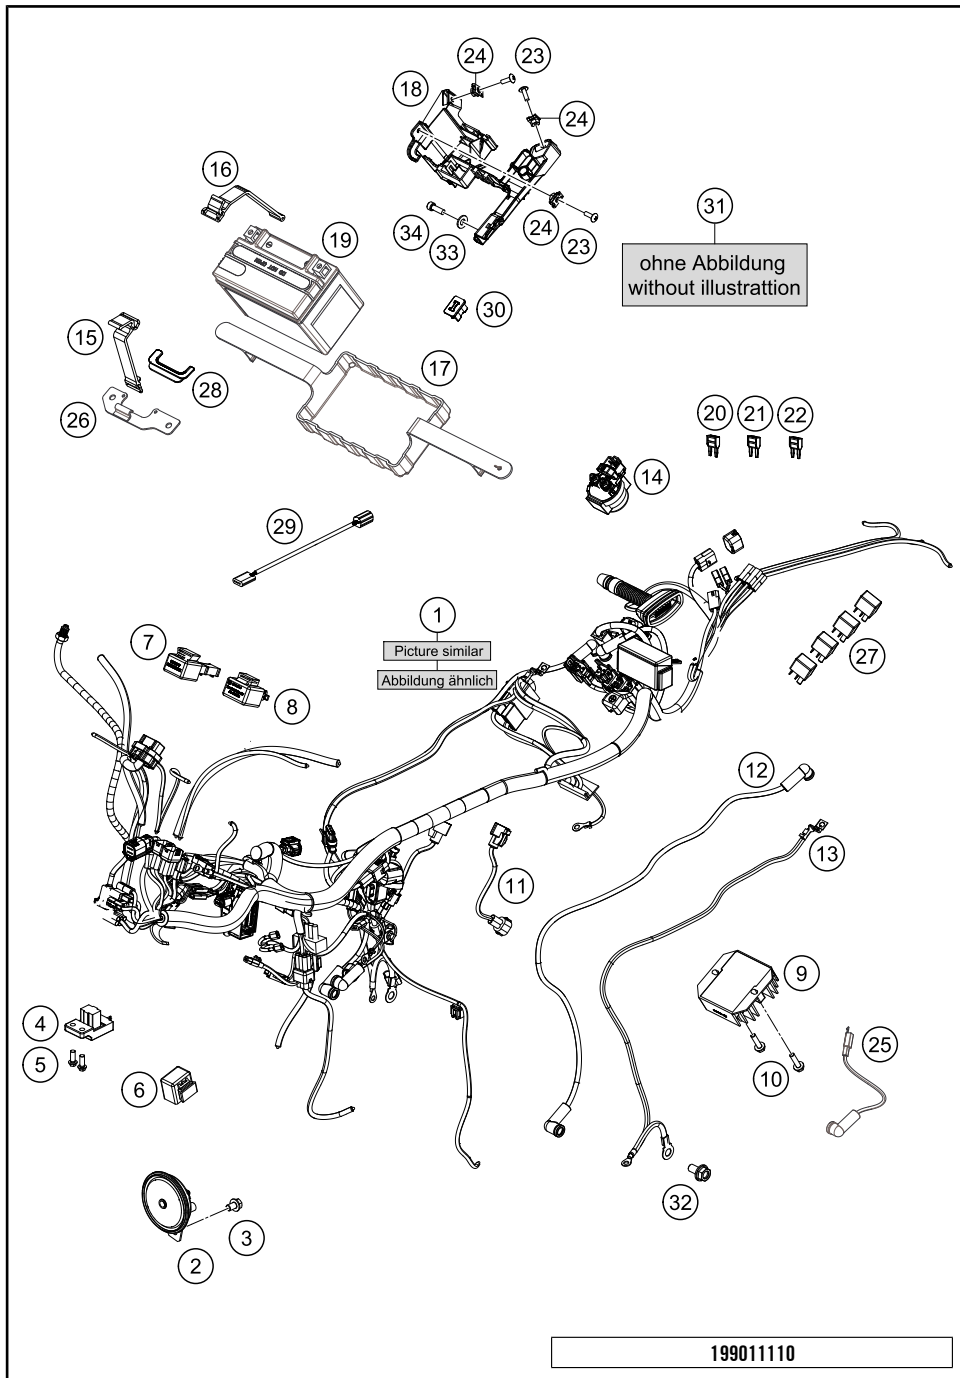

POS	PARTNUMBER	PARTNAME	PIECE
1	93011075000	Main wiring harness	1
2	93011060100	Horn	1
3	J025080123	HH COLLAR SCREW M8X12 SW12	1
4	93541088000	rollover sensor	1
5	J025060169	HH COLLAR SCREW M6X16 SW8	2
6	93811043000	resistor	1
7	93539010000	Start OK control unit	1
8	90511030000	indicator relay	1
9	93011034000	Voltage regulator	1
10	J025060253	bolt flanged M6X25	2
11	93041080050	Cable	1
12	93011059000	Starter cable 6MM	1
13	93011197000	Ground wire	1
14	90111058000	STARTER RELAY	1
15	93011055060	Band batterie	1
16	93011055000	Battery rubber holder	1
17	93011054000	BOX BATTERY	1
18	93008018060	Cross brace cover	1
19	90611053000	BATTERY 12V/8AH	1
20	75011088010	FUSE 10A 07	8
21	75011088015	FUSE 15A 07	3
22	75011088030	FUSE 30A	2
23	J005050123	FLAT HEAD SCREW M5X12 PH	3
24	90108050001	CLIP NUT M5	3
25	93038091000	Pigtail oil pressure switch	1
26	93011056100	Bracket battery band	1
27	90611057000	relay (interlock)	4
28	93011026000	protector	1
29	93511084000	PIGTAIL PH-3 FUEL PUMP	1
30	93008078000	Rubber grommet	2
31	93042033000	Cable earth ABS	1
32	J025060122	Hex collar screw M6X12	2
33	90107088050	WASHER 5,2X14X2MM	1
34	J912050166	bolt socket-M5X0.8XL16XC18.8XBRT	1

199011110

51770

* NEW PART

X ON DEMAND