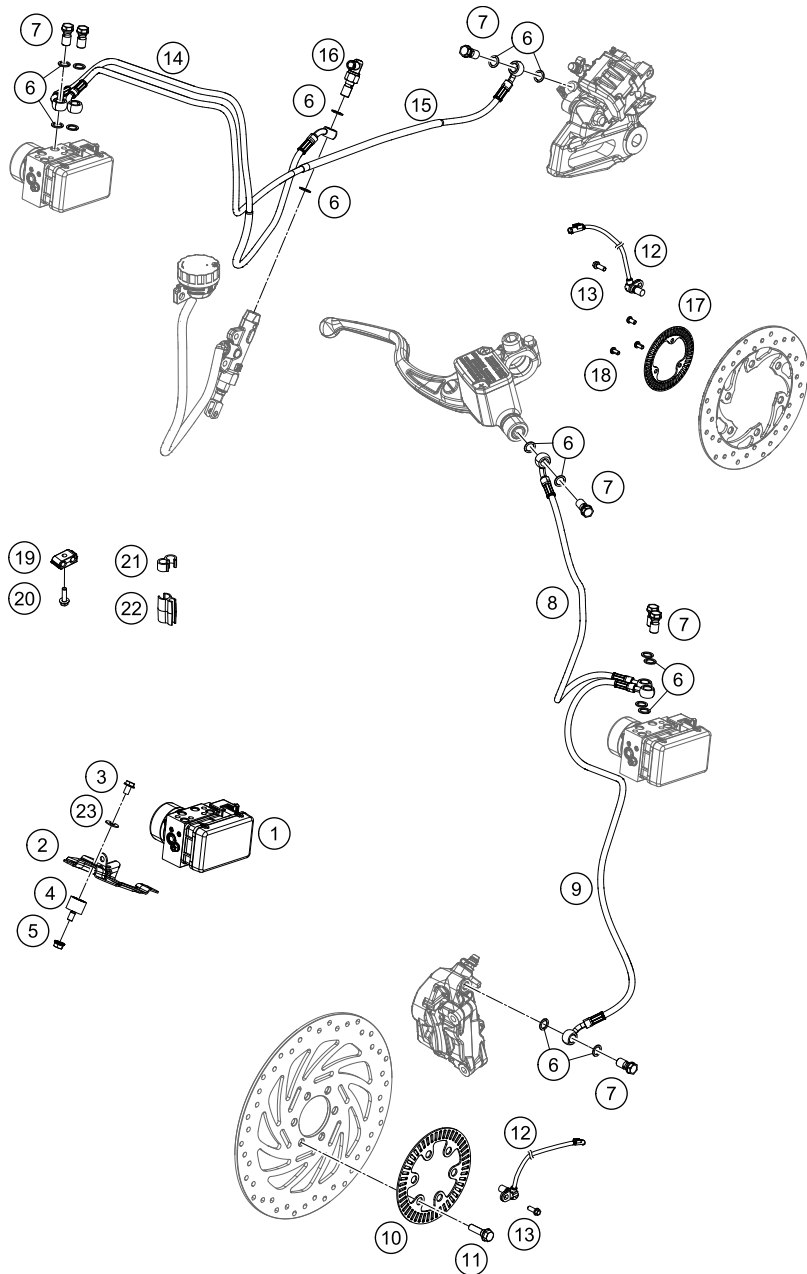

POS	PARTNUMBER	PARTNAME	PIECE
1	93542031144	Unit ABS WET KT19	1
2	93041030020	Retaining bracket	1
3	J026060083	HH COLLAR SCREW M6X8 SW10	3
4	90135001001	silentbloc M6	3
5	J926060000	FLANGED NUT M6 WS10 SELF LOCK.	3
6	90113026000	COPPER GASKET	16
7	90113013000	BANJO SCREW	7
8	93013035000	Brake hose	1
9	93013036000	Brake hose	1
10	93042020000	SENSORRING ABS	1
11	90110062000	SPECIAL SCREW M8X25 SELF LOCK.	6
12	90142125000	ABS SENSOR	2
13	J028060166	BOLT M6X16	2
14	93013037000	Brake hose	1
15	93013038000	Brake hose	1
16	90111051000	brake light switch, rear	1
17	90142021000	SENSOR DISC REAR	1
18	90142021001	SCREW FOR ABS	3
19	93813024000	brake hose clamp	3
20	J025050183	BOLT M5X18	1
21	93813035000	CLAMP SENSOR CABLE	4
22	93813147000	CLAMP FOR BRAKE HOSE	2
23	J125060003	PLAIN WASHER 6,5X13X1	3

179014210

18360

* NEW PART

X ON DEMAND