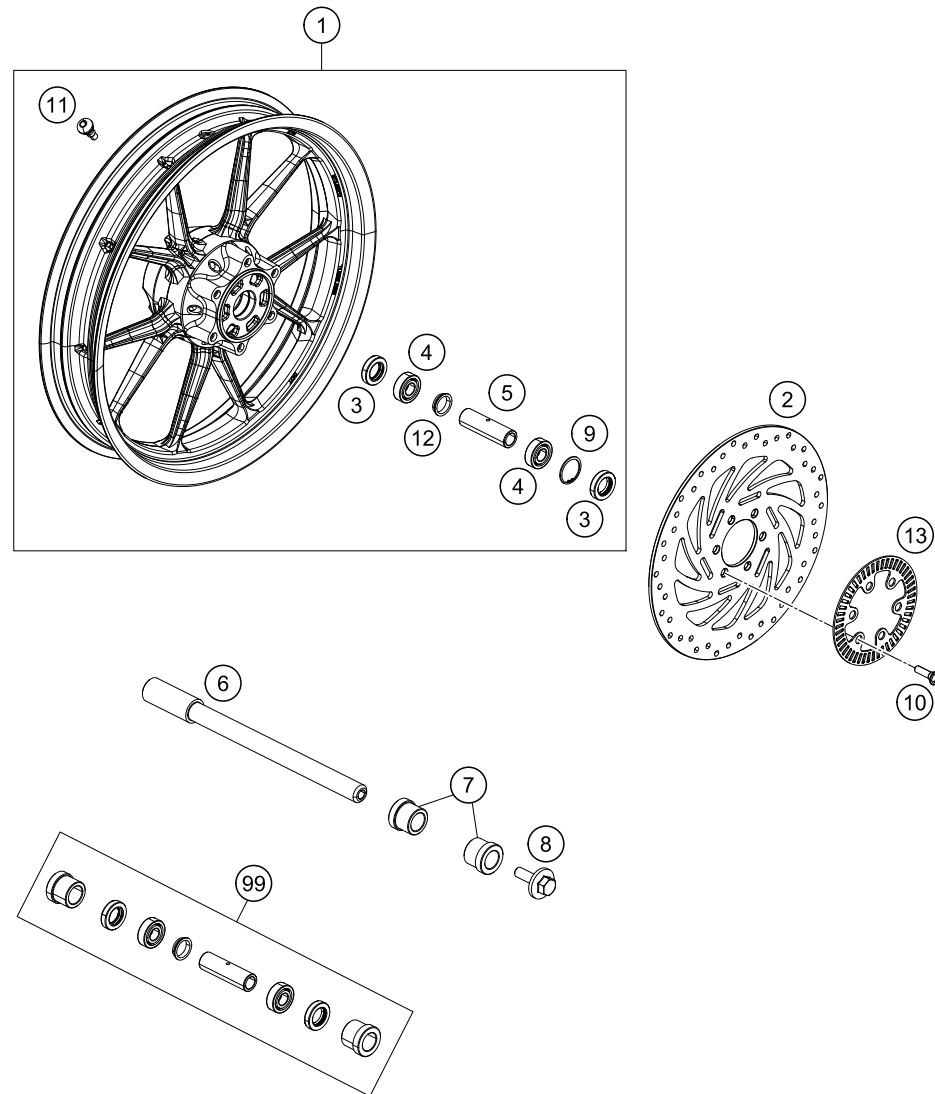

209300810

53875

* NEW PART

X ON DEMAND

POS	PARTNUMBER	PARTNAME	PIECE
1	90108199300	Decal kit 125 Duke orange	1
2	93008097000	Kit DCL wheel rim D125-250	x
3	93001045000	Decal Fork front WP	2

179010830

18354

* NEW PART

X ON DEMAND

FRONT WHEEL

125 Duke, orange 2020 EU 2020

POS	PARTNUMBER	PARTNAME	PIECE
1	9300900104430	Front wheel cpl. black	1
2	93009060000	Brake disc front D=300MM	1
3	J760223508	SHAFT SEAL RING 22X35X8	2
4	J625062023	BALL BEARING 6202	2
5	90109011000	Spacer front wheel	1
6	93009081000	Front axle	1
7	90209083000	BEARING BUSHING	2
8	90109082000	flanged bolt M8	1
9	J472035150	Circlip 35X1,5	1
10	90110062000	SPECIAL SCREW M8X25 SELF LOCK.	6
11	90109076000	VALVE CPL.	1
12	90109011001	Fixation bearing spacer tube	1
13	93042020000	SENSORRING ABS	1
99	90109015100	FRONT WHEEL REP. KIT	1