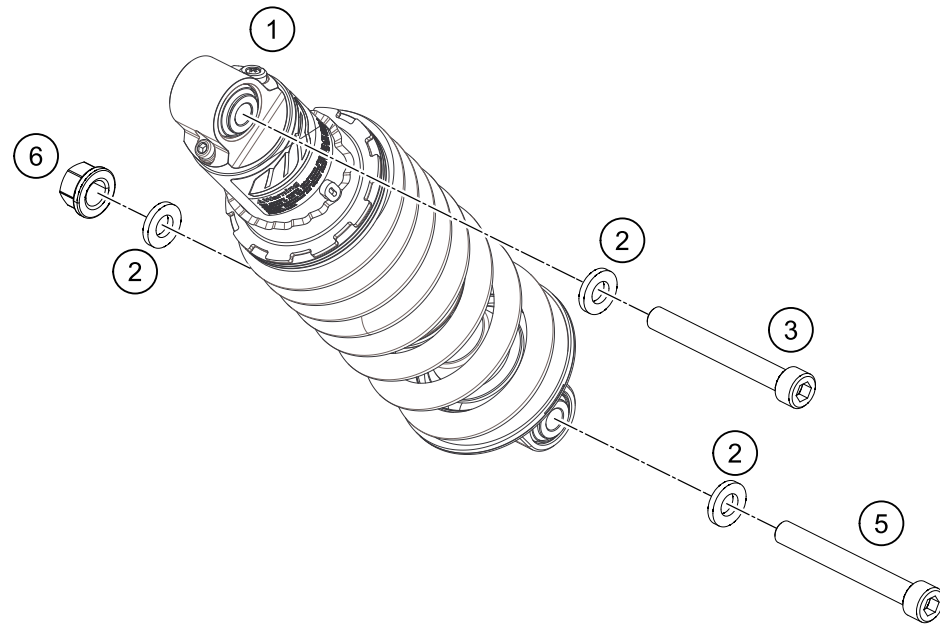

SHOCK ABSORBER

390 Duke, orange 2020 EU 2020

POS	PARTNUMBER	PARTNAME	PIECE
1	93304010000	Shock absorber	1
2	90104010003	PLAIN WASHER 10,2X20X3MM	3
3	93004016100	hexagon socket screw M10X1.25X62	1
5	J020100806	SHCS M10x1.25x80 - 10.9	1
6	90104010002	flanged hex nut M10x1.25 WS13	1

179010410

18463

* NEW PART

X ON DEMAND