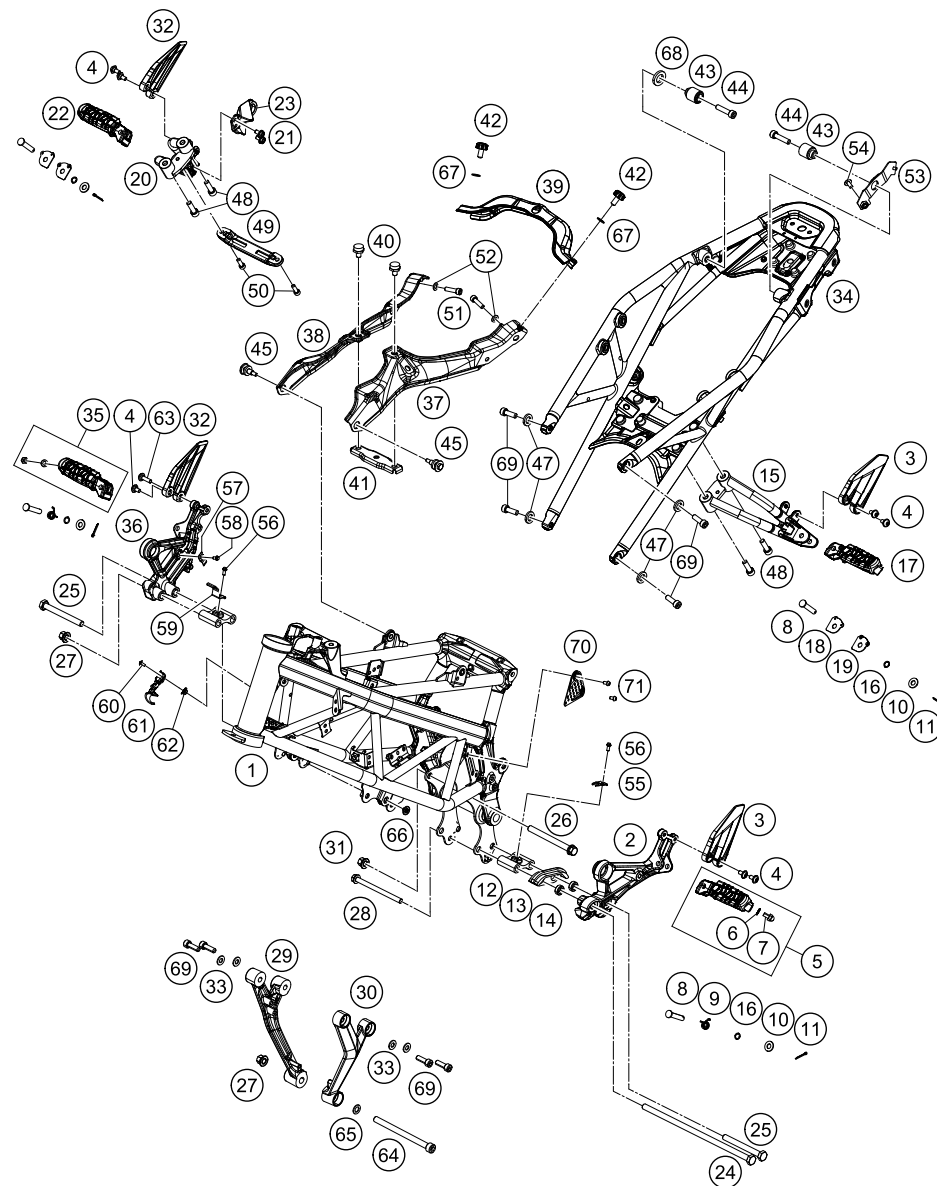

209020311

POS	PARTNUMBER	PARTNAME	PIECE
1	93003001100EB	Frame Duke 18 orange	1
2	93003038000	Footrest bracket front left	x
3	93003048050	Heel protector left	2
4	93008020060	Screw M6X1X9	x
5	93003140033	Front footpeg compl. left	1
6	90103040001	PLAIN WASHER 6,4X12X1	2
7	J029060103S	CAP SCREW M6X10 SS	2
8	93003054000	Pin footrest pivot black	4
9	93003042000	Footpeg spring	2
10	J125080004	WASHER M8	4
11	J094018250	PIN 25X1,8MM	4
12	90103038001	footrest support holder, front	2
13	90104070000	chainguide	1
14	90104066010	spacer chainguide	2
15	93003048000	Footrest bracket rear left	1
16	J770009015	O-RING 9X1,5	4
17	93003150033	Rear footpeg compl. left	1
18	93003053000	Plate lock pillion step bottom	2
19	93003052000	Plate lock pillion step top	2
20	93003049000	Footrest bracket rear right	1
21	J025060101	Hexagon screw M6X10	2
22	93003151033	Rear footpeg compl. right	1
23	93005084000	Retaining bracket	1
24	J025102656	HH COLLAR SCREW M10X1,25X265	1
25	J025100926	HH COLLAR SCREW M10X1,25X92	2
26	J025101103	HH COLLAR SCREW M10X110 WS14	1
27	90103038002	FLANGED NUT M10X1,25 WS14	3
28	J027081053	HH COLLAR SCREW M8X105 SW12	1
29	93303006000	Engine brace right	1
30	93303005000	Engine brace left250/390	1
31	93003005100	Nut socket-M10x1.25	1
32	93003049050	Heel protector right	2
33	J125080006	Washer M8	4
34	9300300200028	Rear frame white	1
35	93003141033	Front footpeg compl. right	1
36	93003039000	Footrest bracket front right	1
37	93003002050	Bracket spider lh	1
38	93003002151	Bracket spider rh	1

54016

* NEW PART

X ON DEMAND