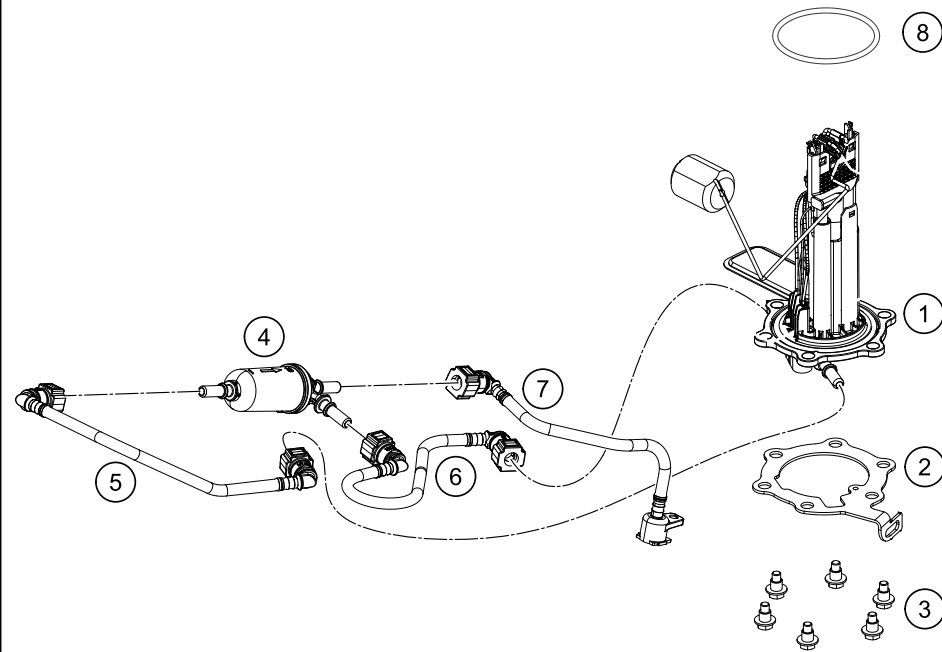

199010710

51844

* NEW PART

X ON DEMAND

POS	PARTNUMBER	PARTNAME	PIECE
40	93007025010	Tape cover RH	1
41	93014051000	Sleeve-illumination bkt	2
42	93008065000	Rubber grommet tank spoiler	2
43	90107029000	BRACKET DRAIN TUBE CPL.	1
44	21007098000	Sticker fuel labelling	1
45	93008020060	Screw M6X1X9	2

51844 * NEW PART X ON DEMAND

POS	PARTNUMBER	PARTNAME	PIECE
1	93007088000	Fuel pump	1
2	93041007000	Flange for fuel pump	1
3	J025060128	BOLT FLANGE- M6 X 1 X L12.8 XBRT XST	6
4	93807018000	fuel filter	1
5	93007016100	Fuel hose	1
6	93007015000	Fuel hose	1
7	93341013044	Injector upper part with hose complete	1
8	93007089000	Fuel pump seal	1