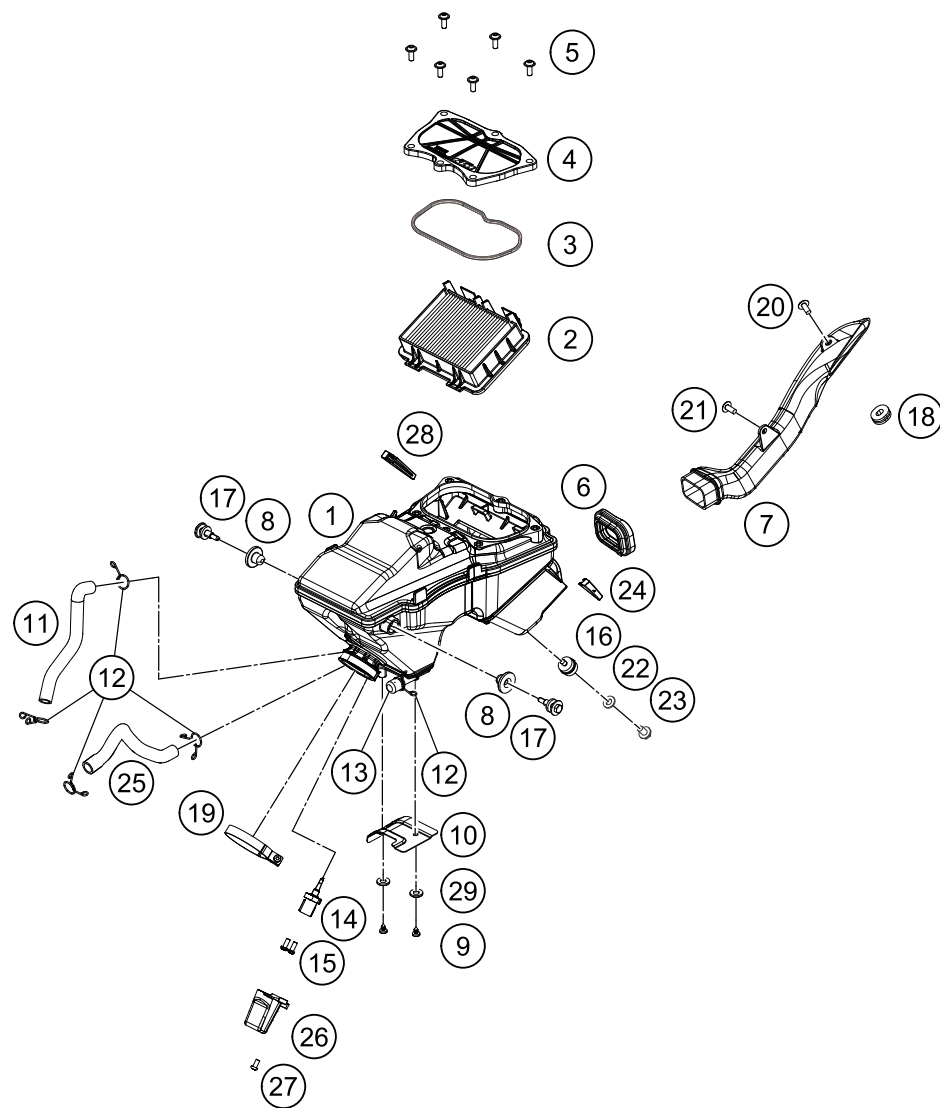

179010490

53972

* NEW PART

X ON DEMAND

POS	PARTNUMBER	PARTNAME	PIECE
1	93805083000	MUFFLER CPL.	1
2	93805007000	header cpl.	1
3	93805095000	BUSH MUFFLER	2
4	93805096000	DAMPER MUFFLER	1
5	93805011000	MUFFLER SHIELD	1
6	J031060103	Lens head screw M6X10	1
7	93805011003	GROMMET MUFFLER SHIELD	2
8	93805005100	GASKET PIPE C	2
9	93805058100	CLAMP DIA 60	2
10	93505050000	pre muffler	1
11	90105068100	damper, bottom	2
12	93605008000	catalytic converter cpl.	1
13	93805005000	GASKET PIPE B	1
14	93805058000	CLAMP DIA 54	1
15	90141090000	oxygen sensor	1
16	90205086001	muffler mounting spacer bushing	4
17	90205068000	damper, bottom	2
18	90105084000	muffler mounting tube	1
19	90105004000	exhaust flange gasket	1
20	90103097000	clip nut	2
26	J025080353	BOLT FLANGED M8X35	1
28	90105000002	BOLT SILENCER MTG	2

179010510

18464

* NEW PART

X ON DEMAND

POS	PARTNUMBER	PARTNAME	PIECE
1	93306001044	Air filter Box Kit.	1
2	93006015000	FILTER	1
3	93006020050	Seal	1
4	93006002000	Air filter box cover	1
5	93006039000	Flat-head screw M6	4
6	93006001060	Carburetor connection boot	1
7	93006040000	Duct dirty side	1
8	93006001080	Damping rubber	2
9	J031050103	Screw Truss M5X0.8	2
10	93006001070	Heat protection	1
11	93030087050	Engine vent hose	1
12	90130087001	HOSE CLAMP	5
13	93030089000	Plug	1
14	93041080000	Intake air temperature sensor	1
15	J005050126	Lens head screw M5X12	2
16	90106001007	SILENT BLOCK AIRFILTER	1
17	93007046050	Screw	2
18	93008019010	Rubber bushing	1
19	90241002010	hose clamp	1
20	J031050126	Screw truss M5X12	1
21	J031050166	Screw truss M5X16	1
22	J125060001	Washer - plain	1
23	J026060083	HH COLLAR SCREW M6X8 SW10	1
24	93006001015	Rubber cowl pad	1
25	93030088050	Engine vent hose	1
26	93041080060	SENSOR COVER	1
27	J005050101	Oval head screw M5X10	1
28	93006021000	Distance piece air filter box right	1
29	90505090050	WASHER ASBESTOS	2