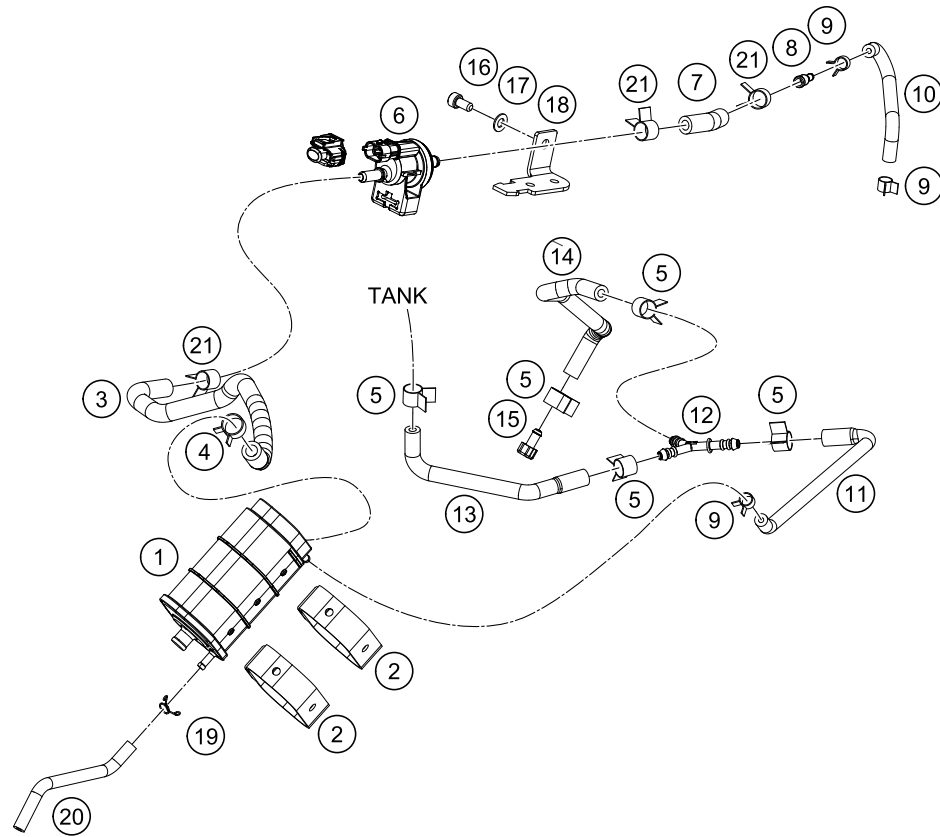

53920

* NEW PART

X ON DEMAND

POS	PARTNUMBER	PARTNAME	PIECE
1	93314069100	Dashboard	1
2	93014064000	Holder handsbar CUM TFT speedo	1
3	93014064100	Back cover TFT holder	1
4	93008020060	Screw M6X1X9	2
5	93014062010	Collar TFT speedo small	4
6	90507040001	RUBBER SLEEVE	4
7	93308015010	Washer, license plate holder support	4
8	J031060183	Roundhead screw M5X18	4
9	93014064200	Bracket TFT Cover black	1
13	93011066044	Ignition lock complete	1
14	93011064100	Special screw for ignition lock	2
15	93807008000	Fuel tank cap	1
16	90107050050	SEAT LOCK	1
17	93007051000	Retaining bracket	1
18	93011066010	Positioning rubber	1
20	90211066144	Lock set cpl.	1
21	90111067100	BLANK KEY 125/200 DUKE	x

189011430

53927

* NEW PART

X ON DEMAND

POS	PARTNUMBER	PARTNAME	PIECE
1	93015001000	Activated carbon filter	1
2	93015003000	Rubber band	2
3	93015020000	Hose	1
4	90607017001	SPRING BAND CLAMP 15X10	1
5	90607017003	SPRING BAND CLAMP D13	5
6	90607030000	fuel tank vent valve	1
7	93015021000	Pre-formed hose	1
8	90207016004	CONNECTOR TUBE EVAP	1
9	90607017002	CLAMP D9	3
10	93015027000	Tube connector to throttle body ETB	1
11	93015017000	Y connection	1
12	90507015000	CONNECTOR Y SHAPE	1
13	93015026000	Pre-formed hose	1
14	90515023000	TUBE CONNECTOR TO PLUG	1
15	90515011000	PLUG FUEL DRAIN	1
16	J912060123	hexagon socket screw M6X12	1
17	J125060006	Washer M6	1
18	93015032000	Fitting panel	1
19	90107013008	CLAMP	1
20	93015029000	Hose active carbon filter	1
21	93007017100	Ydnac clamp	3