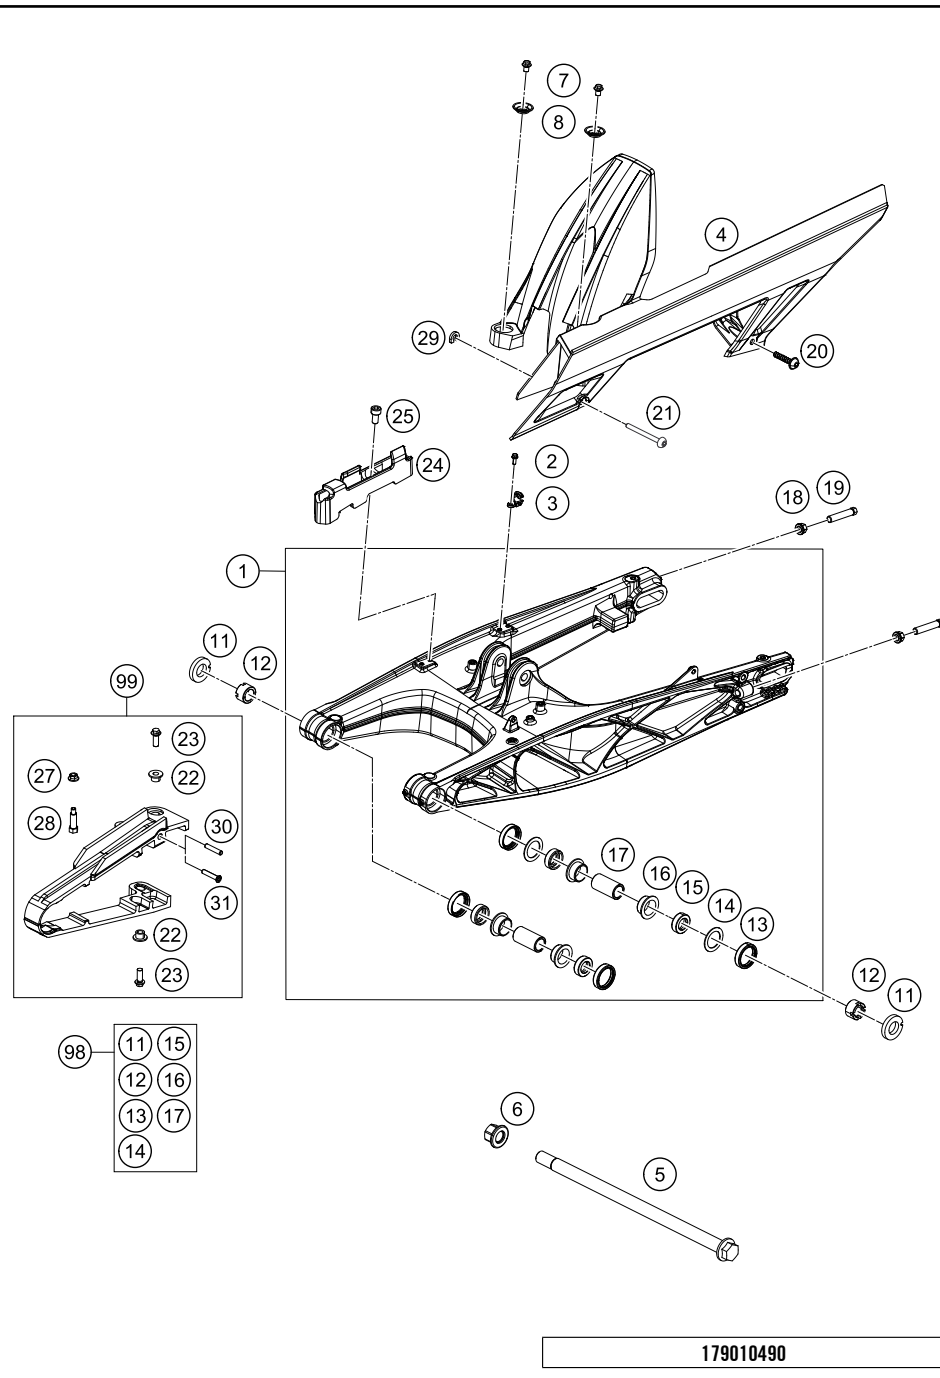

54016

* NEW PART

X ON DEMAND

POS	PARTNUMBER	PARTNAME	PIECE
1	93003023100	Side stand	1
2	xy	Dummy_SPC_Bajajteil SHIELD SWITCH STAND SIDE	1
3	90103027000	SCREW F. SIDE STAND	1
4	93503029000	Magnet bracket	1
5	90603024000	SIDE STAND SPRING	1
6	J900000501200	Senkkopfschraube M5x12	2
7	J982101253	SELF L. NUT M10X1,25 H11 WS17	1
8	93003027000	bolt stud-M10X1.25XL20XBRXPRECOAT	2
9	93511045000	SWITCH SIDE STAND	1
10	93003026100	Side stand bracket	1
11	93003034000	nut U flang-M10X1.25XHT8.5XBRT	2
12	95803034000	Aufnahme Magnet	1
13	90111040100	Bushing	1

179010410

18463

* NEW PART

X ON DEMAND

POS	PARTNUMBER	PARTNAME	PIECE
1	28104030044	Schwinge kpl.	1
2	J011050133	HH COLLAR SCREW M5X13 SW8	1
3	90113047000	brake hose guide	1
4	93004060100	Chain cover	1
5	90104037000	Shaft swing arm L=299mm	1
6	90104038000	FLANGED NUT M14X1,5	1
7	J025060081	Hex collar screw M6X8	2
8	93004051000	Supporting shell	2
11	93004042000	Special wahser	2
12	90104046000	swingarm adjusting ring	2
13	90104034001	OIL SEAL RING 25X32X7	4
14	90104036000	Thrust washer 22.2x31.7x1	2
15	90104034000	cup for radial shaft seal	4
16	90104031000	lgus plain bearing	4
17	90104032000	sleeve bushing 15.1x20x38	2
18	90104010002	flanged hex nut M10x1.25 WS13	2
19	90104040000	BOLT HEX M10X1,25X50 WS10	2
20	93004064000	Plastic screw 6x30	1
21	93004065000	hexagon socket screw M5X0.8X55	1
22	90604062000	chain slider bushing	2
23	J025060169	HH COLLAR SCREW M6X16 SW8	2
24	93013047000	Support	1
25	J912050102	ISK-Schraube M5x10	1
27	90204060001	HH COLLAR NUT	1
28	90104040100	screw M5x0.8x30	1
29	90504067000	WASHER CHAIN SLIDING GUARD	1
30	90104070020	SLEEVE CHAIN GUARD	1
31	90904070020	SLEEVE CHAIN GUARD	1
98	90104230010	SWINGARM REP. KIT 11-17	x
99	90104066210	CHAIN GUARD KIT 250/390	x