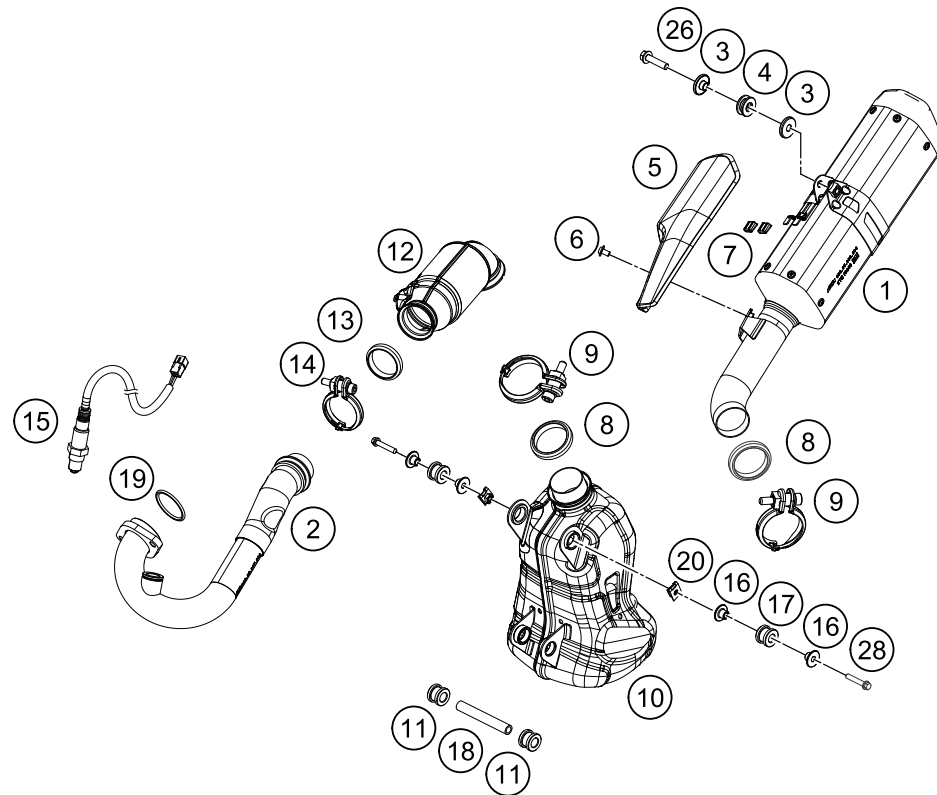

POS	PARTNUMBER	PARTNAME	PIECE
1	93805083000	MUFFLER CPL.	1
2	93805007000	header cpl.	1
3	93805095000	BUSH MUFFLER	2
4	93805096000	DAMPER MUFFLER	1
5	93805011000	MUFFLER SHIELD	1
6	J031060103	Lens head screw M6X10	1
7	93805011003	GROMMET MUFFLER SHIELD	2
8	93805005100	GASKET PIPE C	2
9	93805058100	CLAMP DIA 60	2
10	93505050000	pre muffler	1
11	90105068100	damper, bottom	2
12	93605008000	catalytic converter cpl.	1
13	93805005000	GASKET PIPE B	1
14	93805058000	CLAMP DIA 54	1
15	90141090000	oxygen sensor	1
16	90205086001	muffler mounting spacer bushing	4
17	90205068000	damper, bottom	2
18	90105084000	muffler mounting tube	1
19	90105004000	exhaust flange gasket	1
20	90103097000	clip nut	2
26	J025080353	BOLT FLANGED M8X35	1
28	90105000002	BOLT SILENCER MTG	2

179010510

18464

* NEW PART

X ON DEMAND