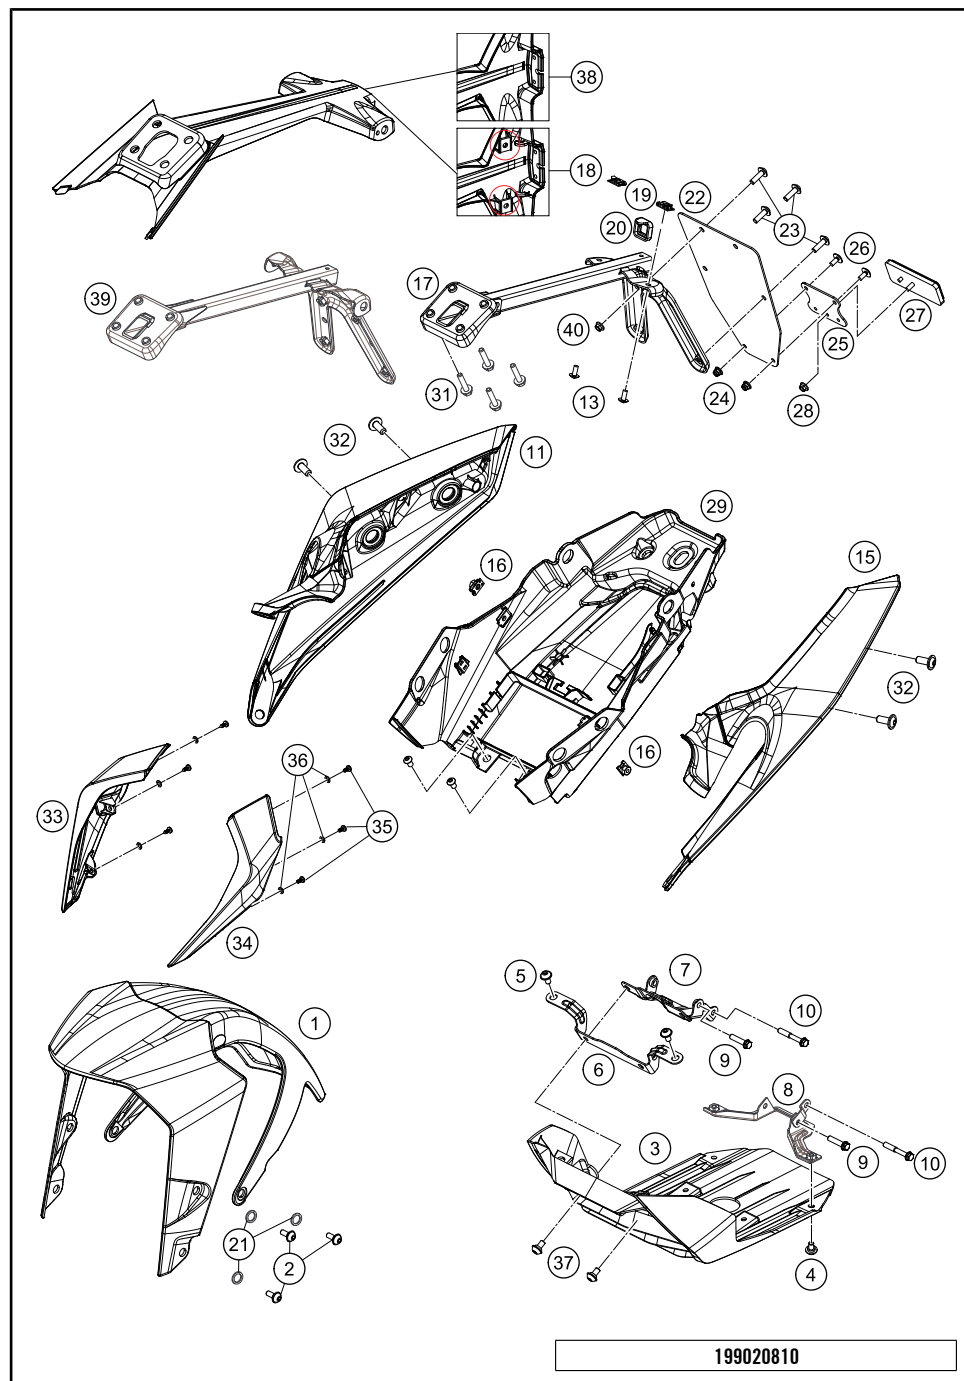

179010730

44997

* NEW PART

X ON DEMAND

POS	PARTNUMBER	PARTNAME	PIECE
1	9300801003330	Front fender cpl. black	1
2	J031050161	Panhead screw with shoulder	6
3	93308020000	Under-engine fairing 250/390	1
4	93008020060	Screw M6X1X9	4
5	90508006001	SOCKET HEAD BOLT M6X12	2
6	93008021000	Bracket belly pan front	1
7	93008021020	Bracket belly pan rear	1
8	93008021120	Bracket belly pan rear	1
9	J025060144	Hexagon srew M6X14	4
10	J025060359	Hexagon screw M6X35	2
11	9300804210028	Side fairing rs cpl. white	1
13	J031050123	Lens head screw M5X12	2
15	9300804110028	Side fairing ls cpl. white	1
16	90108050001	CLIP NUT M5	6
17	93008015200	Structure assembly plate number	1
18	93008015050	License plate holder support cover	1
19	93008083010	Clip Nut M5	2
20	93008015010	Protection rubber	1
21	93009059000	Washer nylon	6
22	90808016000	REAR FENDER EXT.	1
23	90508006003	AH SCREW M6X1X20	4
24	90102031010	HEX NUT M5 AF8	2
25	90514044000	REFLECTOR MOUNTING	1
26	J005050123	FLAT HEAD SCREW M5X12 PH	2
27	90514045000	REFLECTOR	1
28	90204060001	HH COLLAR NUT	1
29	93008019000	Tail end lower part	1
31	J025060226	Hex collar screw M6X22	4
32	90508008001	AH SCREW M8X20	4
33	93008001000EB	Side mask rgt LED orange	1
34	93008024000EB	Side mark left LED orange	1
35	J981030101	Lens head screw M3,5X10	6
36	J125040003	Washer plain small 4.5X8X0.5XBLK	6
37	93008040000	Screw M6X1X13	2
38	93008015150	License plate holder support, cover	1
39	93008015300	Licence plate holder support	1
40	90508016001	Nut nyloc flanged M6X1XHT.9.1	2