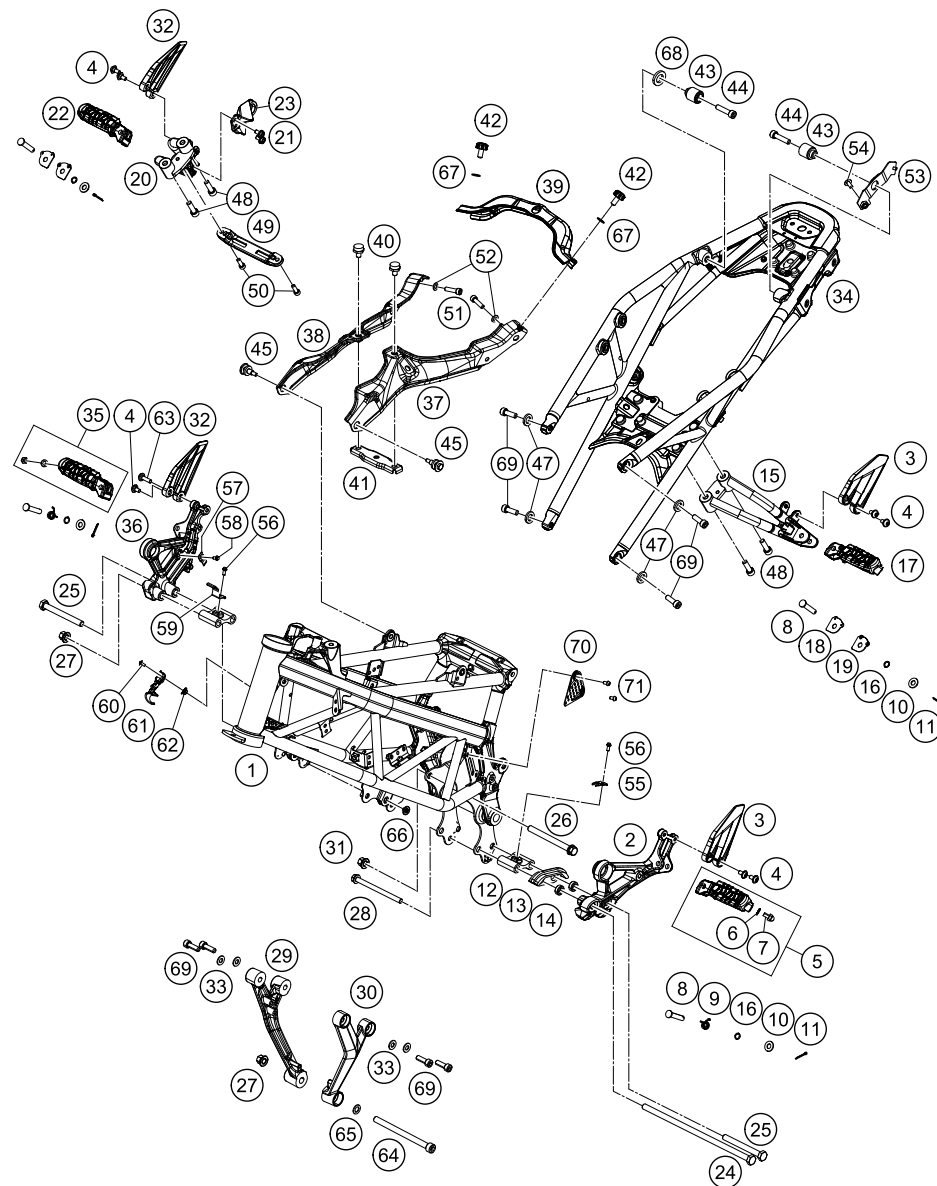

209020311

POS	PARTNUMBER	PARTNAME	PIECE
39	93003002030	Bracket seat mount loose	1
40	93007044000	Retaining pin	2
41	93003001070	Seat cowl front complete	1
42	93008023000	Rubber buffer	2
43	93007047033	Seat support complete	2
44	J912080303	hexagon socket screw M8X30	2
45	93007046050	Screw	2
47	93003002080	Washer Plain-ID8.2XOD 14XT 2 BLK	4
48	90103098000	BOLT	4
49	93003056000	Passenger footrest bracket	1
50	J912060143	Hex socket screw M6X14	2
51	93008019070	hexagon socket screw M8X31	2
52	J125080002	Washer plain	2
53	93006040060	Retaining bracket	1
54	J005050123	FLAT HEAD SCREW M5X12 PH	1
55	90111045050	CABLE BRACKET	1
56	90103032000	FLANGED BOLT M6X14	2
57	93013041000	Retaining bracket	1
58	J025060109	HH-COLLAR SCREW M6X10 SW8	1
59	93013026000	Support	1
60	J031050121	Roundhead screw M4X12	1
61	93032059010	Guide clutch cable	1
62	90108050001	CLIP NUT M5	1
63	93008043000	Screw M6X1X25	1
64	90203008000	BOLT M10X135	1
65	J125100009	Washer M10	1
66	90508026100	Clip	2
67	J125080005	WASHER M8	2
68	J125140003	Washer - plain	1
69	J912080251	Hexagon screw M8X25	8
70	93008041060	guard ih	1
71	J031060106	SCREW BUTTON HEAD-M5X0.8XL 8XB	2

54016

* NEW PART

X ON DEMAND