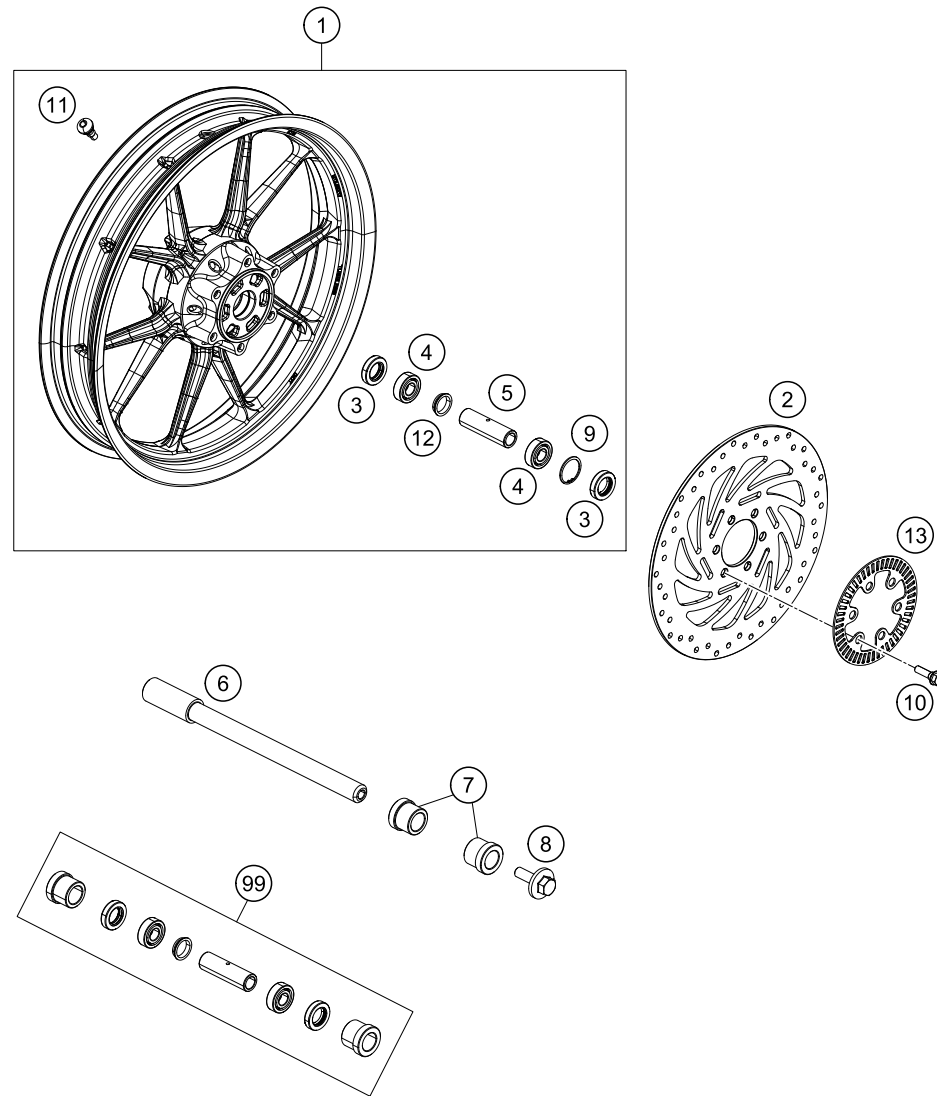

179020830

18484

* NEW PART

X ON DEMAND

FRONT WHEEL

390 Duke, orange 2020 EU 2020

POS	PARTNUMBER	PARTNAME	PIECE
1	93009001044EB	Front wheel cpl. orange	1
2	93309060000	Brake disc front 320MM	1
3	J760223508	SHAFT SEAL RING 22X35X8	2
4	J625062023	BALL BEARING 6202	2
5	90109011000	Spacer front wheel	1
6	93009081000	Front axle	1
7	90209083000	BEARING BUSHING	2
8	90109082000	flanged bolt M8	1
9	J472035150	Circlip 35X1,5	1
10	90110062000	SPECIAL SCREW M8X25 SELF LOCK.	6
11	90109076000	VALVE CPL.	1
12	90109011001	Fixation bearing spacer tube	1
13	93042020000	SENSORRING ABS	1
99	90109015100	FRONT WHEEL REP. KIT	1

179010910

18468

* NEW PART

X ON DEMAND

REAR WHEEL

390 Duke, orange 2020 EU 2020

POS	PARTNUMBER	PARTNAME	PIECE
1	93010001044EB	Rear wheel cpl. orange	1
3	90210086000	wheel spindle nut, rear	1
4	90610087000	washer 15.2x30x2	2
5	90110084000	chain tension adjuster, right	1
6	90110013000	SPACER BUSHING REAR WHEEL R/S	1
7	90110060000	rear brake disk D=230mm	1
8	90110062000	SPECIAL SCREW M8X25 SELF LOCK.	6
10	J760264208	SHAFT SEAL RING 26X42X8	2
11	J625063021	Grooved ball bearing 6302	1
12	90110011000	BEARING SPACER TUBE REAR	1
13	J625062023	BALL BEARING 6202	1
14	90109076000	VALVE CPL.	1
15	90610054000	SPACER BUSHING KRT INSIDE	1
16	90210059100	rear wheel dampening rubber	1
17	90210050000	SPROCKET SUPPORT	1
18	90810052000	SPECIAL SCREW M8X48	6
19	90510051045	rear sprocket 45 teeth	1
20	J625062050	BALL BEARING 6205	1
21	J760295207	SHAFT SEAL RING 29X52X7	1
22	J472042170	CIRCLIP	1
23	90510052000	FLANGED NUT M8X1,25	6
24	90210085000	Axle rear KT03	1
25	90109011001	Fixation bearing spacer tube	1
26	78010167118	CHAIN DID 118 LINKS	1
27	90142021001	SCREW FOR ABS	3
28	90142021000	SENSOR DISC REAR	1
29	90110053000	SPACER CHAIN WHEEL SUPPORT	1
98	00050002059	DRIVETRAIN KIT 390 DUKE 2015	1
99	90110015100	REAR WHEEL REP. KIT 390 DUKE	1