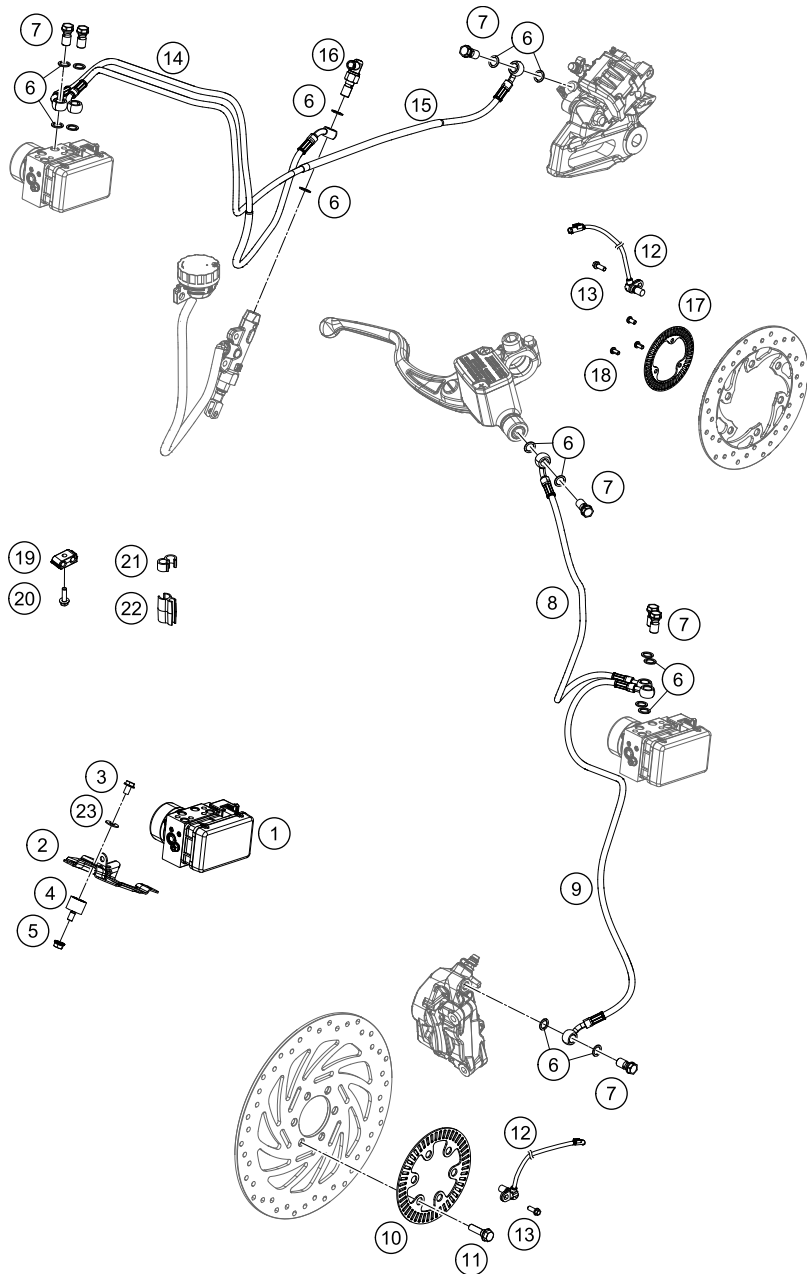

189011430

53927

* NEW PART

X ON DEMAND

POS	PARTNUMBER	PARTNAME	PIECE
1	93015001000	Activated carbon filter	1
2	93015003000	Rubber band	2
3	93015020000	Hose	1
4	90607017001	SPRING BAND CLAMP 15X10	1
5	90607017003	SPRING BAND CLAMP D13	5
6	90607030000	fuel tank vent valve	1
7	93015021000	Pre-formed hose	1
8	90207016004	CONNECTOR TUBE EVAP	1
9	90607017002	CLAMP D9	3
10	93015027000	Tube connector to throttle body ETB	1
11	93015017000	Y connection	1
12	90507015000	CONNECTOR Y SHAPE	1
13	93015026000	Pre-formed hose	1
14	90515023000	TUBE CONNECTOR TO PLUG	1
15	90515011000	PLUG FUEL DRAIN	1
16	J912060123	hexagon socket screw M6X12	1
17	J125060006	Washer M6	1
18	93015032000	Fitting panel	1
19	90107013008	CLAMP	1
20	93015029000	Hose active carbon filter	1
21	93007017100	Ydnac clamp	3

209021510

53928

* NEW PART

X ON DEMAND

POS	PARTNUMBER	PARTNAME	PIECE
1	93342031044	Unit ABS WET KT22	1
2	93041030020	Retaining bracket	1
3	J026060083	HH COLLAR SCREW M6X8 SW10	3
4	90135001001	silentbloc M6	3
5	J926060000	FLANGED NUT M6 WS10 SELF LOCK.	3
6	90113026000	COPPER GASKET	16
7	90113013000	BANJO SCREW	7
8	93013035000	Brake hose	1
9	93013036000	Brake hose	1
10	93042020000	SENSORRING ABS	1
11	90110062000	SPECIAL SCREW M8X25 SELF LOCK.	6
12	90142125000	ABS SENSOR	2
13	J028060166	BOLT M6X16	2
14	93013037000	Brake hose	1
15	93013038000	Brake hose	1
16	90111051000	brake light switch, rear	1
17	90142021000	SENSOR DISC REAR	1
18	90142021001	SCREW FOR ABS	3
19	93813024000	brake hose clamp	3
20	J025060209	HH COLLAR SCREW M6X20	1
21	93813035000	CLAMP SENSOR CABLE	4
22	93813147000	CLAMP FOR BRAKE HOSE	2
23	J125060003	PLAIN WASHER 6,5X13X1	3