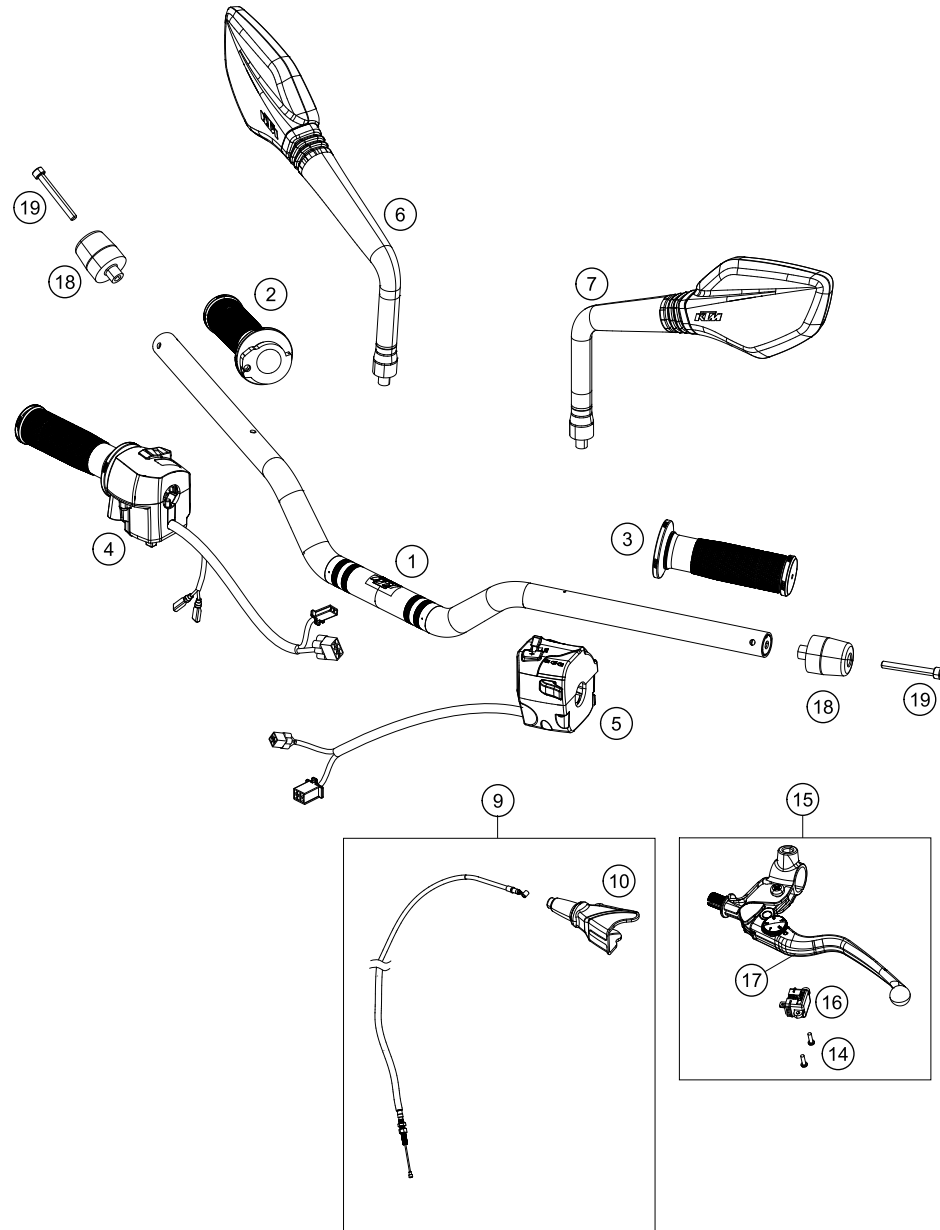

FRONT FORK, TRIPLE CLAMP

390 Duke, orange 2020 EU 2020

POS	PARTNUMBER	PARTNAME	PIECE
1	93301001100	Assembly leg left	1
2	93301002100	Assembly leg right	1
3	93001034033	Upper triple clamp GDC	1
4	93001032133	assembly lower triple clamp GDC	1
5	90101080044	STEERING HEAD BEARING-KIT	1
6	90101086000	protection cap	1
7	90101036000	adjusting ring steering head	1
8	90501044000	steering head screw	1
9	93014064000	Holder handsbar CUM TFT speedo	1
10	J912080293	Bolt socket-M8X1.25XI 29Xblack	4
11	93001038000	Handlebar clamp	1
12	93032060030	Sleeve clutch cable guide	1
13	93001044000	hexagon socket screw M10X1.25X72 8.8	2
14	90101042000	WASHER 10,5X32X2	4
15	90101040000	RUBBER BUSHING	4
16	93001041000	Spacer tube 10.2X12X42	2
17	J982101253	SELF L. NUT M10X1,25 H11 WS17	1
18	43570624	Dirt scarper SKF 43mm black	2
19	43570623	Shaft seal SKF 43x52,9x11,4 black	2
20	43570618	Guide bushing 42x44x20	2
21	48601166S1	FORK OIL SAE4 5L	1
22	40140024	O-ring 43x2 NBR70 siliconized yellow	2
23	93013055000	Hose clamp	1
24	90113055010	sleeve for hose clamp	2
25	J021060156	AH SCREW M6X15 10.9	2
26	93032059000	Bracket clutch cable guide	1
27	93032060020	RUBBER CLUTCH CABLE GUIDE	1
28	90212582001	side reflector, front	2
29	90501045000	AH SCREW M8X1.25X30	8
40	93001007033	assembly fork pipe rh.	1
41	93001006033	assembly fork pipe lh.	1
98	90101000010	REP. KIT FORK KPL.	1

* NEW PART

X ON DEMAND

HANDLEBAR, CONTROLS

390 Duke, orange 2020 EU 2020

POS	PARTNUMBER	PARTNAME	PIECE
1	93002001000	Handlebar	1
2	93702010033	THROTTLE GRIP	1
3	90802039000	HAND GRIP L/S	1
4	93511074000	START-EMERGENCY STOP SWITCH	1
5	93011070000	Light switch	1
6	93012041000	Mirror right	1
7	93012040000	Mirror left	1
9	90802090000	CLUTCH CABLE	1
10	93802016000	BOOT CLUTCH LEVER	1
14	90232014002	Screw pan cross M3x0.5	2
15	93302131000	Clutch lever adjustable	1
16	90511049000	clutch switch	1
17	93502031100	Clutch lever	1
18	90202004001	HANDLEBAR WEIGHT	2
19	J912060553	Hexagon screw M6X55	2