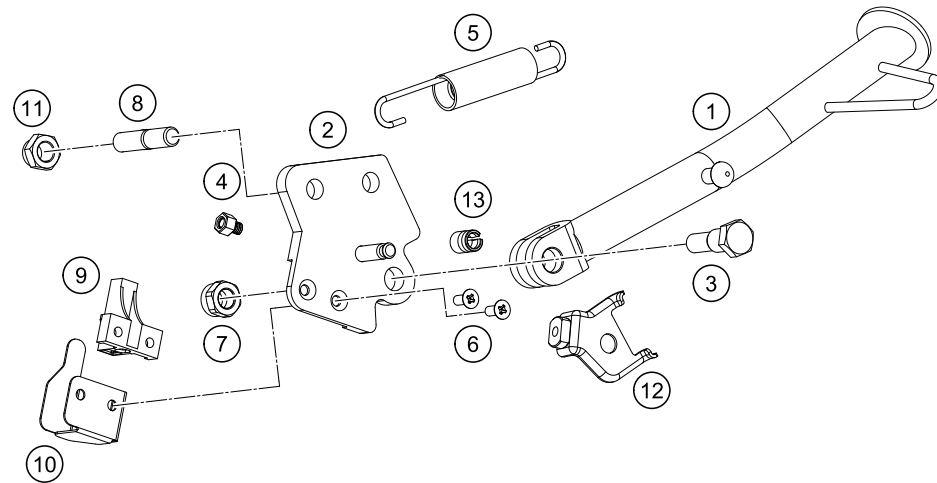

54016

* NEW PART

X ON DEMAND

209020311

POS	PARTNUMBER	PARTNAME	PIECE
39	93003002030	Bracket seat mount loose	1
40	93007044000	Retaining pin	2
41	93003001070	Seat cowl front complete	1
42	93008023000	Rubber buffer	2
43	93007047033	Seat support complete	2
44	J912080303	hexagon socket screw M8X30	2
45	93007046050	Screw	2
47	93003002080	Washer Plain-ID8.2XOD 14XT 2 BLK	4
48	90103098000	BOLT	4
49	93003056000	Passenger footrest bracket	1
50	J912060143	Hex socket screw M6X14	2
51	93008019070	hexagon socket screw M8X31	2
52	J125080002	Washer plain	2
53	93006040060	Retaining bracket	1
54	J005050123	FLAT HEAD SCREW M5X12 PH	1
55	90111045050	CABLE BRACKET	1
56	90103032000	FLANGED BOLT M6X14	2
57	93013041000	Retaining bracket	1
58	J025060109	HH-COLLAR SCREW M6X10 SW8	1
59	93013026000	Support	1
60	J031050121	Roundhead screw M4X12	1
61	93032059010	Guide clutch cable	1
62	90108050001	CLIP NUT M5	1
63	93008043000	Screw M6X1X25	1
64	90203008000	BOLT M10X135	1
65	J125100009	Washer M10	1
66	90508026100	Clip	2
67	J125080005	WASHER M8	2
68	J125140003	Washer - plain	1
69	J912080251	Hexagon screw M8X25	8
70	93008041060	guard ih	1
71	J031060106	SCREW BUTTON HEAD-M5X0.8XL 8XB	2

54016

* NEW PART

X ON DEMAND

POS	PARTNUMBER	PARTNAME	PIECE
1	93003023100	Side stand	1
2	xy	Dummy_SPC_Bajajteil SHIELD SWITCH STAND SIDE	1
3	90103027000	SCREW F. SIDE STAND	1
4	93503029000	Magnet bracket	1
5	90603024000	SIDE STAND SPRING	1
6	J900000501200	Senkkopfschraube M5x12	2
7	J982101253	SELF L. NUT M10X1,25 H11 WS17	1
8	93003027000	bolt stud-M10X1.25XL20XBRXPRECOAT	2
9	93511045000	SWITCH SIDE STAND	1
10	93003026100	Side stand bracket	1
11	93003034000	nut U flang-M10X1.25XHT8.5XBRT	2
12	95803034000	Aufnahme Magnet	1
13	90111040100	Bushing	1