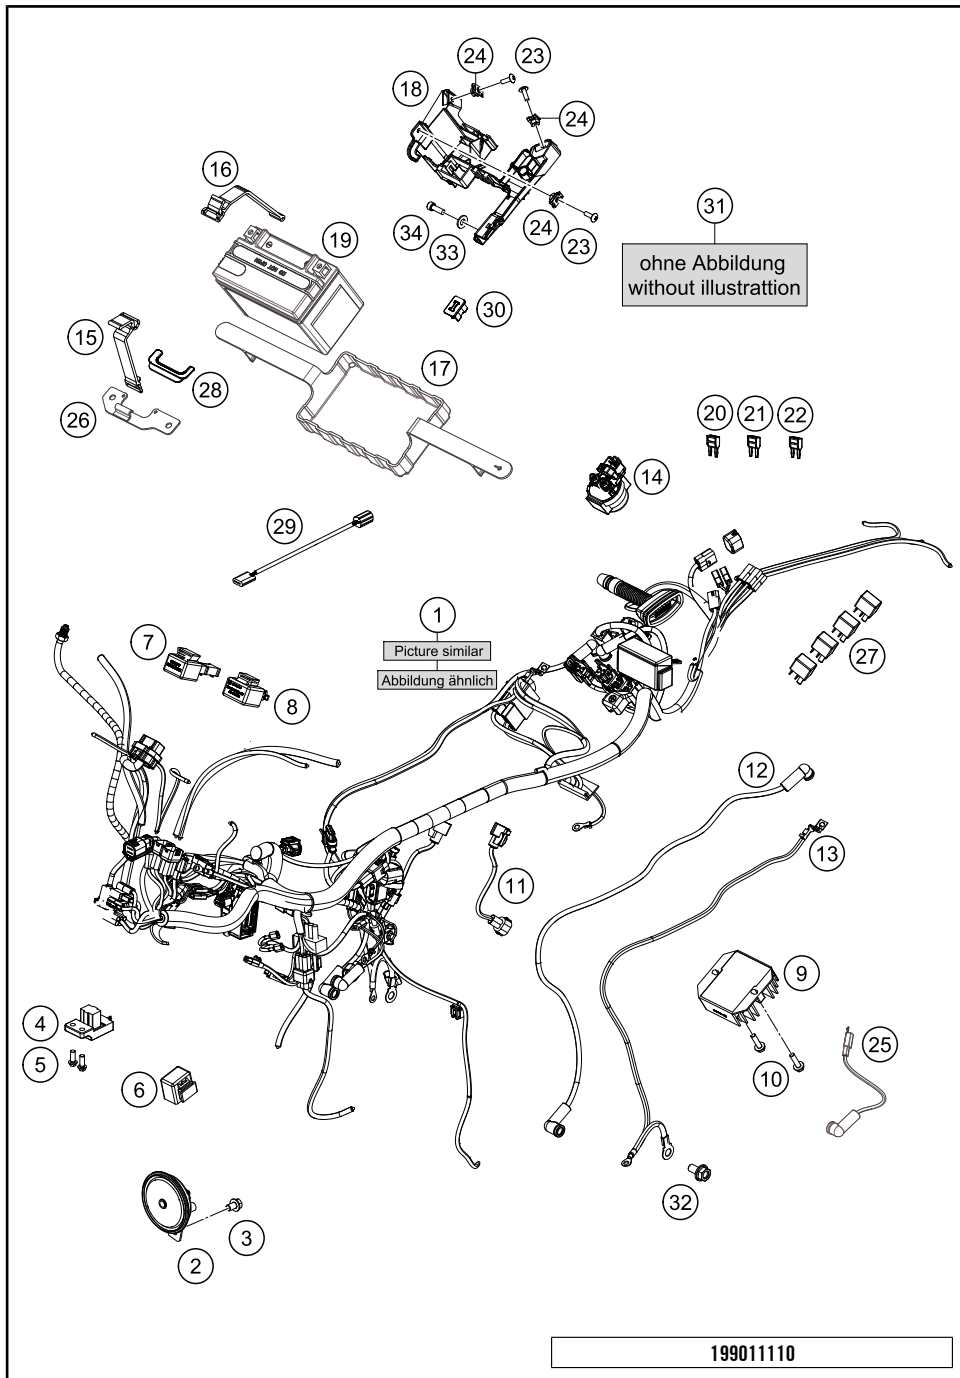

199011110

POS	PARTNUMBER	PARTNAME	PIECE
1	93311075000	Main wiring harness	1
2	93011060100	Horn	1
3	J025080123	HH COLLAR SCREW M8X12 SW12	1
4	93541088000	rollover sensor	1
5	J025060169	HH COLLAR SCREW M6X16 SW8	2
6	93811043000	resistor	1
7	93539010000	Start OK control unit	1
8	90511030000	indicator relay	1
9	93011034000	Voltage regulator	1
10	J025060253	bolt flanged M6X25	2
11	93041080050	Cable	1
12	93011059000	Starter cable 6MM	1
13	93011197000	Ground wire	1
14	90111058000	STARTER RELAY	1
15	93011055060	Band batterie	1
16	93011055000	Battery rubber holder	1
17	93011054000	BOX BATTERY	1
18	93008018060	Cross brace cover	1
19	90611053000	BATTERY 12V/8AH	1
20	75011088010	FUSE 10A 07	8
21	75011088015	FUSE 15A 07	3
22	75011088030	FUSE 30A	2
23	J005050123	FLAT HEAD SCREW M5X12 PH	3
24	90108050001	CLIP NUT M5	3
25	93038091000	Pigtail oil pressure switch	1
26	93011056100	Bracket battery band	1
27	90611057000	relay (interlock)	4
28	93011026000	protector	1
29	93511084000	PIGTAIL PH-3 FUEL PUMP	1
30	93008078000	Rubber grommet	2
31	93042033000	Cable earth ABS	1
31	93811099000	wiring harness temperatur sensor	1
32	J025060122	Hex collar screw M6X12	2
33	J125050008	Washer M5	1
34	J912050166	bolt socket-M5X0.8XL16XC18.8XBRT	1

53919

* NEW PART

X ON DEMAND