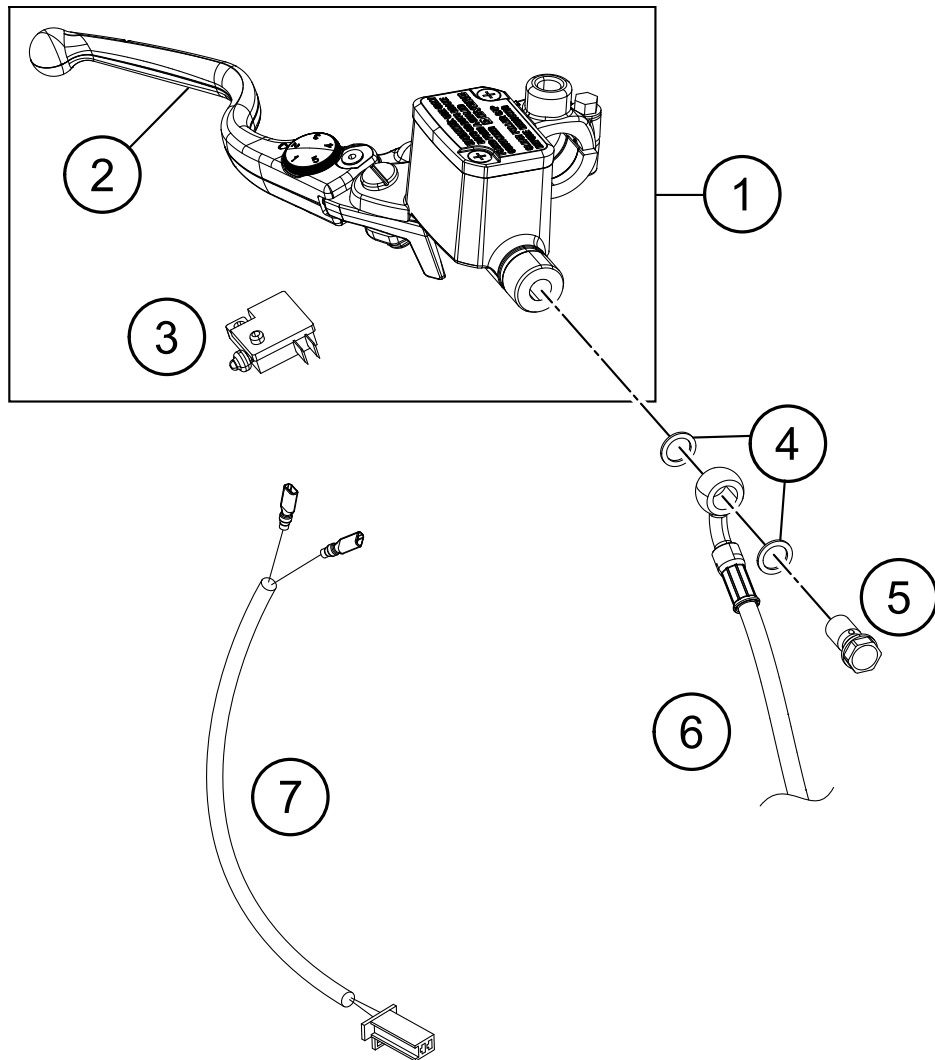

179011010

18819

* NEW PART

X ON DEMAND

199011110

POS	PARTNUMBER	PARTNAME	PIECE
1	93311075000	Main wiring harness	1
2	93011060100	Horn	1
3	J025080123	HH COLLAR SCREW M8X12 SW12	1
4	93541088000	rollover sensor	1
5	J025060169	HH COLLAR SCREW M6X16 SW8	2
6	93811043000	resistor	1
7	93539010000	Start OK control unit	1
8	90511030000	indicator relay	1
9	93011034000	Voltage regulator	1
10	J025060253	bolt flanged M6X25	2
11	93041080050	Cable	1
12	93011059000	Starter cable 6MM	1
13	93011197000	Ground wire	1
14	90111058000	STARTER RELAY	1
15	93011055060	Band batterie	1
16	93011055000	Battery rubber holder	1
17	93011054000	BOX BATTERY	1
18	93008018060	Cross brace cover	1
19	90611053000	BATTERY 12V/8AH	1
20	75011088010	FUSE 10A 07	8
21	75011088015	FUSE 15A 07	3
22	75011088030	FUSE 30A	2
23	J005050123	FLAT HEAD SCREW M5X12 PH	3
24	90108050001	CLIP NUT M5	3
25	93038091000	Pigtail oil pressure switch	1
26	93011056100	Bracket battery band	1
27	90611057000	relay (interlock)	4
28	93011026000	protector	1
29	93511084000	PIGTAIL PH-3 FUEL PUMP	1
30	93008078000	Rubber grommet	2
31	93042033000	Cable earth ABS	1
31	93811099000	wiring harness temperatur sensor	1
32	J025060122	Hex collar screw M6X12	2
33	J125050008	Washer M5	1
34	J912050166	bolt socket-M5X0.8XL16XC18.8XBRT	1

53919

* NEW PART

X ON DEMAND

POS	PARTNUMBER	PARTNAME	PIECE
1	93313001033	Master cylinder front_adjustable lever	1
2	93713002033	Brake lever cpl.	1
3	90111050000	brake light switch, front	1
4	90113026000	COPPER GASKET	2
5	90113013000	BANJO SCREW	1
6	93013035000	Brake hose	1
7	90111050050	WIRE BRAKE LIGHT SWITCH FRONT	1