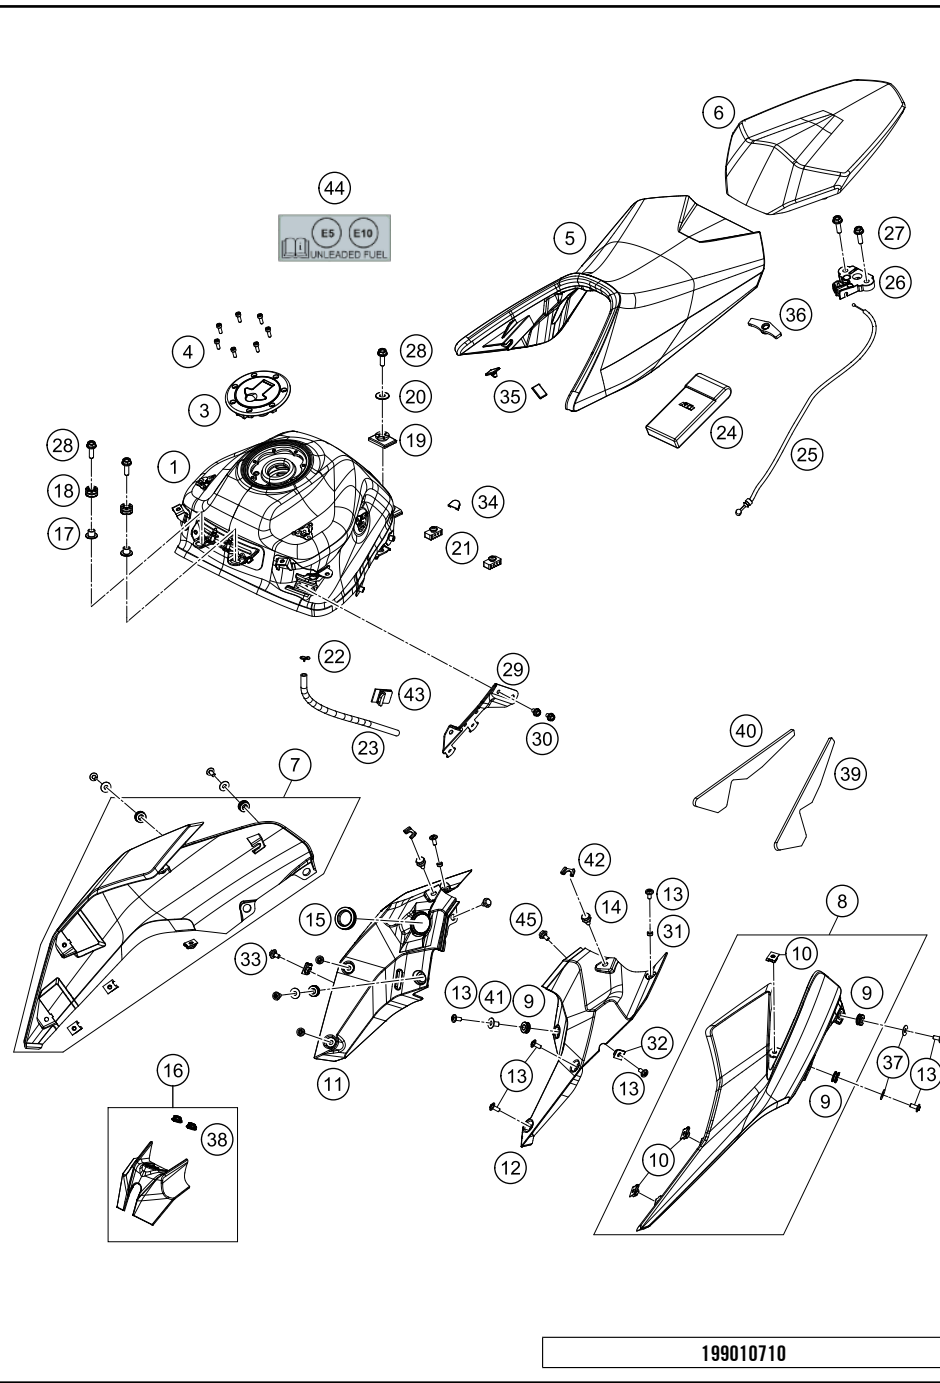

POS	PARTNUMBER	PARTNAME	PIECE
1	93007113000	Fuel tank	1
3	93807008000	Fuel tank cap	1
4	J912050151	AH SCREW M5X14 BLACK	7
5	93007040000	Rider seat	1
6	93007047000	Seat passenger complete	1
7	93008051000EB	Frontspoiler right orange	1
8	93008050000EB	Frontspoiler left orange	1
9	930080500040	Rubber bushing	6
10	93003077000	Clip nut M6	6
11	93008055000	Inner cover right	1
12	93008056000	Inner cover left	1
13	90508006001	SOCKET HEAD BOLT M6X12	12
14	93008048000	Special screw	2
15	93035065010	Rubber bushing	1
16	93008057033	Cover for ignition lock complete	1
17	93008034000	Bushing	2
18	90507013006	GROMMET TANK MOUNTING	2
19	93007014000	Tank guard rear	1
20	90111060010	WASHER PLAIN 8,4X25X2	1
21	93007040010	Seat cowl pad	2
22	90507017000	HOSE CLAMP	1
23	93015029050	Hose active carbon filter	1
24	90529099000	TOOLKIT	1
25	93007052000	Cable seat lock	1
26	93007050000	Sseat lock ZSB	1
27	J025060203	HH COLLAR SCREW M6X20 SW10	2
28	J025080253	Hexagon screw M8X25	3
29	93015102000	Fastening	1
30	J025060103	HH COLLAR SCREW M6X10 SW10	2
31	93008044000	Sleeve spoiler inner RR MTG	2
32	90103097000	clip nut	2
33	90108076000	SPECIAL SCREW M6X12X3	1
34	93008059000	Rubber cap tank	4
35	90507047041	SEAT DUMPER SOZIUS SEAT	2
36	93007046000	Seat cowl pad	1
37	930080500050	Washer 6.2X20X1.5	6
38	93011068010	Rubber grommet ignition lock cover	2
39	93007025020	Tape cover LH	1

199010710

51844

* NEW PART

X ON DEMAND