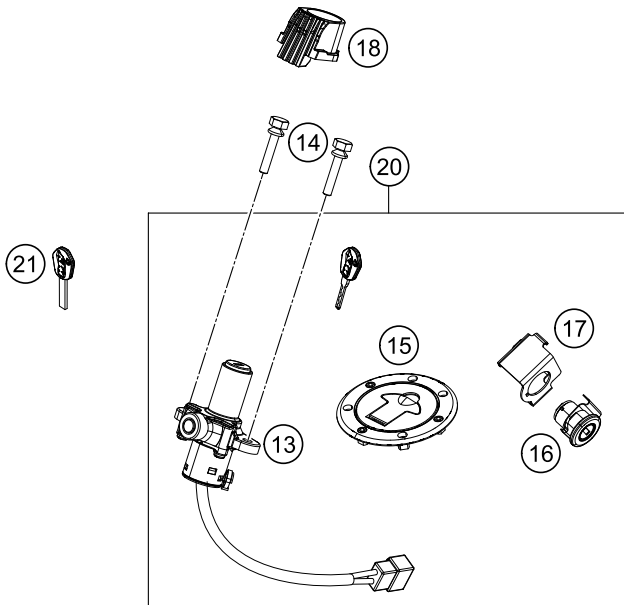

179011390

18356

* NEW PART

X ON DEMAND

179011412

POS	PARTNUMBER	PARTNAME	PIECE
1	93014040100	lamp tail MY17	1
2	93014040040	Washer	2
3	93014040020	Rubber grommet tail light left	1
4	93014040030	Washer	2
5	93014040010	Rubber bushing	2
6	90114047000	LICENSE PLATE ILLUMINATION	1
7	93014026000	Indicator front rh	1
8	93014025000	Indicator front lh	1
9	J125100003	WASHER PLAIN 10,5	2
10	J06797100183	Toothed washer, M10	2
11	J934100006	Nut hex thin-M10x1.25	2
12	J981420133	SHEET MET.SCR. DIN 7981 4,2X13	2
13	90514036100	FLASHER REAR R/S	1
14	90514035100	FLASHER REAR L/S	1
15	93014013000	Support	1
16	93014015000	Rubber bushing	2
17	93014014000	Rubber bushing	1
18	93008040000	Screw M6X1X13	4
19	93014001344	Headlight	1
24	93014019100	Holder headlamp LED	1
25	93014024100	bush	1
27	93008084010	Range change metal nut M6	2
30	J934100001	Hex nut, M10	2
31	93008020060	Screw M6X1X9	1
32	93014049000	Rubber grommet tail light right	1
36	90508006003	AH SCREW M6X1X20	1
37	93014018100	Collar head lamp holder MTG	1
38	93014017000	Rubber bushing	1

53920

* NEW PART

X ON DEMAND

POS	PARTNUMBER	PARTNAME	PIECE
1	93314069100	Dashboard	1
2	93014064000	Holder handsbar CUM TFT speedo	1
3	93014064100	Back cover TFT holder	1
4	93008020060	Screw M6X1X9	2
5	93014062010	Collar TFT speedo small	4
6	90507040001	RUBBER SLEEVE	4
7	93308015010	Washer, license plate holder support	4
8	J031060183	Roundhead screw M5X18	4
9	93014064200	Bracket TFT Cover black	1
13	93011066044	Ignition lock complete	1
14	93011064100	Special screw for ignition lock	2
15	93807008000	Fuel tank cap	1
16	90107050050	SEAT LOCK	1
17	93007051000	Retaining bracket	1
18	93011066010	Positioning rubber	1
20	90211066144	Lock set cpl.	1
21	90111067100	BLANK KEY 125/200 DUKE	x