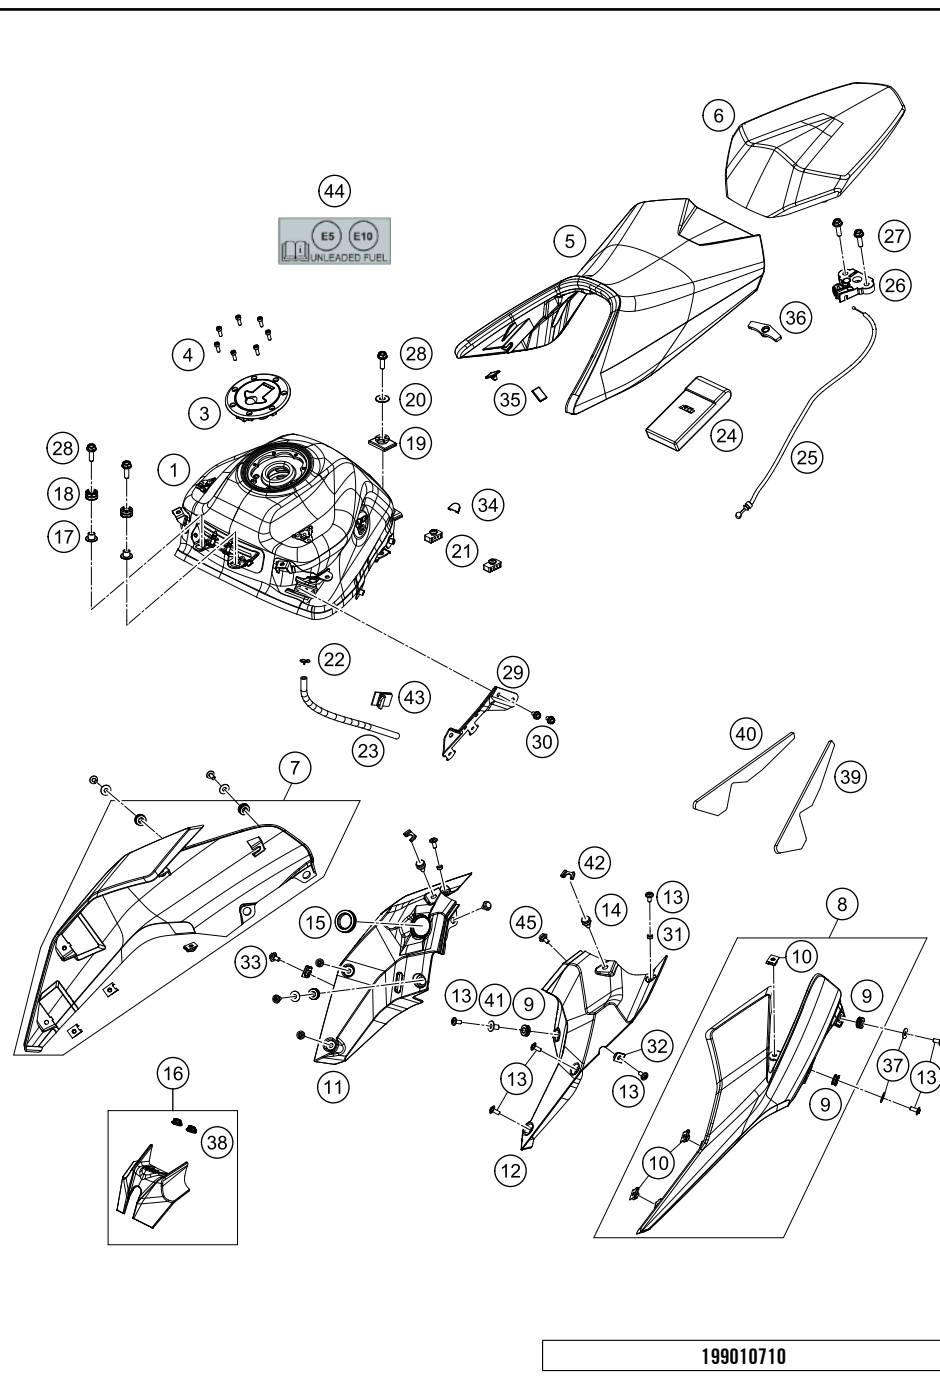

POS	PARTNUMBER	PARTNAME	PIECE
40	93007025010	Tape cover RH	1
41	93014051000	Sleeve-illumination bkt	2
42	93008065000	Rubber grommet tank spoiler	2
43	90107029000	BRACKET DRAIN TUBE CPL.	1
44	21007098000	Sticker fuel labelling	1
45	93008020060	Screw M6X1X9	2

51844 * NEW PART X ON DEMAND