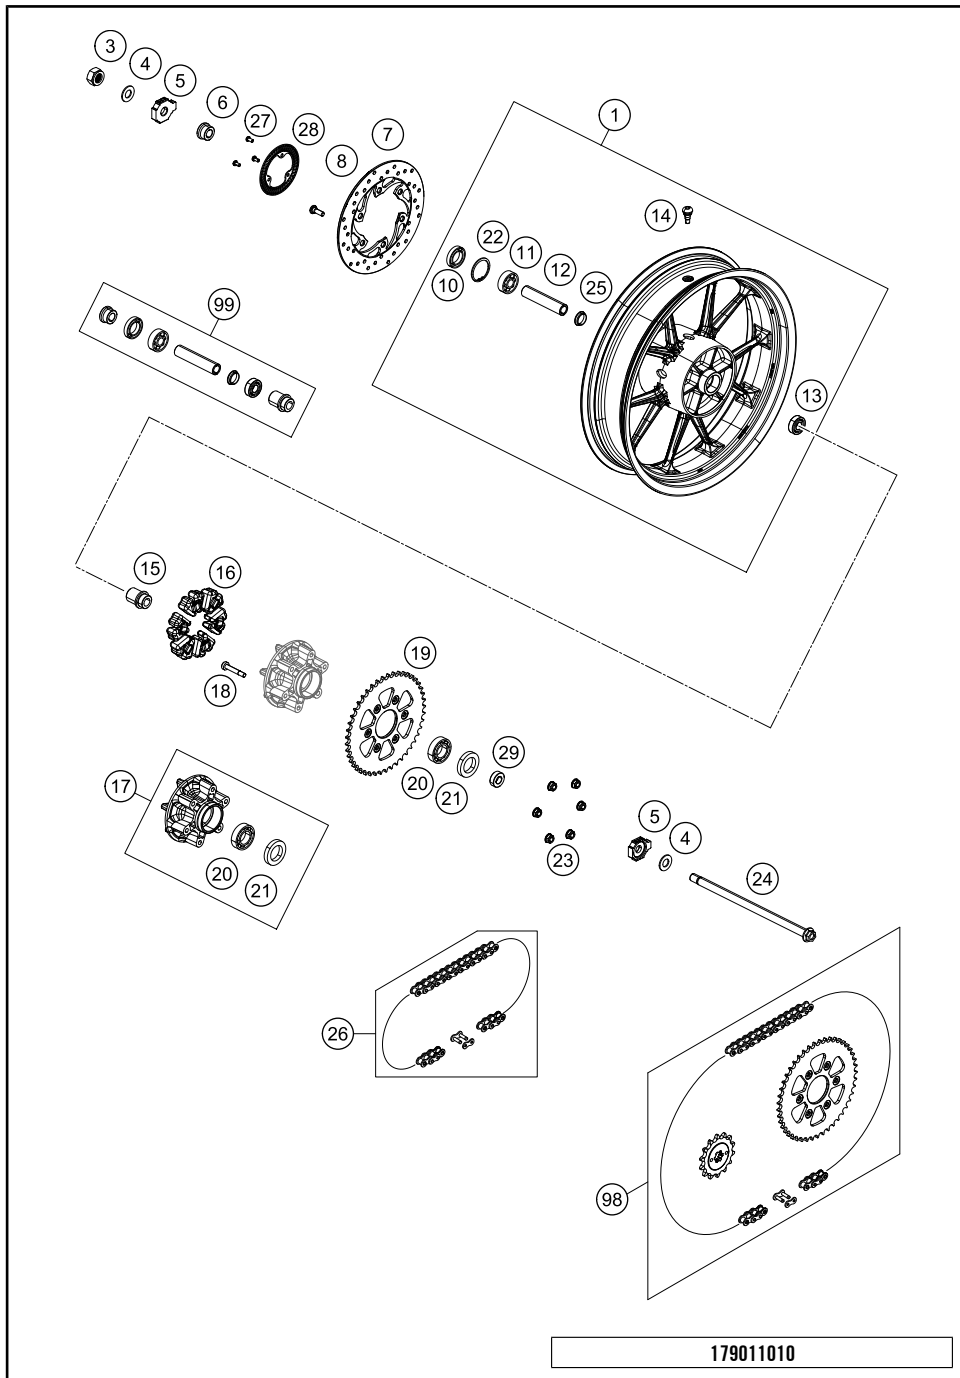

179010910

18468

* NEW PART

X ON DEMAND

REAR WHEEL

390 Duke, orange 2020 EU 2020

POS	PARTNUMBER	PARTNAME	PIECE
1	93010001044EB	Rear wheel cpl. orange	1
3	90210086000	wheel spindle nut, rear	1
4	90610087000	washer 15.2x30x2	2
5	90110084000	chain tension adjuster, right	1
6	90110013000	SPACER BUSHING REAR WHEEL R/S	1
7	90110060000	rear brake disk D=230mm	1
8	90110062000	SPECIAL SCREW M8X25 SELF LOCK.	6
10	J760264208	SHAFT SEAL RING 26X42X8	2
11	J625063021	Grooved ball bearing 6302	1
12	90110011000	BEARING SPACER TUBE REAR	1
13	J625062023	BALL BEARING 6202	1
14	90109076000	VALVE CPL.	1
15	90610054000	SPACER BUSHING KRT INSIDE	1
16	90210059100	rear wheel dampening rubber	1
17	90210050000	SPROCKET SUPPORT	1
18	90810052000	SPECIAL SCREW M8X48	6
19	90510051045	rear sprocket 45 teeth	1
20	J625062050	BALL BEARING 6205	1
21	J760295207	SHAFT SEAL RING 29X52X7	1
22	J472042170	CIRCLIP	1
23	90510052000	FLANGED NUT M8X1,25	6
24	90210085000	Axle rear KT03	1
25	90109011001	Fixation bearing spacer tube	1
26	78010167118	CHAIN DID 118 LINKS	1
27	90142021001	SCREW FOR ABS	3
28	90142021000	SENSOR DISC REAR	1
29	90110053000	SPACER CHAIN WHEEL SUPPORT	1
98	00050002059	DRIVETRAIN KIT 390 DUKE 2015	1
99	90110015100	REAR WHEEL REP. KIT 390 DUKE	1