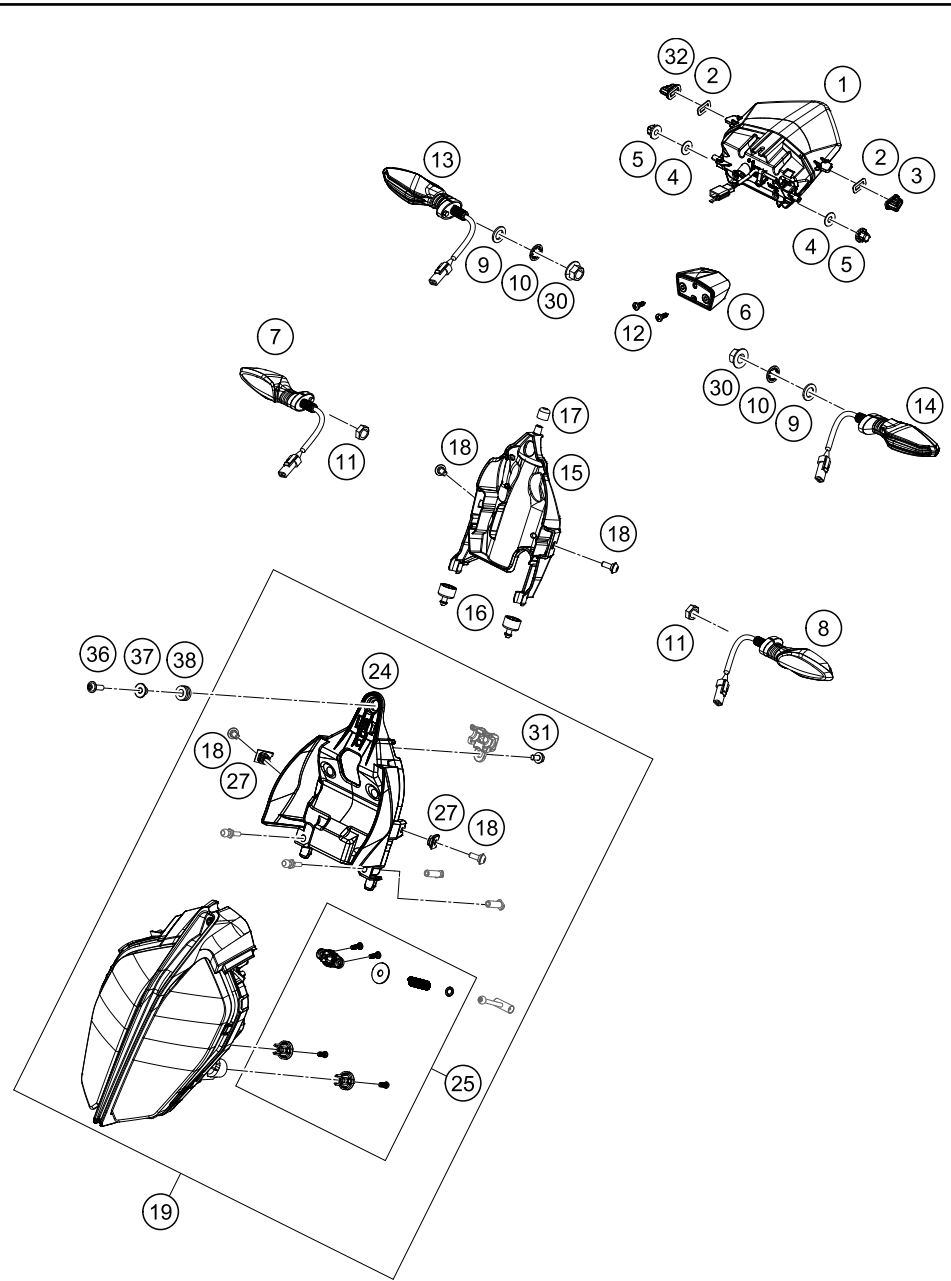

179011390

18356

* NEW PART

X ON DEMAND

179011412

POS	PARTNUMBER	PARTNAME	PIECE
1	93014040100	lamp tail MY17	1
2	93014040040	Washer	2
3	93014040020	Rubber grommet tail light left	1
4	93014040030	Washer	2
5	93014040010	Rubber bushing	2
6	90114047000	LICENSE PLATE ILLUMINATION	1
7	93014026000	Indicator front rh	1
8	93014025000	Indicator front lh	1
9	J125100003	WASHER PLAIN 10,5	2
10	J06797100183	Toothed washer, M10	2
11	J934100006	Nut hex thin-M10x1.25	2
12	J981420133	SHEET MET.SCR. DIN 7981 4,2X13	2
13	90514036100	FLASHER REAR R/S	1
14	90514035100	FLASHER REAR L/S	1
15	93014013000	Support	1
16	93014015000	Rubber bushing	2
17	93014014000	Rubber bushing	1
18	93008040000	Screw M6X1X13	4
19	93014001344	Headlight	1
24	93014019100	Holder headlamp LED	1
25	93014024100	bush	1
27	93008084010	Range change metal nut M6	2
30	J934100001	Hex nut, M10	2
31	93008020060	Screw M6X1X9	1
32	93014049000	Rubber grommet tail light right	1
36	90508006003	AH SCREW M6X1X20	1
37	93014018100	Collar head lamp holder MTG	1
38	93014017000	Rubber bushing	1