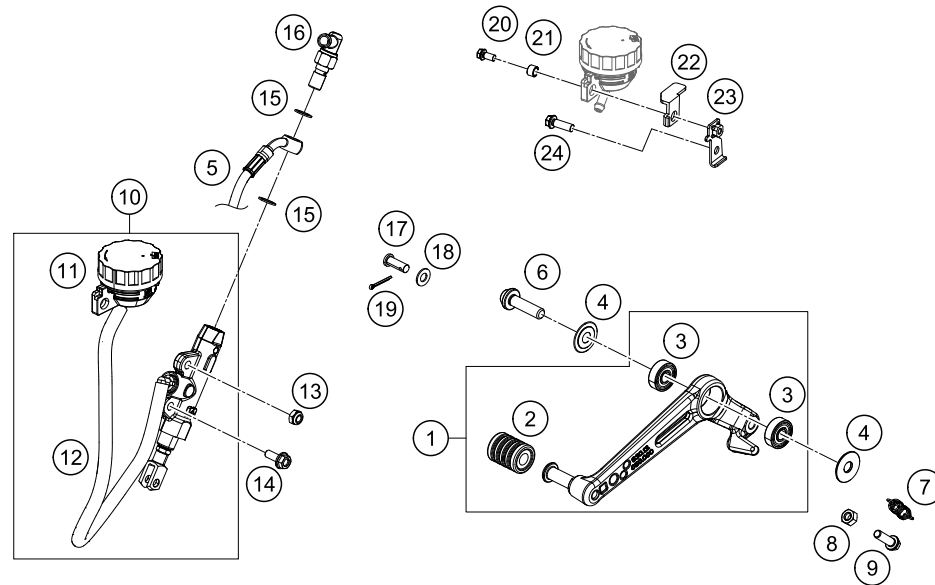

53919

* NEW PART

X ON DEMAND

POS	PARTNUMBER	PARTNAME	PIECE
1	93313001033	Master cylinder front_adjustable lever	1
2	93713002033	Brake lever cpl.	1
3	90111050000	brake light switch, front	1
4	90113026000	COPPER GASKET	2
5	90113013000	BANJO SCREW	1
6	93013035000	Brake hose	1
7	90111050050	WIRE BRAKE LIGHT SWITCH FRONT	1

179021310

49400

* NEW PART

X ON DEMAND

POS	PARTNUMBER	PARTNAME	PIECE
1	93013050033	Footbrake lever complete	1
2	90134035000	GEAR SHIFT LEVER RUBBER	1
3	J625060800	BALL BEARING 608	2
4	90134031020	thrust washer, gear shift lever	2
5	93013037000	Brake hose	1
6	90134034300	BOLT SHIFT LEVER silver	1
6	90534034300	BOLT SHIFT LEVER black	1
7	90113052000	brake pedal spring	1
8	J934060001	nut hex thick	1
9	J025060203	HH COLLAR SCREW M6X20 SW10	1
10	93013060000	Rear master cylinder	1
11	90113009000	BRAKE FLUID RESERVOIR CPL.	1
12	93313073000	reservoir tube kit	1
13	J926060006	nut hex flanged	1
14	90130059000	HH COLLAR SCREW M6X16	1
15	90113026000	COPPER GASKET	2
16	90111051000	brake light switch, rear	1
17	90113057000	pin for fork end	1
18	90103040001	PLAIN WASHER 6,4X12X1	1
19	J094020153	splint pin 2x15mm	1
20	J025060181	Hex collar screw M6X18	1
21	93035065020	Spacer bushing	1
22	93013068010	Bracket, reservoir	1
23	93013068000	Sheet	1
24	J025050103	HH-COLLAR SCREW M5X10	1