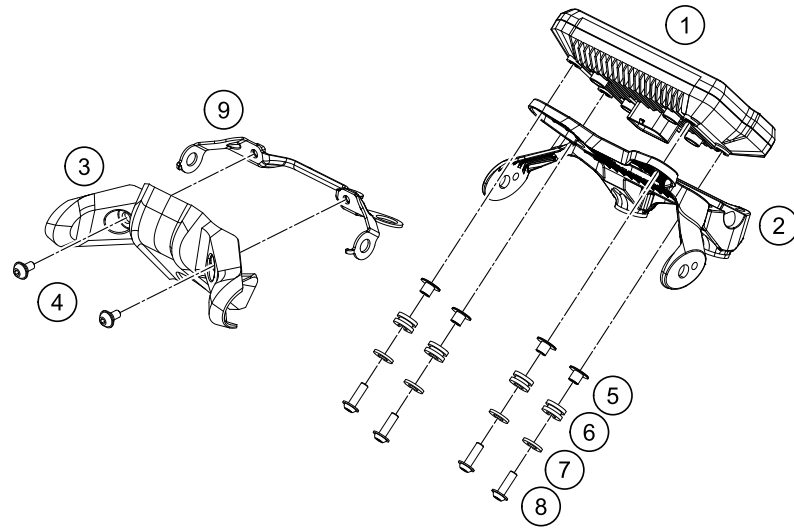

POS	PARTNUMBER	PARTNAME	PIECE
1	93314069100	Dashboard	1
2	93014064000	Holder handsbar CUM TFT speedo	1
3	93014064100	Back cover TFT holder	1
4	93008020060	Screw M6X1X9	2
5	93014062010	Collar TFT speedo small	4
6	90507040001	RUBBER SLEEVE	4
7	93308015010	Washer, license plate holder support	4
8	J031060183	Roundhead screw M5X18	4
9	93014064200	Bracket TFT Cover black	1
13	93011066044	Ignition lock complete	1
14	93011064100	Special screw for ignition lock	2
15	93807008000	Fuel tank cap	1
16	90107050050	SEAT LOCK	1
17	93007051000	Retaining bracket	1
18	93011066010	Positioning rubber	1
20	90211066144	Lock set cpl.	1
21	90111067100	BLANK KEY 125/200 DUKE	x

189011430

53927

* NEW PART

X ON DEMAND