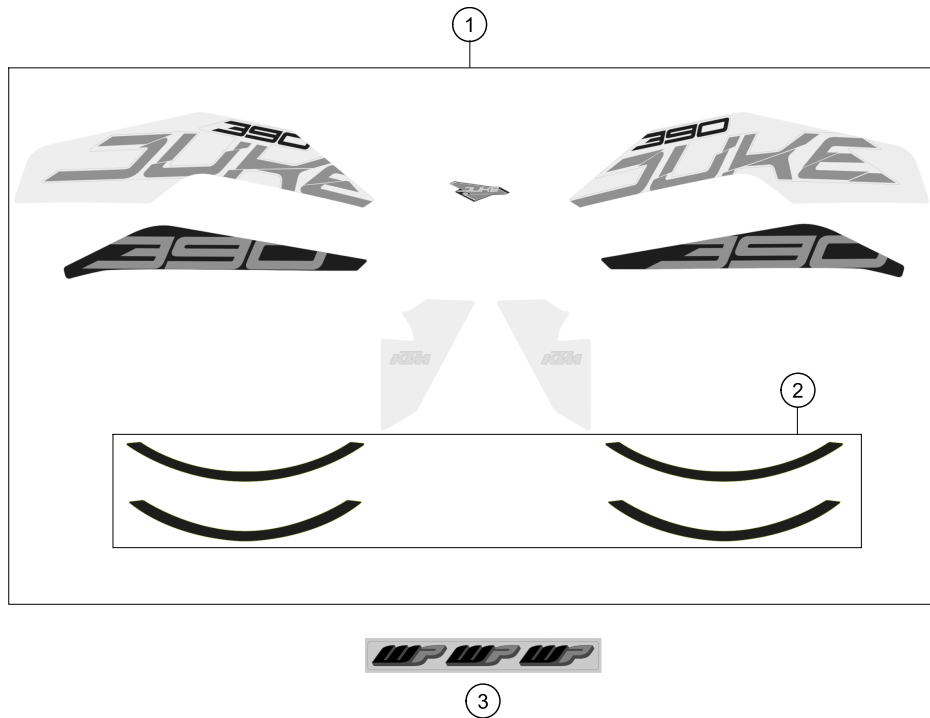

199020810

52267

* NEW PART X ON DEMAND

DECAL

390 Duke, orange 2020 EU 2020

POS	PARTNUMBER	PARTNAME	PIECE
1	90208099200	Decal kit 390 Duke orange	1
2	90208097000	Kit DCL wheel rim D390	x
3	93001045000	Decal Fork front WP	2