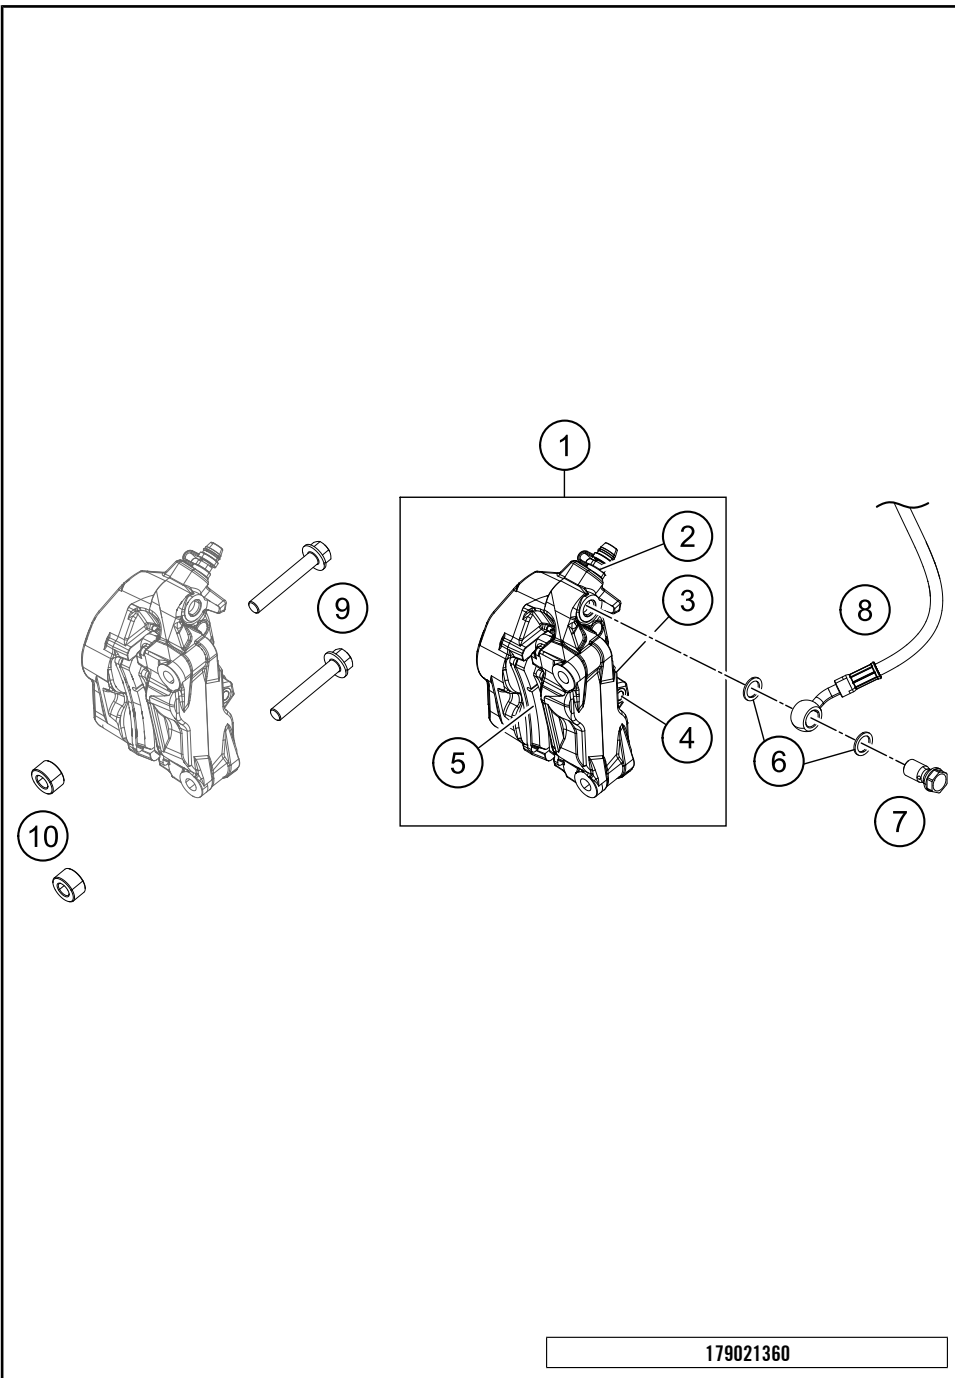

FRONT BRAKE CALIPER

390 Duke, orange 2020 EU 2020

POS	PARTNUMBER	PARTNAME	PIECE
1	93713015000	brake caliper, radial	1
2	90113021000	BLEEDER SCREW	1
3	90113018000	SPRING CLIP	1
4	90113017000	BOLT F. BRAKE PADS	1
5	90813030000	BRAKE PAD FRONT TT2910HH	1
6	90113026000	COPPER GASKET	2
7	90113013000	BANJO SCREW	1
8	93013036000	Brake hose	1
9	J01008060S	HH collar screw M8x1x60	2
10	90613098150	brake caliper spacer sleeve	2

179021360

18470

* NEW PART X ON DEMAND