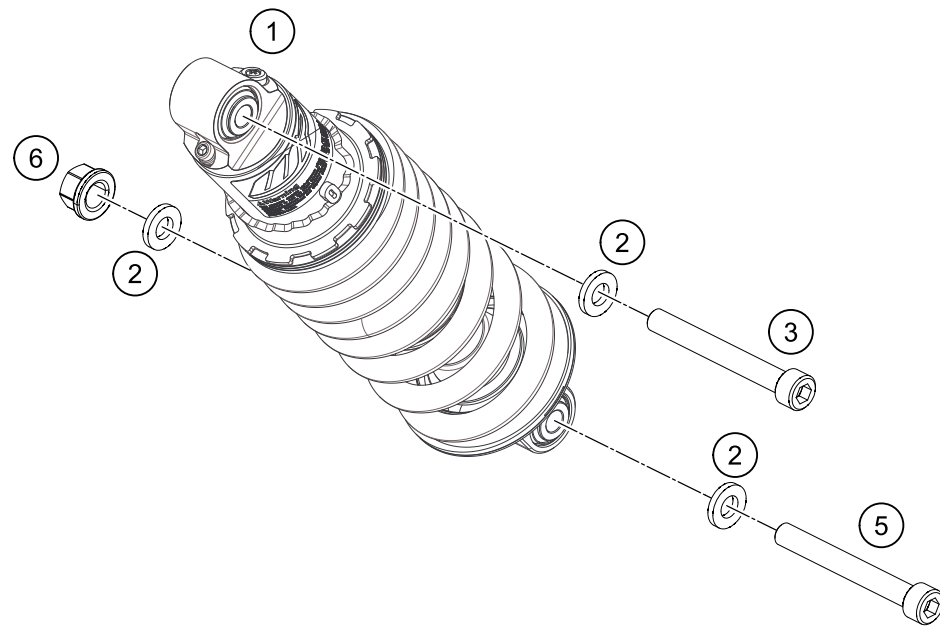

SHOCK ABSORBER

390 Duke, white 2020 EU 2020

POS	PARTNUMBER	PARTNAME	PIECE
1	93304010000	Shock absorber	1
2	90104010003	PLAIN WASHER 10,2X20X3MM	3
3	93004016100	hexagon socket screw M10X1.25X62	1
5	J020100806	SHCS M10x1.25x80 - 10.9	1
6	90104010002	flanged hex nut M10x1.25 WS13	1

179010410

18463

* NEW PART

X ON DEMAND