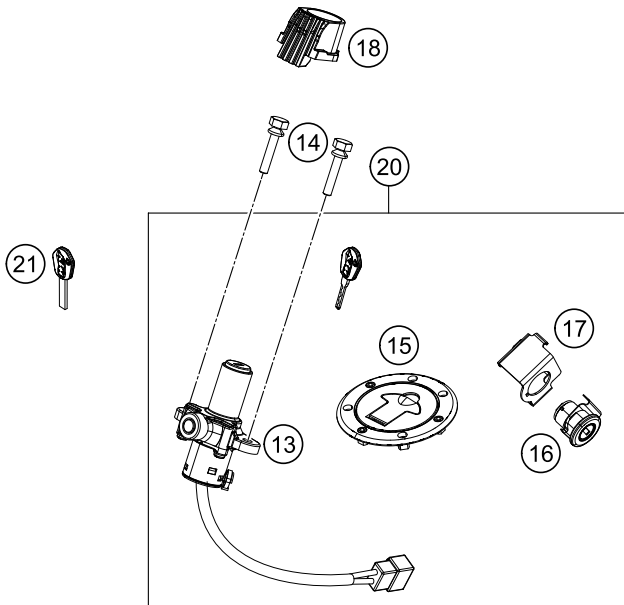

179011390

18356

\* NEW PART

X ON DEMAND

POS	PARTNUMBER	PARTNAME	PIECE
1	93014040100	lamp tail MY17	1
2	93014040040	Washer	2
3	93014040020	Rubber grommet tail light left	1
4	93014040030	Washer	2
5	93014040010	Rubber bushing	2
6	90114047000	LICENSE PLATE ILLUMINATION	1
7	93014026000	Indicator front rh	1
8	93014025000	Indicator front lh	1
9	J125100003	WASHER PLAIN 10,5	2
10	J06797100183	Toothed washer, M10	2
11	J934100006	Nut hex thin-M10x1.25	2
12	J981420133	SHEET MET.SCR. DIN 7981 4,2X13	2
13	90514036100	FLASHER REAR R/S	1
14	90514035100	FLASHER REAR L/S	1
15	93014013000	Support	1
16	93014015000	Rubber bushing	2
17	93014014000	Rubber bushing	1
18	93008040000	Screw M6X1X13	4
19	93014001344	Headlight	1
24	93014019100	Holder headlamp LED	1
25	93014024100	bush	1
27	93008084010	Range change metal nut M6	2
30	J934100001	Hex nut, M10	2
31	93008020060	Screw M6X1X9	1
32	93014049000	Rubber grommet tail light right	1
36	90508006003	AH SCREW M6X1X20	1
37	93014018100	Collar head lamp holder MTG	1
38	93014017000	Rubber bushing	1

179011412

53920

\* NEW PART

X ON DEMAND

POS	PARTNUMBER	PARTNAME	PIECE
1	93314069100	Dashboard	1
2	93014064000	Holder handsbar CUM TFT speedo	1
3	93014064100	Back cover TFT holder	1
4	93008020060	Screw M6X1X9	2
5	93014062010	Collar TFT speedo small	4
6	90507040001	RUBBER SLEEVE	4
7	93308015010	Washer, license plate holder support	4
8	J031060183	Roundhead screw M5X18	4
9	93014064200	Bracket TFT Cover black	1
13	93011066044	Ignition lock complete	1
14	93011064100	Special screw for ignition lock	2
15	93807008000	Fuel tank cap	1
16	90107050050	SEAT LOCK	1
17	93007051000	Retaining bracket	1
18	93011066010	Positioning rubber	1
20	90211066144	Lock set cpl.	1
21	90111067100	BLANK KEY 125/200 DUKE	x