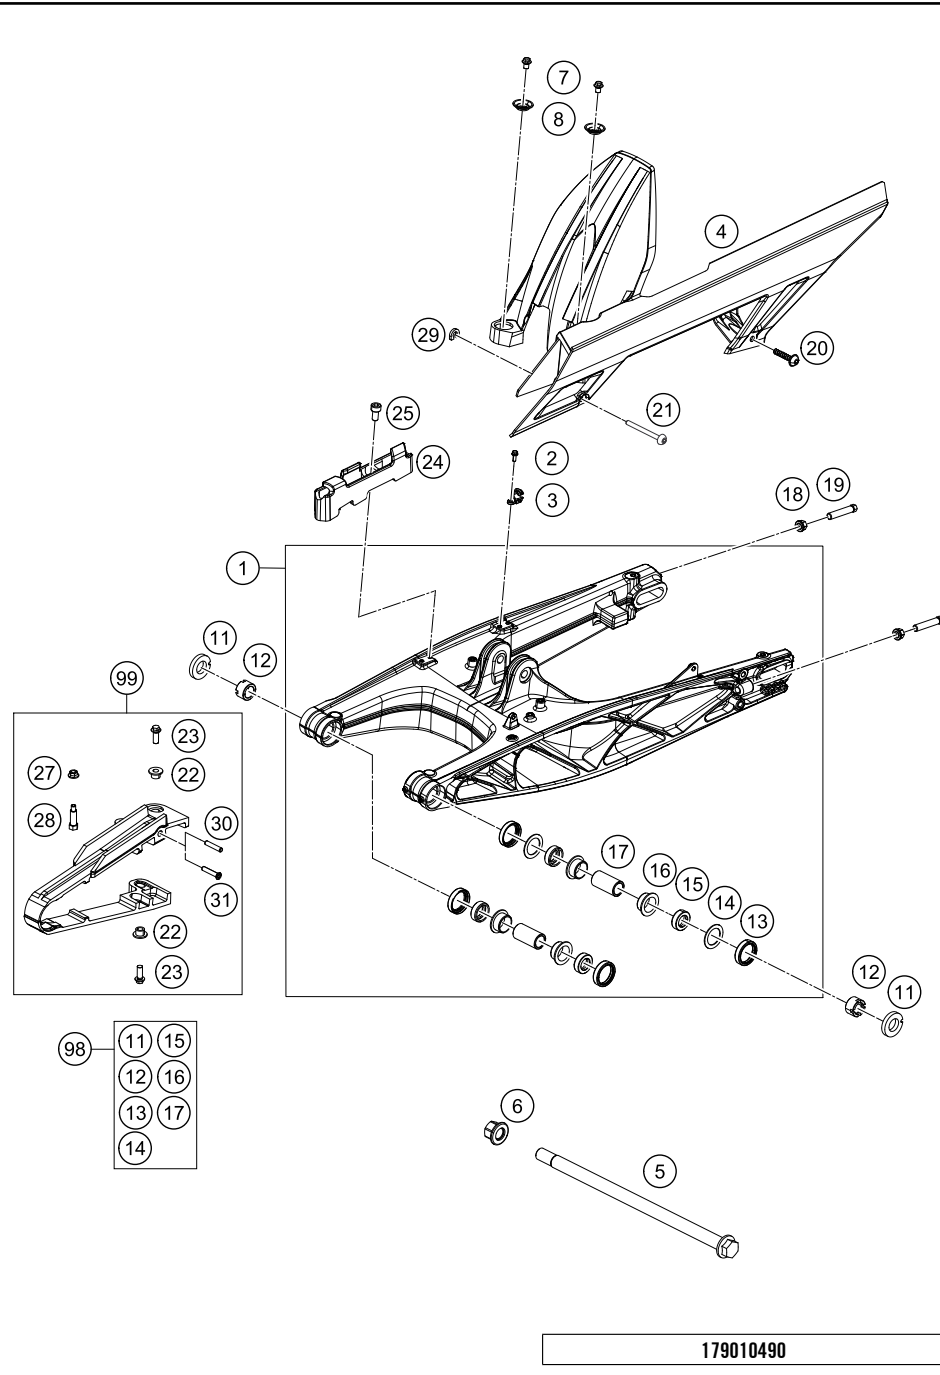

# SHOCK ABSORBER

390 Duke, white 2020 EU 2020

POS	PARTNUMBER	PARTNAME	PIECE
1	93304010000	Shock absorber	1
2	90104010003	PLAIN WASHER 10,2X20X3MM	3
3	93004016100	hexagon socket screw M10X1.25X62	1
5	J020100806	SHCS M10x1.25x80 - 10.9	1
6	90104010002	flanged hex nut M10x1.25 WS13	1

179010410

18463

\* NEW PART

X ON DEMAND

POS	PARTNUMBER	PARTNAME	PIECE
1	28104030044	Schwinge kpl.	1
2	J011050133	HH COLLAR SCREW M5X13 SW8	1
3	90113047000	brake hose guide	1
4	93004060100	Chain cover	1
5	90104037000	Shaft swing arm L=299mm	1
6	90104038000	FLANGED NUT M14X1,5	1
7	J025060081	Hex collar screw M6X8	2
8	93004051000	Supporting shell	2
11	93004042000	Special wahser	2
12	90104046000	swingarm adjusting ring	2
13	90104034001	OIL SEAL RING 25X32X7	4
14	90104036000	Thrust washer 22.2x31.7x1	2
15	90104034000	cup for radial shaft seal	4
16	90104031000	lgus plain bearing	4
17	90104032000	sleeve bushing 15.1x20x38	2
18	90104010002	flanged hex nut M10x1.25 WS13	2
19	90104040000	BOLT HEX M10X1,25X50 WS10	2
20	93004064000	Plastic screw 6x30	1
21	93004065000	hexagon socket screw M5X0.8X55	1
22	90604062000	chain slider bushing	2
23	J025060169	HH COLLAR SCREW M6X16 SW8	2
24	93013047000	Support	1
25	J912050102	ISK-Schraube M5x10	1
27	90204060001	HH COLLAR NUT	1
28	90104040100	screw M5x0.8x30	1
29	90504067000	WASHER CHAIN SLIDING GUARD	1
30	90104070020	SLEEVE CHAIN GUARD	1
31	90904070020	SLEEVE CHAIN GUARD	1
98	90104230010	SWINGARM REP. KIT 11-17	x
99	90104066210	CHAIN GUARD KIT 250/390	x