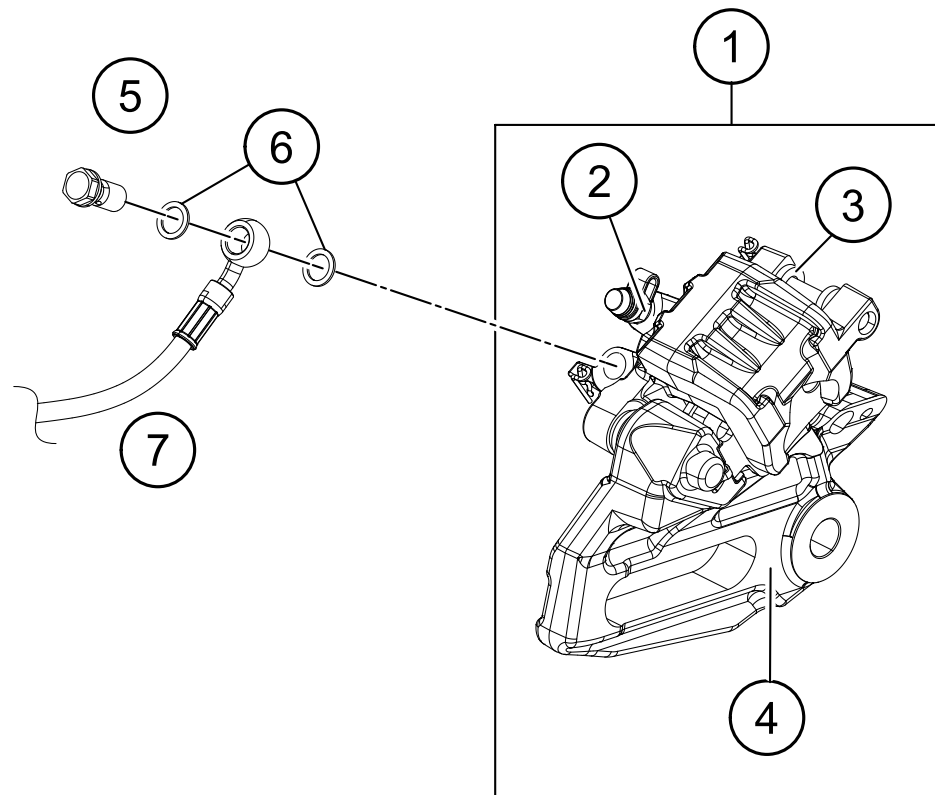

REAR BRAKE CALIPER

390 Duke, white 2020 EU 2020

POS	PARTNUMBER	PARTNAME	PIECE
1	90113080000	brake caliper, rear cpl.	1
2	90113121000	BLEEDER SCREW	1
3	90113090000	REAR BRAKE PADS - SET	1
4	90113075000	BRAKE CALIPER SUPPORT REAR	1
5	90113013000	BANJO SCREW	1
6	90113026000	COPPER GASKET	2
7	93013038000	Brake hose	1

179011390

18356

* NEW PART

X ON DEMAND