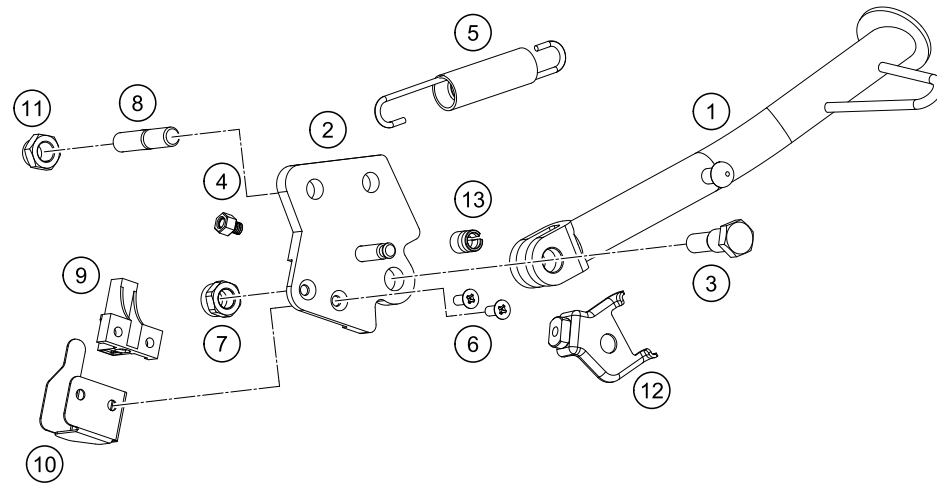

54016

\* NEW PART

X ON DEMAND

209020311

POS	PARTNUMBER	PARTNAME	PIECE
39	93003002030	Bracket seat mount loose	1
40	93007044000	Retaining pin	2
41	93003001070	Seat cowl front complete	1
42	93008023000	Rubber buffer	2
43	93007047033	Seat support complete	2
44	J912080303	hexagon socket screw M8X30	2
45	93007046050	Screw	2
47	93003002080	Washer Plain-ID8.2XOD 14XT 2 BLK	4
48	90103098000	BOLT	4
49	93003056000	Passenger footrest bracket	1
50	J912060143	Hex socket screw M6X14	2
51	93008019070	hexagon socket screw M8X31	2
52	J125080002	Washer plain	2
53	93006040060	Retaining bracket	1
54	J005050123	FLAT HEAD SCREW M5X12 PH	1
55	90111045050	CABLE BRACKET	1
56	90103032000	FLANGED BOLT M6X14	2
57	93013041000	Retaining bracket	1
58	J025060109	HH-COLLAR SCREW M6X10 SW8	1
59	93013026000	Support	1
60	J031050121	Roundhead screw M4X12	1
61	93032059010	Guide clutch cable	1
62	90108050001	CLIP NUT M5	1
63	93008043000	Screw M6X1X25	1
64	90203008000	BOLT M10X135	1
65	J125100009	Washer M10	1
66	90508026100	Clip	2
67	J125080005	WASHER M8	2
68	J125140003	Washer - plain	1
69	J912080251	Hexagon screw M8X25	8
70	93008041060	guard ih	1
71	J031060106	SCREW BUTTON HEAD-M5X0.8XL 8XB	2

54016

\* NEW PART

X ON DEMAND

POS	PARTNUMBER	PARTNAME	PIECE
1	93003023100	Side stand	1
2	xy	Dummy_SPC_Bajajteil SHIELD SWITCH STAND SIDE	1
3	90103027000	SCREW F. SIDE STAND	1
4	93503029000	Magnet bracket	1
5	90603024000	SIDE STAND SPRING	1
6	J900000501200	Senkkopfschraube M5x12	2
7	J982101253	SELF L. NUT M10X1,25 H11 WS17	1
8	93003027000	bolt stud-M10X1.25XL20XBRXPRECOAT	2
9	93511045000	SWITCH SIDE STAND	1
10	93003026100	Side stand bracket	1
11	93003034000	nut U flang-M10X1.25XHT8.5XBRT	2
12	95803034000	Aufnahme Magnet	1
13	90111040100	Bushing	1