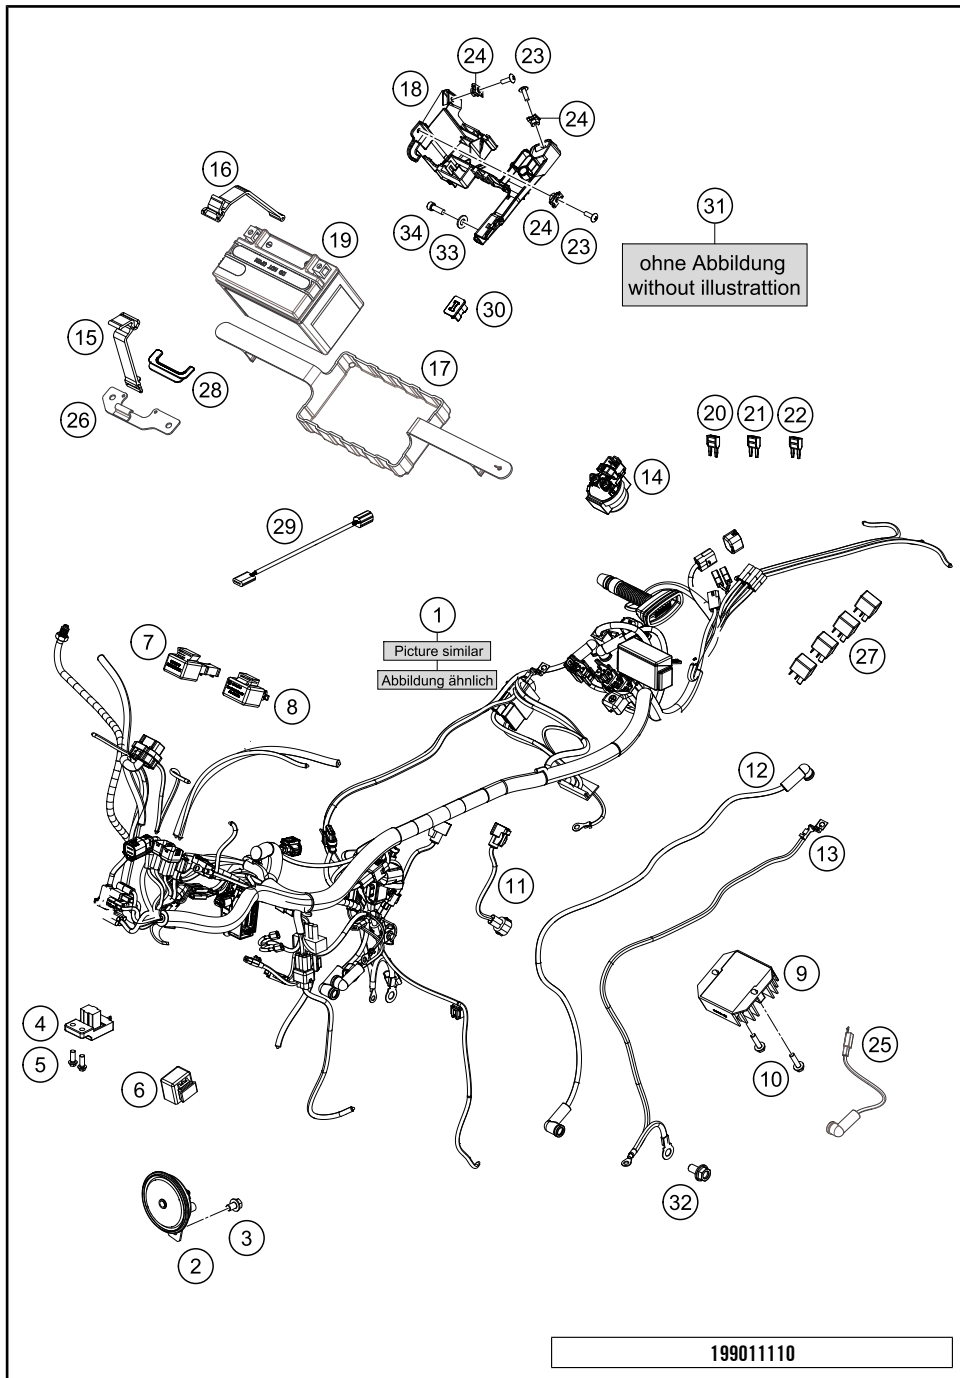

POS	PARTNUMBER	PARTNAME	PIECE
1	93311075000	Main wiring harness	1
2	93011060100	Horn	1
3	J025080123	HH COLLAR SCREW M8X12 SW12	1
4	93541088000	rollover sensor	1
5	J025060169	HH COLLAR SCREW M6X16 SW8	2
6	93811043000	resistor	1
7	93539010000	Start OK control unit	1
8	90511030000	indicator relay	1
9	93011034000	Voltage regulator	1
10	J025060253	bolt flanged M6X25	2
11	93041080050	Cable	1
12	93011059000	Starter cable 6MM	1
13	93011197000	Ground wire	1
14	90111058000	STARTER RELAY	1
15	93011055060	Band batterie	1
16	93011055000	Battery rubber holder	1
17	93011054000	BOX BATTERY	1
18	93008018060	Cross brace cover	1
19	90611053000	BATTERY 12V/8AH	1
20	75011088010	FUSE 10A 07	8
21	75011088015	FUSE 15A 07	3
22	75011088030	FUSE 30A	2
23	J005050123	FLAT HEAD SCREW M5X12 PH	3
24	90108050001	CLIP NUT M5	3
25	93038091000	Pigtail oil pressure switch	1
26	93011056100	Bracket battery band	1
27	90611057000	relay (interlock)	4
28	93011026000	protector	1
29	93511084000	PIGTAIL PH-3 FUEL PUMP	1
30	93008078000	Rubber grommet	2
31	93042033000	Cable earth ABS	1
31	93811099000	wiring harness temperatur sensor	1
32	J025060122	Hex collar screw M6X12	2
33	J125050008	Washer M5	1
34	J912050166	bolt socket-M5X0.8XL16XC18.8XBRT	1

199011110

53919

* NEW PART

X ON DEMAND