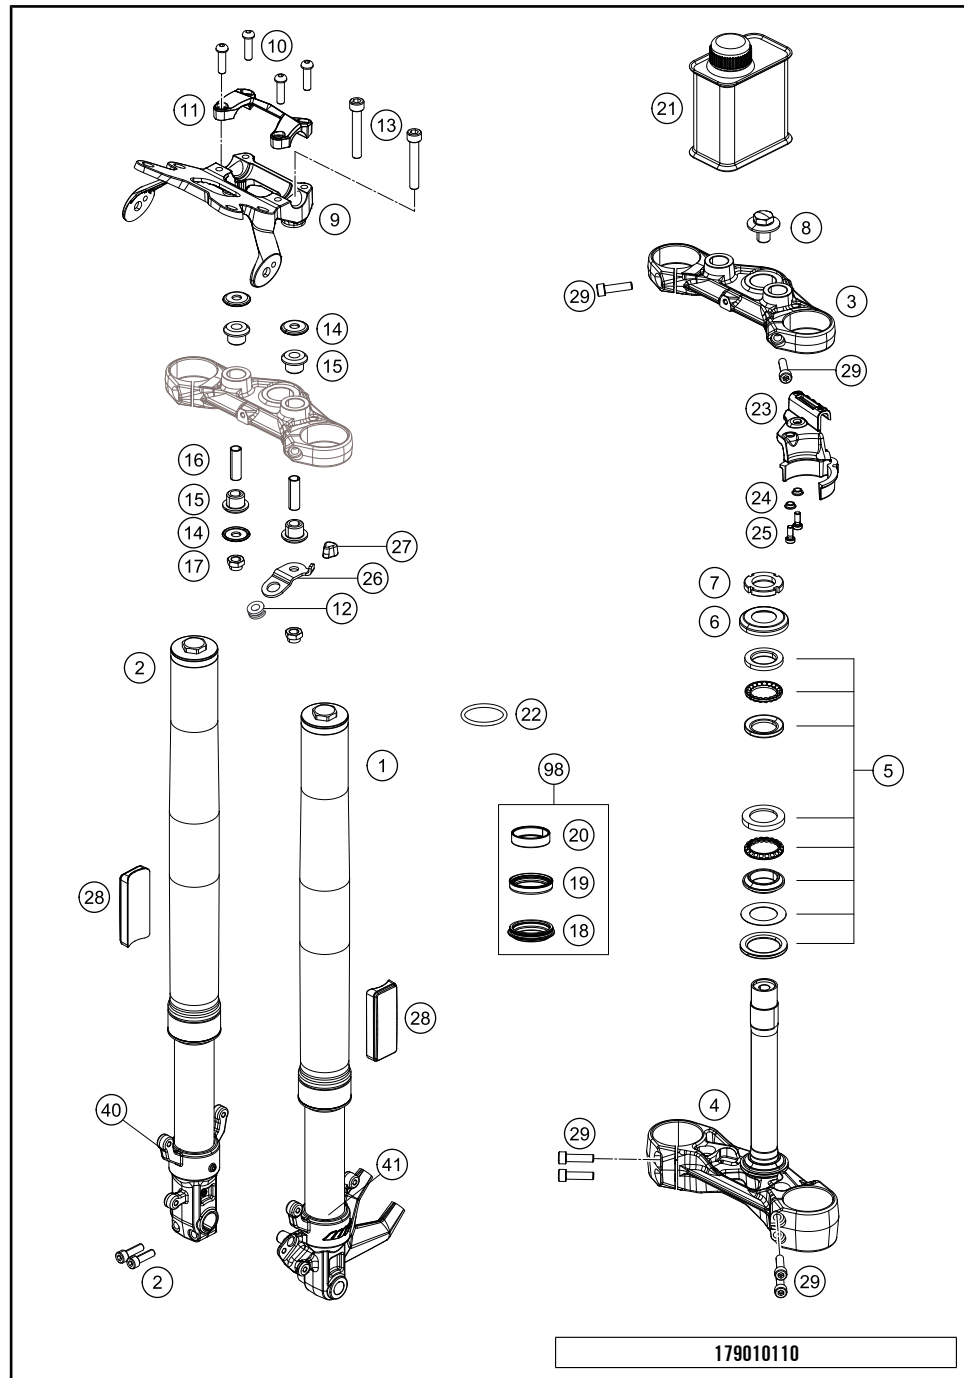

# FRONT FORK, TRIPLE CLAMP

390 Duke, white 2020 EU 2020

POS	PARTNUMBER	PARTNAME	PIECE
1	xy	Dummy_SPC_Bajajteil	1
2	xy	Dummy_SPC_Bajajteil	1
3	93001034033	Upper triple clamp GDC	1
4	93001032133	assembly lower triple clamp GDC	1
5	90101080044	STEERING HEAD BEARING-KIT	1
6	90101086000	protection cap	1
7	90101036000	adjusting ring steering head	1
8	90501044000	steering head screw	1
9	93014064000	Holder handsbar CUM TFT speedo	1
10	J912080293	Bolt socket-M8X1.25XI 29Xblack	4
11	93001038000	Handlebar clamp	1
12	93032060030	Sleeve clutch cable guide	1
13	93001044000	hexagon socket screw M10X1.25X72 8.8	2
14	90101042000	WASHER 10,5X32X2	4
15	90101040000	RUBBER BUSHING	4
16	93001041000	Spacer tube 10.2X12X42	2
17	J982101253	SELF L. NUT M10X1,25 H11 WS17	1
18	43570624	Dirt scarper SKF 43mm black	2
19	43570623	Shaft seal SKF 43x52,9x11,4 black	2
20	43570618	Guide bushing 42x44x20	2
21	48601166S1	FORK OIL SAE4 5L	1
22	40140024	O-ring 43x2 NBR70 siliconized yellow	2
23	93013055000	Hose clamp	1
24	90113055010	sleeve for hose clamp	2
25	J021060156	AH SCREW M6X15 10.9	2
26	93032059000	Bracket clutch cable guide	1
27	93032060020	RUBBER CLUTCH CABLE GUIDE	1
28	90212582001	side reflector, front	2
29	90501045000	AH SCREW M8X1.25X30	8
40	xy	Dummy_SPC_Bajajteil	1
41	xy	Dummy_SPC_Bajajteil	1
98	90101000010	REP. KIT FORK KPL.	1

# HANDLEBAR, CONTROLS

390 Duke, white 2020 EU 2020

POS	PARTNUMBER	PARTNAME	PIECE
1	93002001000	Handlebar	1
2	93702010033	THROTTLE GRIP	1
3	90802039000	HAND GRIP L/S	1
4	93511074000	START-EMERGENCY STOP SWITCH	1
5	93011070000	Light switch	1
6	93012041000	Mirror right	1
7	93012040000	Mirror left	1
9	90802090000	CLUTCH CABLE	1
10	93802016000	BOOT CLUTCH LEVER	1
14	90232014002	Screw pan cross M3x0.5	2
15	93302131000	Clutch lever adjustable	1
16	90511049000	clutch switch	1
17	93502031100	Clutch lever	1
18	90202004001	HANDLEBAR WEIGHT	2
19	J912060553	Hexagon screw M6X55	2