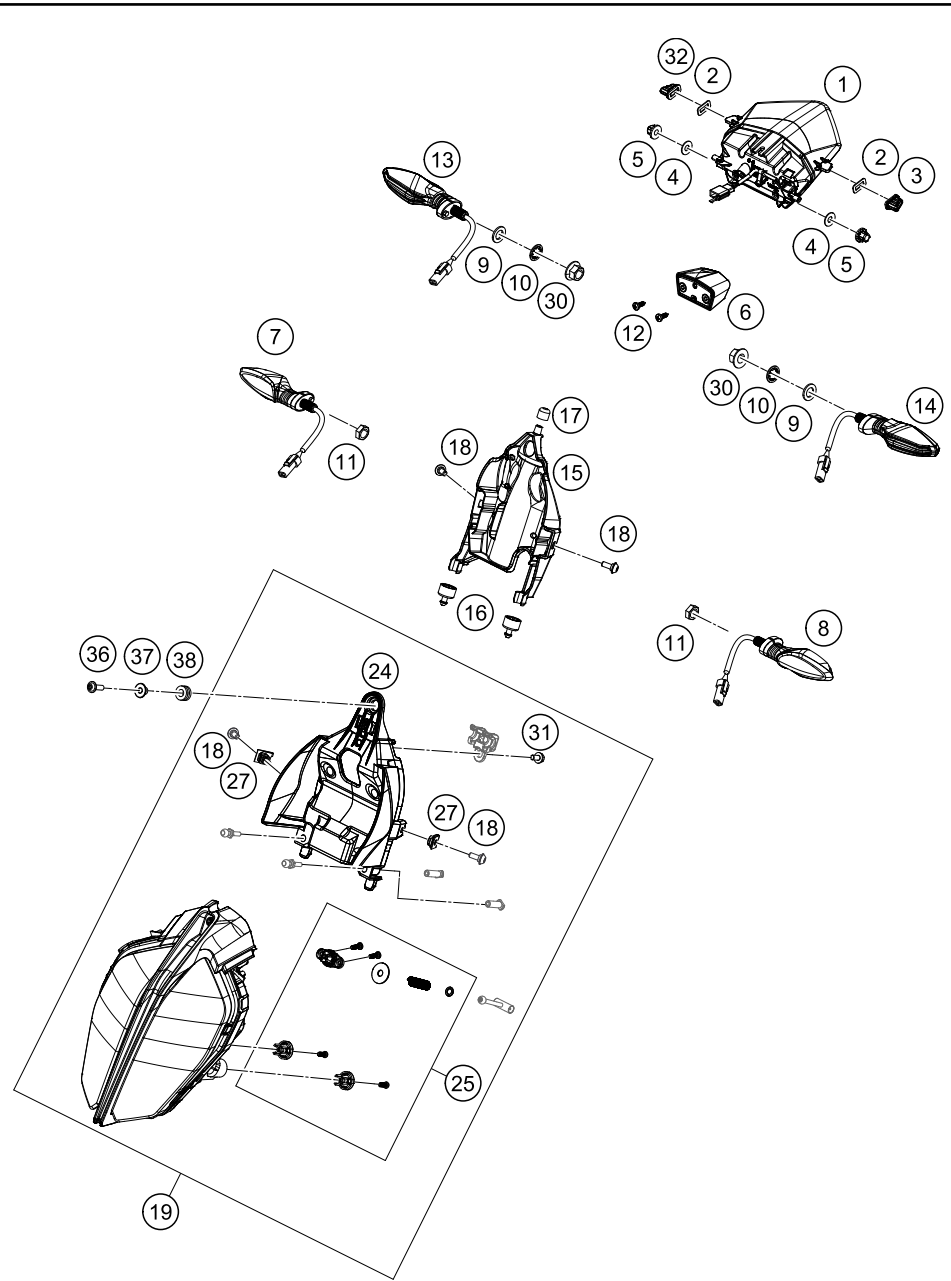

179011390

18356

\* NEW PART

X ON DEMAND

POS	PARTNUMBER	PARTNAME	PIECE
1	93014040100	lamp tail MY17	1
2	93014040040	Washer	2
3	93014040020	Rubber grommet tail light left	1
4	93014040030	Washer	2
5	93014040010	Rubber bushing	2
6	90114047000	LICENSE PLATE ILLUMINATION	1
7	93014026000	Indicator front rh	1
8	93014025000	Indicator front lh	1
9	J125100003	WASHER PLAIN 10,5	2
10	J06797100183	Toothed washer, M10	2
11	J934100006	Nut hex thin-M10x1.25	2
12	J981420133	SHEET MET.SCR. DIN 7981 4,2X13	2
13	90514036100	FLASHER REAR R/S	1
14	90514035100	FLASHER REAR L/S	1
15	93014013000	Support	1
16	93014015000	Rubber bushing	2
17	93014014000	Rubber bushing	1
18	93008040000	Screw M6X1X13	4
19	93014001344	Headlight	1
24	93014019100	Holder headlamp LED	1
25	93014024100	bush	1
27	93008084010	Range change metal nut M6	2
30	J934100001	Hex nut, M10	2
31	93008020060	Screw M6X1X9	1
32	93014049000	Rubber grommet tail light right	1
36	90508006003	AH SCREW M6X1X20	1
37	93014018100	Collar head lamp holder MTG	1
38	93014017000	Rubber bushing	1