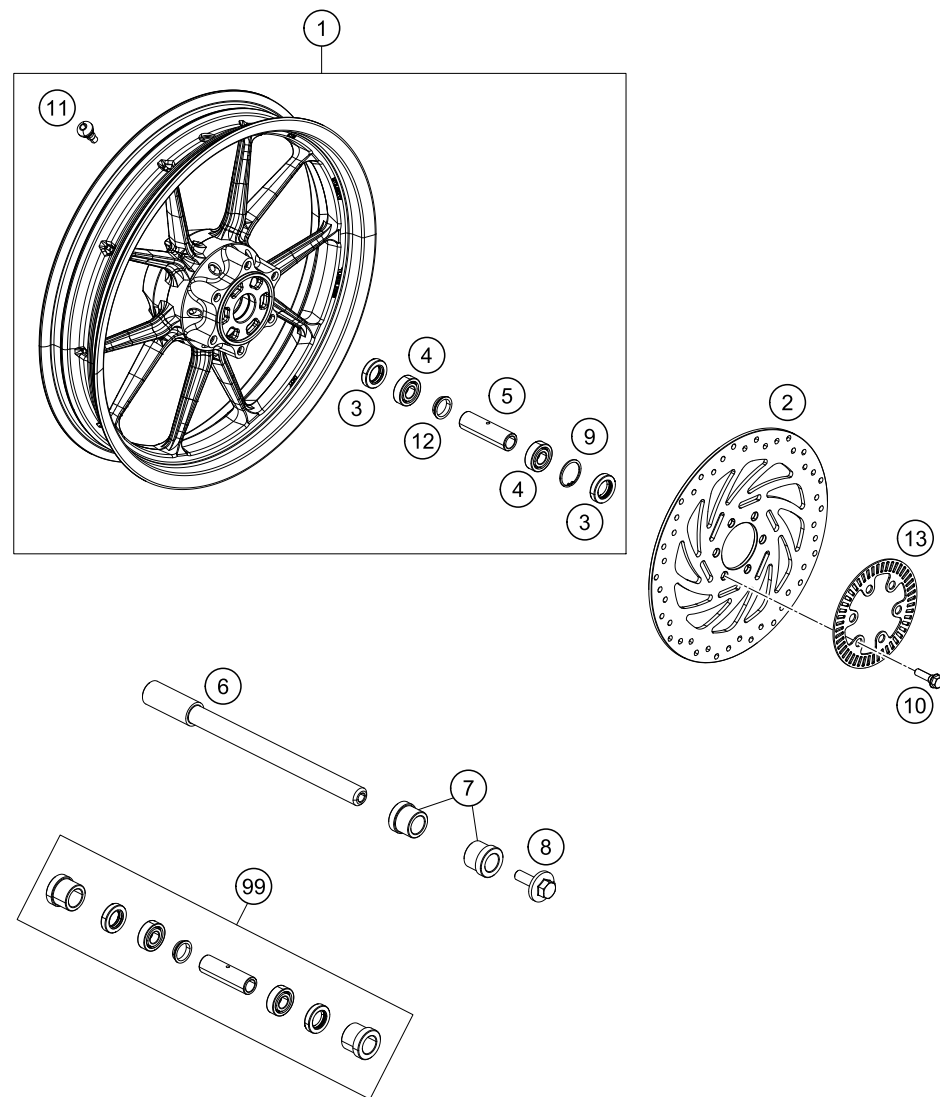

199020810

52263

\* NEW PART

X ON DEMAND

**DECAL**

**390 Duke, white 2020 EU 2020**

POS	PARTNUMBER	PARTNAME	PIECE
1	90208099300	Decal kit 390 Duke white	1
2	90208097000	Kit DCL wheel rim D390	x
3	93001045000	Decal Fork front WP	2

179020831

18485

\* NEW PART

X ON DEMAND

# FRONT WHEEL

390 Duke, white 2020 EU 2020

POS	PARTNUMBER	PARTNAME	PIECE
1	93009001044EB	Front wheel cpl. orange	1
2	93309060000	Brake disc front 320MM	1
3	J760223508	SHAFT SEAL RING 22X35X8	2
4	J625062023	BALL BEARING 6202	2
5	90109011000	Spacer front wheel	1
6	93009081000	Front axle	1
7	90209083000	BEARING BUSHING	2
8	90109082000	flanged bolt M8	1
9	J472035150	Circlip 35X1,5	1
10	90110062000	SPECIAL SCREW M8X25 SELF LOCK.	6
11	90109076000	VALVE CPL.	1
12	90109011001	Fixation bearing spacer tube	1
13	93042020000	SENSORRING ABS	1
99	90109015100	FRONT WHEEL REP. KIT	1