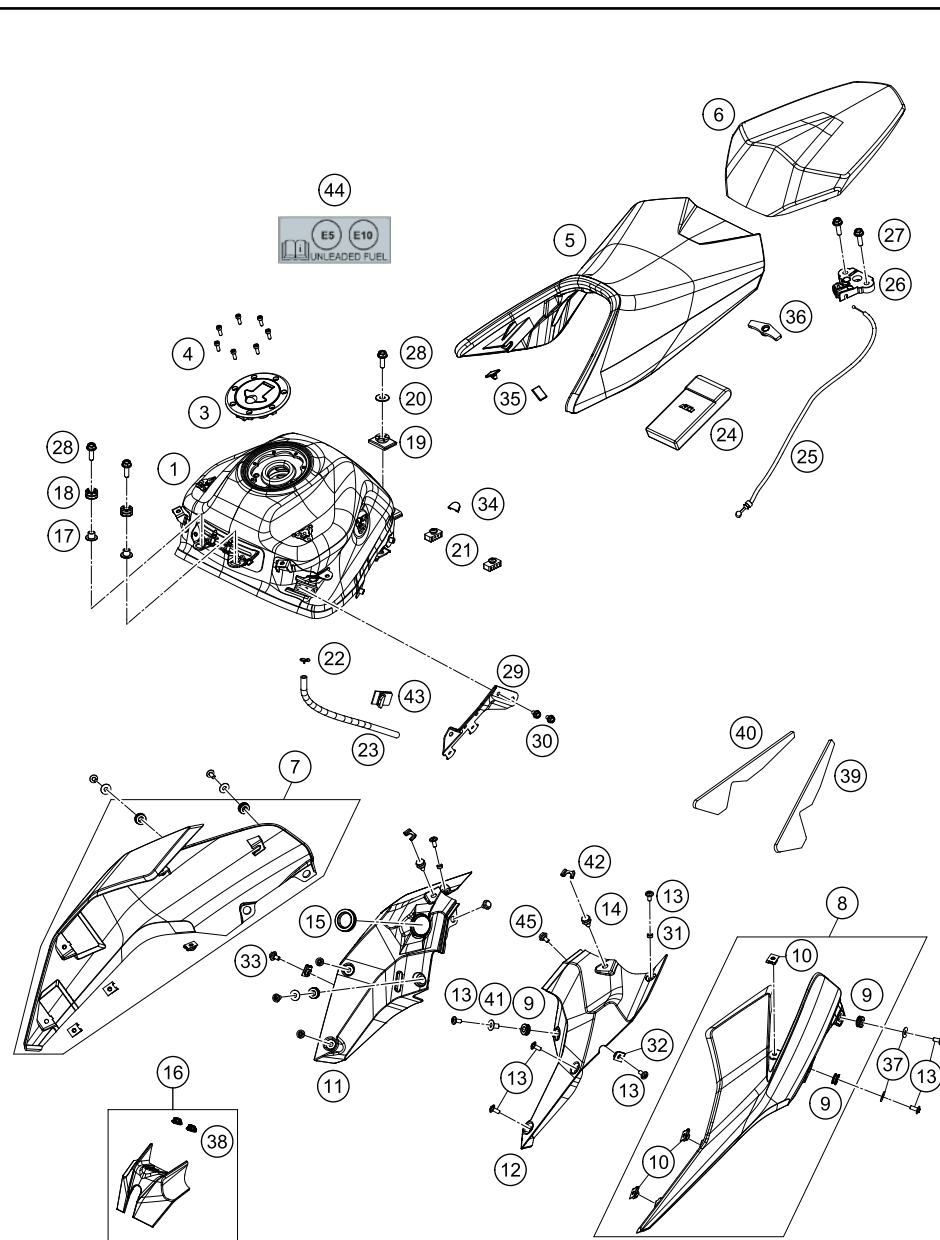

POS	PARTNUMBER	PARTNAME	PIECE
1	93007113000	Fuel tank	1
3	93807008000	Fuel tank cap	1
4	J912050151	AH SCREW M5X14 BLACK	7
5	93007040000	Rider seat	1
6	93007047000	Seat passenger complete	1
7	9300805100028	Frontspoiler right white	1
8	9300805000028	Frontspoiler left white	1
9	930080500040	Rubber bushing	6
10	93003077000	Clip nut M6	6
11	93008055000	Inner cover right	1
12	93008056000	Inner cover left	1
13	90508006001	SOCKET HEAD BOLT M6X12	12
14	93008048000	Special screw	2
15	93035065010	Rubber bushing	1
16	93008057033	Cover for ignition lock complete	1
17	93008034000	Bushing	2
18	90507013006	GROMMET TANK MOUNTING	2
19	93007014000	Tank guard rear	1
20	90111060010	WASHER PLAIN 8,4X25X2	1
21	93007040010	Seat cowl pad	2
22	90507017000	HOSE CLAMP	1
23	93015029050	Hose active carbon filter	1
24	90529099000	TOOLKIT	1
25	93007052000	Cable seat lock	1
26	93007050000	Sseat lock ZSB	1
27	J025060203	HH COLLAR SCREW M6X20 SW10	2
28	J025080253	Hexagon screw M8X25	3
29	93015102000	Fastening	1
30	J025060103	HH COLLAR SCREW M6X10 SW10	2
31	93008044000	Sleeve spoiler inner RR MTG	2
32	90103097000	clip nut	2
33	90108076000	SPECIAL SCREW M6X12X3	1
34	93008059000	Rubber cap tank	4
35	90507047041	SEAT DUMPER SOZIUS SEAT	2
36	93007046000	Seat cowl pad	1
37	930080500050	Washer 6.2X20X1.5	6
38	93011068010	Rubber grommet ignition lock cover	2
39	93007025020	Tape cover LH	1

199010710

51845

* NEW PART X ON DEMAND