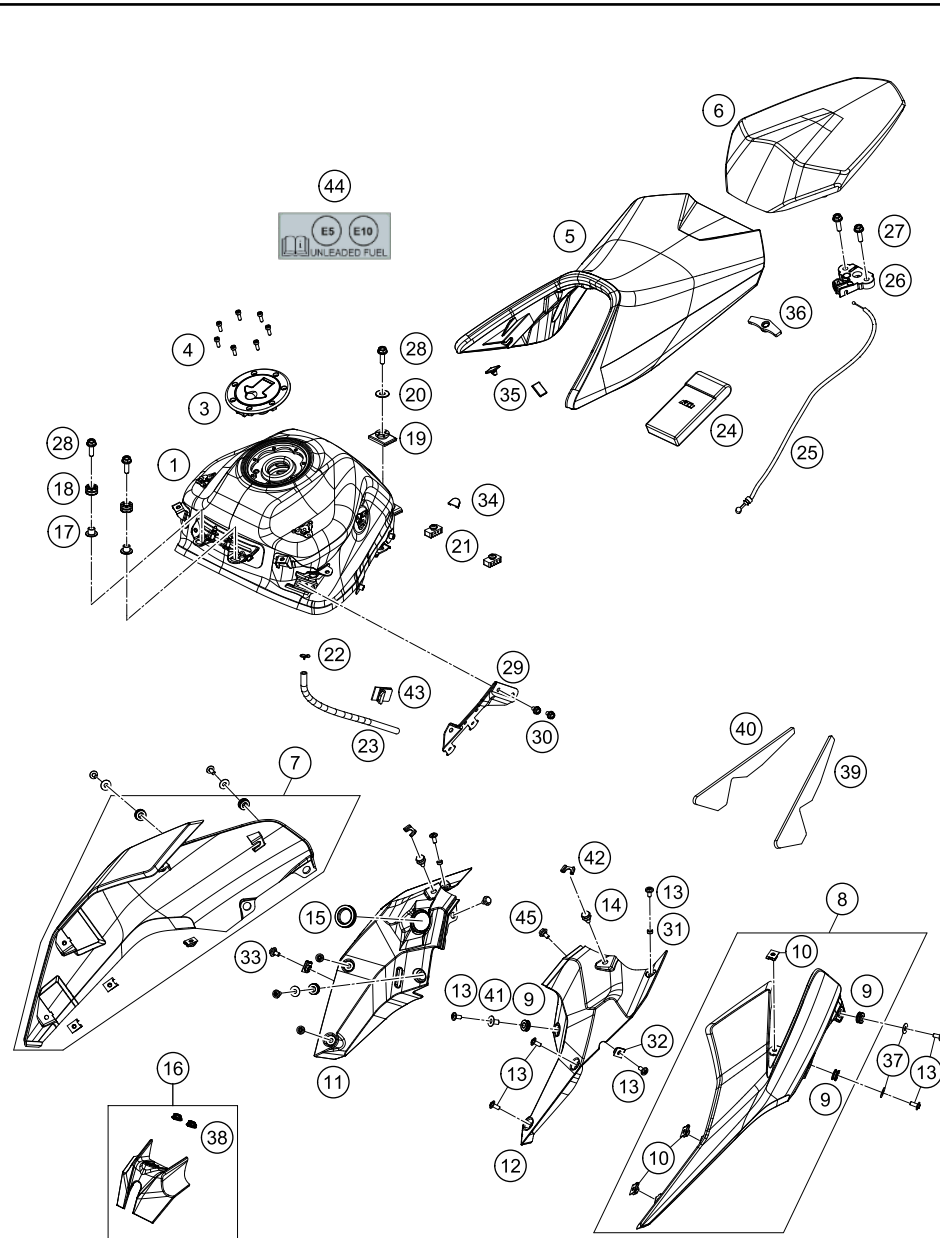

POS	PARTNUMBER	PARTNAME	PIECE
40	93007025010	Tape cover RH	1
41	93014051000	Sleeve-illumination bkt	2
42	93008065000	Rubber grommet tank spoiler	2
43	90107029000	BRACKET DRAIN TUBE CPL.	1
44	21007098000	Sticker fuel labelling	1
45	93008020060	Screw M6X1X9	2

199010710

51845

* NEW PART

X ON DEMAND