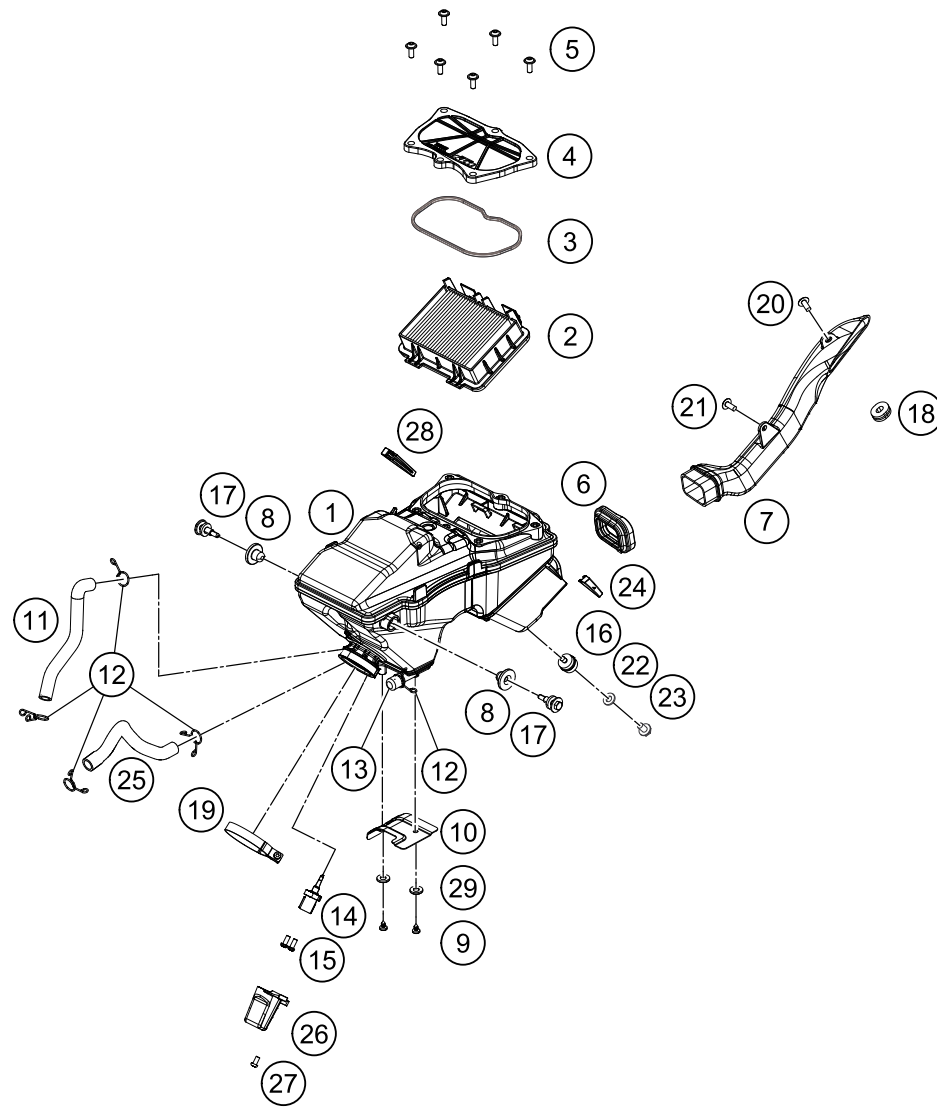

# AIR FILTER

390 Duke, white 2020 EU 2020

POS	PARTNUMBER	PARTNAME	PIECE
1	93306001044	Air filter Box Kit.	1
2	93006015000	FILTER	1
3	93006020050	Seal	1
4	93006002000	Air filter box cover	1
5	93006039000	Flat-head screw M6	4
6	93006001060	Carburetor connection boot	1
7	93006040000	Duct dirty side	1
8	93006001080	Damping rubber	2
9	J031050103	Screw Truss M5X0.8	2
10	93006001070	Heat protection	1
11	93030087050	Engine vent hose	1
12	90130087001	HOSE CLAMP	5
13	93030089000	Plug	1
14	93041080000	Intake air temperature sensor	1
15	J005050126	Lens head screw M5X12	2
16	90106001007	SILENT BLOCK AIRFILTER	1
17	93007046050	Screw	2
18	93008019010	Rubber bushing	1
19	90241002010	hose clamp	1
20	J031050126	Screw truss M5X12	1
21	J031050166	Screw truss M5X16	1
22	J125060001	Washer - plain	1
23	J026060083	HH COLLAR SCREW M6X8 SW10	1
24	93006001015	Rubber cowl pad	1
25	93030088050	Engine vent hose	1
26	93041080060	SENSOR COVER	1
27	J005050101	Oval head screw M5X10	1
28	93006021000	Distance piece air filter box right	1
29	90505090050	WASHER ASBESTOS	2