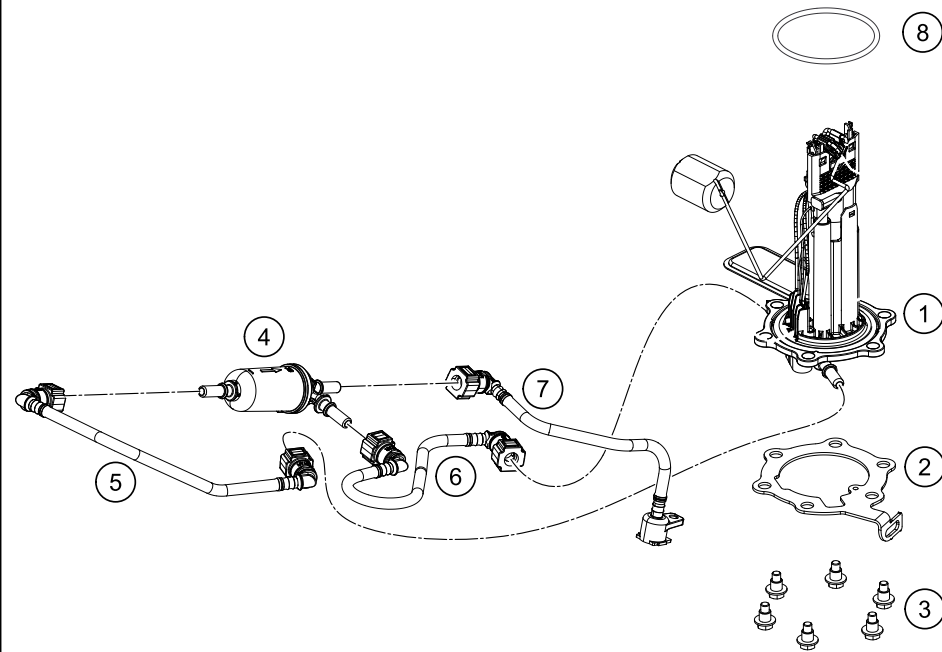

# FUEL PUMP

390 Duke, white 2020 EU 2020

POS	PARTNUMBER	PARTNAME	PIECE
1	93007088000	Fuel pump	1
2	93041007000	Flange for fuel pump	1
3	J025060128	BOLT FLANGE- M6 X 1 X L12.8 XBRT XST	6
4	93807018000	fuel filter	1
5	93007016100	Fuel hose	1
6	93007015000	Fuel hose	1
7	93341013044	Injector upper part with hose complete	1
8	93007089000	Fuel pump seal	1