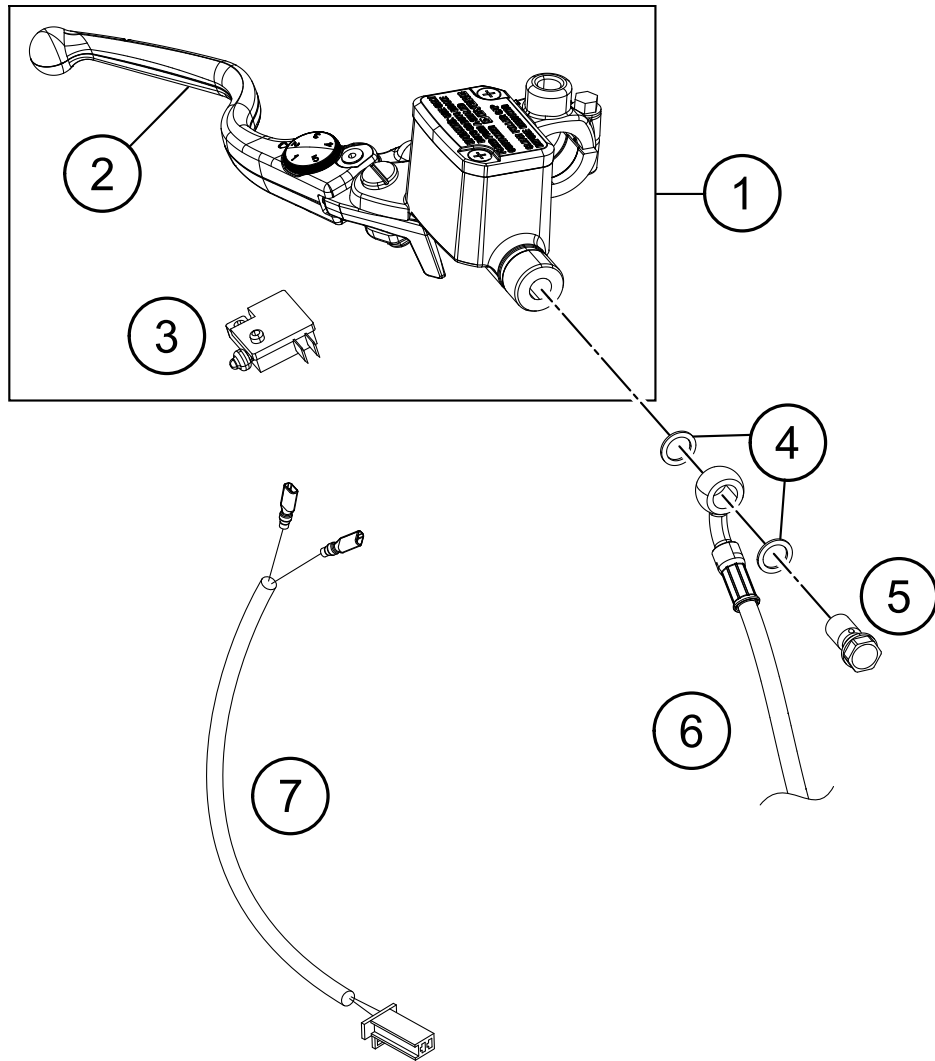

# FRONT BRAKE CONTROL

390 Duke, white 2020 EU 2020

POS	PARTNUMBER	PARTNAME	PIECE
1	93313001033	Master cylinder front_adjustable lever	1
2	93713002033	Brake lever cpl.	1
3	90111050000	brake light switch, front	1
4	90113026000	COPPER GASKET	2
5	90113013000	BANJO SCREW	1
6	93013035000	Brake hose	1
7	90111050050	WIRE BRAKE LIGHT SWITCH FRONT	1