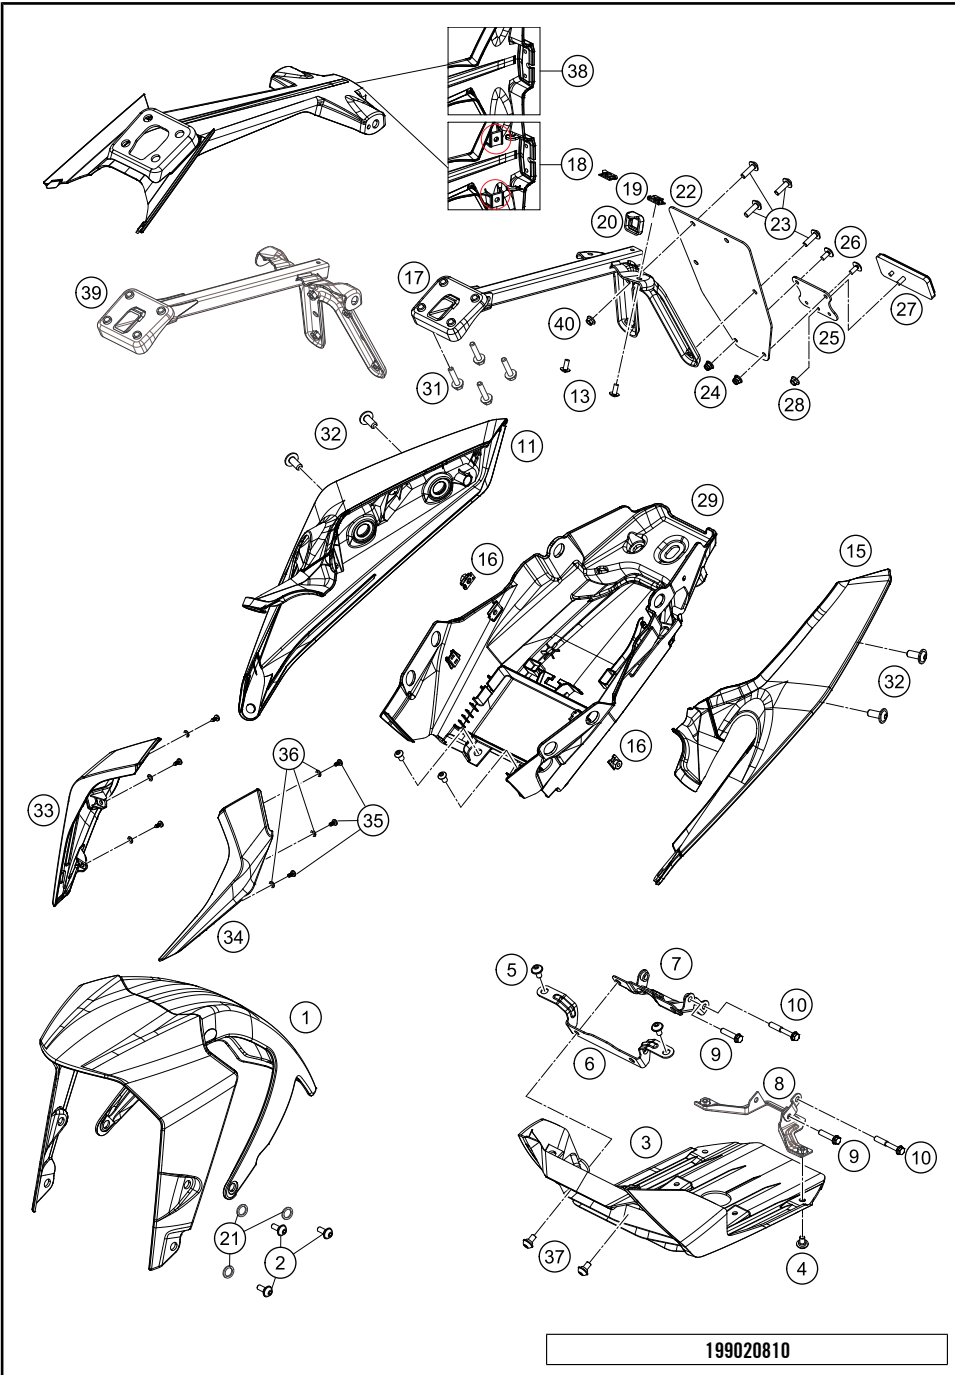

179010730

44997

\* NEW PART

X ON DEMAND

POS	PARTNUMBER	PARTNAME	PIECE
1	9300801003328	Front fender cpl. white	1
2	J031050161	Panhead screw with shoulder	6
3	93308020000	Under-engine fairing 250/390	1
4	93008020060	Screw M6X1X9	4
5	90508006001	SOCKET HEAD BOLT M6X12	2
6	93008021000	Bracket belly pan front	1
7	93008021020	Bracket belly pan rear	1
8	93008021120	Bracket belly pan rear	1
9	J025060144	Hexagon srew M6X14	4
10	J025060359	Hexagon screw M6X35	2
11	9300804210028	Side fairing rs cpl. white	1
13	J031050123	Lens head screw M5X12	2
15	9300804110028	Side fairing ls cpl. white	1
16	90108050001	CLIP NUT M5	6
17	93008015200	Structure assembly plate number	1
18	93008015050	License plate holder support cover	1
19	93008083010	Clip Nut M5	2
20	93008015010	Protection rubber	1
21	93009059000	Washer nylon	6
22	90808016000	REAR FENDER EXT.	1
23	90508006003	AH SCREW M6X1X20	4
24	90102031010	HEX NUT M5 AF8	2
25	90514044000	REFLECTOR MOUNTING	1
26	J005050123	FLAT HEAD SCREW M5X12 PH	2
27	90514045000	REFLECTOR	1
28	90204060001	HH COLLAR NUT	1
29	93008019000	Tail end lower part	1
31	J025060226	Hex collar screw M6X22	4
32	90508008001	AH SCREW M8X20	4
33	9300800100030	Side mask right LED black	1
34	9300802400030	Side mask left LED black	1
35	J981030101	Lens head screw M3,5X10	6
36	J125040003	Washer plain small 4.5X8X0.5XBLK	6
37	93008040000	Screw M6X1X13	2
38	93008015150	License plate holder support, cover	1
39	93008015300	Licence plate holder support	1
40	90508016001	Nut nyloc flanged M6X1XHT.9.1	2