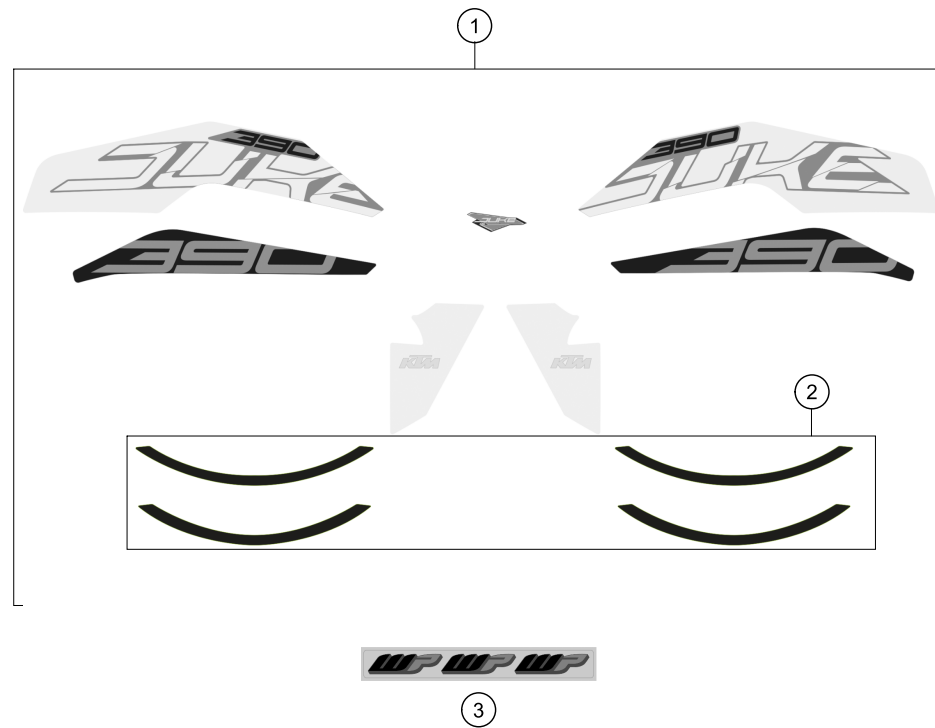

199020810

52263

\* NEW PART

X ON DEMAND

**DECAL**

**390 Duke, white 2020 EU 2020**

POS	PARTNUMBER	PARTNAME	PIECE
1	90208099300	Decal kit 390 Duke white	1
2	90208097000	Kit DCL wheel rim D390	x
3	93001045000	Decal Fork front WP	2