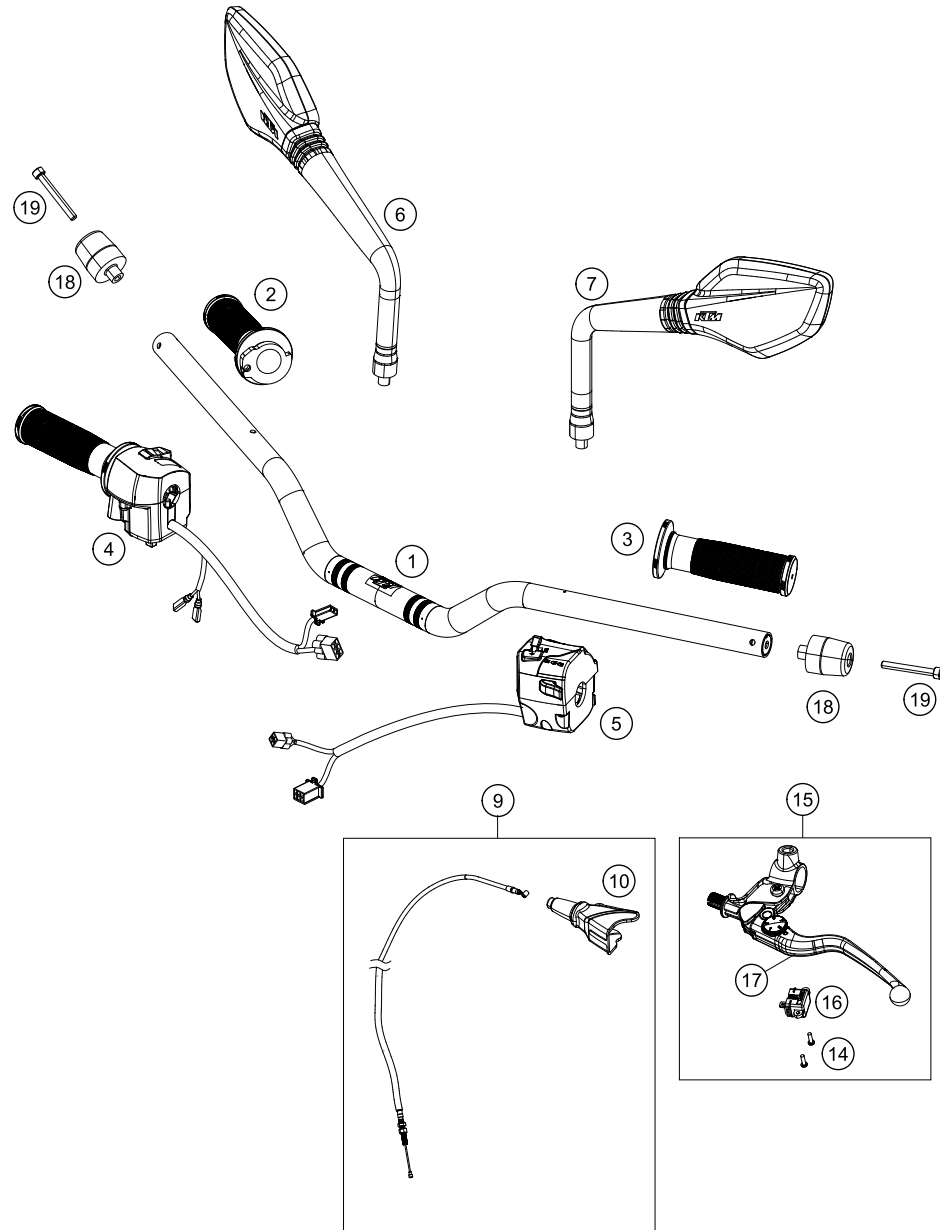

# FRONT FORK, TRIPLE CLAMP

390 Duke, white 2020 EU 2020

POS	PARTNUMBER	PARTNAME	PIECE
1	xy	Dummy_SPC_Bajajteil	1
2	xy	Dummy_SPC_Bajajteil	1
3	93001034033	Upper triple clamp GDC	1
4	93001032133	assembly lower triple clamp GDC	1
5	90101080044	STEERING HEAD BEARING-KIT	1
6	90101086000	protection cap	1
7	90101036000	adjusting ring steering head	1
8	90501044000	steering head screw	1
9	93014064000	Holder handsbar CUM TFT speedo	1
10	J912080293	Bolt socket-M8X1.25XI 29Xblack	4
11	93001038000	Handlebar clamp	1
12	93032060030	Sleeve clutch cable guide	1
13	93001044000	hexagon socket screw M10X1.25X72 8.8	2
14	90101042000	WASHER 10,5X32X2	4
15	90101040000	RUBBER BUSHING	4
16	93001041000	Spacer tube 10.2X12X42	2
17	J982101253	SELF L. NUT M10X1,25 H11 WS17	1
18	43570624	Dirt scarper SKF 43mm black	2
19	43570623	Shaft seal SKF 43x52,9x11,4 black	2
20	43570618	Guide bushing 42x44x20	2
21	48601166S1	FORK OIL SAE4 5L	1
22	40140024	O-ring 43x2 NBR70 siliconized yellow	2
23	93013055000	Hose clamp	1
24	90113055010	sleeve for hose clamp	2
25	J021060156	AH SCREW M6X15 10.9	2
26	93032059000	Bracket clutch cable guide	1
27	93032060020	RUBBER CLUTCH CABLE GUIDE	1
28	90212582001	side reflector, front	2
29	90501045000	AH SCREW M8X1.25X30	8
40	xy	Dummy_SPC_Bajajteil	1
41	xy	Dummy_SPC_Bajajteil	1
98	90101000010	REP. KIT FORK KPL.	1

# HANDLEBAR, CONTROLS

390 Duke, white 2020 EU 2020

POS	PARTNUMBER	PARTNAME	PIECE
1	93002001000	Handlebar	1
2	93702010033	THROTTLE GRIP	1
3	90802039000	HAND GRIP L/S	1
4	93511074000	START-EMERGENCY STOP SWITCH	1
5	93011070000	Light switch	1
6	93012041000	Mirror right	1
7	93012040000	Mirror left	1
9	90802090000	CLUTCH CABLE	1
10	93802016000	BOOT CLUTCH LEVER	1
14	90232014002	Screw pan cross M3x0.5	2
15	93302131000	Clutch lever adjustable	1
16	90511049000	clutch switch	1
17	93502031100	Clutch lever	1
18	90202004001	HANDLEBAR WEIGHT	2
19	J912060553	Hexagon screw M6X55	2