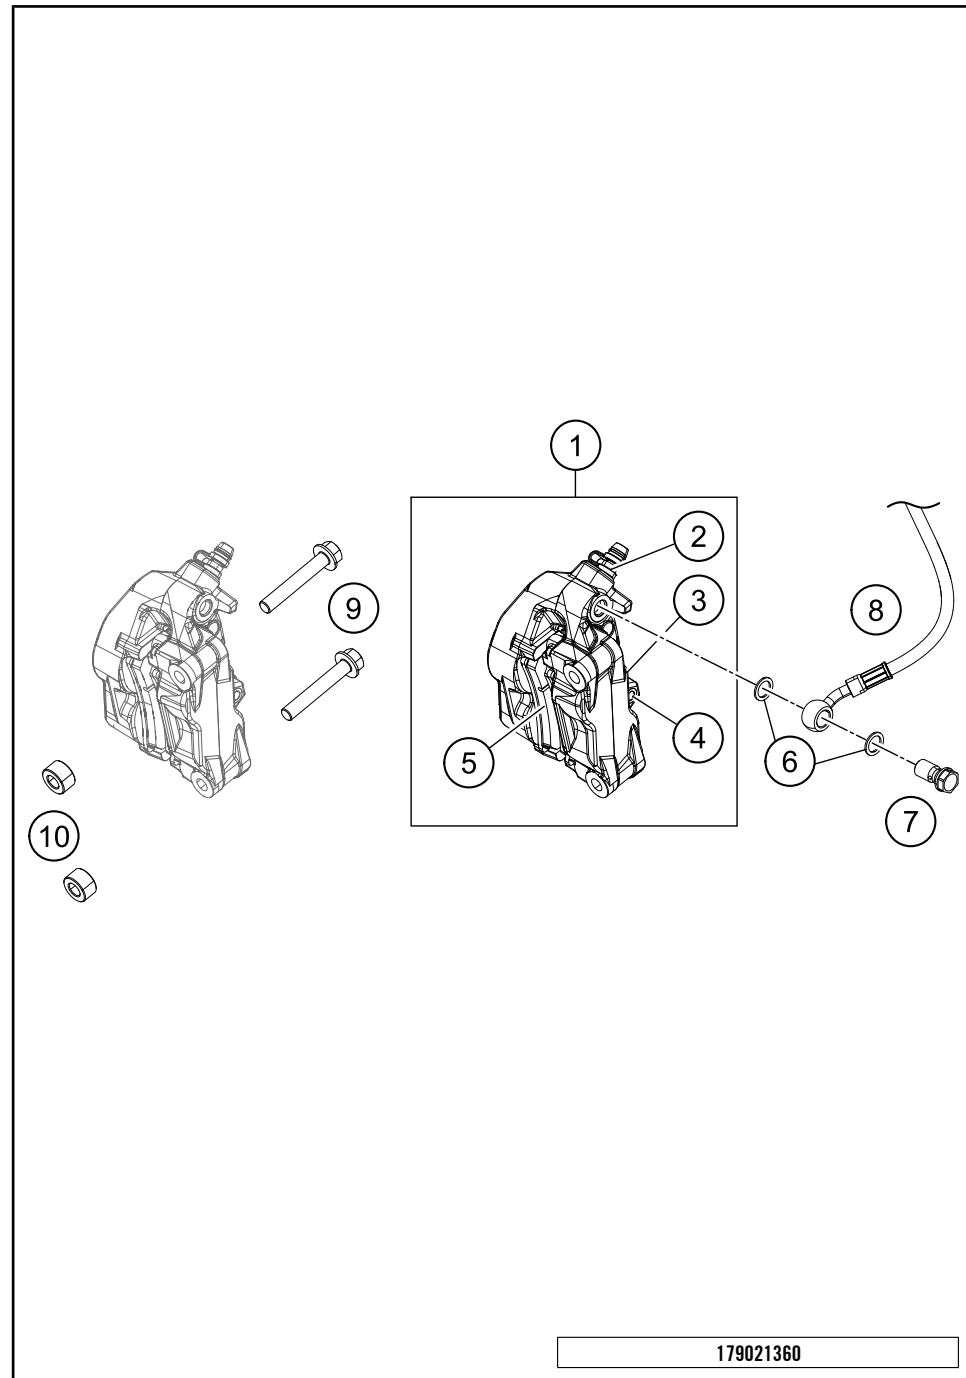

FRONT BRAKE CALIPER

390 Duke, white 2020 EU 2020

POS	PARTNUMBER	PARTNAME	PIECE
1	93713015000	brake caliper, radial	1
2	90113021000	BLEEDER SCREW	1
3	90113018000	SPRING CLIP	1
4	90113017000	BOLT F. BRAKE PADS	1
5	90813030000	BRAKE PAD FRONT TT2910HH	1
6	90113026000	COPPER GASKET	2
7	90113013000	BANJO SCREW	1
8	93013036000	Brake hose	1
9	J01008060S	HH collar screw M8x1x60	2
10	90613098150	brake caliper spacer sleeve	2

179021360

18470

* NEW PART X ON DEMAND