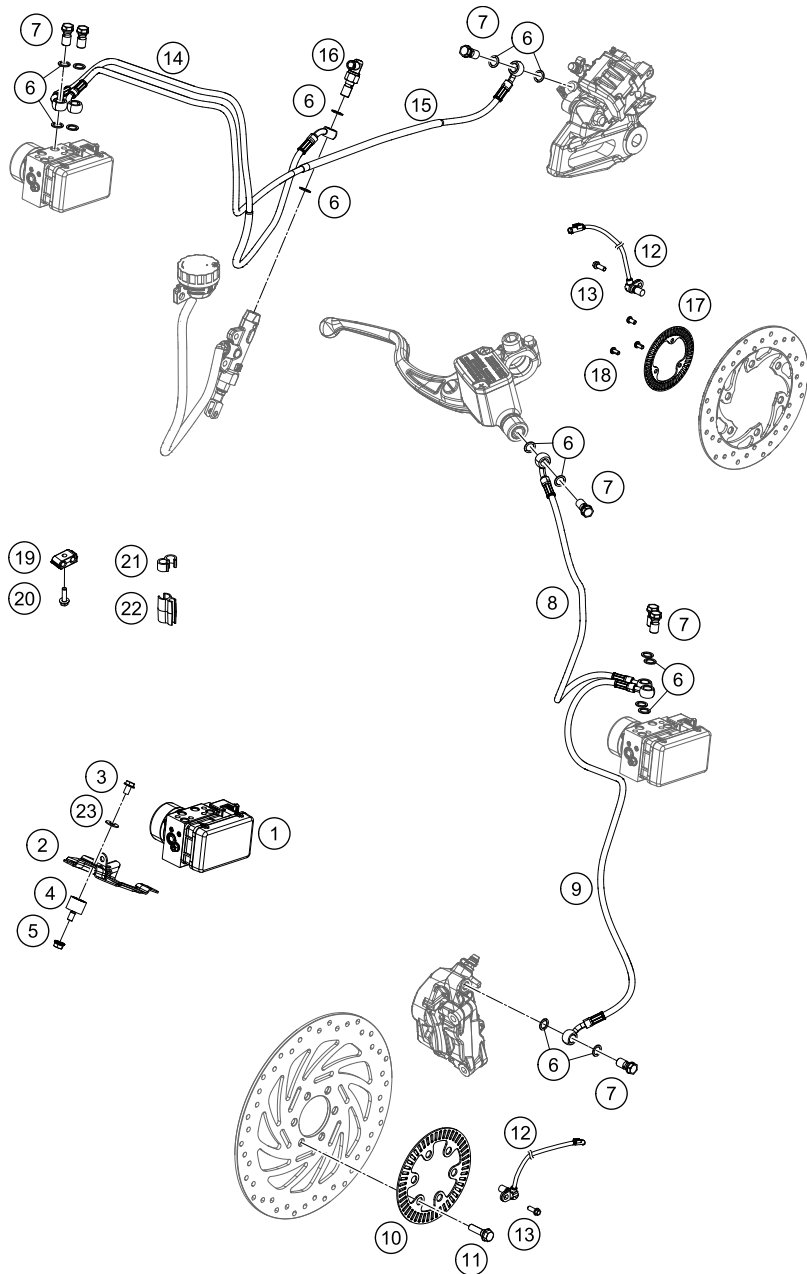

189011430

53927

\* NEW PART

X ON DEMAND

POS	PARTNUMBER	PARTNAME	PIECE
1	93015001000	Activated carbon filter	1
2	93015003000	Rubber band	2
3	93015020000	Hose	1
4	90607017001	SPRING BAND CLAMP 15X10	1
5	90607017003	SPRING BAND CLAMP D13	5
6	90607030000	fuel tank vent valve	1
7	93015021000	Pre-formed hose	1
8	90207016004	CONNECTOR TUBE EVAP	1
9	90607017002	CLAMP D9	3
10	93015027000	Tube connector to throttle body ETB	1
11	93015017000	Y connection	1
12	90507015000	CONNECTOR Y SHAPE	1
13	93015026000	Pre-formed hose	1
14	90515023000	TUBE CONNECTOR TO PLUG	1
15	90515011000	PLUG FUEL DRAIN	1
16	J912060123	hexagon socket screw M6X12	1
17	J125060006	Washer M6	1
18	93015032000	Fitting panel	1
19	90107013008	CLAMP	1
20	93015029000	Hose active carbon filter	1
21	93007017100	Ydnac clamp	3

209021510

53928

\* NEW PART

X ON DEMAND

POS	PARTNUMBER	PARTNAME	PIECE
1	93342031044	Unit ABS WET KT22	1
2	93041030020	Retaining bracket	1
3	J026060083	HH COLLAR SCREW M6X8 SW10	3
4	90135001001	silentbloc M6	3
5	J926060000	FLANGED NUT M6 WS10 SELF LOCK.	3
6	90113026000	COPPER GASKET	16
7	90113013000	BANJO SCREW	7
8	93013035000	Brake hose	1
9	93013036000	Brake hose	1
10	93042020000	SENSORRING ABS	1
11	90110062000	SPECIAL SCREW M8X25 SELF LOCK.	6
12	90142125000	ABS SENSOR	2
13	J028060166	BOLT M6X16	2
14	93013037000	Brake hose	1
15	93013038000	Brake hose	1
16	90111051000	brake light switch, rear	1
17	90142021000	SENSOR DISC REAR	1
18	90142021001	SCREW FOR ABS	3
19	93813024000	brake hose clamp	3
20	J025060209	HH COLLAR SCREW M6X20	1
21	93813035000	CLAMP SENSOR CABLE	4
22	93813147000	CLAMP FOR BRAKE HOSE	2
23	J125060003	PLAIN WASHER 6,5X13X1	3