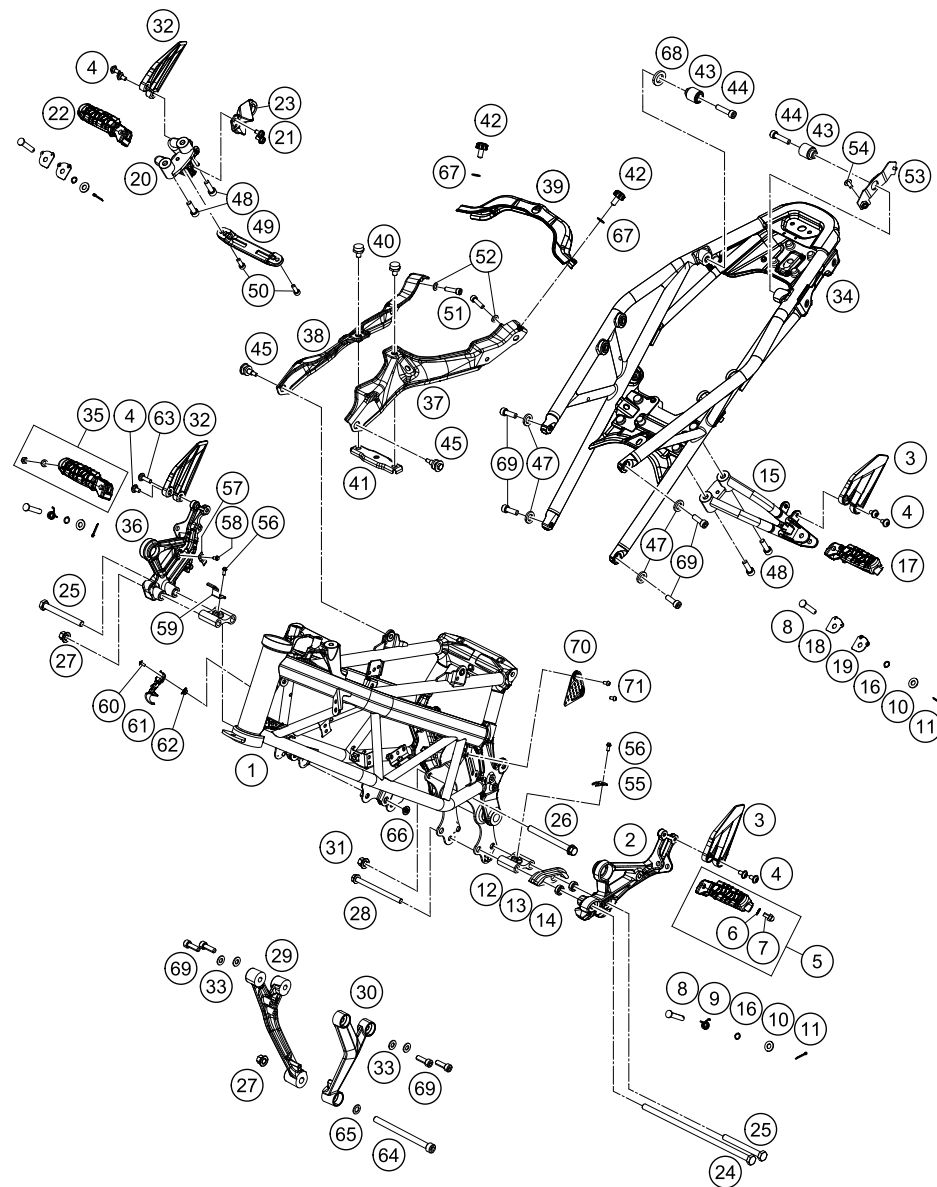

209020311

POS	PARTNUMBER	PARTNAME	PIECE
39	93003002030	Bracket seat mount loose	1
40	93007044000	Retaining pin	2
41	93003001070	Seat cowl front complete	1
42	93008023000	Rubber buffer	2
43	93007047033	Seat support complete	2
44	J912080303	hexagon socket screw M8X30	2
45	93007046050	Screw	2
47	93003002080	Washer Plain-ID8.2XOD 14XT 2 BLK	4
48	90103098000	BOLT	4
49	93003056000	Passenger footrest bracket	1
50	J912060143	Hex socket screw M6X14	2
51	93008019070	hexagon socket screw M8X31	2
52	J125080002	Washer plain	2
53	93006040060	Retaining bracket	1
54	J005050123	FLAT HEAD SCREW M5X12 PH	1
55	90111045050	CABLE BRACKET	1
56	90103032000	FLANGED BOLT M6X14	2
57	93013041000	Retaining bracket	1
58	J025060109	HH-COLLAR SCREW M6X10 SW8	1
59	93013026000	Support	1
60	J031050121	Roundhead screw M4X12	1
61	93032059010	Guide clutch cable	1
62	90108050001	CLIP NUT M5	1
63	93008043000	Screw M6X1X25	1
64	90203008000	BOLT M10X135	1
65	J125100009	Washer M10	1
66	90508026100	Clip	2
67	J125080005	WASHER M8	2
68	J125140003	Washer - plain	1
69	J912080251	Hexagon screw M8X25	8
70	93008041060	guard ih	1
71	J031060106	SCREW BUTTON HEAD-M5X0.8XL 8XB	2

54016

* NEW PART

X ON DEMAND