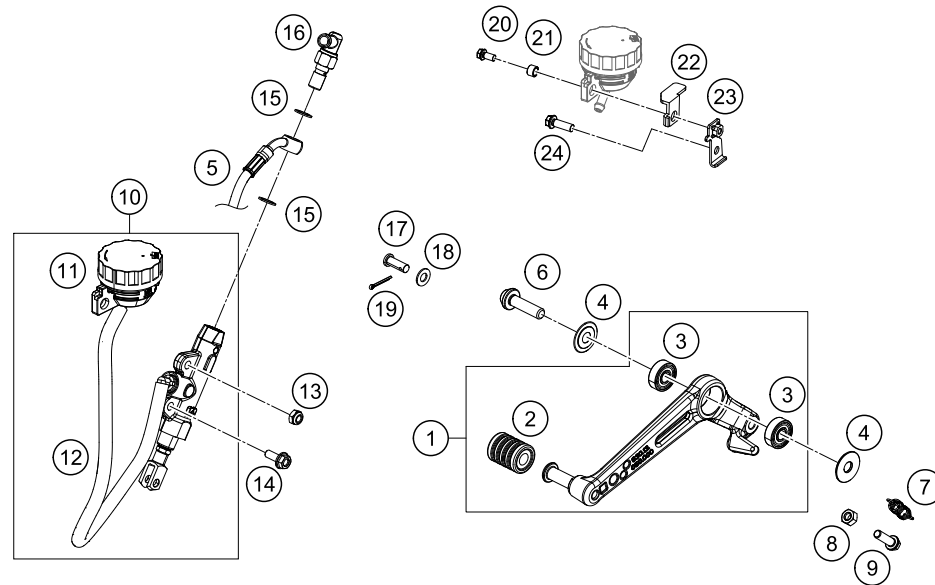

# FRONT BRAKE CONTROL

390 Duke, white 2020 EU 2020

POS	PARTNUMBER	PARTNAME	PIECE
1	93313001033	Master cylinder front_adjustable lever	1
2	93713002033	Brake lever cpl.	1
3	90111050000	brake light switch, front	1
4	90113026000	COPPER GASKET	2
5	90113013000	BANJO SCREW	1
6	93013035000	Brake hose	1
7	90111050050	WIRE BRAKE LIGHT SWITCH FRONT	1

179021310

49400

\* NEW PART

X ON DEMAND

POS	PARTNUMBER	PARTNAME	PIECE
1	93013050033	Footbrake lever complete	1
2	90134035000	GEAR SHIFT LEVER RUBBER	1
3	J625060800	BALL BEARING 608	2
4	90134031020	thrust washer, gear shift lever	2
5	93013037000	Brake hose	1
6	90134034300	BOLT SHIFT LEVER silver	1
6	90534034300	BOLT SHIFT LEVER black	1
7	90113052000	brake pedal spring	1
8	J934060001	nut hex thick	1
9	J025060203	HH COLLAR SCREW M6X20 SW10	1
10	93013060000	Rear master cylinder	1
11	90113009000	BRAKE FLUID RESERVOIR CPL.	1
12	93313073000	reservoir tube kit	1
13	J926060006	nut hex flanged	1
14	90130059000	HH COLLAR SCREW M6X16	1
15	90113026000	COPPER GASKET	2
16	90111051000	brake light switch, rear	1
17	90113057000	pin for fork end	1
18	90103040001	PLAIN WASHER 6,4X12X1	1
19	J094020153	splint pin 2x15mm	1
20	J025060181	Hex collar screw M6X18	1
21	93035065020	Spacer bushing	1
22	93013068010	Bracket, reservoir	1
23	93013068000	Sheet	1
24	J025050103	HH-COLLAR SCREW M5X10	1