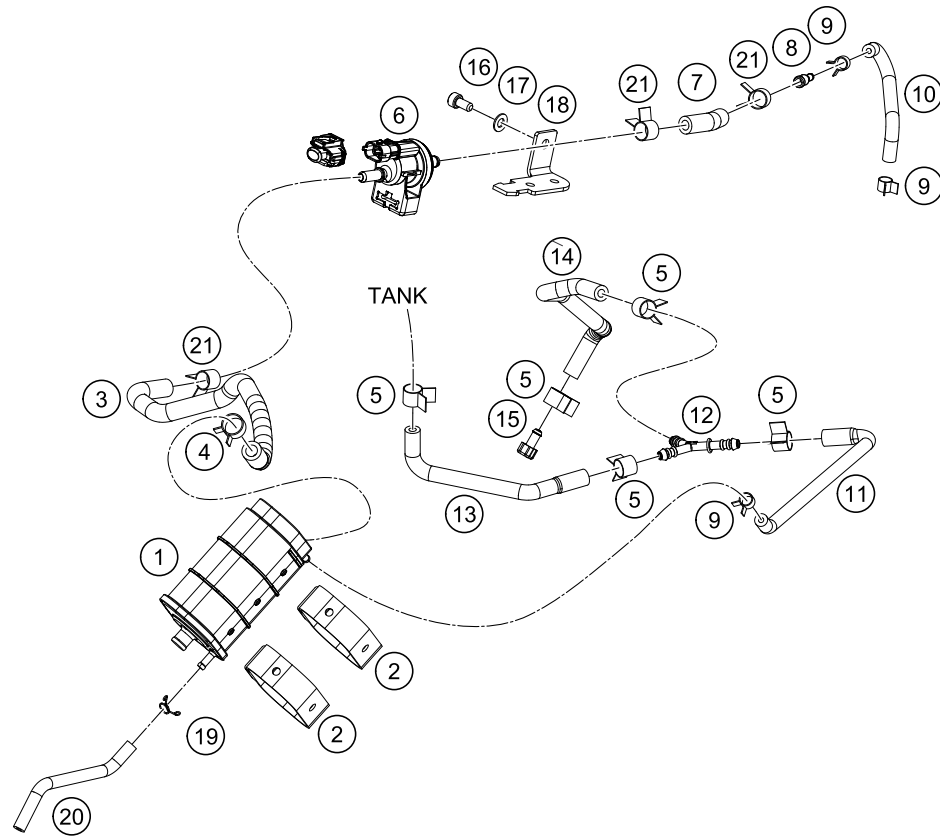

179011412

53920

\* NEW PART

X ON DEMAND

POS	PARTNUMBER	PARTNAME	PIECE
1	93314069100	Dashboard	1
2	93014064000	Holder handsbar CUM TFT speedo	1
3	93014064100	Back cover TFT holder	1
4	93008020060	Screw M6X1X9	2
5	93014062010	Collar TFT speedo small	4
6	90507040001	RUBBER SLEEVE	4
7	93308015010	Washer, license plate holder support	4
8	J031060183	Roundhead screw M5X18	4
9	93014064200	Bracket TFT Cover black	1
13	93011066044	Ignition lock complete	1
14	93011064100	Special screw for ignition lock	2
15	93807008000	Fuel tank cap	1
16	90107050050	SEAT LOCK	1
17	93007051000	Retaining bracket	1
18	93011066010	Positioning rubber	1
20	90211066144	Lock set cpl.	1
21	90111067100	BLANK KEY 125/200 DUKE	x

189011430

53927

\* NEW PART

X ON DEMAND

POS	PARTNUMBER	PARTNAME	PIECE
1	93015001000	Activated carbon filter	1
2	93015003000	Rubber band	2
3	93015020000	Hose	1
4	90607017001	SPRING BAND CLAMP 15X10	1
5	90607017003	SPRING BAND CLAMP D13	5
6	90607030000	fuel tank vent valve	1
7	93015021000	Pre-formed hose	1
8	90207016004	CONNECTOR TUBE EVAP	1
9	90607017002	CLAMP D9	3
10	93015027000	Tube connector to throttle body ETB	1
11	93015017000	Y connection	1
12	90507015000	CONNECTOR Y SHAPE	1
13	93015026000	Pre-formed hose	1
14	90515023000	TUBE CONNECTOR TO PLUG	1
15	90515011000	PLUG FUEL DRAIN	1
16	J912060123	hexagon socket screw M6X12	1
17	J125060006	Washer M6	1
18	93015032000	Fitting panel	1
19	90107013008	CLAMP	1
20	93015029000	Hose active carbon filter	1
21	93007017100	Ydnac clamp	3