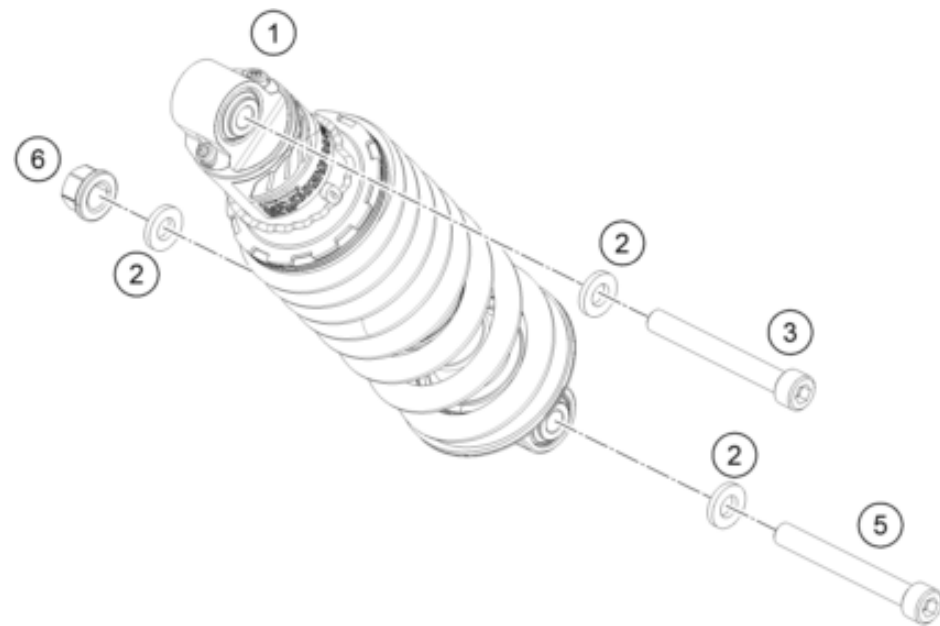

56459

* NEW PART

X ON DEMAND

POS	PARTNUMBER	PARTNAME	PIECE
1	93003023100	Side stand	1
2	93003026100	Side stand bracket	1
3	90103027000	SCREW F. SIDE STAND	1
4	93503029000	Magnet bracket	1
5	90603024000	SIDE STAND SPRING	1
6	J900000501200	screw csk cros-m5x0.8x12xbright	2
7	J982101253	SELF L. NUT M10X1,25 H11 WS17	1
8	93003027000	bolt stud-M10X1.25XL20XBRXPRECOAT	2
9	93511045000	SWITCH SIDE STAND	1
10	28111046000	Shield switch stand side	1
11	93003034000	nut U flang-M10X1.25XHT.8.5XBRT	2
12	95803034000	BRACKET HOLDER MAGNET	1
13	90111040100	Bushing	1

209300360

53798

* NEW PART

X ON DEMAND

SHOCK ABSORBER

390 DUKE, silver 2021 EU 2021

POS	PARTNUMBER	PARTNAME	PIECE
1	94304010000	SHOCKABSORBER REAR	1
2	90104010003	PLAIN WASHER 10,2X20X3MM	3
3	93004016100	hexagon socket screw M10X1.25X62	1
5	J020100806	SHCS M10x1.25x80 - 10.9	1
6	90104010002	flanged hex nut M10x1.25 WS13	1