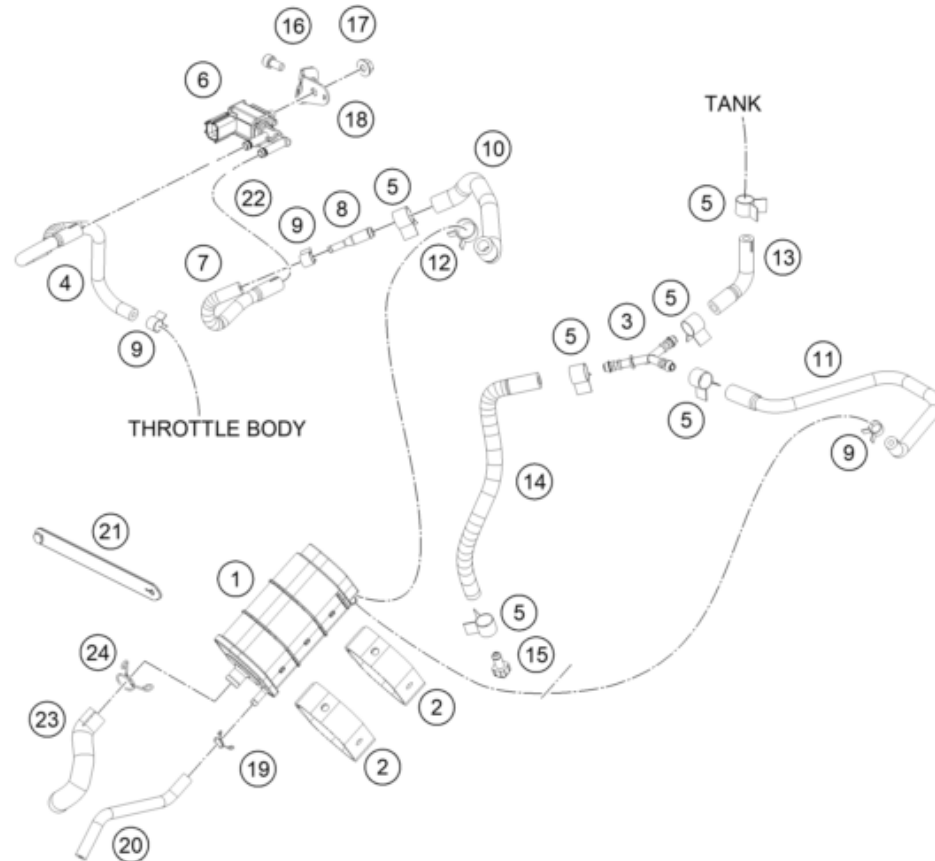

POS	PARTNUMBER	PARTNAME	PIECE
1	93015001000	Activated carbon filter	1
2	93015003000	Rubber band	2
3	90507015000	CONNECTOR Y SHAPE	1
4	J600000428500	Fuel hose	1
5	90607017003	SPRING BAND CLAMP D13	6
6	90607830000	Valve purge	1
7	J600000412000	Hose Y-PV	1
8	90207016004	CONNECTOR TUBE EVAP	1
9	90607017002	CLAMP D9	3
10	J600000813700	Hose ACF-Y	1
11	93015017000	Y connection	1
12	90607017001	SPRING BAND CLAMP 15X10	1
13	93015026000	Pre-formed hose	1
14	90515023000	TUBE CONNECTOR TO PLUG	1
15	90515011000	PLUG FUEL DRAIN	1
16	J912060123	hexagon socket screw M6X12	1
17	J926060006	nut hex flanged	1
18	94115032050	BRACKET VALVE PURGE	1
19	90107013008	CLAMP	1
20	93015029000	Hose active carbon filter	1
21	J330000514900	Cable ties	2
22	J310000801300	Hose clamp 12.5 x 8 SW	2
23	93015029050	Hose active carbon filter	1
24	90507017000	HOSE CLAMP	1

219401510

56430

* NEW PART

X ON DEMAND