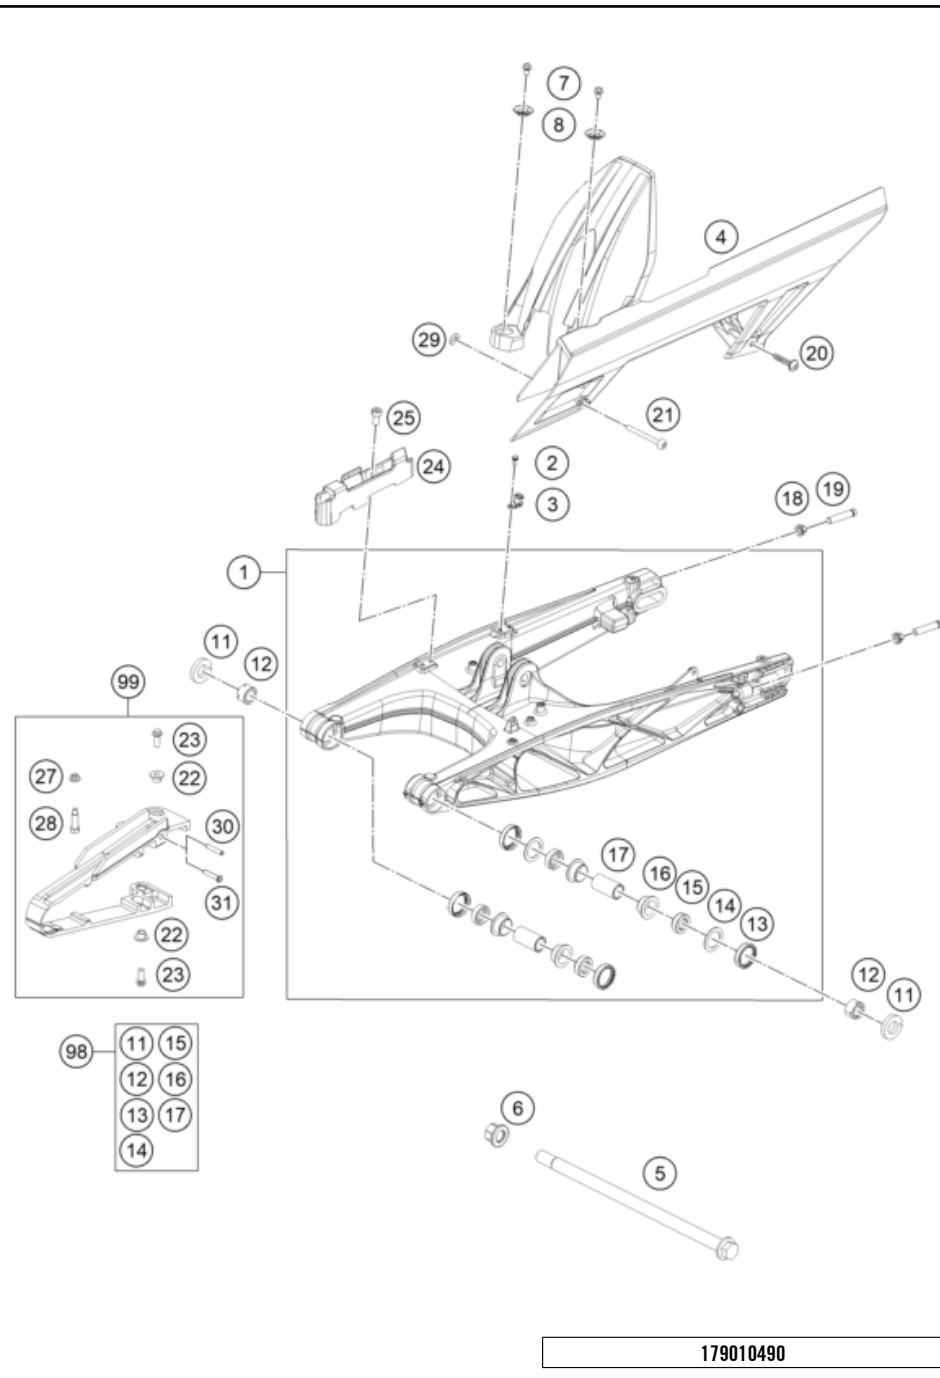

POS	PARTNUMBER	PARTNAME	PIECE
1	28104030044BA	Swing Arm Sub Assy Duke 390 MY20	1
2	J011050133	HH COLLAR SCREW M5X13 SW8	1
3	90113047000	brake hose guide	1
4	93004060100	Chain cover	1
5	90104037000	Shaft swing arm L=299mm	1
6	90104038000	FLANGED NUT M14X1.5	1
7	J025060081	Hex collar screw M6X8	2
8	93004051000	Supporting shell	2
11	93004042000	Special wahser	2
12	90104046000	swingarm adjusting ring	2
13	90104034001	OIL SEAL RING 25X32X7	4
14	90104036000	Thrust washer 22.2x31.7x1	2
15	90104034000	cup for radial shaft seal	4
16	90104031000	lgus plain bearing	4
17	90104032000	sleeve bushing 15.1x20x38	2
18	90104010002	flanged hex nut M10x1.25 WS13	2
19	90104040000	BOLT HEX M10X1.25X50 WS10	2
20	93004064000	Plastic screw 6x30	1
21	93004065000	hexagon socket screw M5X0.8X55	1
22	90604062000	chain slider bushing	2
23	J025060169	HH COLLAR SCREW M6X16 SW8	2
24	93013047000	Support	1
25	J912050102	bolt soket-m5x0.8x10xcl10.9xbl	1
27	90204060001	HH COLLAR NUT	1
28	90104040100	screw M5x0.8x30	1
29	90504067000	WASHER CHAIN SLIDING GUARD	1
30	90104070020	SLEEVE CHAIN GUARD	1
31	90904070020	SLEEVE CHAIN GUARD	1
98	90104230010	SWINGARM REP. KIT 11-17	x
99	90104066210	CHAIN GUARD KIT 250/390	x

179010490

53972

* NEW PART

X ON DEMAND