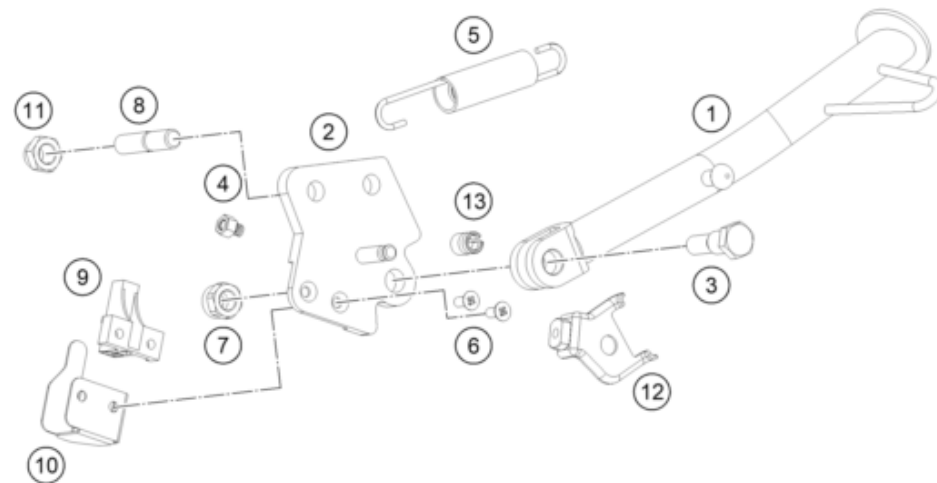

56459

* NEW PART

X ON DEMAND

209020311

POS	PARTNUMBER	PARTNAME	PIECE
39	93003002030	Bracket seat mount loose	1
40	93007044000	Retaining pin	2
41	93003001070	Seat cowl front complete	1
42	93008023000	Rubber buffer	2
43	93007047033	Seat support complete	2
44	J912080303	hexagon socket screw M8X30	2
45	93007046050	Screw	2
47	J125080001	Washer M8	4
48	90103098000	BOLT	4
49	93003056000	Passenger footrest bracket	1
50	J912060143	Hex socket screw M6X14	2
51	93008019070	hexagon socket screw M8X31	2
52	J125080002	Washer plain	2
53	93006040060	Retaining bracket	1
54	J005050123	FLAT HEAD SCREW M5X12 PH	1
55	90111045050	CABLE BRACKET	1
56	90103032000	FLANGED BOLT M6X14	2
57	93013041000	Retaining bracket	1
58	J025060109	HH-COLLAR SCREW M6X10 SW8	1
59	93013026000	Support	1
60	J031050121	Roundhead screw M4X12	1
61	93032059010	Guide clutch cable	1
62	90108050001	CLIP NUT M5	1
63	93008043000	Screw M6X1X25	1
64	90203008000	BOLT M10X135	1
65	J125100009	Washer M10	1
66	90508026100	Clip	2
67	J125080005	WASHER M8	2
68	J125140003	Washer - plain	1
69	J912080251	Hexagon screw M8X25	8
70	93008041060	guard ih	1
71	J031060106	SCREW BUTTON HEAD-M5X0.8XL 8XB	2

56459

* NEW PART

X ON DEMAND

POS	PARTNUMBER	PARTNAME	PIECE
1	93003023100	Side stand	1
2	93003026100	Side stand bracket	1
3	90103027000	SCREW F. SIDE STAND	1
4	93503029000	Magnet bracket	1
5	90603024000	SIDE STAND SPRING	1
6	J900000501200	screw csk cros-m5x0.8x12xbright	2
7	J982101253	SELF L. NUT M10X1,25 H11 WS17	1
8	93003027000	bolt stud-M10X1.25XL20XBRXPRECOAT	2
9	93511045000	SWITCH SIDE STAND	1
10	28111046000	Shield switch stand side	1
11	93003034000	nut U flang-M10X1.25XHT.8.5XBRT	2
12	95803034000	BRACKET HOLDER MAGNET	1
13	90111040100	Bushing	1