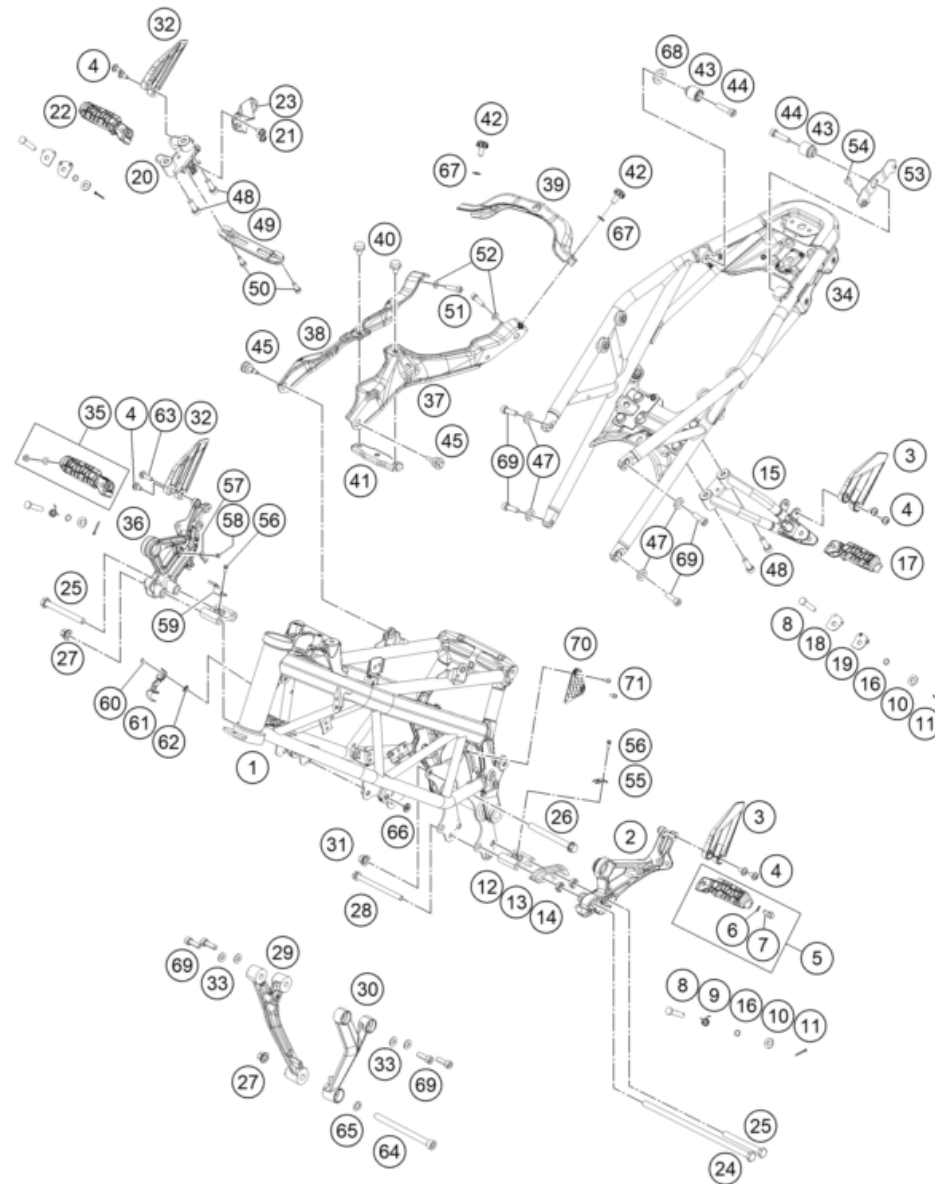

209020311

POS	PARTNUMBER	PARTNAME	PIECE
1	93003001100EB	Frame Duke 18 orange	1
2	93003038000	Footrest bracket front left	x
3	93003048050	Heel protector left	2
4	93008020060	Screw M6X1X9	x
5	93003140033	Front footpeg compl. left	1
6	90103040001	PLAIN WASHER 6,4X12X1	2
7	J029060103S	CAP SCREW M6X10 SS	2
8	93003054000	Pin footrest pivot black	4
9	93003042000	Footpeg spring	2
10	J125080004	WASHER M8	4
11	J094018250	PIN 25X1,8MM	4
12	90103038001	footrest support holder, front	2
13	90104070000	chainguide	1
14	90104066010	spacer chainguide	2
15	93003048000	Footrest bracket rear left	1
16	J770009015	O-RING 9X1,5	4
17	93003150033	Rear footpeg compl. left	1
18	93003053000	Plate lock pillion step bottom	2
19	93003052000	Plate lock pillion step top	2
20	93003049000	Footrest bracket rear right	1
21	J025060101	Hexagon screw M6X10	2
22	93003151033	Rear footpeg compl. right	1
23	93005084000	Retaining bracket	1
24	J025102656	HH COLLAR SCREW M10X1,25X265	1
25	J025100926	HH COLLAR SCREW M10X1,25X92	2
26	J025101103	HH COLLAR SCREW M10X110 WS14	1
27	90103038002	FLANGED NUT M10X1.25 WS14	3
28	J027081053	HH COLLAR SCREW M8X105 SW12	1
29	93303006000	Engine brace right	1
30	93303005000	Engine brace left250/390	1
31	93003005100	Nut socket-M10x1.25	1
32	93003049050	Heel protector right	2
33	J125080006	Washer M8	4
34	93003002000C1	Rear frame black	1
35	93003141033	Front footpeg compl. right	1
36	93003039000	Footrest bracket front right	1
37	93003002050	Bracket spider lh	1
38	93003002151	Bracket spider rh	1

56459

* NEW PART

X ON DEMAND