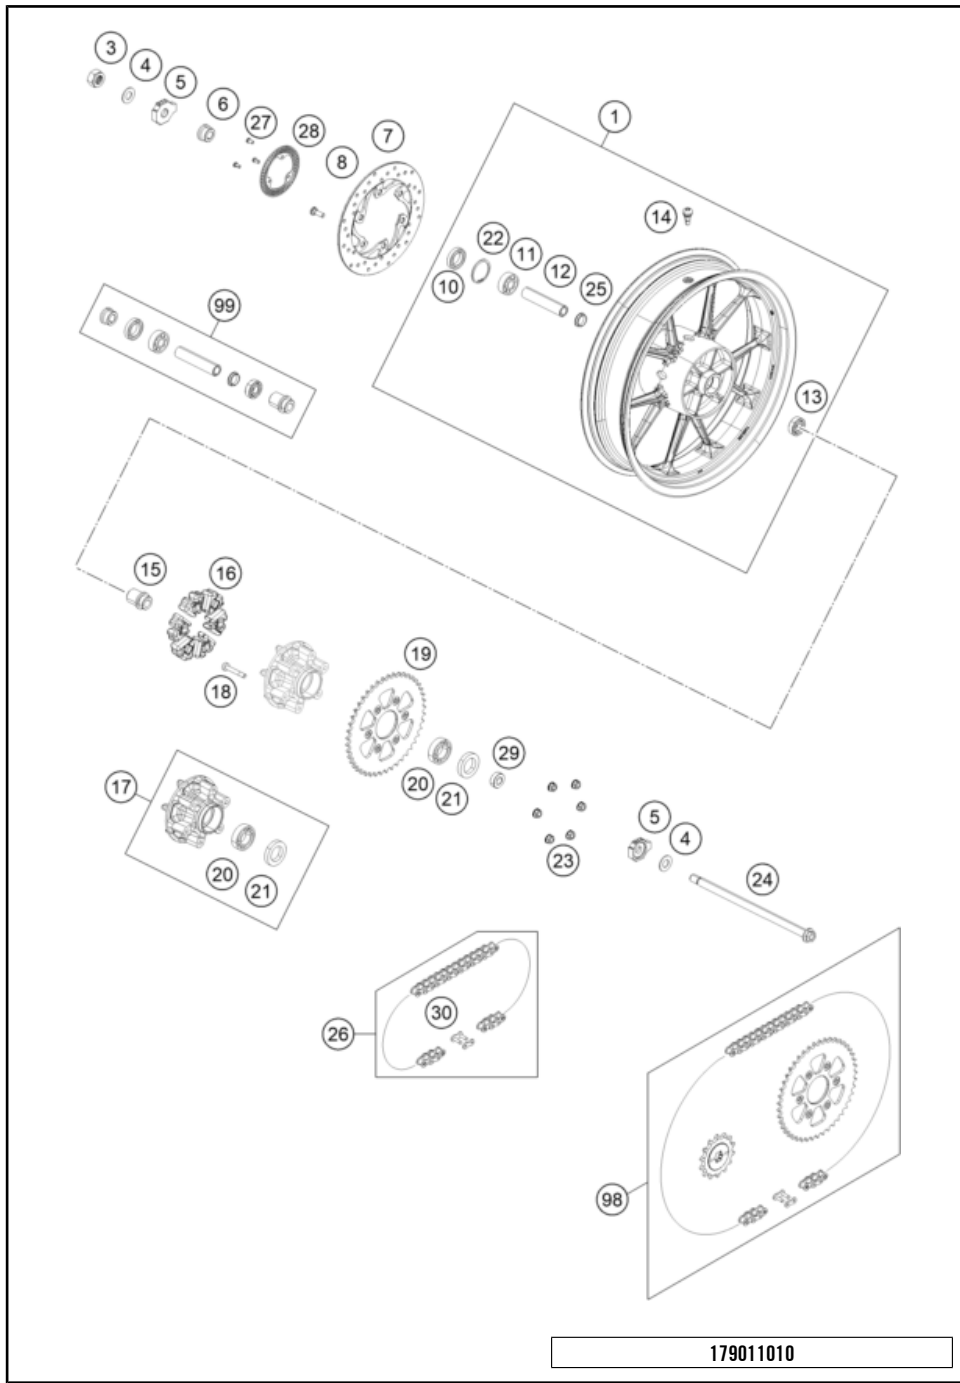

179010910

18468

* NEW PART

X ON DEMAND

REAR WHEEL

390 DUKE, silver 2021 EU 2021

POS	PARTNUMBER	PARTNAME	PIECE
1	93010001044EB	Rear wheel cpl. orange	1
3	90210086000	wheel spindle nut, rear	1
4	90610087000	washer 15.2x30x2	2
5	90110084000	chain tension adjuster, right	1
6	90110013000	SPACER BUSHING REAR WHEEL R/S	1
7	90110060000	rear brake disk D=230mm	1
8	90110062000	SPECIAL SCREW M8X25 SELF LOCK.	6
10	J760264208	SHAFT SEAL RING 26X42X8	2
11	J625063021	Grooved ball bearing 6302	1
12	90110011000	BEARING SPACER TUBE REAR	1
13	J625062023	BALL BEARING 6202	1
14	90109076000	VALVE CPL.	1
15	90610054000	SPACER BUSHING KRT INSIDE	1
16	90210059100	rear wheel dampening rubber	6
17	90210050000	SPROCKET SUPPORT	1
18	90810052000	SPECIAL SCREW M8X48	6
19	95810051045	Rear sprocket 45T	1
20	J625062050	BALL BEARING 6205	1
21	J760295207	SHAFT SEAL RING 29X52X7	1
22	J472042170	CIRCLIP	1
23	90510052000	FLANGED NUT M8X1,25	6
24	90210085000	Axle rear KT03	1
25	90109011001	Fixation bearing spacer tube	1
26	76910065118	chain DID 118 roll	1
27	90142021001	SCREW FOR ABS	3
28	90142021000	SENSOR DISC REAR	1
29	90110053000	SPACER CHAIN WHEEL SUPPORT	1
30	76910066000	Rivet link chain DID 520 VP2-T	x
98	00050002114	Drivetrain kit 15Z/45Z	1
99	90110015100	REAR WHEEL REP. KIT 390 DUKE	1