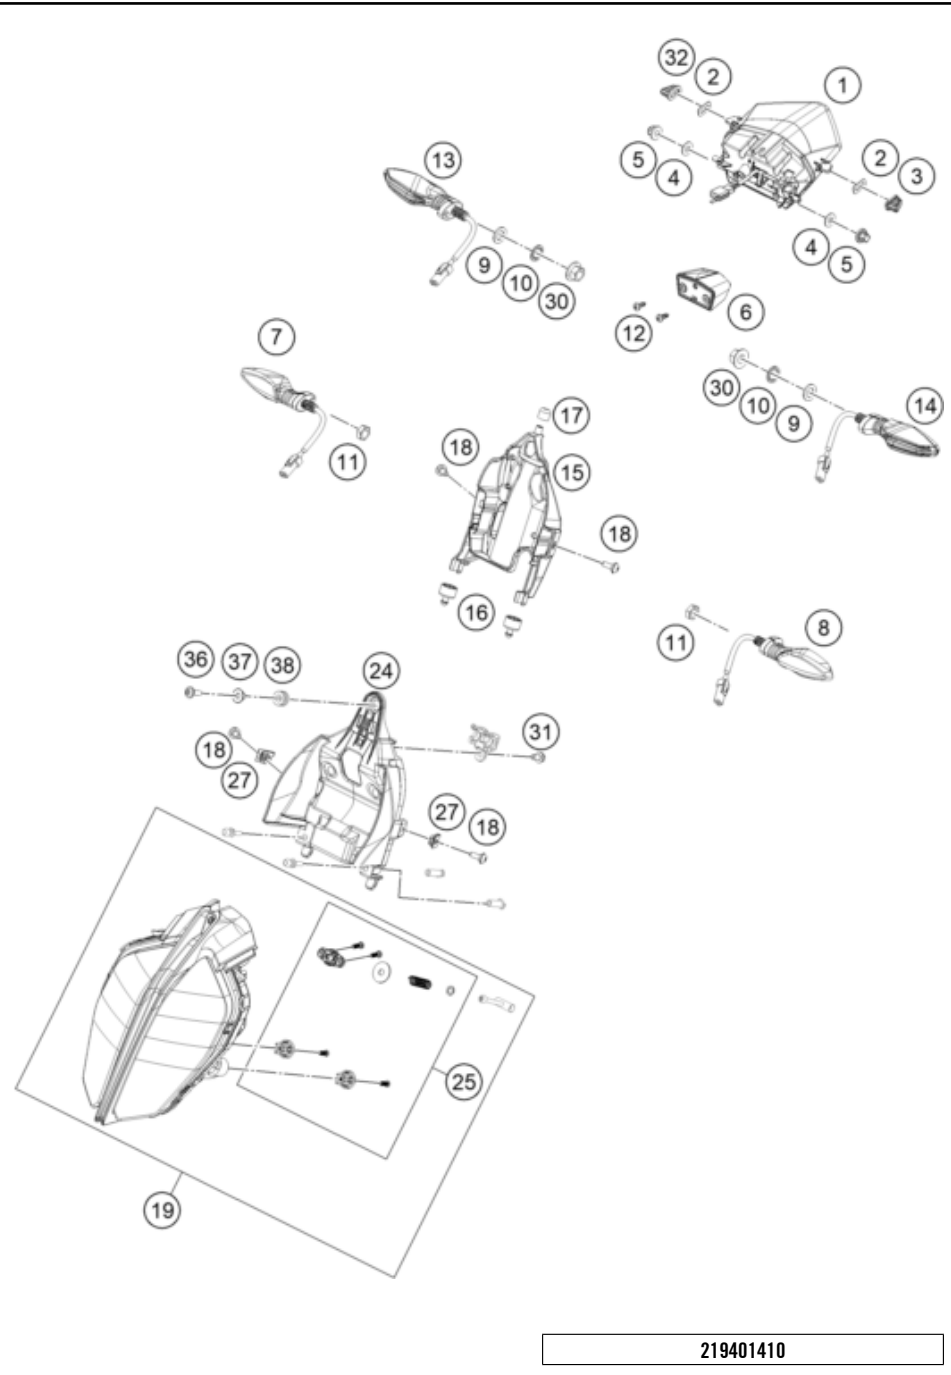

179011390

18356

* NEW PART

X ON DEMAND

POS	PARTNUMBER	PARTNAME	PIECE
1	93014040100	lamp tail MY17	1
2	93014040040	Washer	2
3	93014040020	Rubber grommet tail light left	1
4	93014040030	Washer	2
5	93014040010	Rubber bushing	2
6	90114047000	LICENSE PLATE ILLUMINATION	1
7	93014026000	Indicator front rh	1
8	93014025000	Indicator front lh	1
9	J125100003	WASHER PLAIN 10,5	2
10	J06797100183	Toothed washer, M10	2
11	J934100006	Nut hex thin-M10x1.25	2
12	J981420133	SHEET MET.SCR. DIN 7981 4,2X13	2
13	90514036100	FLASHER REAR R/S	1
14	90514035100	FLASHER REAR L/S	1
15	93014013000	Support	1
16	93014015000	Rubber bushing	2
17	93014014000	Rubber bushing	1
18	93008040000	Screw M6X1X13	4
19	94314001044	lamp head	1
24	93014019100	Holder headlamp LED	1
25	93014099000	Kit LED lamp Bush	1
27	93008084010	Range change metal nut M6	2
30	J934100001	Hex nut, M10	2
31	93008020060	Screw M6X1X9	1
32	93014049000	Rubber grommet tail light right	1
36	90508006003	AH SCREW M6X1X20	1
37	93014018100	Collar head lamp holder MTG	1
38	93014017000	Rubber bushing	1