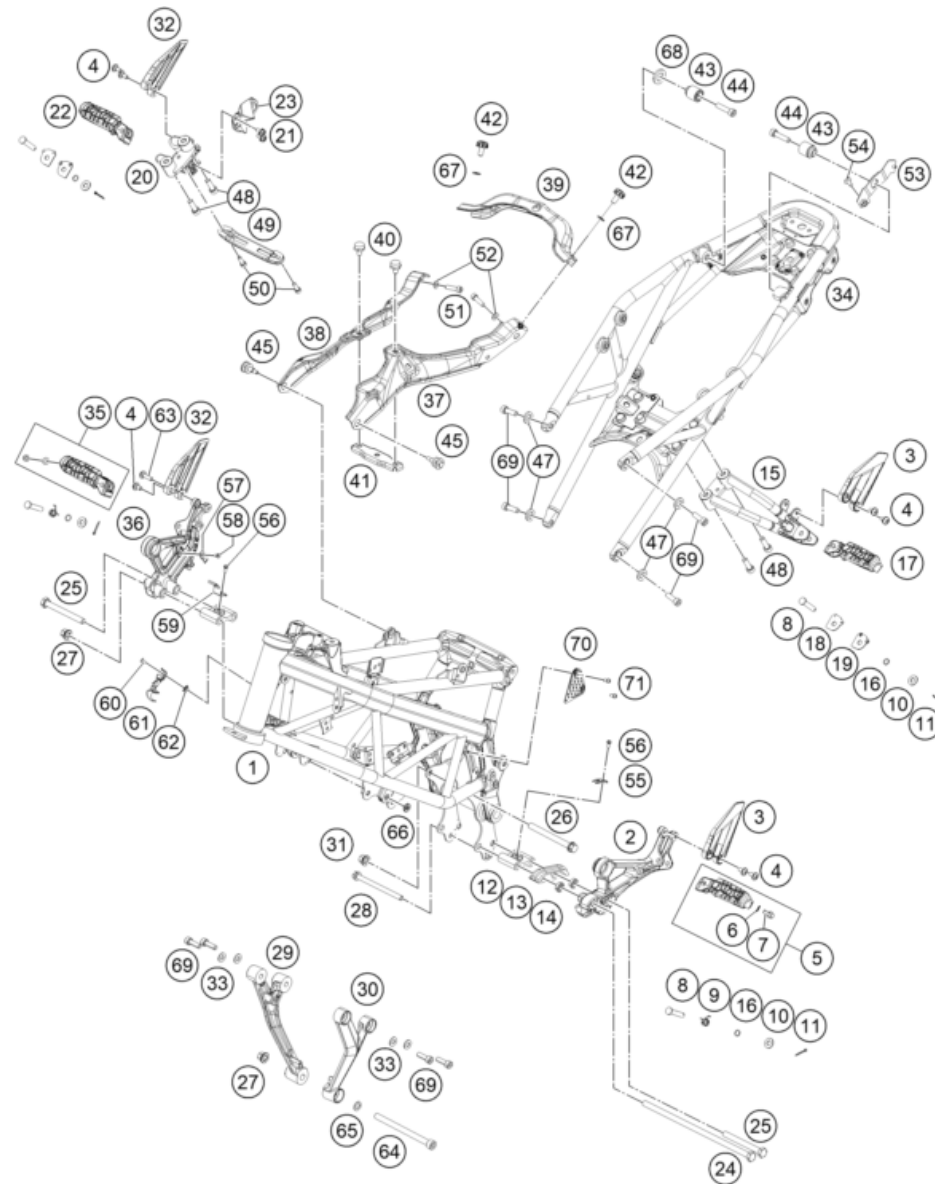

209020311

POS	PARTNUMBER	PARTNAME	PIECE
39	93003002030	Bracket seat mount loose	1
40	93007044000	Retaining pin	2
41	93003001070	Seat cowl front complete	1
42	93008023000	Rubber buffer	2
43	93007047033	Seat support complete	2
44	J912080303	hexagon socket screw M8X30	2
45	93007046050	Screw	2
47	J125080001	Washer M8	4
48	90103098000	BOLT	4
49	93003056000	Passenger footrest bracket	1
50	J912060143	Hex socket screw M6X14	2
51	93008019070	hexagon socket screw M8X31	2
52	J125080002	Washer plain	2
53	93006040060	Retaining bracket	1
54	J005050123	FLAT HEAD SCREW M5X12 PH	1
55	90111045050	CABLE BRACKET	1
56	90103032000	FLANGED BOLT M6X14	2
57	93013041000	Retaining bracket	1
58	J025060109	HH-COLLAR SCREW M6X10 SW8	1
59	93013026000	Support	1
60	J031050121	Roundhead screw M4X12	1
61	93032059010	Guide clutch cable	1
62	90108050001	CLIP NUT M5	1
63	93008043000	Screw M6X1X25	1
64	90203008000	BOLT M10X135	1
65	J125100009	Washer M10	1
66	90508026100	Clip	2
67	J125080005	WASHER M8	2
68	J125140003	Washer - plain	1
69	J912080251	Hexagon screw M8X25	8
70	93008041060	guard ih	1
71	J031060106	SCREW BUTTON HEAD-M5X0.8XL 8XB	2

56459

* NEW PART

X ON DEMAND