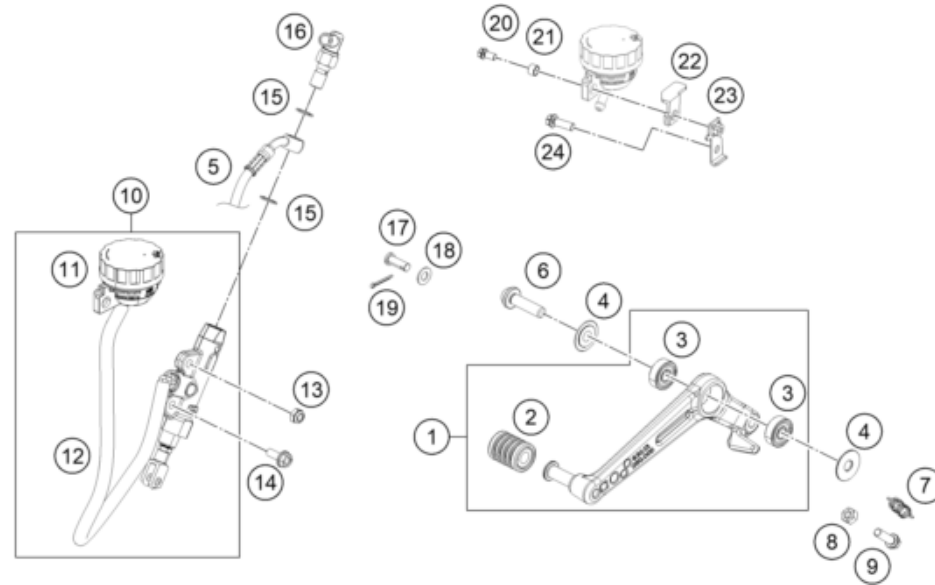

219431110

56435

* NEW PART X ON DEMAND

FRONT BRAKE CONTROL

390 DUKE, silver 2021 EU 2021

POS	PARTNUMBER	PARTNAME	PIECE
1	93313001033	Master cylinder front_adjustable lever	1
2	93713002033	Brake lever cpl.	1
3	90111050000	brake light switch, front	1
4	90113026000	COPPER GASKET	2
5	90113013000	BANJO SCREW	1
6	93013035000	Brake hose	1
7	90111050050	WIRE BRAKE LIGHT SWITCH FRONT	1

179021310

49400

* NEW PART

X ON DEMAND

POS	PARTNUMBER	PARTNAME	PIECE
1	93013050033	Footbrake lever complete	1
2	90134035000	GEAR SHIFT LEVER RUBBER	1
3	J625060800	BALL BEARING 608	2
4	90134031020	thrust washer, gear shift lever	2
5	93013037000	Brake hose	1
6	90134034300	BOLT SHIFT LEVER silver	1
6	90534034300	BOLT SHIFT LEVER black	1
7	90113052000	brake pedal spring	1
8	J934060001	nut hex thick	1
9	J025060203	HH COLLAR SCREW M6X20 SW10	1
10	93013060000	Rear master cylinder	1
11	90113009000	BRAKE FLUID RESERVOIR CPL.	1
12	93313073000	reservoir tube kit	1
13	J926060006	nut hex flanged	1
14	90130059000	HH COLLAR SCREW M6X16	1
15	90113026000	COPPER GASKET	2
16	90111051000	brake light switch, rear	1
17	90113057000	pin for fork end	1
18	90103040001	PLAIN WASHER 6,4X12X1	1
19	J094020153	splint pin 2x15mm	1
20	J025060181	Hex collar screw M6X18	1
21	93035065020	Spacer bushing	1
22	93013068010	Bracket, reservoir	1
23	93013068000	Sheet	1
24	J025050103	HH-COLLAR SCREW M5X10	1