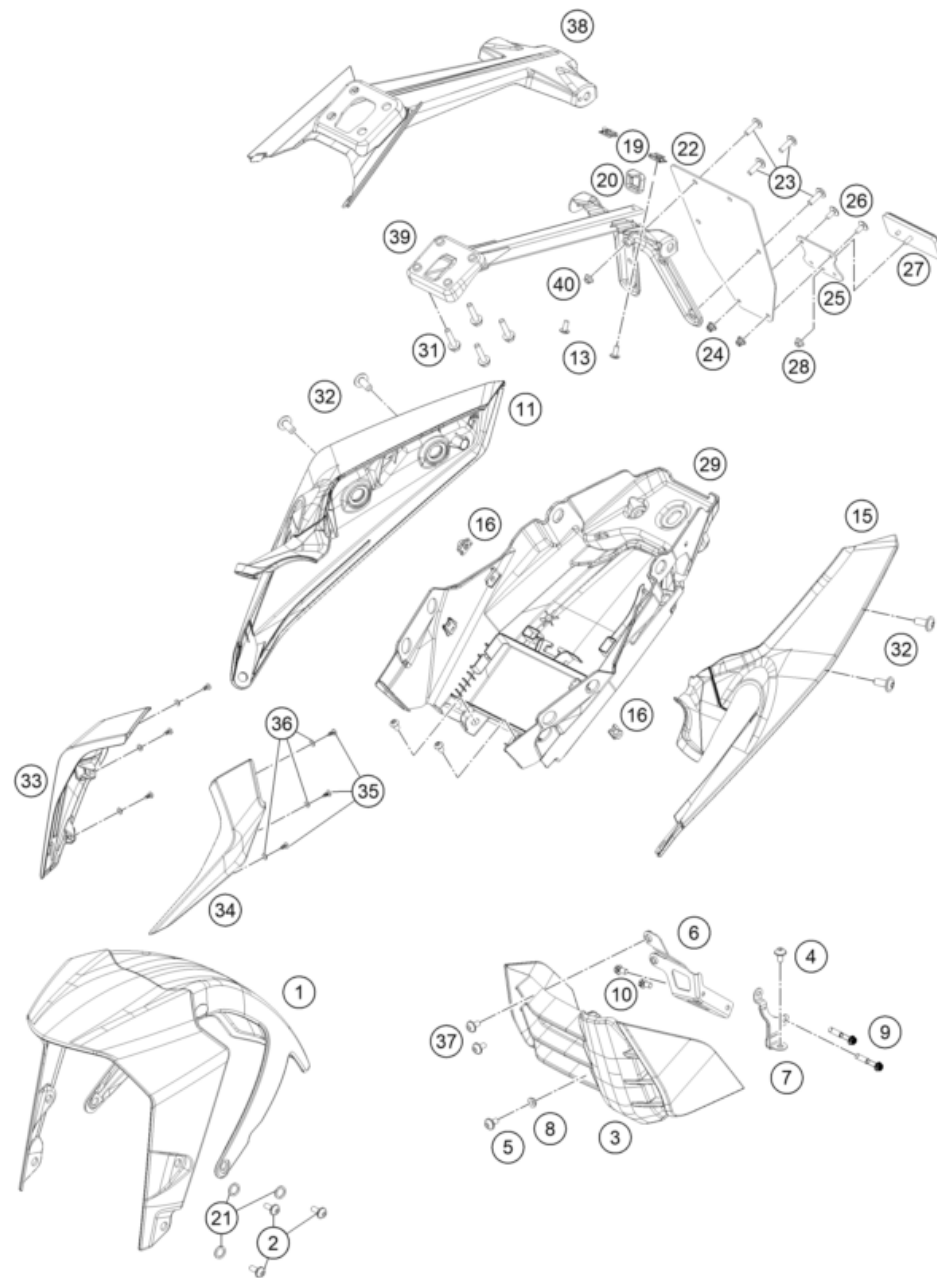

219430710

56280

* NEW PART

X ON DEMAND

POS	PARTNUMBER	PARTNAME	PIECE
1	93307088000	Fuel pump	1
2	93041007000	Flange for fuel pump	1
3	J025060128	BOLT FLANGE- M6 X 1 X L12.8 XBRT XST	6
4	93807018000	fuel filter	1
5	93007016100	Fuel hose	1
6	93007015000	Fuel hose	1
7	93341013044	Injector upper part with hose complete	1
8	93007089000	Fuel pump seal	1

179010730

57658

* NEW PART

X ON DEMAND

POS	PARTNUMBER	PARTNAME	PIECE
1	9300801003330	Front fender cpl. black	1
2	J031050161	Panhead screw with shoulder	6
3	93308020100	Belly Pan	1
4	93008020060	Screw M6X1X9	4
5	J031050106	screw butn hd-m5x0.8x10xprecoat	1
6	94308021020	Front spoiler bracket right	1
7	94308021010	Front spoiler bracket left	1
8	J800000600401	Sleeve 6.2x4x9	1
9	J025060144	Hexagon srew M6X14	4
10	J900000501001	Hexagon collar screw M5x10	2
11	93008042100C1	D250 MY20 ST COWL RH EB BL	1
13	J031050123	Lens head screw M5X12	2
15	93008041100C1	D250 MY20 ST COWL LH EB BL	1
16	90108050001	CLIP NUT M5	6
19	93008083010	Clip Nut M5	2
20	93008015010	Protection rubber	1
21	93009059000	Washer nylon	6
22	90808016000	REAR FENDER EXT.	1
23	90508006003	AH SCREW M6X1X20	4
24	90102031010	HEX NUT M5 AF8	2
25	90514044000	REFLECTOR MOUNTING	1
26	J005050123	FLAT HEAD SCREW M5X12 PH	2
27	90514045000	REFLECTOR	1
28	90204060001	HH COLLAR NUT	1
29	93008019000	Tail end lower part	1
31	J025060226	Hex collar screw M6X22	4
32	90508008001	AH SCREW M8X20	4
33	9300800100030	Side mask right LED black	1
34	9300802400030	Side mask left LED black	1
35	J981030101	Lens head screw M3,5X10	6
36	J125040003	Washer plain small 4.5X8X0.5XBLK	6
37	90508006001	SOCKET HEAD BOLT M6X12	2
38	93008015150	License plate holder support, cover	1
39	93008015300	Licence plate holder support	1
40	90508016001	Nut nyloc flanged M6X1XHT.9.1	2