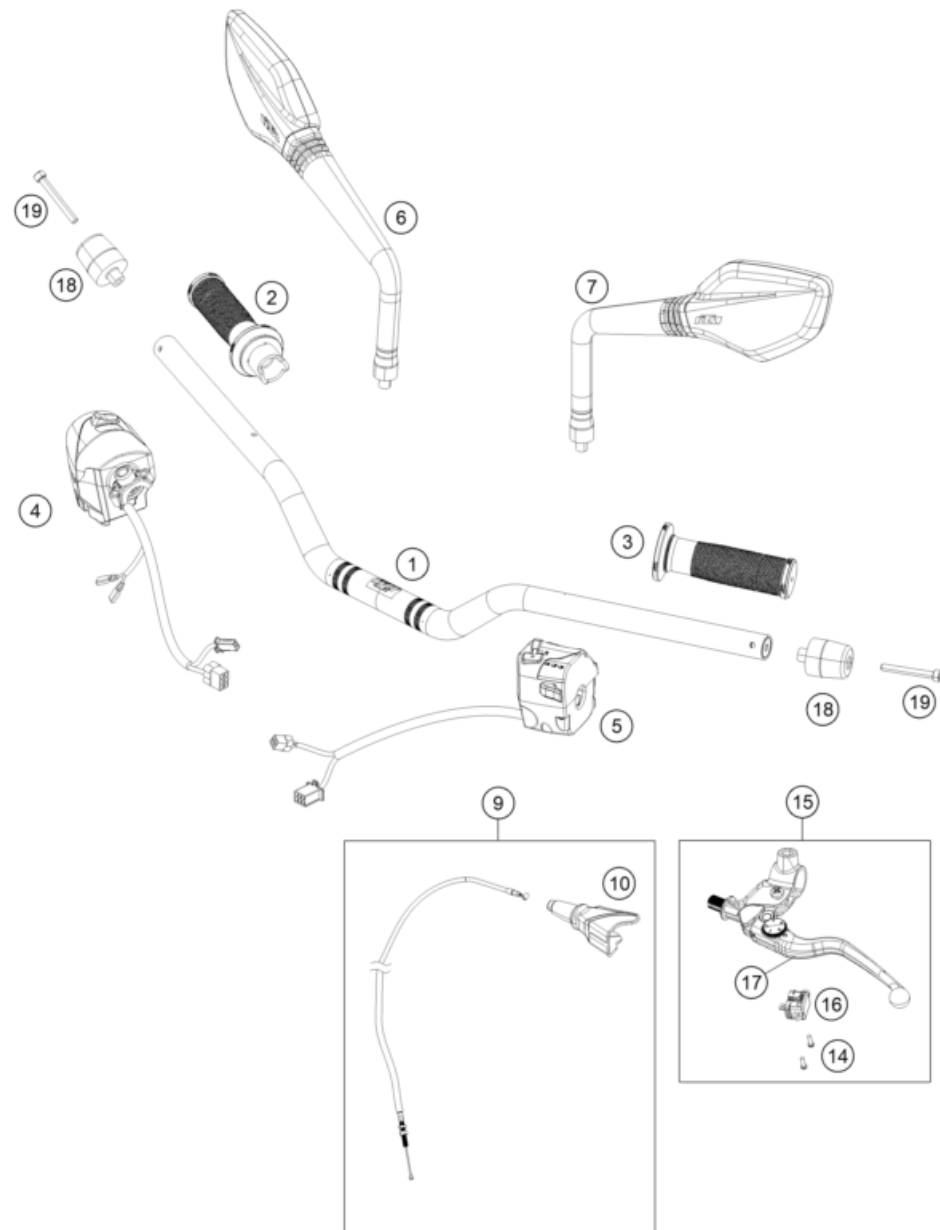

219430110

POS	PARTNUMBER	PARTNAME	PIECE
1	94301001000	Fork leg left	1
2	94301002000	Fork leg right	1
3	93001034033	Upper triple clamp GDC	1
4	93001032133	assembly lower triple clamp GDC	1
5	90101080044	STEERING HEAD BEARING-KIT	1
6	90101086000	protection cap	1
7	90101036000	adjusting ring steering head	1
8	90501044000	steering head screw	1
9	93014064000	Holder handsbar CUM TFT speedo	1
10	J912080293	Bolt socket-M8X1.25XI 29Xblack	4
11	93001038000	Handlebar clamp	1
12	93032060030	Sleeve clutch cable guide	1
13	93001044000	hexagon socket screw M10X1.25X72 8.8	2
14	90101042000	WASHER 10,5X32X2	4
15	90101040000	RUBBER BUSHING	4
16	93001041000	Spacer tube 10.2X12X42	2
17	J982101253	SELF L. NUT M10X1,25 H11 WS17	1
18	43570624	Dirt scarper SKF 43mm black	2
19	43570623	Shaft seal SKF 43x52,9x11,4 black	2
20	43570618	Guide bushing 42x44x20	2
21	48601166S1	Fork Fluid Viscosity 4.0 5L	1
22	40140024	O-ring 43x2 NBR70 siliconized yellow	2
23	93013055000	Hose clamp	1
24	90113055010	sleeve for hose clamp	2
25	J021060156	AH SCREW M6X15 10.9	2
26	93032059000	Bracket clutch cable guide	1
27	93032060020	RUBBER CLUTCH CABLE GUIDE	1
28	90212582001	side reflector, front	2
29	90501045000	AH SCREW M8X1.25X30	8
30	90501045000	AH SCREW M8X1.25X30	2
40	93001007033	assembly fork pipe rh.	1
41	93001006033	assembly fork pipe lh.	1
98	90101000010	REP. KIT FORK KPL.	1

56408

* NEW PART

X ON DEMAND

POS	PARTNUMBER	PARTNAME	PIECE
1	93002001000	Handlebar	1
2	93702010033	THROTTLE GRIP	1
3	90802039000	HAND GRIP L/S	1
4	95802010044	Throttle, cmpl.	1
5	93011070000	Light switch	1
6	93012041000	Mirror right	1
7	93012040000	Mirror left	1
9	90802090000	CLUTCH CABLE	1
10	93802016000	BOOT CLUTCH LEVER	1
14	90232014002	Screw pan cross M3x0.5	2
15	95802031000	Clutch assembly	1
16	90111149000	Clutch switch	1
17	93502031100	Clutch lever	1
18	90202004001	HANDLEBAR WEIGHT	2
19	J912060553	Hexagon screw M6X55	2