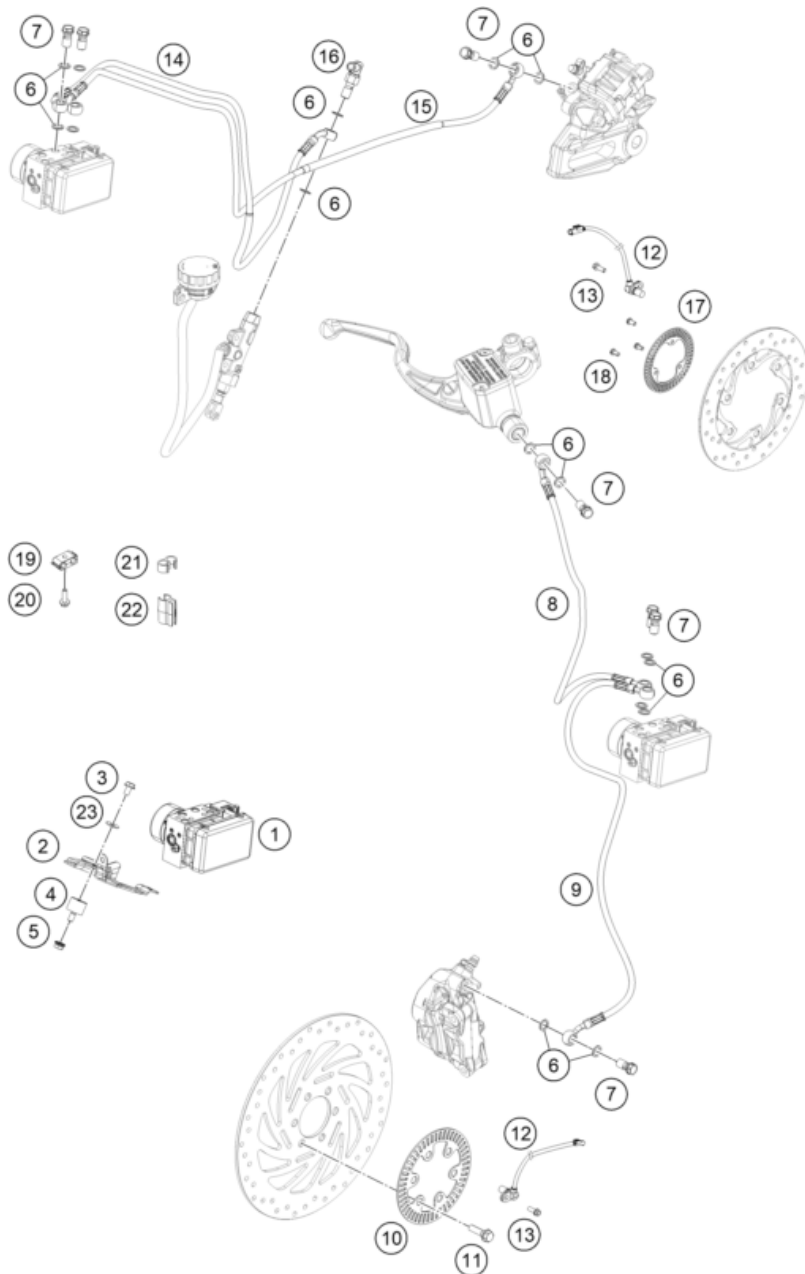

189011430

56409

* NEW PART

X ON DEMAND

POS	PARTNUMBER	PARTNAME	PIECE
1	93015001000	Activated carbon filter	1
2	93015003000	Rubber band	2
3	90507015000	CONNECTOR Y SHAPE	1
4	J600000428500	Fuel hose	1
5	90607017003	SPRING BAND CLAMP D13	6
6	90607830000	Valve purge	1
7	J600000412000	Hose Y-PV	1
8	90207016004	CONNECTOR TUBE EVAP	1
9	90607017002	CLAMP D9	3
10	J600000813700	Hose ACF-Y	1
11	93015017000	Y connection	1
12	90607017001	SPRING BAND CLAMP 15X10	1
13	93015026000	Pre-formed hose	1
14	90515023000	TUBE CONNECTOR TO PLUG	1
15	90515011000	PLUG FUEL DRAIN	1
16	J912060123	hexagon socket screw M6X12	1
17	J926060006	nut hex flanged	1
18	94115032050	BRACKET VALVE PURGE	1
19	90107013008	CLAMP	1
20	93015029000	Hose active carbon filter	1
21	J330000514900	Cable ties	2
22	J310000801300	Hose clamp 12.5 x 8 SW	2
23	93015029050	Hose active carbon filter	1
24	90507017000	HOSE CLAMP	1

219401510

56430

* NEW PART

X ON DEMAND

POS	PARTNUMBER	PARTNAME	PIECE
1	94342031044	Unit ABS WET	1
2	93041030020	Retaining bracket	1
3	J026060083	HH COLLAR SCREW M6X8 SW10	3
4	90135001001	silentbloc M6	3
5	J926060000	FLANGED NUT M6 WS10 SELF LOCK.	3
6	90113026000	COPPER GASKET	16
7	90113013000	BANJO SCREW	7
8	93013035000	Brake hose	1
9	93013036000	Brake hose	1
10	93042020000	SENSORRING ABS	1
11	90110062000	SPECIAL SCREW M8X25 SELF LOCK.	6
12	90142125000	ABS SENSOR	2
13	J028060166	BOLT M6X16	2
14	93013037000	Brake hose	1
15	93013038000	Brake hose	1
16	90111051000	brake light switch, rear	1
17	90142021000	SENSOR DISC REAR	1
18	90142021001	SCREW FOR ABS	3
19	93813024000	brake hose clamp	3
20	J025060209	HH COLLAR SCREW M6X20	1
21	93813035000	CLAMP SENSOR CABLE	4
22	93813147000	CLAMP FOR BRAKE HOSE	2
23	J125060003	PLAIN WASHER 6,5X13X1	3