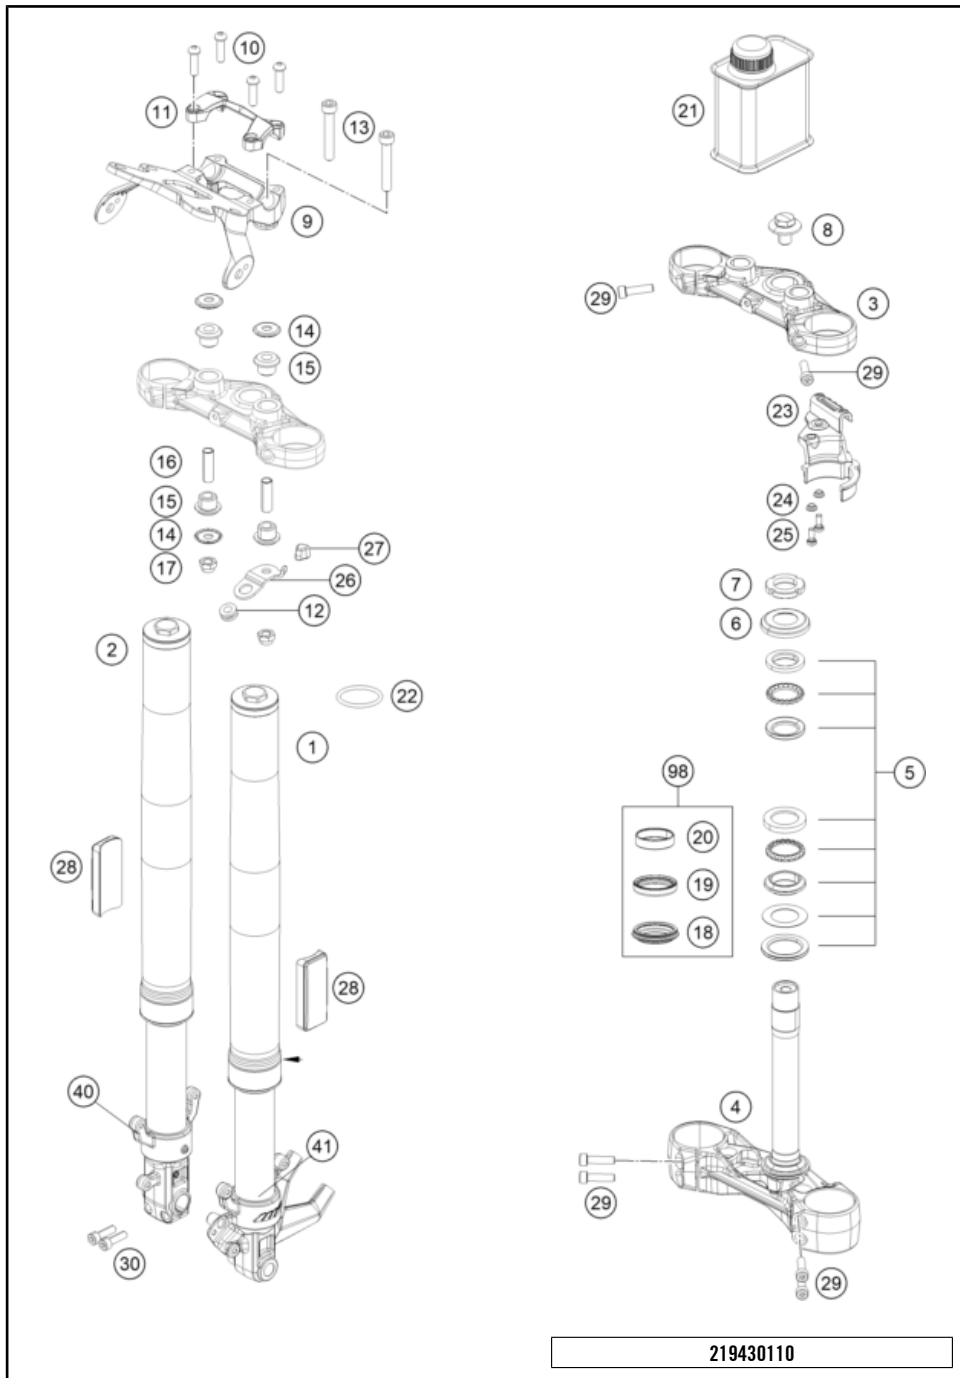

219430110

POS	PARTNUMBER	PARTNAME	PIECE
1	94301001000	Fork leg left	1
2	94301002000	Fork leg right	1
3	93001034033	Upper triple clamp GDC	1
4	93001032133	assembly lower triple clamp GDC	1
5	90101080044	STEERING HEAD BEARING-KIT	1
6	90101086000	protection cap	1
7	90101036000	adjusting ring steering head	1
8	90501044000	steering head screw	1
9	93014064000	Holder handsbar CUM TFT speedo	1
10	J912080293	Bolt socket-M8X1.25XI 29Xblack	4
11	93001038000	Handlebar clamp	1
12	93032060030	Sleeve clutch cable guide	1
13	93001044000	hexagon socket screw M10X1.25X72 8.8	2
14	90101042000	WASHER 10,5X32X2	4
15	90101040000	RUBBER BUSHING	4
16	93001041000	Spacer tube 10.2X12X42	2
17	J982101253	SELF L. NUT M10X1,25 H11 WS17	1
18	43570624	Dirt scarper SKF 43mm black	2
19	43570623	Shaft seal SKF 43x52,9x11,4 black	2
20	43570618	Guide bushing 42x44x20	2
21	48601166S1	Fork Fluid Viscosity 4.0 5L	1
22	40140024	O-ring 43x2 NBR70 siliconized yellow	2
23	93013055000	Hose clamp	1
24	90113055010	sleeve for hose clamp	2
25	J021060156	AH SCREW M6X15 10.9	2
26	93032059000	Bracket clutch cable guide	1
27	93032060020	RUBBER CLUTCH CABLE GUIDE	1
28	90212582001	side reflector, front	2
29	90501045000	AH SCREW M8X1.25X30	8
30	90501045000	AH SCREW M8X1.25X30	2
40	93001007033	assembly fork pipe rh.	1
41	93001006033	assembly fork pipe lh.	1
98	90101000010	REP. KIT FORK KPL.	1

56408

* NEW PART

X ON DEMAND

POS	PARTNUMBER	PARTNAME	PIECE
1	93002001000	Handlebar	1
2	93702010033	THROTTLE GRIP	1
3	90802039000	HAND GRIP L/S	1
4	95802010044	Throttle, cmpl.	1
5	93011070000	Light switch	1
6	93012041000	Mirror right	1
7	93012040000	Mirror left	1
9	90802090000	CLUTCH CABLE	1
10	93802016000	BOOT CLUTCH LEVER	1
14	90232014002	Screw pan cross M3x0.5	2
15	95802031000	Clutch assembly	1
16	90111149000	Clutch switch	1
17	93502031100	Clutch lever	1
18	90202004001	HANDLEBAR WEIGHT	2
19	J912060553	Hexagon screw M6X55	2