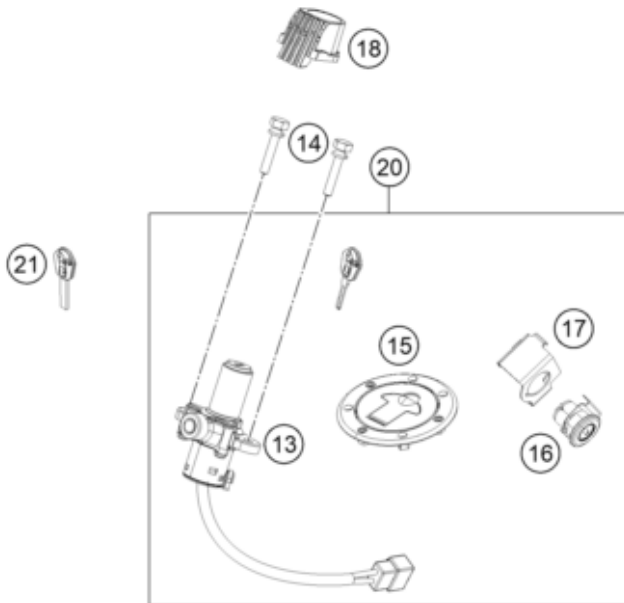

179011390

18356

* NEW PART

X ON DEMAND

POS	PARTNUMBER	PARTNAME	PIECE
1	93014040100	lamp tail MY17	1
2	93014040040	Washer	2
3	93014040020	Rubber grommet tail light left	1
4	93014040030	Washer	2
5	93014040010	Rubber bushing	2
6	90114047000	LICENSE PLATE ILLUMINATION	1
7	93014026000	Indicator front rh	1
8	93014025000	Indicator front lh	1
9	J125100003	WASHER PLAIN 10,5	2
10	J06797100183	Toothed washer, M10	2
11	J934100006	Nut hex thin-M10x1.25	2
12	J981420133	SHEET MET.SCR. DIN 7981 4,2X13	2
13	90514036100	FLASHER REAR R/S	1
14	90514035100	FLASHER REAR L/S	1
15	93014013000	Support	1
16	93014015000	Rubber bushing	2
17	93014014000	Rubber bushing	1
18	93008040000	Screw M6X1X13	4
19	94314001044	lamp head	1
24	93014019100	Holder headlamp LED	1
25	93014099000	Kit LED lamp Bush	1
27	93008084010	Range change metal nut M6	2
30	J934100001	Hex nut, M10	2
31	93008020060	Screw M6X1X9	1
32	93014049000	Rubber grommet tail light right	1
36	90508006003	AH SCREW M6X1X20	1
37	93014018100	Collar head lamp holder MTG	1
38	93014017000	Rubber bushing	1

219401410

56401

* NEW PART X ON DEMAND

POS	PARTNUMBER	PARTNAME	PIECE
1	94314069000	Dashboard	1
2	93014064000	Holder handsbar CUM TFT speedo	1
3	93014064100	Back cover TFT holder	1
4	93008020060	Screw M6X1X9	2
5	93014062010	Collar TFT speedo small	4
6	90507040001	RUBBER SLEEVE	4
7	93308015010	Washer, license plate holder support	4
8	J031060183	Roundhead screw M5X18	4
9	93014064200	Bracket TFT Cover black	1
13	93011066044	Ignition lock complete	1
14	93011064100	Special screw for ignition lock	2
15	93807008000	Fuel tank cap	1
16	90107050050	SEAT LOCK	1
17	93007051000	Retaining bracket	1
18	93011066010	Positioning rubber	1
20	90211066144	Lock set cpl.	1
21	90111067100	BLANK KEY 125/200 DUKE	x
21	90111067000	KEY	1