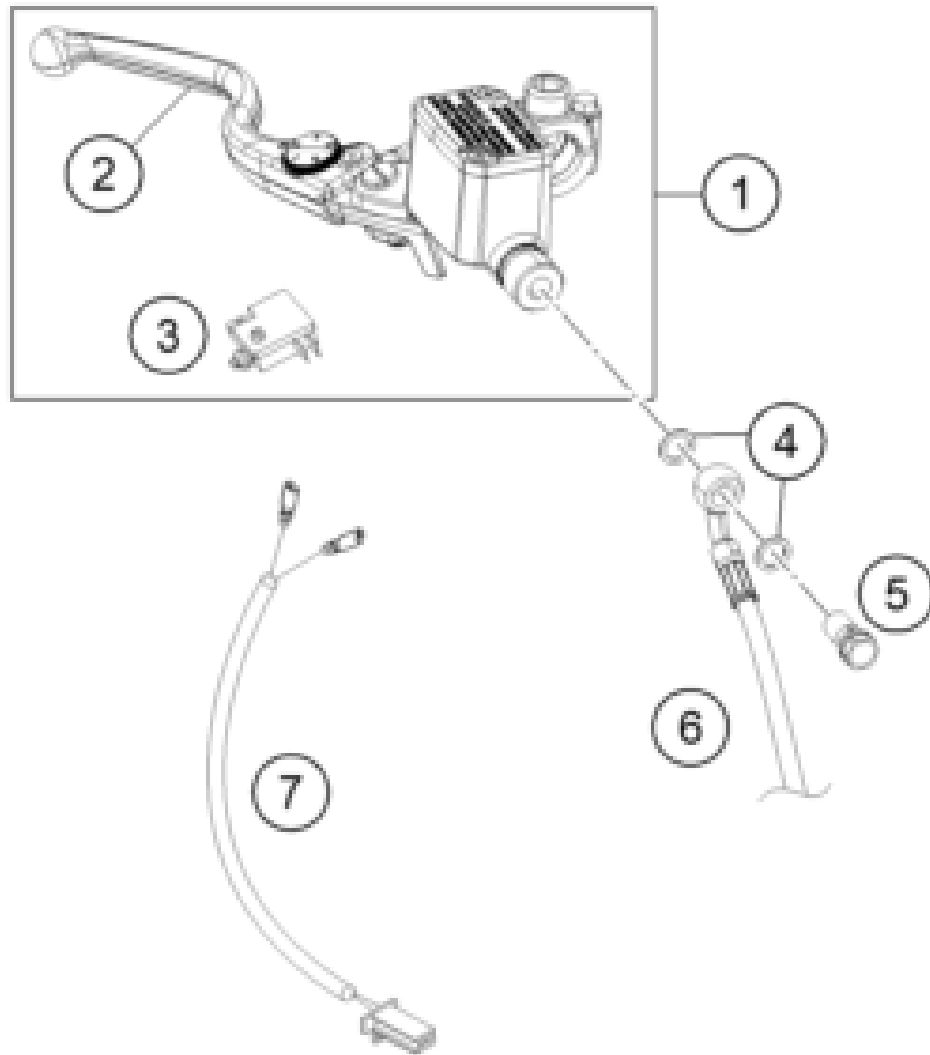

FRONT BRAKE CONTROL

390 DUKE, silver 2021 EU 2021

POS	PARTNUMBER	PARTNAME	PIECE
1	93313001033	Master cylinder front_adjustable lever	1
2	93713002033	Brake lever cpl.	1
3	90111050000	brake light switch, front	1
4	90113026000	COPPER GASKET	2
5	90113013000	BANJO SCREW	1
6	93013035000	Brake hose	1
7	90111050050	WIRE BRAKE LIGHT SWITCH FRONT	1

179021310

49400

* NEW PART

X ON DEMAND