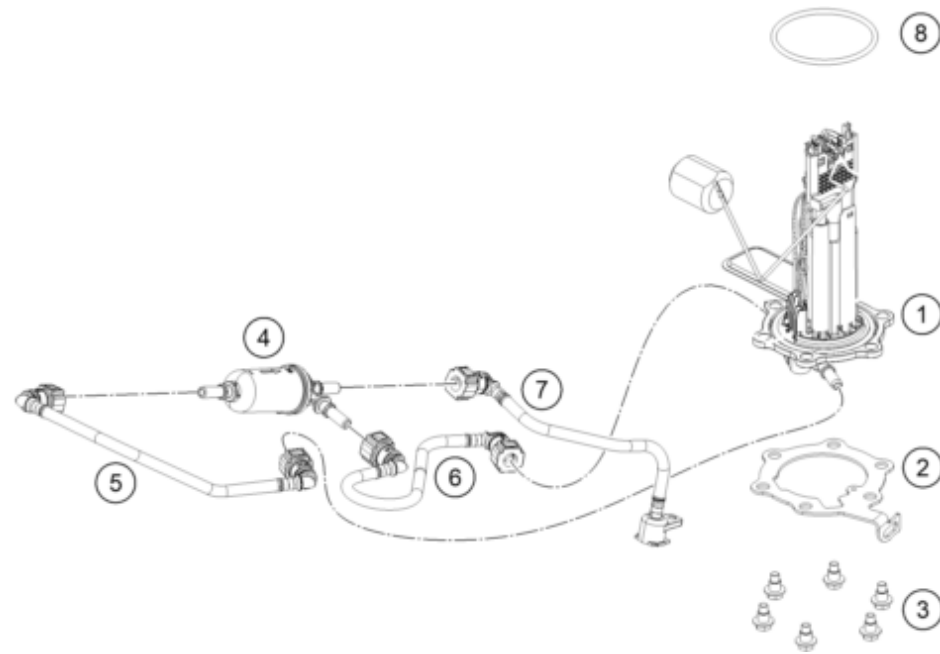

POS	PARTNUMBER	PARTNAME	PIECE
1	93307088000	Fuel pump	1
2	93041007000	Flange for fuel pump	1
3	J025060128	BOLT FLANGE- M6 X 1 X L12.8 XBRT XST	6
4	93807018000	fuel filter	1
5	93007016100	Fuel hose	1
6	93007015000	Fuel hose	1
7	93341013044	Injector upper part with hose complete	1
8	93007089000	Fuel pump seal	1

179010730

57658

* NEW PART

X ON DEMAND