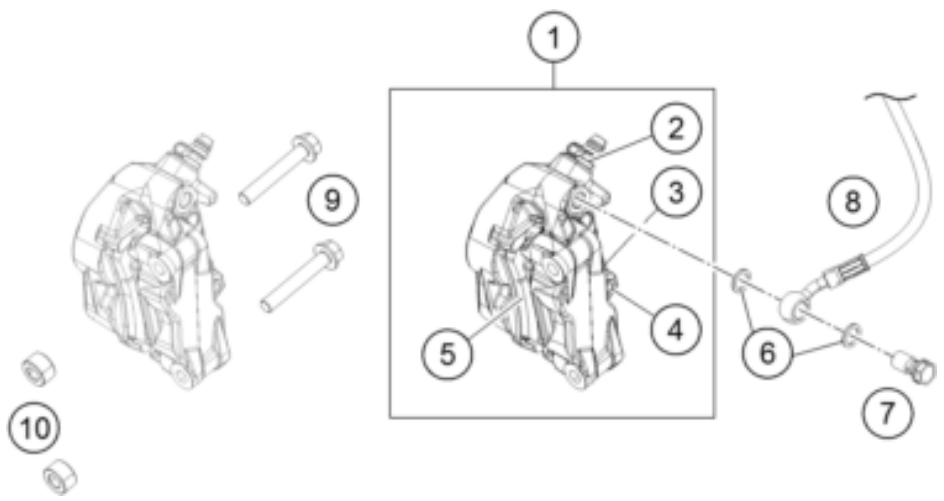

179011330

49399

* NEW PART

X ON DEMAND

FRONT BRAKE CALIPER

390 DUKE, silver 2021 EU 2021

POS	PARTNUMBER	PARTNAME	PIECE
1	93713015000	brake caliper, radial	1
2	90113021000	BLEEDER SCREW	1
3	90113018000	SPRING CLIP	1
4	90113017000	BOLT F. BRAKE PADS	1
5	90813030000	BRAKE PAD FRONT TT2910HH	1
6	90113026000	COPPER GASKET	2
7	90113013000	BANJO SCREW	1
8	93013036000	Brake hose	1
9	J01008060S	HH collar screw M8x1x60	2
10	90613098150	brake caliper spacer sleeve	2