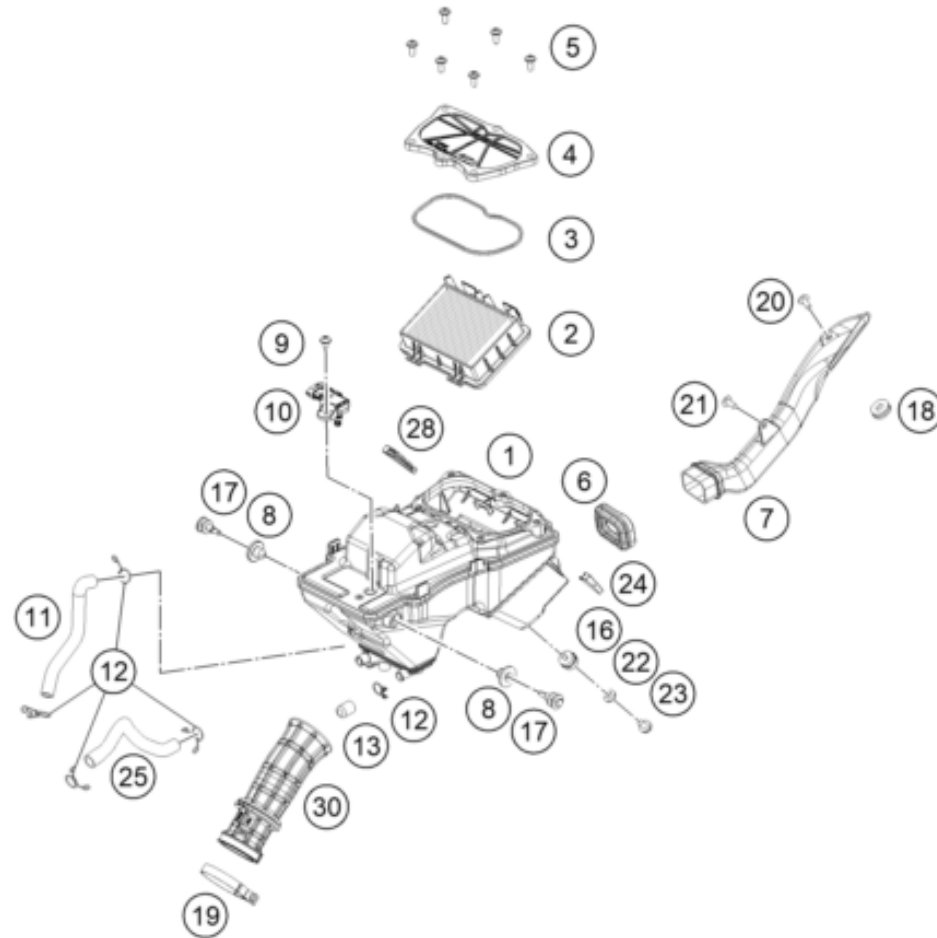

179010490

53972

* NEW PART

X ON DEMAND

POS	PARTNUMBER	PARTNAME	PIECE
1	94305083000	MUFFLER ASSEMBLY SECONDARY	1
2	94305007031	PIPE ASSEMBLY A	1
3	93805095000	BUSH MUFFLER	2
4	93805096000	DAMPER MUFFLER	1
5	93805011000	MUFFLER SHIELD	1
6	J031060103	Lens head screw M6X10	1
8	94305050072	Exhaust flange gasket, premuffler	1
9	94305051000	Exhaust clamp	1
10	28105050044	ASSEMBLY PREMUFFLER	1
11	90105068100	damper, bottom	2
14	J027081053	HH COLLAR SCREW M8X105 SW12	1
15	94341090000	Oxygen sensor	1
16	90205086001	muffler mounting spacer bushing	4
17	90205068000	damper, bottom	2
18	90105084000	muffler mounting tube	1
20	94305065033	Heat protection compl.	1
21	J028060143	BOLT FLANGED M6X14	6
23	90103097000	clip nut	2
24	J926080003	Hex collar nut M6	3
25	93805011003	GROMMET MUFFLER SHIELD	2
26	J025080353	BOLT FLANGED M8X35	1
27	94305051045	Exhaust clamp	1
28	90105000002	BOLT SILENCER MTG	2
29	94305050071	Exhaust flange gasket, muffler	1

219430510

56443

* NEW PART

X ON DEMAND

POS	PARTNUMBER	PARTNAME	PIECE
1	94306001000	Air filter box	1
2	93006015000	FILTER	1
3	93006020050	Seal	1
4	93006002000	Air filter box cover	1
5	93006039000	Flat-head screw M6	4
6	93006001060	Carburetor connection boot	1
7	94306040033	Intake snorkel cmpl.	1
8	93006001080	Damping rubber	2
9	J031060103	Lens head screw M6X10	1
10	90141071000	TMAP-SENSOR	1
11	93030087050	Engine vent hose	1
12	90130087001	HOSE CLAMP	5
13	93030089000	Plug	1
16	90106001007	SILENT BLOCK AIRFILTER	1
17	93007046050	Screw	2
18	93008019010	Rubber bushing	1
19	90241002010	hose clamp	1
20	J031050126	Screw truss M5X12	1
21	J031050166	Screw truss M5X16	1
22	J125060001	Washer - plain	1
23	J026060083	HH COLLAR SCREW M6X8 SW10	1
24	93006001015	Rubber cowl pad	1
25	93030088050	Engine vent hose	1
28	93006021000	Distance piece air filter box right	1
30	93306026000	CONNECTING TUBE	1