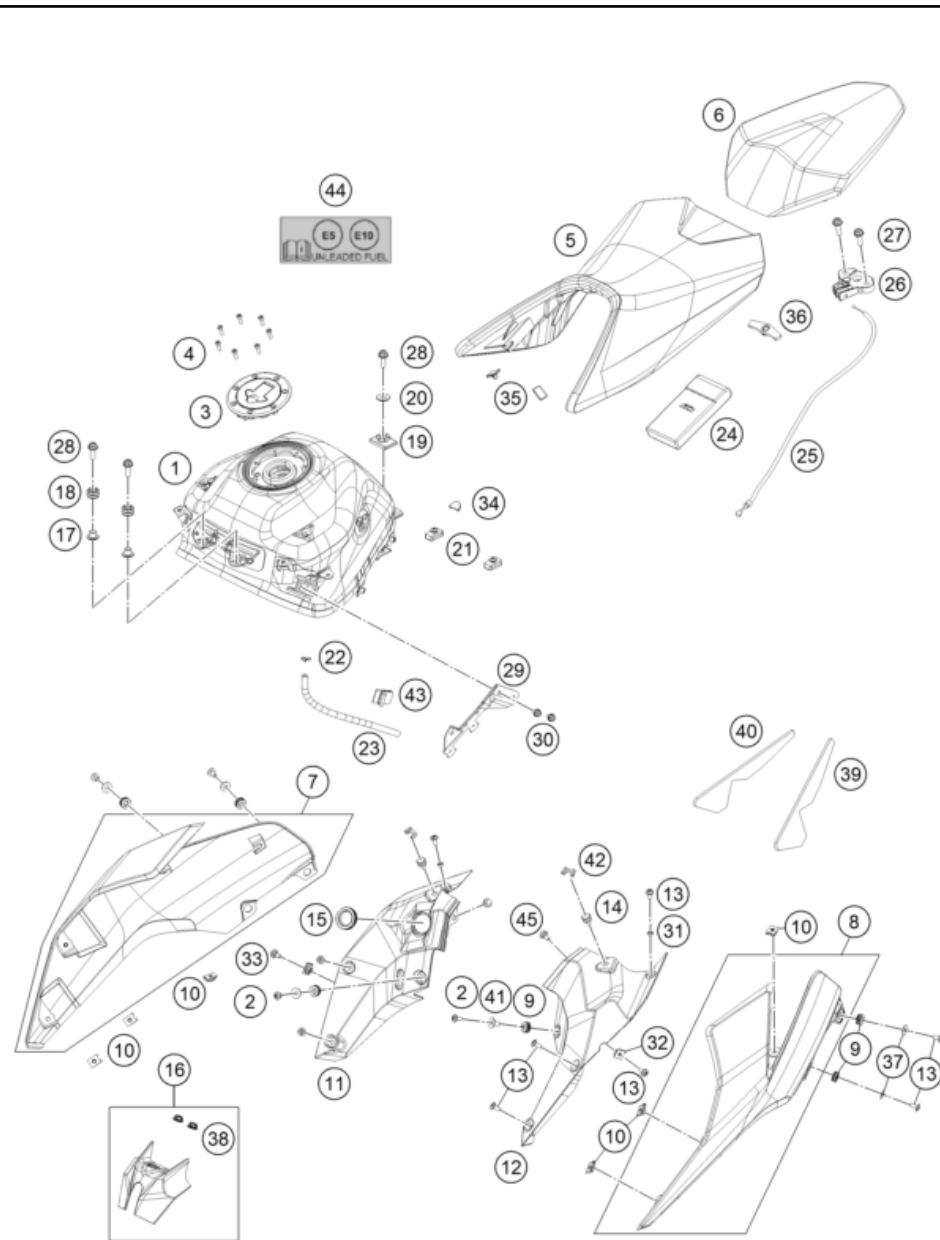

POS	PARTNUMBER	PARTNAME	PIECE
39	93007025020	Tape cover LH	1
40	93007025010	Tape cover RH	1
41	93014051000	Sleeve-illumination bkt	2
42	93008065000	Rubber grommet tank spoiler	2
43	90107029000	BRACKET DRAIN TUBE CPL.	1
44	21007098000	Sticker fuel labelling	1
45	93008020060	Screw M6X1X9	2

219430710

56280

* NEW PART

X ON DEMAND