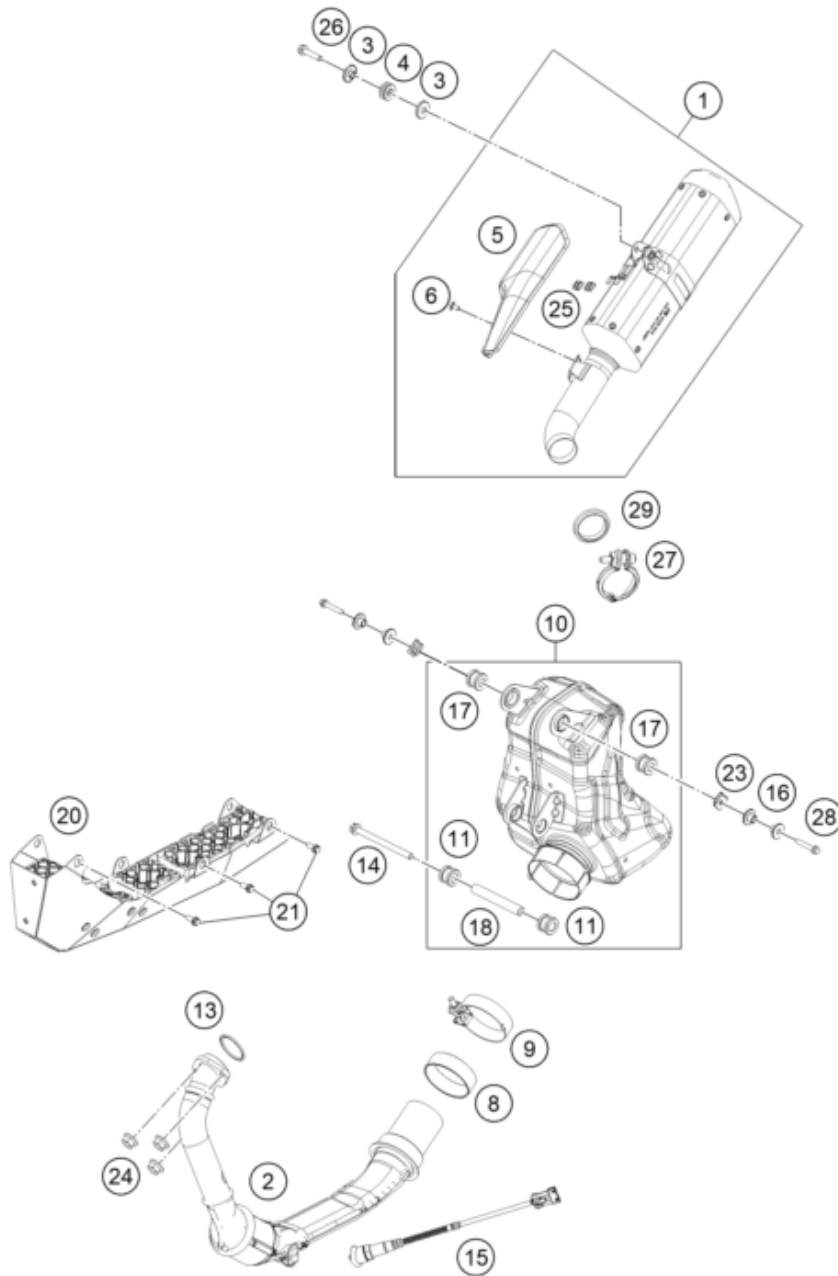

POS	PARTNUMBER	PARTNAME	PIECE
1	94305083000	MUFFLER ASSEMBLY SECONDARY	1
2	94305007031	PIPE ASSEMBLY A	1
3	93805095000	BUSH MUFFLER	2
4	93805096000	DAMPER MUFFLER	1
5	93805011000	MUFFLER SHIELD	1
6	J031060103	Lens head screw M6X10	1
8	94305050072	Exhaust flange gasket, premuffler	1
9	94305051000	Exhaust clamp	1
10	28105050044	ASSEMBLY PREMUFFLER	1
11	90105068100	damper, bottom	2
14	J027081053	HH COLLAR SCREW M8X105 SW12	1
15	94341090000	Oxygen sensor	1
16	90205086001	muffler mounting spacer bushing	4
17	90205068000	damper, bottom	2
18	90105084000	muffler mounting tube	1
20	94305065033	Heat protection compl.	1
21	J028060143	BOLT FLANGED M6X14	6
23	90103097000	clip nut	2
24	J926080003	Hex collar nut M6	3
25	93805011003	GROMMET MUFFLER SHIELD	2
26	J025080353	BOLT FLANGED M8X35	1
27	94305051045	Exhaust clamp	1
28	90105000002	BOLT SILENCER MTG	2
29	94305050071	Exhaust flange gasket, muffler	1

219430510

56443

* NEW PART

X ON DEMAND