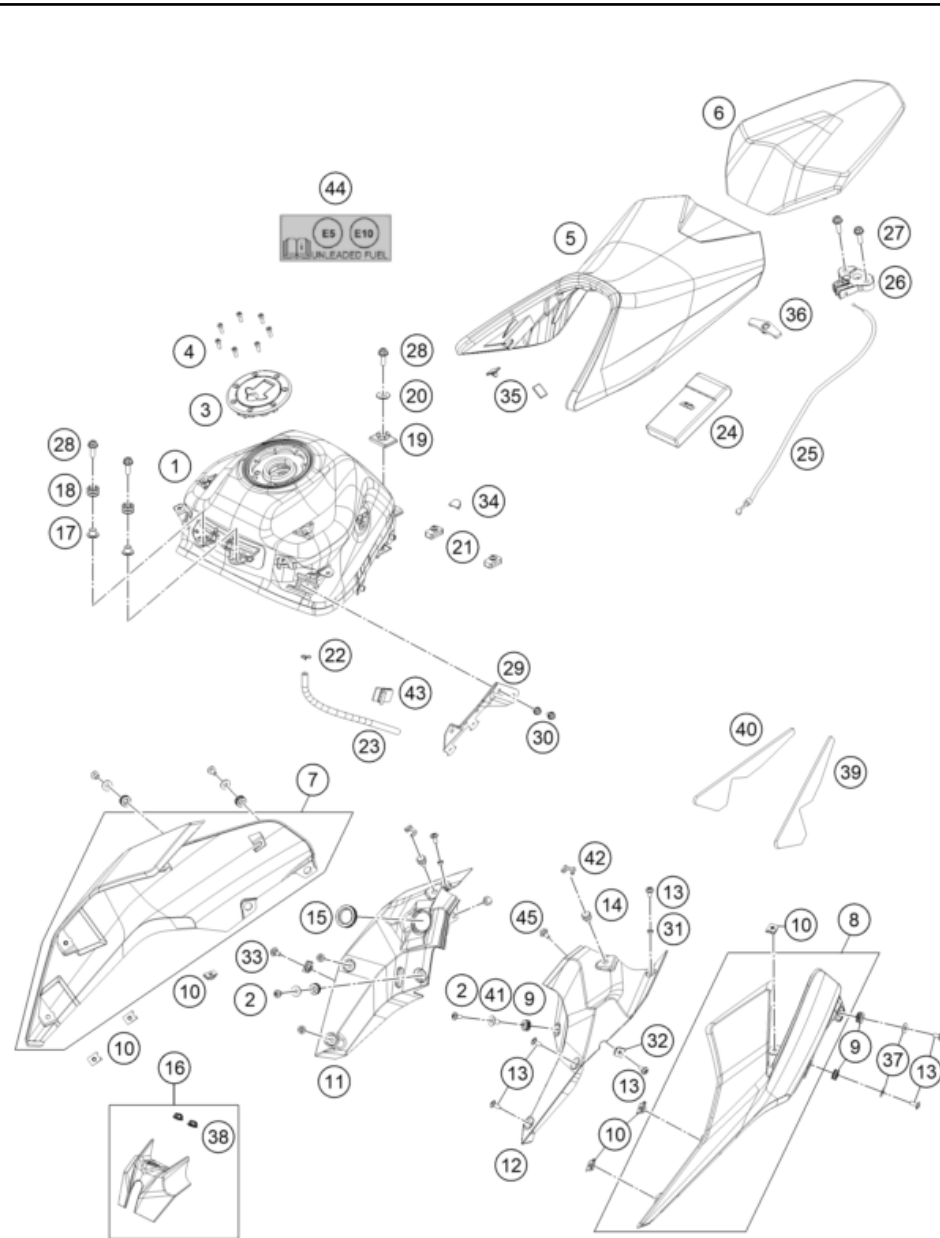

219430710

POS	PARTNUMBER	PARTNAME	PIECE
1	93007113000	Fuel tank	1
2	90508006003	AH SCREW M6X1X20	2
3	93807008000	Fuel tank cap	1
4	J912050151	AH SCREW M5X14 BLACK	7
5	93007040000	Rider seat	1
6	93007047000	Seat passenger complete	1
7	93008051000BH	DUKE 250 T.COVER RH SILVER METALLIC MATT	1
8	93008050000BH	DUKE 250 T.COVER LH SILVER METALLIC MATT	1
9	930080500040	Rubber bushing	6
10	93003077000	Clip nut M6	6
11	93008055000	Inner cover right	1
12	93008056000	Inner cover left	1
13	90508006001	SOCKET HEAD BOLT M6X12	10
14	93008048000	Special screw	2
15	93035065010	Rubber bushing	1
16	93008057033	Cover for ignition lock complete	1
17	93008034000	Bushing	2
18	90507013006	GROMMET TANK MOUNTING	2
19	93007014000	Tank guard rear	1
20	90111060010	WASHER PLAIN 8,4X25X2	1
21	93007040010	Seat cowl pad	2
22	90507017000	HOSE CLAMP	1
23	93015029050	Hose active carbon filter	1
24	90529099000	TOOLKIT	1
25	93007052000	Cable seat lock	1
26	93007050000	Sseat lock ZSB	1
27	J025060203	HH COLLAR SCREW M6X20 SW10	2
28	J025080253	Hexagon screw M8X25	3
29	93015102000	Fastening	1
30	J025060103	HH COLLAR SCREW M6X10 SW10	2
31	93008044000	Sleeve spoiler inner RR MTG	2
32	90103097000	clip nut	2
33	90108076000	SPECIAL SCREW M6X12X3	1
34	93008059000	Rubber cap tank	4
35	90507047041	SEAT DUMPER SOZIUS SEAT	2
36	93007046000	Seat cowl pad	1
37	930080500050	Washer 6.2X20X1.5	6
38	93011068010	Rubber grommet ignition lock cover	2

56280

* NEW PART

X ON DEMAND