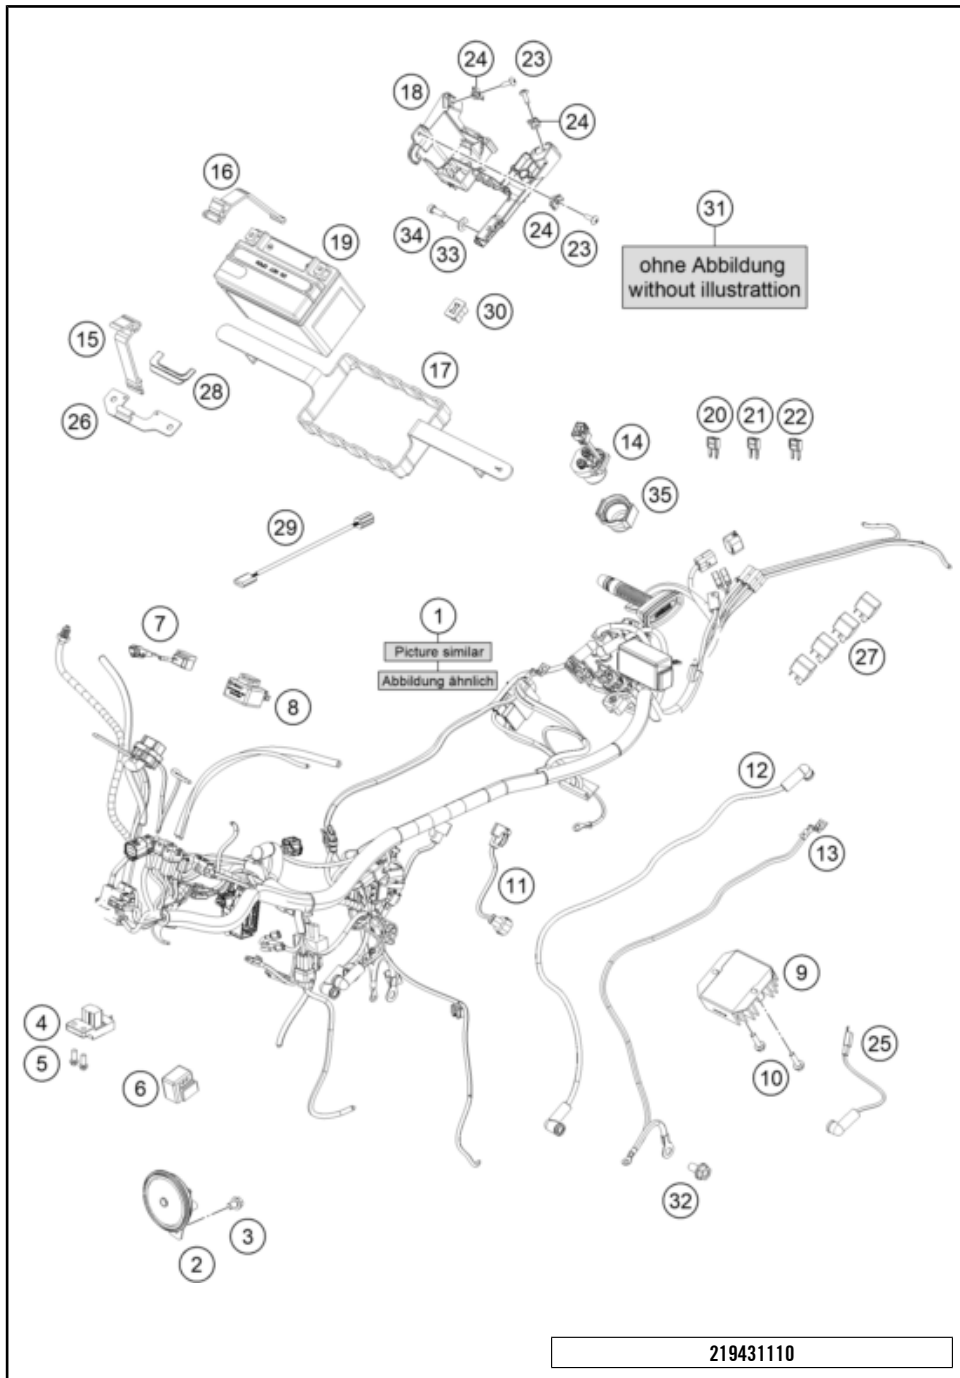

POS	PARTNUMBER	PARTNAME	PIECE
1	94311075000	Main wiring harness 390 Duke	1
2	93011060100	Horn	1
3	J025080123	HH COLLAR SCREW M8X12 SW12	1
4	93541088000	rollover sensor	1
5	J025060169	HH COLLAR SCREW M6X16 SW8	2
6	93811043000	resistor	1
7	28111096000	Transil unit	1
8	90511030000	indicator relay	1
9	28111034000	Voltage regulator	1
10	J900000602600	BOLT FLANGED-M6X1XL26XCL 10.9XBRT	2
11	93041080050	Cable	1
12	93011059000	Starter cable 6MM	1
13	93011197000	Ground wire	1
14	93011058000	Starter relais	1
15	93011055060	Band batterie	1
16	93011055000	Battery rubber holder	1
17	93011054000	BOX BATTERY	1
18	93008018060	Cross brace cover	1
19	90611053000	BATTERY 12V/8AH	1
20	75011088010	FUSE 10A 07	8
21	75011088015	FUSE 15A 07	3
22	75011088030	FUSE 30A	2
23	J005050123	FLAT HEAD SCREW M5X12 PH	3
24	90108050001	CLIP NUT M5	3
25	93038091000	Pigtail oil pressure switch	1
26	93011056100	Bracket battery band	1
27	90611057000	relay (interlock)	4
28	93011026000	protector	1
29	93511084000	PIGTAIL PH-3 FUEL PUMP	1
30	93008078000	Rubber grommet	2
31	93042033000	Cable earth ABS	1
31	93811099000	wiring harness temperatur sensor	1
32	J025060122	Hex collar screw M6X12	2
33	J125050008	Washer M5	1
34	J912050166	bolt socket-M5X0.8XL16XCL8.8XBRT	1
35	93311058000	Rubber damper starter relay	1

219431110

56435

* NEW PART X ON DEMAND