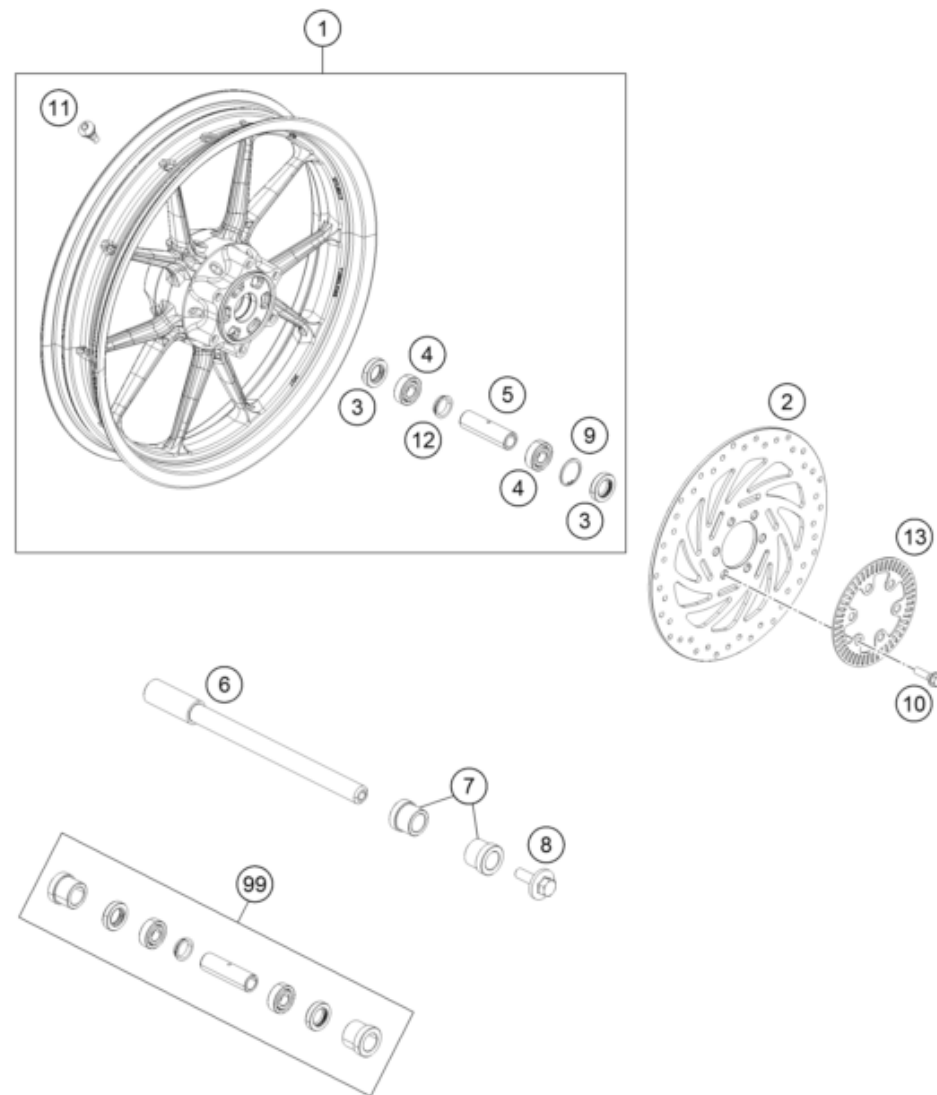

219430810

56432

* NEW PART

X ON DEMAND

POS	PARTNUMBER	PARTNAME	PIECE
1	94308099100	DECAL KIT SILVER DUKE 390 MY21	1
3	93001045000	Decal Fork front WP	2

WP WP WP

3

219330830

56282

* NEW PART

X ON DEMAND

POS	PARTNUMBER	PARTNAME	PIECE
1	93009001044EB	Front wheel cpl. orange	1
2	93309060000	Brake disc front 320MM	1
3	J760223508	SHAFT SEAL RING 22X35X8	2
4	J625062023	BALL BEARING 6202	2
5	90109011000	Spacer front wheel	1
6	93009081000	Front axle	1
7	90209083000	BEARING BUSHING	2
8	90109082000	flanged bolt M8	1
9	J472035150	Circlip 35X1,5	1
10	90110062000	SPECIAL SCREW M8X25 SELF LOCK.	6
11	90109076000	VALVE CPL.	1
12	90109011001	Fixation bearing spacer tube	1
13	93042020000	SENSORRING ABS	1
99	90109015100	FRONT WHEEL REP. KIT	1