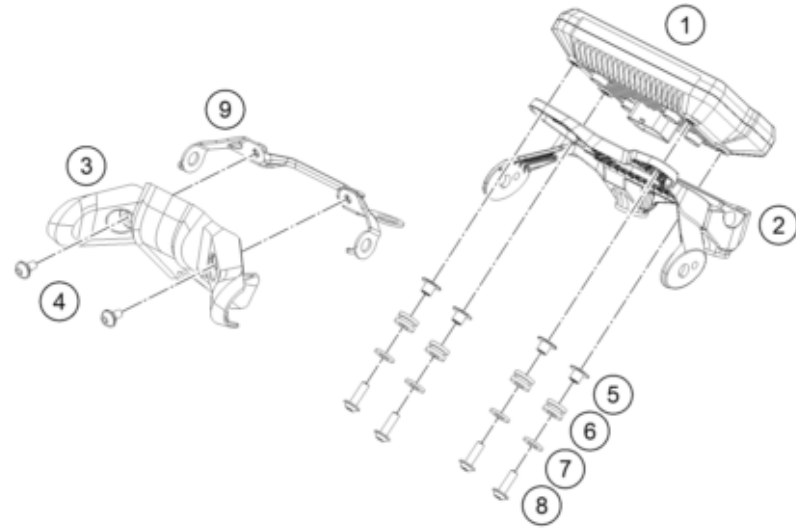

179011390

18356

* NEW PART

X ON DEMAND

POS	PARTNUMBER	PARTNAME	PIECE
1	93014040100	lamp tail MY17	1
2	93014040040	Washer	2
3	93014040020	Rubber grommet tail light left	1
4	93014040030	Washer	2
5	93014040010	Rubber bushing	2
6	90114047000	LICENSE PLATE ILLUMINATION	1
7	93014026000	Indicator front rh	1
8	93014025000	Indicator front lh	1
9	J125100003	WASHER PLAIN 10,5	2
10	J06797100183	Toothed washer, M10	2
11	J934100006	Nut hex thin-M10x1.25	2
12	J981420133	SHEET MET.SCR. DIN 7981 4,2X13	2
13	90514036100	FLASHER REAR R/S	1
14	90514035100	FLASHER REAR L/S	1
15	93014013000	Support	1
16	93014015000	Rubber bushing	2
17	93014014000	Rubber bushing	1
18	93008040000	Screw M6X1X13	4
19	94314001044	lamp head	1
24	93014019100	Holder headlamp LED	1
25	93014099000	Kit LED lamp Bush	1
27	93008084010	Range change metal nut M6	2
30	J934100001	Hex nut, M10	2
31	93008020060	Screw M6X1X9	1
32	93014049000	Rubber grommet tail light right	1
36	90508006003	AH SCREW M6X1X20	1
37	93014018100	Collar head lamp holder MTG	1
38	93014017000	Rubber bushing	1

219401410

56401

* NEW PART X ON DEMAND

POS	PARTNUMBER	PARTNAME	PIECE
1	94314069000	Dashboard	1
2	93014064000	Holder handsbar CUM TFT speedo	1
3	93014064100	Back cover TFT holder	1
4	93008020060	Screw M6X1X9	2
5	93014062010	Collar TFT speedo small	4
6	90507040001	RUBBER SLEEVE	4
7	93308015010	Washer, license plate holder support	4
8	J031060183	Roundhead screw M5X18	4
9	93014064200	Bracket TFT Cover black	1
13	93011066044	Ignition lock complete	1
14	93011064100	Special screw for ignition lock	2
15	93807008000	Fuel tank cap	1
16	90107050050	SEAT LOCK	1
17	93007051000	Retaining bracket	1
18	93011066010	Positioning rubber	1
20	90211066144	Lock set cpl.	1
21	90111067100	BLANK KEY 125/200 DUKE	x
21	90111067000	KEY	1