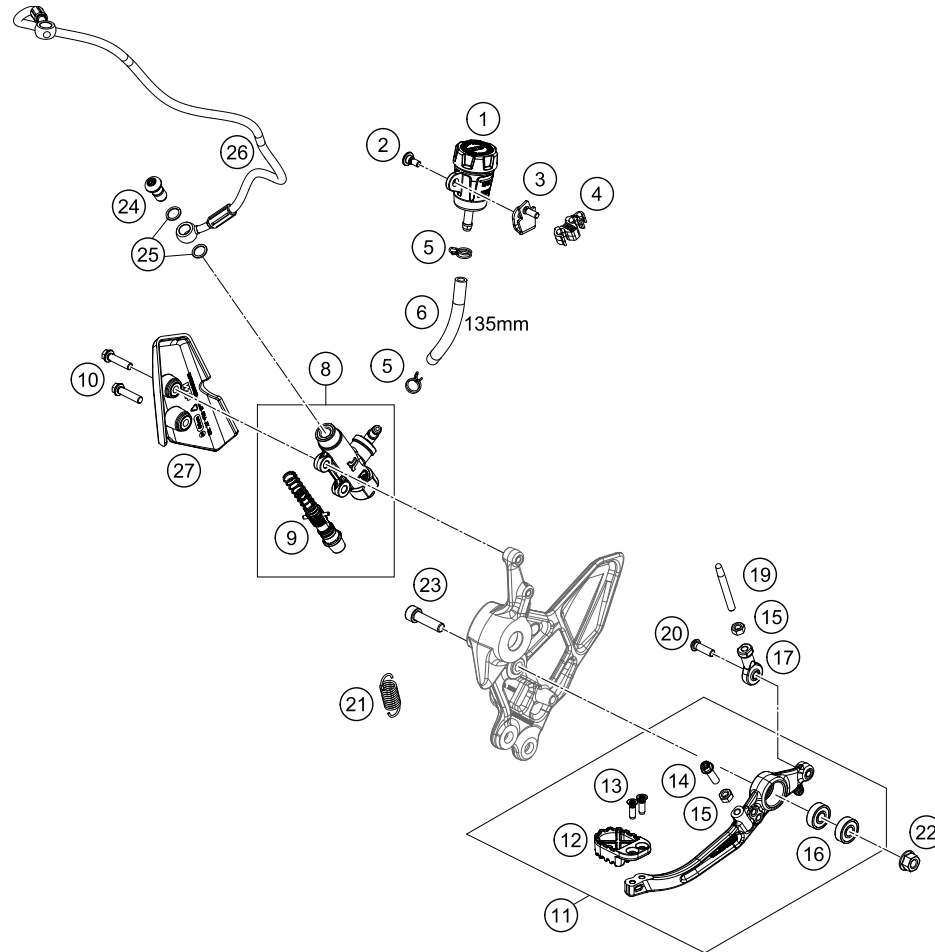

196351110

51907

* NEW PART

X ON DEMAND

POS	PARTNUMBER	PARTNAME	PIECE
1	63508025010	Electrical system front support	1
2	54603048100	clip nut M6	2
3	83008000012	special screw M6x12x3	3
4	93008082010	Range change metal nut M6	2
5	63507040070	Seat bushing	2
6	014581060201	Count.snk screw M6x20 TX30	2
7	63511053050	rubber battery holder	1
8	63511097000	Ground wire	1
9	63511059000	Starter cable	1
10	63511059050	battery cable	1
11	0025060166	HH collar screw M6x16 TX30	2
12	64111053000	battery HTZ12A-BS(DA)	1
13	62111059060	COVER POSITIVE POLE	1
14	63508055010	Foam rubber 33x132	1
15	63508055000	Clamping bracket	1
16	64111096000	mass cable starter-frame	1

196351310

51632

* NEW PART

X ON DEMAND

POS	PARTNUMBER	PARTNAME	PIECE
1	64113069000	Reservoir assembly	1
2	69013099050	SCREW F. EXPANSION TANK	1
3	64113026000	Brake line holder	1
4	64142046000	Bracket ABS line dia7.5	1
5	58007017000	YDNAC CLAMP 10101 (10,4MM)	2
6	69013069001	HOSE FOR RESERVOIR 6X1,5	1
8	6411306000030	Foot master cylinder cpl. black	1
9	64113061000	Piston assembly	1
10	0025060256	HH collar screw M6x25 TX30	2
11	.	DUMMY_SPC	1
12	63513051000C1	Auftritt Fußbremshebel	1
13	014581050163	Senkschraube ISO 14581-M5x16-08.8 ISA 25	2
14	0025060206	HH collar screw M6x20 TX30	1
15	0934060003	hex nut DIN 934 M6	2
16	0625006087	GROOVED BALL BEAR. 608 2RS C3	2
17	54603069000	SWIVEL HEAD M6 FOOT BRAKE LEV.	1
19	54603068000	PRESSURE ROD ALU 250 '90	1
20	0738060205S	Oval head screw ISR M6x20-A2-70-MK	1
21	54603062200	Return spring for brake lever	1
22	54310086200	SELF LOCKING NUT M8 10.9	1
23	014579080301S	screw ISO 14579-M8x30-10.9-MK black	1
24	62113020100	banjo bolt M10x1x19.5	1
25	0603100141	sealing ring DIN 7603 10x14x1	2
26	63542002000	Brake line MC-ABS	1
27	63503039051	Rear master cylinder guard	1