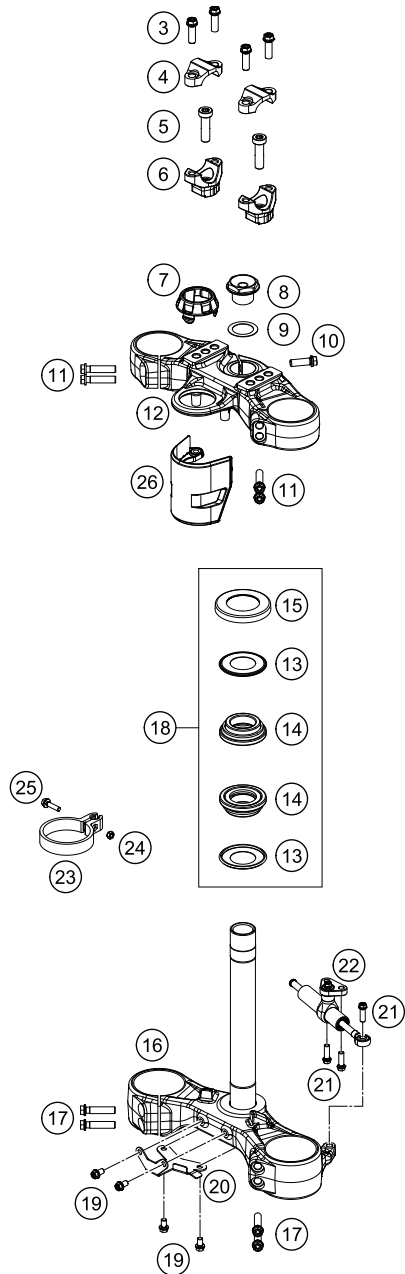

<p>FUEL PUMP</p>  <p>17</p>	<p>MASK, FENDERS</p>  <p>18</p>	<p>SIDE TRIM</p>  <p>20</p>	<p>DECAL</p>  <p>21</p>
<p>FRONT WHEEL</p>  <p>22</p>	<p>REAR WHEEL</p>  <p>23</p>	<p>WIRING HARNESS</p>  <p>24</p>	<p>BATTERY</p>  <p>25</p>
<p>FRONT BRAKE CONTROL</p>  <p>26</p>	<p>REAR BRAKE CONTROL</p>  <p>27</p>	<p>FRONT BRAKE CALIPER</p>  <p>28</p>	<p>REAR BRAKE CALIPER</p>  <p>29</p>

FRONT FORK, TRIPLE CLAMP

790 Adventure, orange 2019 EU 2019

POS	PARTNUMBER	PARTNAME	PIECE
1	05586S2901	Fork KTM 790 Adventure S 19	1
2	0025080206	HH collar screw M8x20	4
3	0025080256	HH collar screw M8x25	4
4	7720103800030	HANDLEBAR CLAMP 28MM	2
5	0032100356S	AH-COLLAR SCREW M10X35 ISA45	2
6	5940103903230	HANDLEBAR SUPPORT D=28 H=32 BL	2
7	63501045010	Ignition lock cover	1
8	6900103600033	Steering head screw	1
9	0988253505	thrust wash DIN0988-25x35x0,5	1
10	0015080256S	HH COLLAR SCREW M8X25 WS=10	1
11	0025080306	HH collar screw M8x30	4
12	6350103403030S	Top triple clamp	1
13	69001084100	Steering head gasket	2
14	69001181000	STEERINGHEAD KPL.17	2
15	69001086100	PROT. RING STEER. HEAD BEARING	1
16	6350103203030S	Bottom triple clamp compl.	1
17	0025080356	HH collar screw M8x35 TX40	4
18	69001181010	Steering head rep. Kit	x
19	0025060106	HH collar screw M6x10 TX30	4
20	63501072000	Retaining bracket brake line	1
21	0025080256S	HH COLLAR SCREW M8X25 TX40	3
22	16181S55E	Steering damper790 Adventure cpl.	1
23	54601099000	SPEEDOMETER CABLE GUIDE MARZO.	2
24	0985050003	SELF LOCKING NUT DIN0985-M 5	2
25	0025050206	HH collar screw M5x20 TX30	2
26	63511066010	Ignition lock cover	1