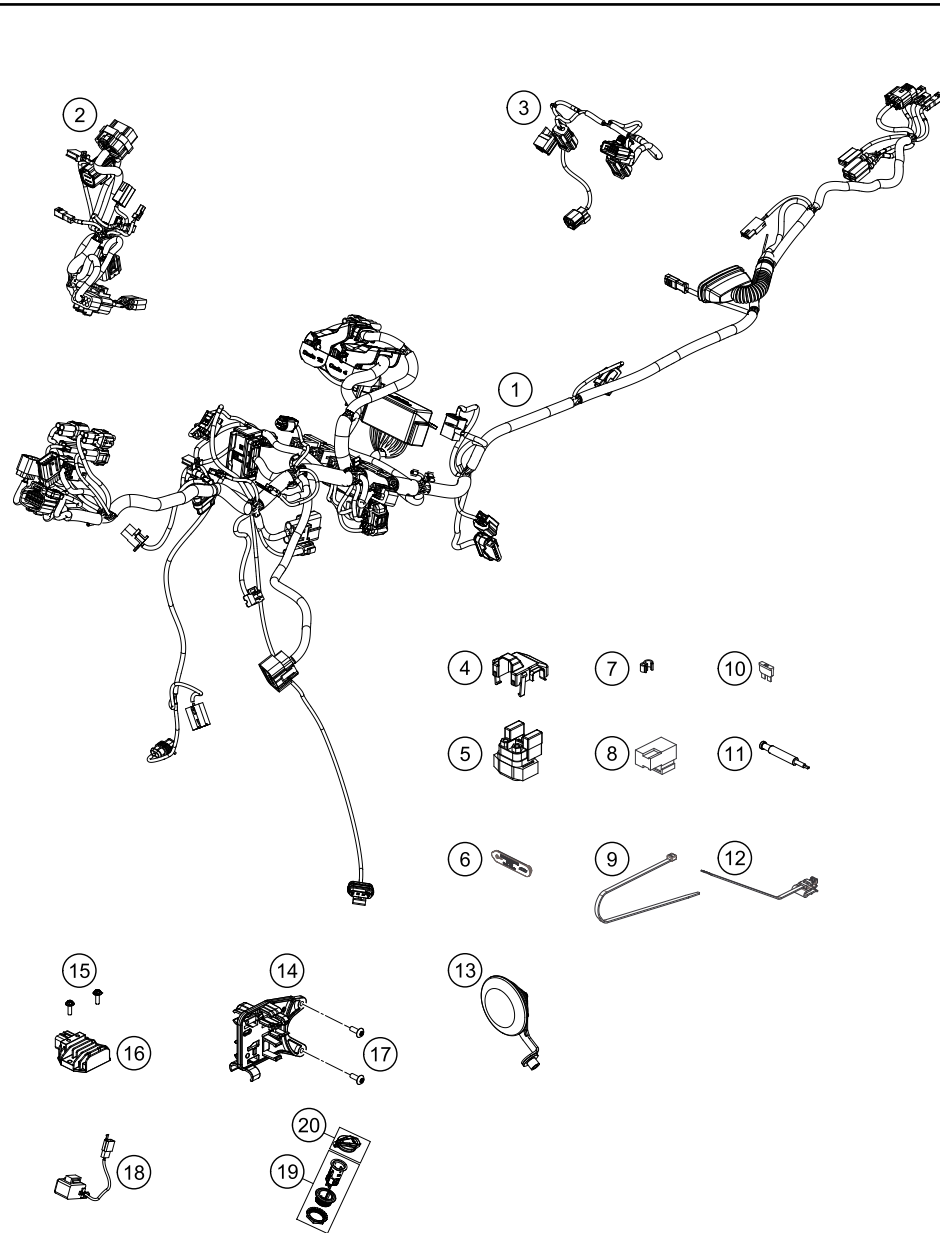

POS	PARTNUMBER	PARTNAME	PIECE
1	63511075000	Main wiring harness	1
2	63511078000	Front wiring harness	1
3	63511085000	Engine wiring harness	1
4	64111058010	Cover cap starter relay	1
5	76211058000	STARTER RELAY 07	1
6	60011093075	RUBBER CABLE TIE 75MM 03	x
6	60011093045	RUBBER CABLE TIE 45MM 03	x
7	60111094100	BAR SPACER 4/7 BLACK	2
8	61111057000	RELAY CM1A-R-12V-H80 07	5
9	44011076305	CABLE TIE 300/4,8MM BLACK	x
9	44011076140	CABLE TIE 140/2,5MM BLACK	x
9	44011076200	CABLE TIE 200/3,6MM BLACK	x
10	58011109130	FUSE 30 A	1
11	61111018100	TEMPERATURE SENSOR	1
12	64111059020	Cable holder, attachable	1
13	64111059020	Cable holder, attachable	1
14	63511048000	Front connector support	1
15	0024060206	HH collar screw M6x20 TX30	2
16	60311034000	VOLTAGE REGULATOR	1
17	58605083014	SCREW M5X14 TORX 25 07	2
18	76011030000	FLASHER UNIT LED 6,25W	1
19	60711042000	Power socket 12V	1
20	60311042050	Lid 12V-socket	1

196351110

51907

* NEW PART

X ON DEMAND