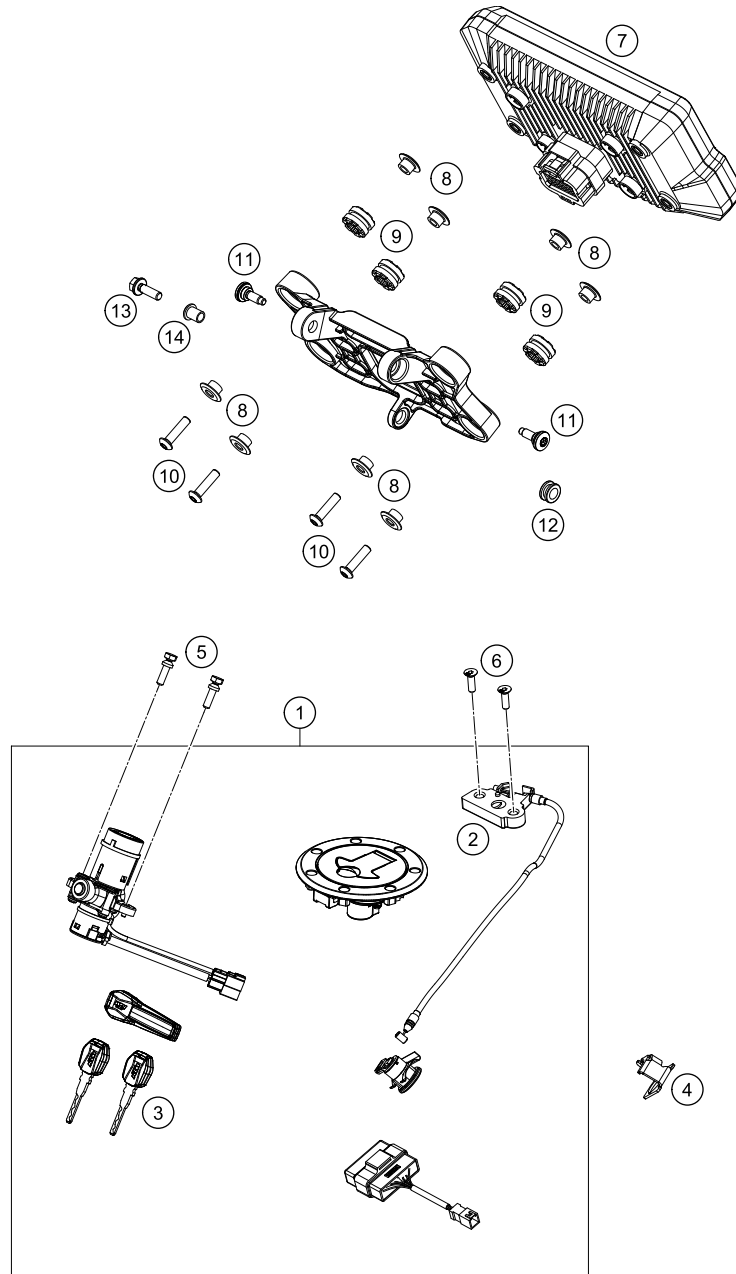

196351390

51635

* NEW PART

X ON DEMAND

POS	PARTNUMBER	PARTNAME	PIECE
1	63514001000	Headlight	1
2	69014017000	SPECIAL SCREW M6X18 ISA30 08	4
3	69014014000	BUSHING 6,1X9,2X7,5 08	4
4	60006001022	rubber grommet 9x11x16x8.5 mm	7
5	60314025000	turn signal front left/rear right	2
6	60314026000	turn signal front right/rear left	2
7	0433100003	WASHER 18x10,5x1,6	4
8	0797100003	LOCK WASHER DIN6797-J10,5 ZI	4
9	58414030000	HH COLLAR NUT M10X1,25 WS=13	4
10	0081040121	EJOT Delta PT K40x12	2
11	0081645121	EJOT DELTA PT SCREW 45X12-Z	3
12	63514040000	Tail light	1
13	63514011090	Right flasher adapter	1
14	63514010090	Left flasher adapter	1

196351410

51908

* NEW PART

X ON DEMAND

POS	PARTNUMBER	PARTNAME	PIECE
1	63511066044	Lockset cpl.	1
2	63507050000	Seat lever assy	1
3	64111067000	KTM ignition key	x
3	64111067010	Blank Key KTM	x
4	64107051000	Cable Bracket Lock	1
5	76011064000	TAMPERPROOF SCREW M6 IGN.LOCK	2
6	0991060203	FLAT H.SCREW DIN7991-M6X20	2
7	63514069100	Dashboard	1
8	60714069050	Bushing	8
9	61314069051	DAMP. COMPONENT SPEEDOMETER	4
10	0738050202	Lens head screw ISO 7380-M5X20A2	4
11	69008021060	special screw M5x17	2
12	60708008070	rubber bush windshield fixation	1
13	0025050166	HH collar screw M5x16 TX30	1
14	63514011010	wheel spindle mask support	1