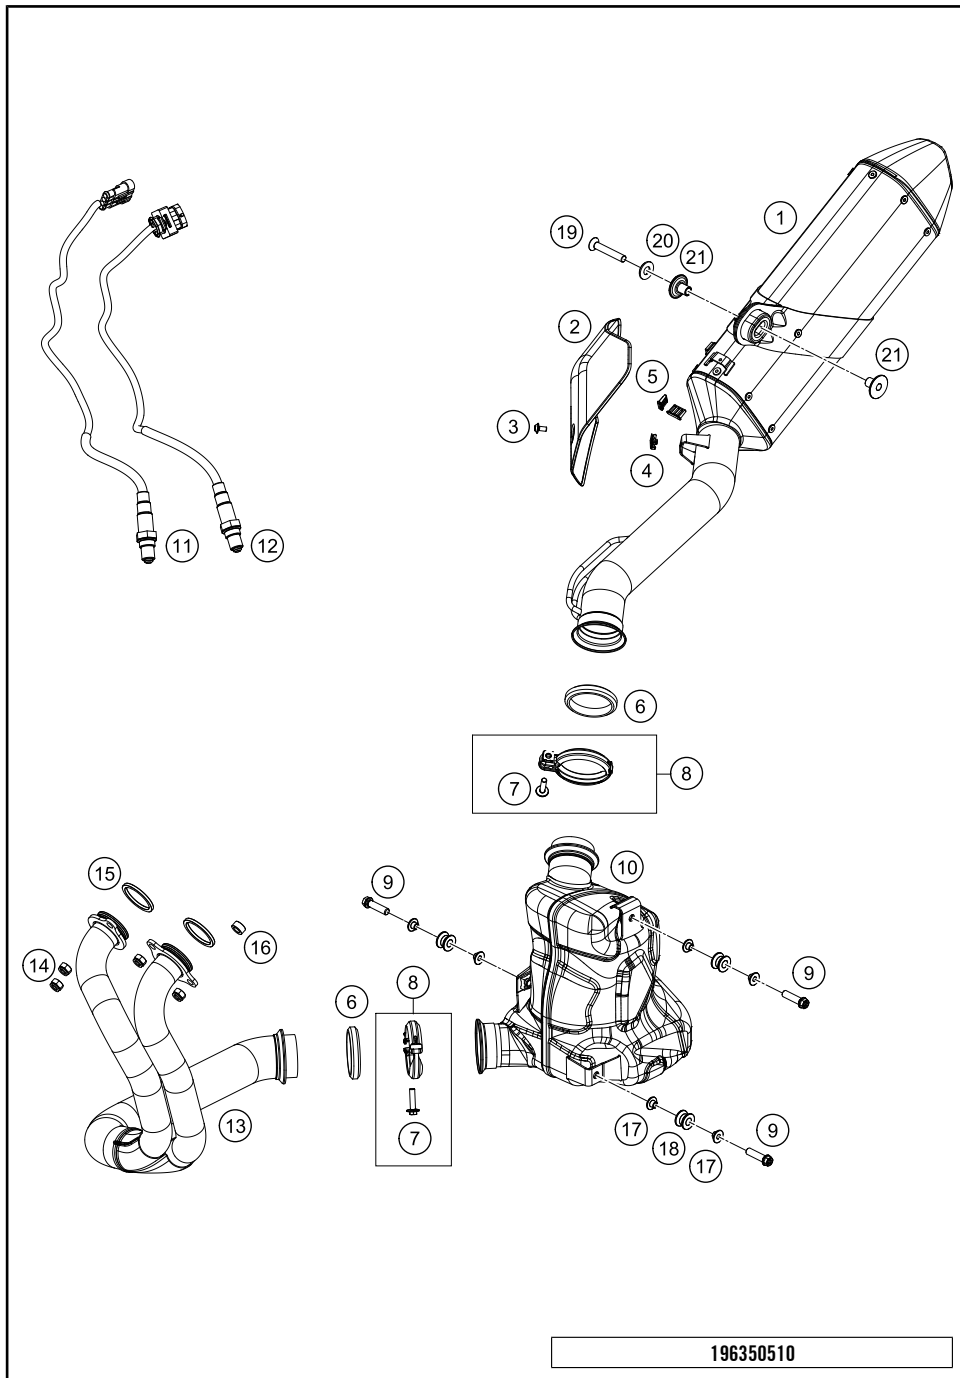

POS	PARTNUMBER	PARTNAME	PIECE
1	63505083000	Main silencer	1
2	6350501100033	Heat protection, black, cmpl.	1
3	78105181010	Torx screw M5x10 black	1
4	54603048600	RANGE CHANGE METAL NUT M5 INOX	1
5	27005011011	DAMPING ELEMENT SILICON	2
6	69005005005	MANIFOLD GASKET	2
7	0024060256	HH COLLAR SCREW M6X25 TX30	2
8	69005050000	CLAMP CPL.	2
9	0025080306S	HH COLLAR SCREW M8X30 TX40	3
10	64105050000	Pre-muffler	1
11	63541090000	O2 Sensor LSF 4	1
12	63541190000	O2 Sensor LSF 4	1
13	64105007100	Header	1
14	51010086100	self-locking nut M8 Cu	4
15	64105005000	Exhaust gasket	2
16	61005009000	SPACER BUSH. 8,5X15X7,5 05	2
17	58405050065	collar bushing 8.5x12x23.5x10	6
18	54305068100	damp. component silicone grey	3
19	0019080506	COUN.-SUNK SCREW M8X50 ISA10.9	1
20	60405069000	conical seat Alu	1
21	61305069000	BUSHING 8,5X11X29	2

196350510

49302

* NEW PART X ON DEMAND