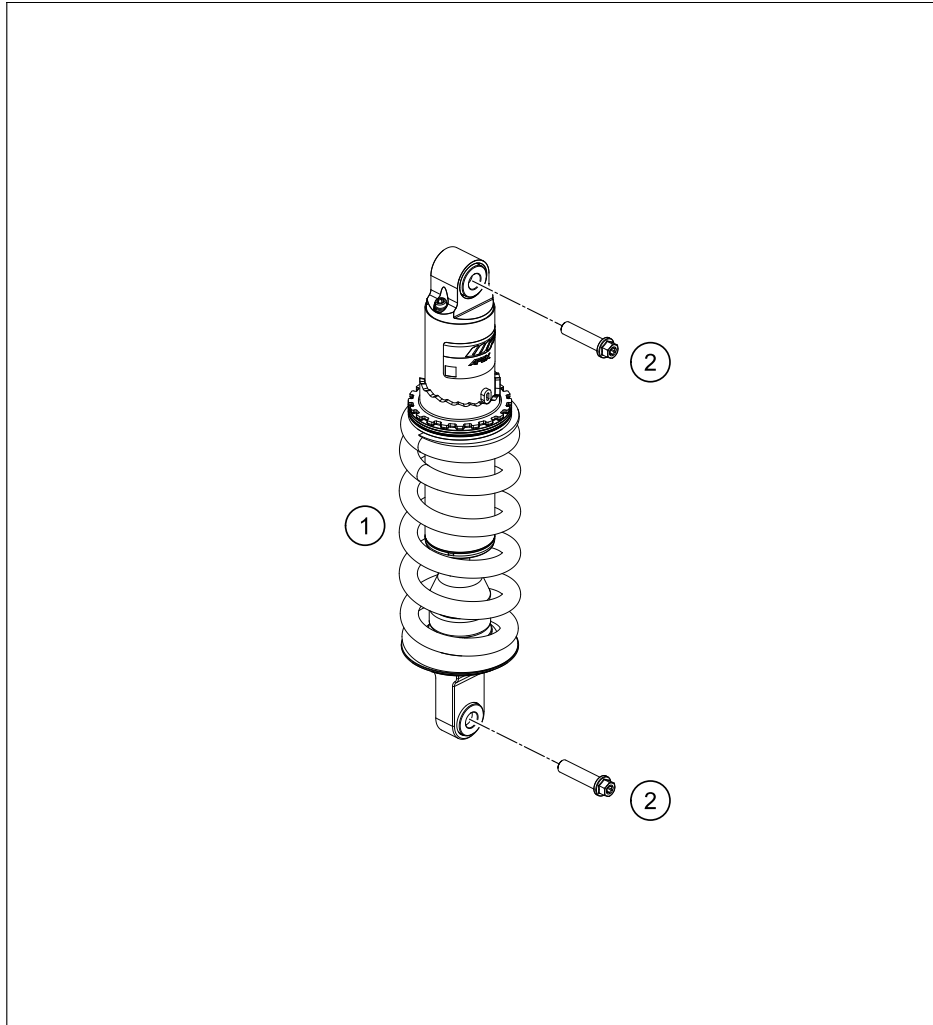

SHOCK ABSORBER

790 Adventure, orange 2019 EU 2019

POS	PARTNUMBER	PARTNAME	PIECE
1	01584S2901	Shock KTM 790 Adventure S 19	1
2	0025120506S	HH COLLAR SCREW M12X50 TX45	2

196350410

51901

* NEW PART

X ON DEMAND