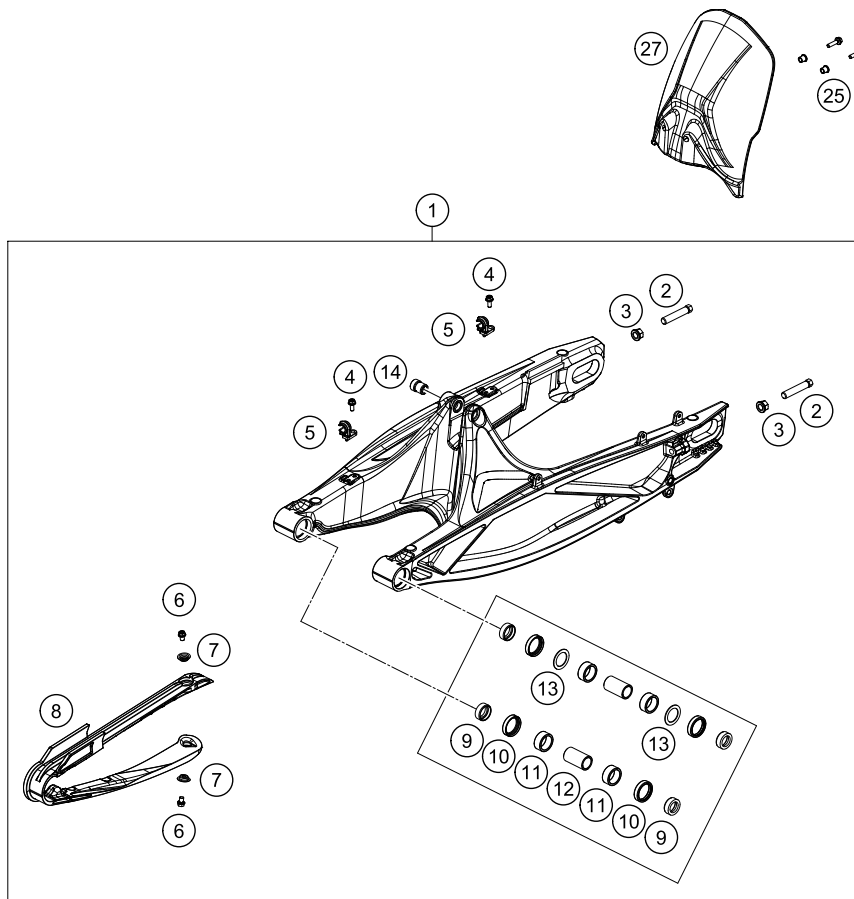

196350490

POS	PARTNUMBER	PARTNAME	PIECE
1	6350403004433	Swingarm cpml. Black	1
2	58414030000	HH COLLAR NUT M10X1,25 WS=13	2
3	50304040100	screw M10x1.25x50 WS10	2
4	0025050126	HH collar screw M5x12 TX30	2
5	60104142000	Clamp	2
6	69008021160	special screw M5x12	2
7	46104066050	BUSH FOR CHAINSLIDER GUARD 02	2
8	64104066000	chain slide protection	1
9	54804034000	BUCKET F. SHAFT SEAL RING 03	4
10	0760253270	radial shaft seal 25x32x7	4
11	0618222812	NEEDLEBEAR HK2212V 22/28/12 MB	4
12	59404032000	BEARING SLEEVE 17X22X38,7 03	2
13	54603036000	STOP DISK 22,2X31,7X1	2
14	64104030020	Bushing Shock Mounting	1
15	64104037000	swing arm bolt	1
16	76504038000	SPECIAL SCREW M12X40 SW19	2
17	0025060126	HH collar screw M6x12 TX30	2
18	63504030010	Retaining bracket, chain guide	1
19	0934060003	hex nut DIN 934 M6	1
20	0025060206	HH collar screw M6x20 TX30	1
21	0025060456	HH COLLAR SCREW M6X45 TX30	1
22	78004070100	CHAIN GUIDE CPL.	1
23	69008021160	special screw M5x12	2
24	63504061000	Chainguard	1
25	64104050010	Bushing 5,5x8,3x9	2
26	0025050206	HH collar screw M5x20 TX30	2
27	63504050000	splash protection swingarm	1

49548

* NEW PART

X ON DEMAND