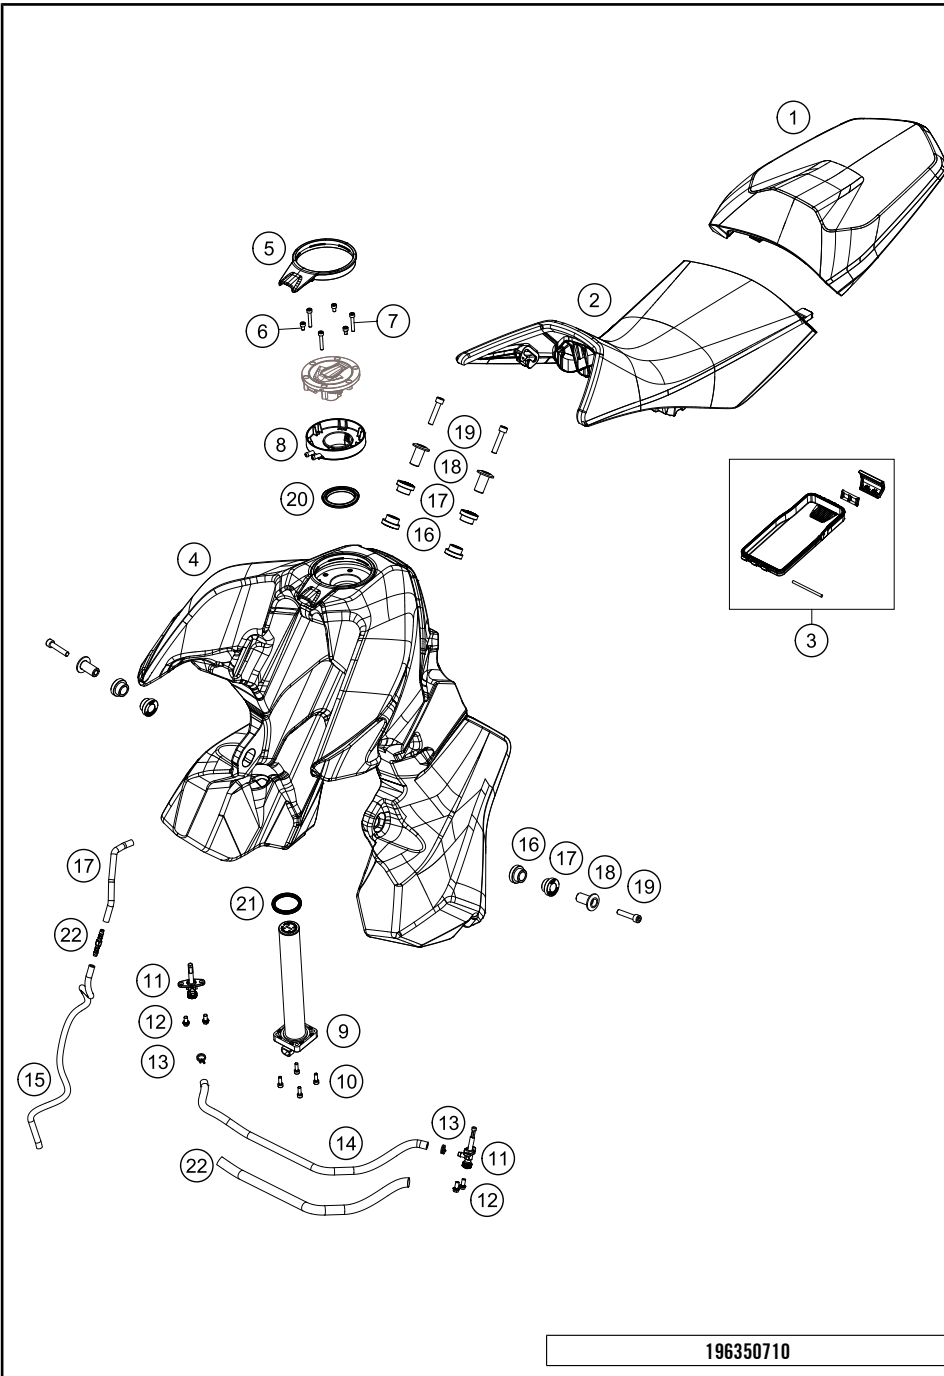

POS	PARTNUMBER	PARTNAME	PIECE
1	63507047000	Passenger seat 800 Adv. S	1
2	63507040000	Driver seat 800 Adv. S	1
3	63507047044	Tech-Box Kit	1
4	63507113000C1A	Fuel tank	1
5	63507058000	Fuel tank fairing	1
6	0912050083	SHCS DIN 912 M5x8	3
7	0912050303	AH SCREW DIN0912-M 5X30	3
8	63507008050	Fuel filler cap	1
9	63507080100	Fuel level sensor	1
10	0912050163	AH SCREW DIN0912-M 5X16	4
11	58507003200	FUEL COCK CPL.	2
12	0025060126	HH collar screw M6x12 TX30	4
13	58031005000	CLAMP YDNAC 10128 12MM	2
14	63507016000	Interconnection hose	1
15	63515026000	hose tank overrun 140 mm	1
16	61007065000	collar bushing, front tank holder	8
17	63515027000	hose tank overrun 570 mm	1
18	61007060000	collar bushing, bearing, outside	4
19	0912080403	SHCS DIN 912 M8x40	4
20	21007008151	gasket tank insert	1
21	60307080090	GASKET FUEL LEVEL SENSOR	1
22	69015019010	HOSE CONNECTION STRAIGHT	1

196350710

48117

* NEW PART

X ON DEMAND