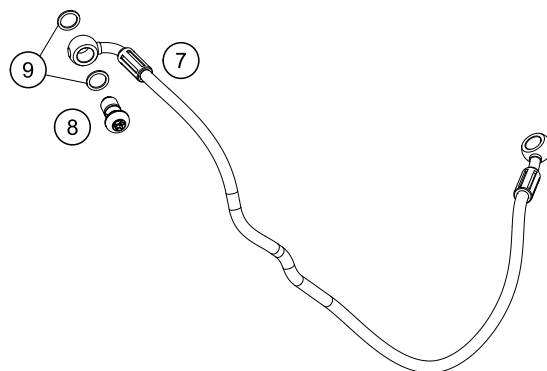

196351130

51904

* NEW PART

X ON DEMAND

FRONT BRAKE CONTROL

790 Adventure, orange 2019 EU 2019

POS	PARTNUMBER	PARTNAME	PIECE
1	63513001033	Front master cylinder compl.	1
2	63513002044	Brake lever	1
3	64113006000	Lever bolt cpl.	1
4	63513008000	Piston repair kit	1
5	64113031000	Reservoir cap cpl.	1
6	6411300500030	Clamp	1
7	63542001000	Brake line MC-ABS	1
8	62113020100	banjo bolt M10x1x19.5	1
9	0603100141	sealing ring DIN 7603 10x14x1	2

196351310

51632

* NEW PART

X ON DEMAND

POS	PARTNUMBER	PARTNAME	PIECE
1	64113069000	Reservoir assembly	1
2	69013099050	SCREW F. EXPANSION TANK	1
3	64113026000	Brake line holder	1
4	64142046000	Bracket ABS line dia7.5	1
5	58007017000	YDNAC CLAMP 10101 (10,4MM)	2
6	69013069001	HOSE FOR RESERVOIR 6X1,5	1
8	6411306000030	Foot master cylinder cpl. black	1
9	64113061000	Piston assembly	1
10	0025060256	HH collar screw M6x25 TX30	2
11	.	DUMMY_SPC	1
12	63513051000C1	Auftritt Fußbremshebel	1
13	014581050163	Senkschraube ISO 14581-M5x16-08.8 ISA 25	2
14	0025060206	HH collar screw M6x20 TX30	1
15	0934060003	hex nut DIN 934 M6	2
16	0625006087	GROOVED BALL BEAR. 608 2RS C3	2
17	54603069000	SWIVEL HEAD M6 FOOT BRAKE LEV.	1
19	54603068000	PRESSURE ROD ALU 250 '90	1
20	0738060205S	Oval head screw ISR M6x20-A2-70-MK	1
21	54603062200	Return spring for brake lever	1
22	54310086200	SELF LOCKING NUT M8 10.9	1
23	014579080301S	screw ISO 14579-M8x30-10.9-MK black	1
24	62113020100	banjo bolt M10x1x19.5	1
25	0603100141	sealing ring DIN 7603 10x14x1	2
26	63542002000	Brake line MC-ABS	1
27	63503039051	Rear master cylinder guard	1