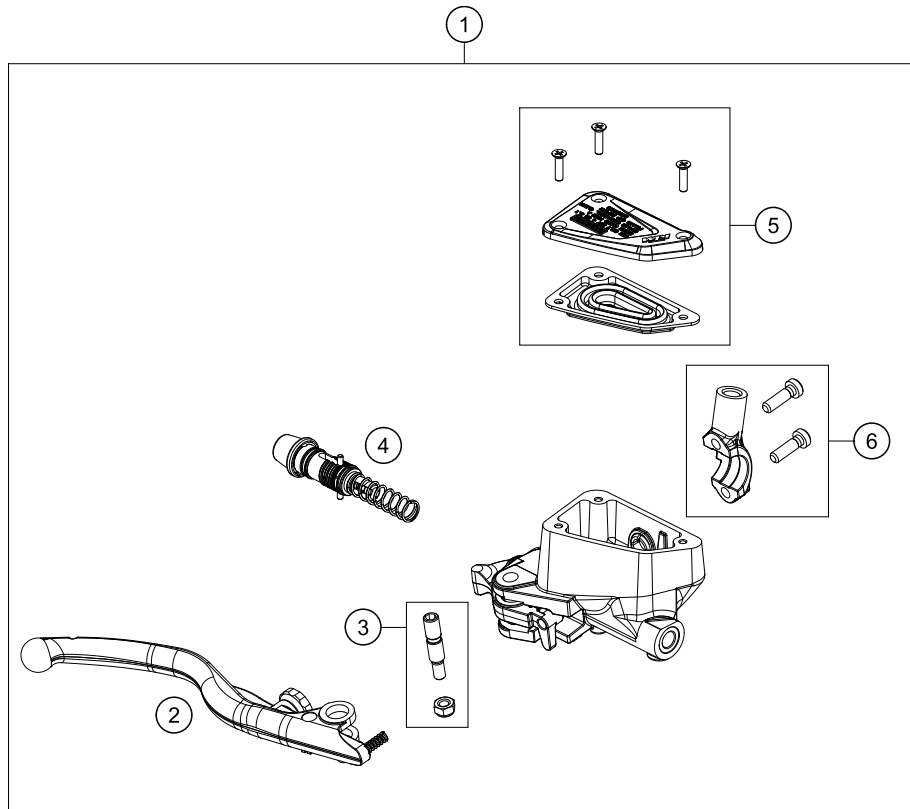

FRONT BRAKE CONTROL

790 Adventure, orange 2019 EU 2019

POS	PARTNUMBER	PARTNAME	PIECE
1	63513001033	Front master cylinder compl.	1
2	63513002044	Brake lever	1
3	64113006000	Lever bolt cpl.	1
4	63513008000	Piston repair kit	1
5	64113031000	Reservoir cap cpl.	1
6	6411300500030	Clamp	1
7	63542001000	Brake line MC-ABS	1
8	62113020100	banjo bolt M10x1x19.5	1
9	0603100141	sealing ring DIN 7603 10x14x1	2