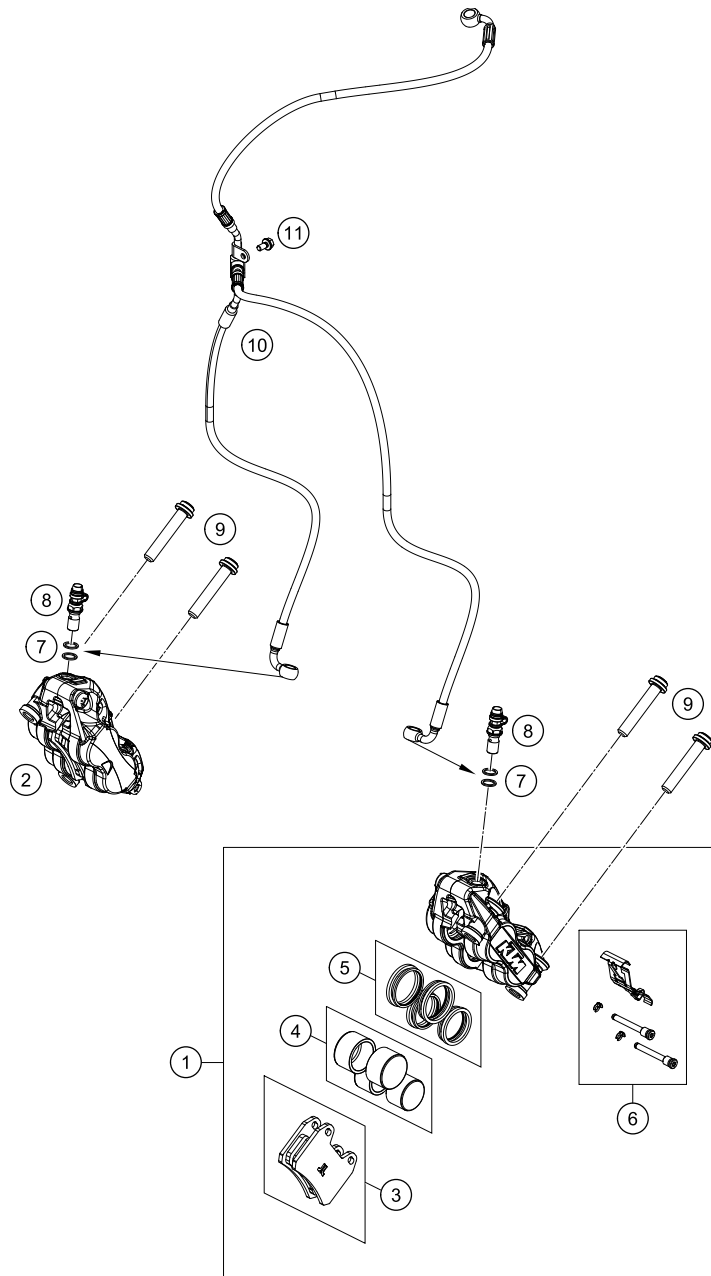

FRONT BRAKE CALIPER

790 Adventure, orange 2019 EU 2019

POS	PARTNUMBER	PARTNAME	PIECE
1	63513015000	Front brake caliper left	1
2	63513016000	front caliper right	1
3	63513030000	Brake pads front	2
4	63513019000	Piston set	2
5	64113021000	Square and dust seal set	2
6	64113017000	Retaining spring set	2
7	0603100141	sealing ring DIN 7603 10x14x1	4
8	62513020000	BLEEDER SCREW CPL. 05	2
9	0035100559S	AH-COLLAR SCREW M10X1,25X55SS	4
10	63542003000	Brake line ABS-Caliper	1
11	0025050106	HH collar screw M5x10 TX30	1

196351360

51633

* NEW PART

X ON DEMAND