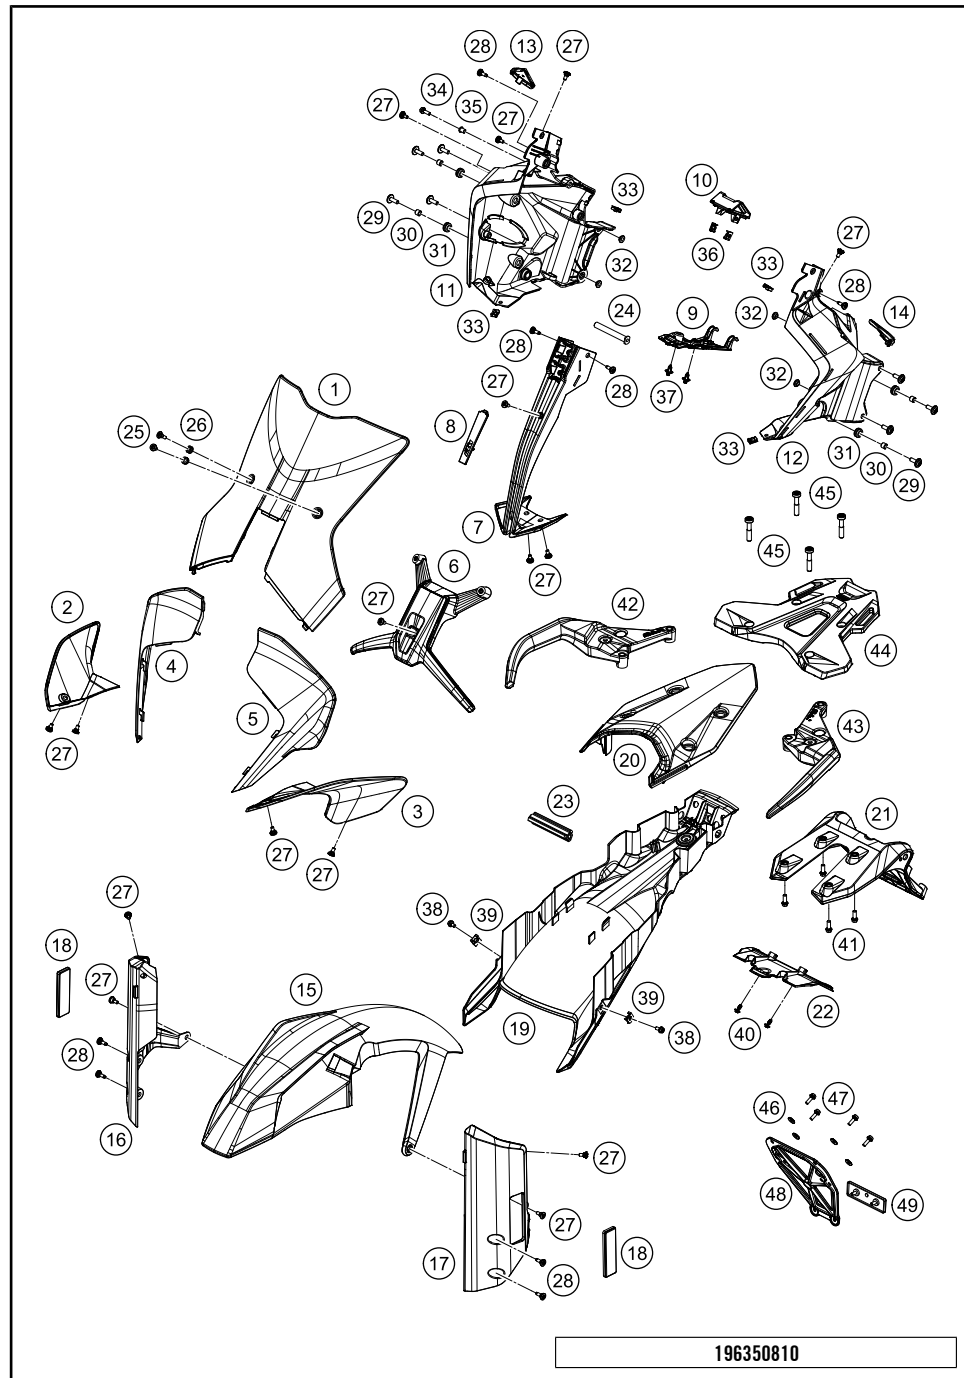

186410730

51895

* NEW PART

X ON DEMAND

POS	PARTNUMBER	PARTNAME	PIECE
1	63508008000	windshield EU	1
2	63508004000	mask spoiler right	1
3	63508003000	mask spoiler left	1
4	63508001020	headlight mask right	1
5	63508001010	headlight mask left	1
6	63508008050	windshield support	1
7	6351401200056	Headlight mask center part	1
8	63514012010	Cover headlight mask	1
9	63514010020	Cable cover mask support	1
10	63514011020	Cover mask support	1
11	63514011000	maskcarrier right	1
12	63514010000	maskcarrier left	1
13	63514010080	Plug cap left	1
14	63514011080	Plug cap right	1
15	63508010000C1	Front fender	1
16	63508026000EBA	Fender bracket, right	1
17	63508025000EBA	Fender bracket, left	1
18	60012080100	SIDE REFLECTOR YELLOW "CEV"	2
19	63508019000	Lower rear panel	1
20	63508013000C1	Tail section	1
21	63508015000	License plate holder support, upper part	1
22	63508016000	License plate holder support, lower bott	1
23	63503002030	Brace subframe	1
24	63514010040	wheel spindle mask support	1
25	60708008071	Special screw M5x14	2
26	60708008070	rubber bush windshield fixation	2
27	69008021160	special screw M5x12	16
28	69008021060	special screw M5x17	8
29	69014017000	SPECIAL SCREW M6X18 ISA30 08	8
30	69014014000	BUSHING 6,1X9,2X7,5 08	4
31	60006001022	rubber grommet 9x11x16x8.5 mm	4
32	69004060150	bushing chain protection	2
33	54603048600	RANGE CHANGE METAL NUT M5 INOX	4
34	0025050166	HH collar screw M5x16 TX30	1
35	63514011010	wheel spindle mask support	1
36	69008021080	clip nut M5	2
37	76503075000	SPREAD RIVET CPL. 6,2MM	2
38	0025050106	HH collar screw M5x10 TX30	2