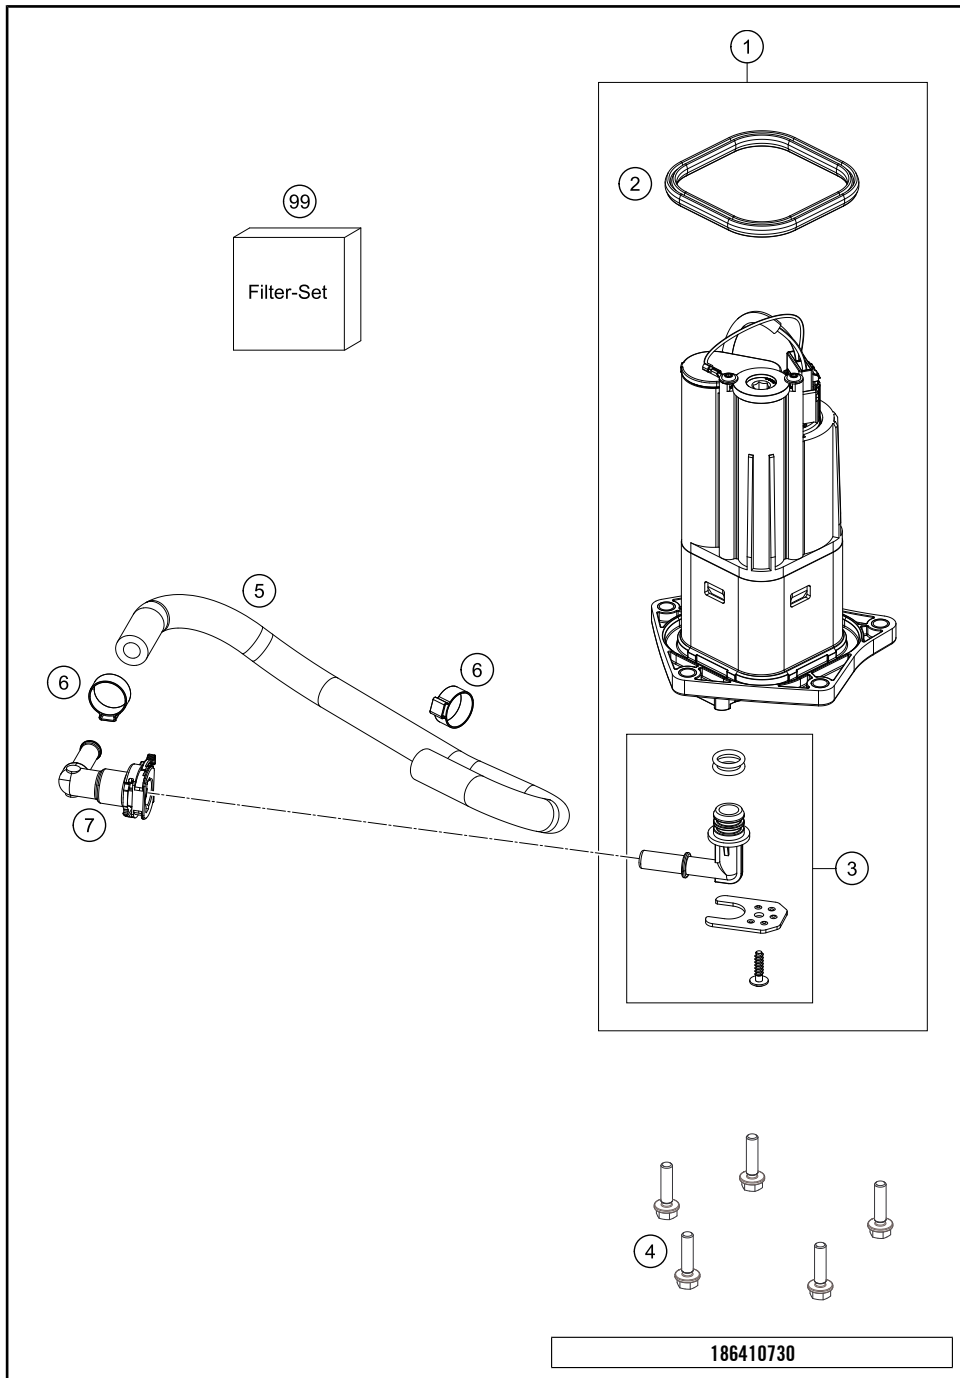

FUEL PUMP

790 Adventure, orange 2019 EU 2019

POS	PARTNUMBER	PARTNAME	PIECE
1	63507088000	fuel pump	1
2	64107189000	Sealing	1
3	75007092000	HYDRAULIC CONNECTOR CPL.	1
4	0025060166	HH collar screw M6x16 TX30	5
5	63507017050	Fuel hose	1
6	58031005000	CLAMP YDNAC 10128 12MM	2
7	76007028000	ELBOW CONNECTOR	1
99	63507090000	filter kit	x

186410730

51895

* NEW PART

X ON DEMAND