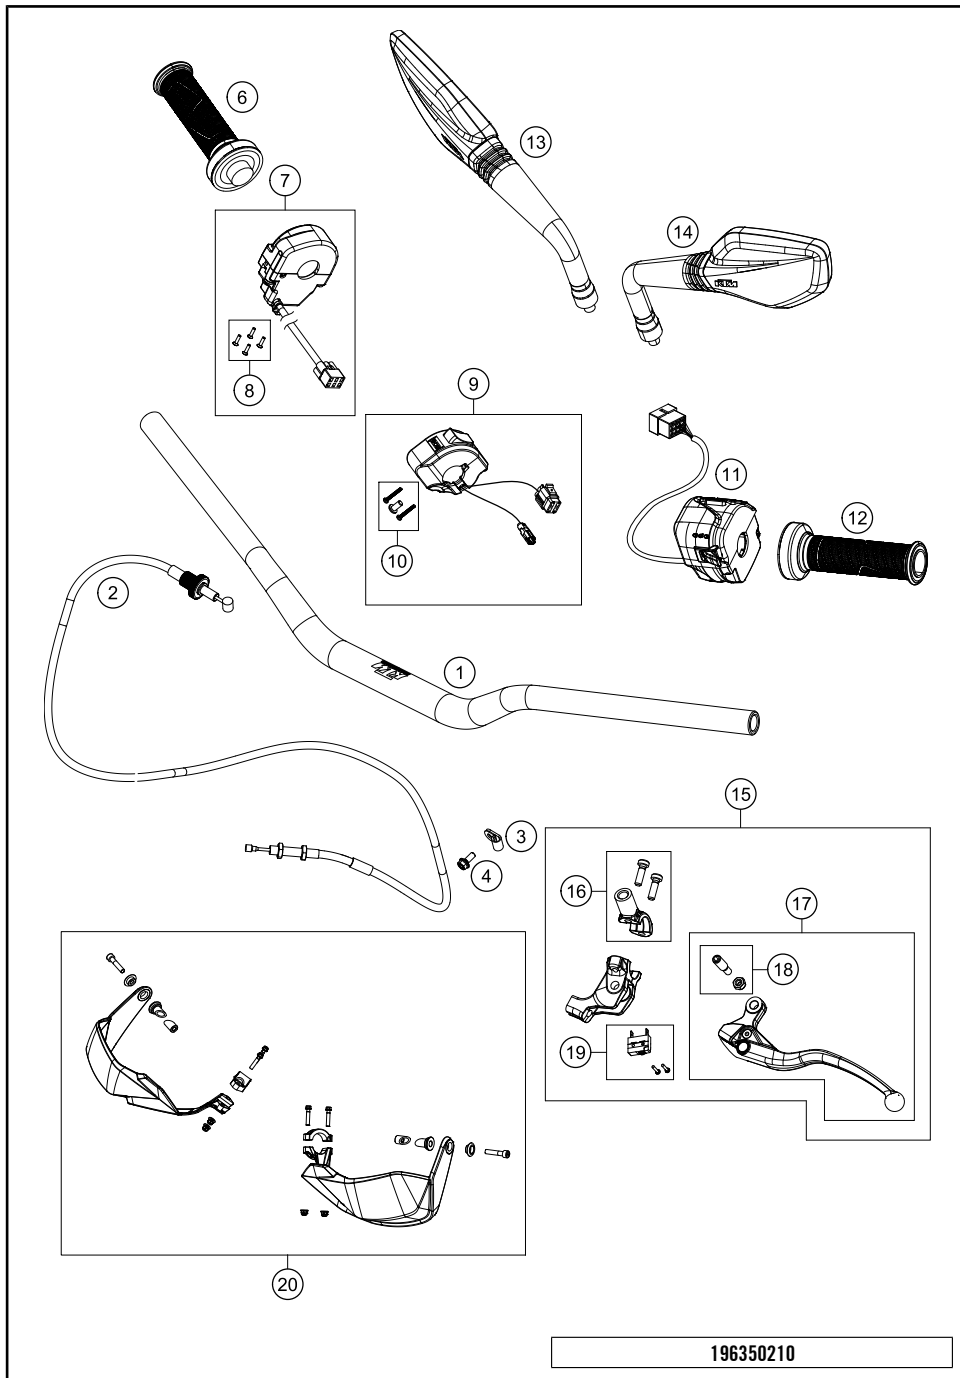

196410131

51264

* NEW PART

X ON DEMAND

HANDLEBAR, CONTROLS

790 Adventure, orange 2019 EU 2019

POS	PARTNUMBER	PARTNAME	PIECE
1	6070200100033	Handlebar	1
2	64102090000	Clutch cable	1
3	64132070000	PVC clamp 6.4 MM Heyman	1
4	0025050126	HH collar screw M5x12 TX30	2
6	60702012000	Grip tube (no heating)	1
7	60711012000	Ride-by-wire without throttle tube	1
8	76011073110	SCREW SET START-STOP SWITCH	1
9	76011074000	emergency OFF switch	1
10	61411174010	Screw set start-stop switch	1
11	76011170100	Handlebar switch left	1
12	60702039100	Grip LHS w/o heater	1
13	90112041000	MIRROR R/S	1
14	90112040000	MIRROR L/S	1
15	63502031000	Clutch lever compl.	1
16	6410204400030	Clamp cpl.	1
17	63502040000	Clutch lever	1
18	64102038000	Kit lever pin	1
19	64111049000	Lever switch	1
20	6030217910030	HANDGUARD CLOSED BLACK HIGH	1