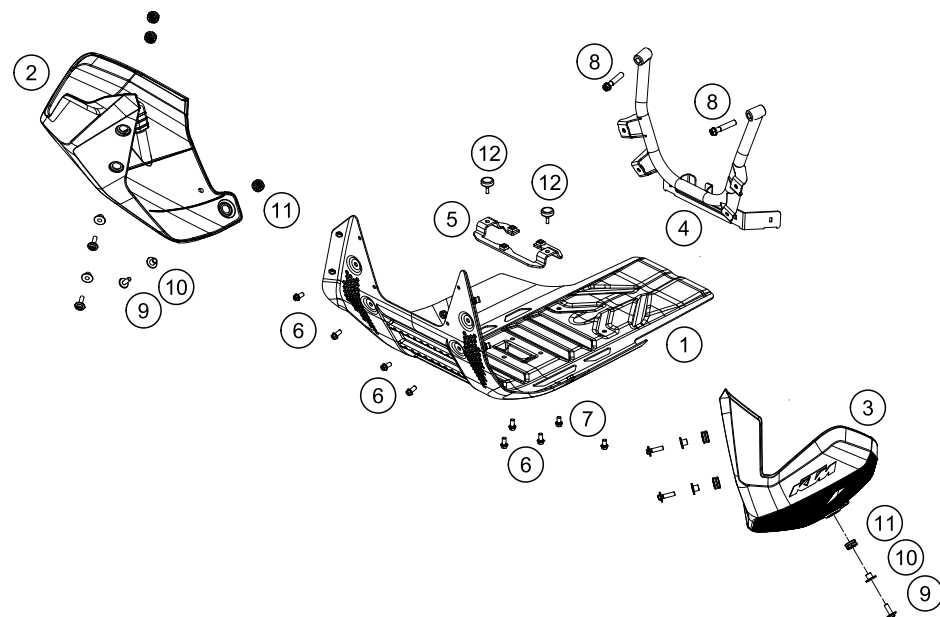

51631

* NEW PART

X ON DEMAND

196350310

POS	PARTNUMBER	PARTNAME	PIECE
39	0025080166	HH COLLAR SCREW M8X16 TX40	1
40	0025060256	HH collar screw M6x25 TX30	2
41	54310086200	SELF LOCKING NUT M8 10.9	1
42	014579080301S	screw ISO 14579-M8x30-10.9-MK black	1
43	014579080506S	CYL. SCREW DIN14579 M8X50 SS	2
44	60003041010	FOOTREST RUBBER FRONT R/S 03	1
45	60003040010	FOOTREST RUBBER FRONT L/S 03	1
46	0025060166S	HH collar screw M6x16 TX30 SL	2
47	63503096000	Front sprocket cover	1
48	0035080356	AH-COLLAR SCREW M8X35 ISA45	2
49	0125080003	washer DIN 125 A -8.4	2
50	60307048000	RUBBER SEAT-CONTACT SURFACE	2
51	54803044000	PIN FOR FOOT PED 51.5X9.8 MM	2
52	78003041050	FOOTREST R/S 08	1
53	78003040050	FOOTREST L/S 08	1
54	54603041000	FOOTREST SPRING L/S & R/S	2
55	0125100003	washer DIN 125 A 10.5	2
56	0094032253	PIN DIN0094-3,2X25 STEEL	2
57	54603048100	clip nut M6	6
58	54603048600	RANGE CHANGE METAL NUT M5 INOX	2
59	54603048000	RANGE CHANGE METAL NUT M8	2
60	69008021160	special screw M5x12	3
61	63503038030	Scheibe 18x10,5x5	1
62	0035100709S	AH-COLLAR SCREW M10X70 ISA45	1

51631

* NEW PART

X ON DEMAND

POS	PARTNUMBER	PARTNAME	PIECE
1	63503090000	Skid plate bottom part compl.	1
2	63503098010	Front spoiler right	1
3	63503097010	Front spoiler left	1
4	6350309005033	Front skid plate linkage	1
5	63503090016	Lower Alu Skidplate Support	1
6	0025060106	HH collar screw M6x10 TX30	7
7	0025060086	HH collar screw M6x8 TX30	2
8	0025080406	HH COLLAR SCREW M8X40 TX40	2
9	69014017000	SPECIAL SCREW M6X18 ISA30 08	6
10	61342041000	COLLAR BUSH 6,5X9X18X8,5	6
11	62142041000	DAMP. COMPONENT ABS MODUL	6
12	60006001021	DISTANCE RUBBER AIRBOX 03	2