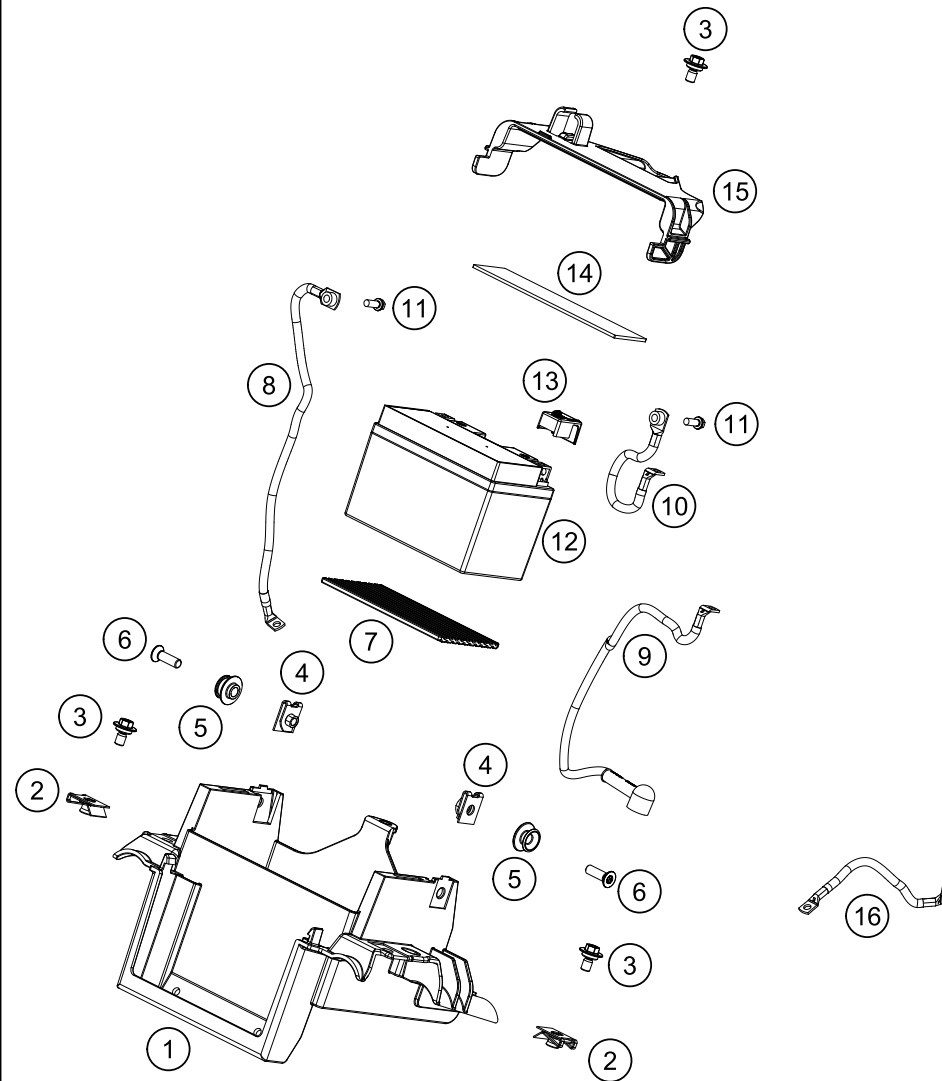

POS	PARTNUMBER	PARTNAME	PIECE
1	63508025010	Electrical system front support	1
2	54603048100	clip nut M6	2
3	83008000012	special screw M6x12x3	3
4	93008082010	Range change metal nut M6	2
5	63507040070	Seat bushing	2
6	014581060201	Count.snk screw M6x20 TX30	2
7	63511053050	rubber battery holder	1
8	63511097000	Ground wire	1
9	63511059000	Starter cable	1
10	63511059050	battery cable	1
11	0025060166	HH collar screw M6x16 TX30	2
12	64111053000	battery HTZ12A-BS(DA)	1
13	62111059060	COVER POSITIVE POLE	1
14	63508055010	Foam rubber 33x132	1
15	63508055000	Clamping bracket	1
16	64111096000	mass cable starter-frame	1

196351130

51904

* NEW PART

X ON DEMAND