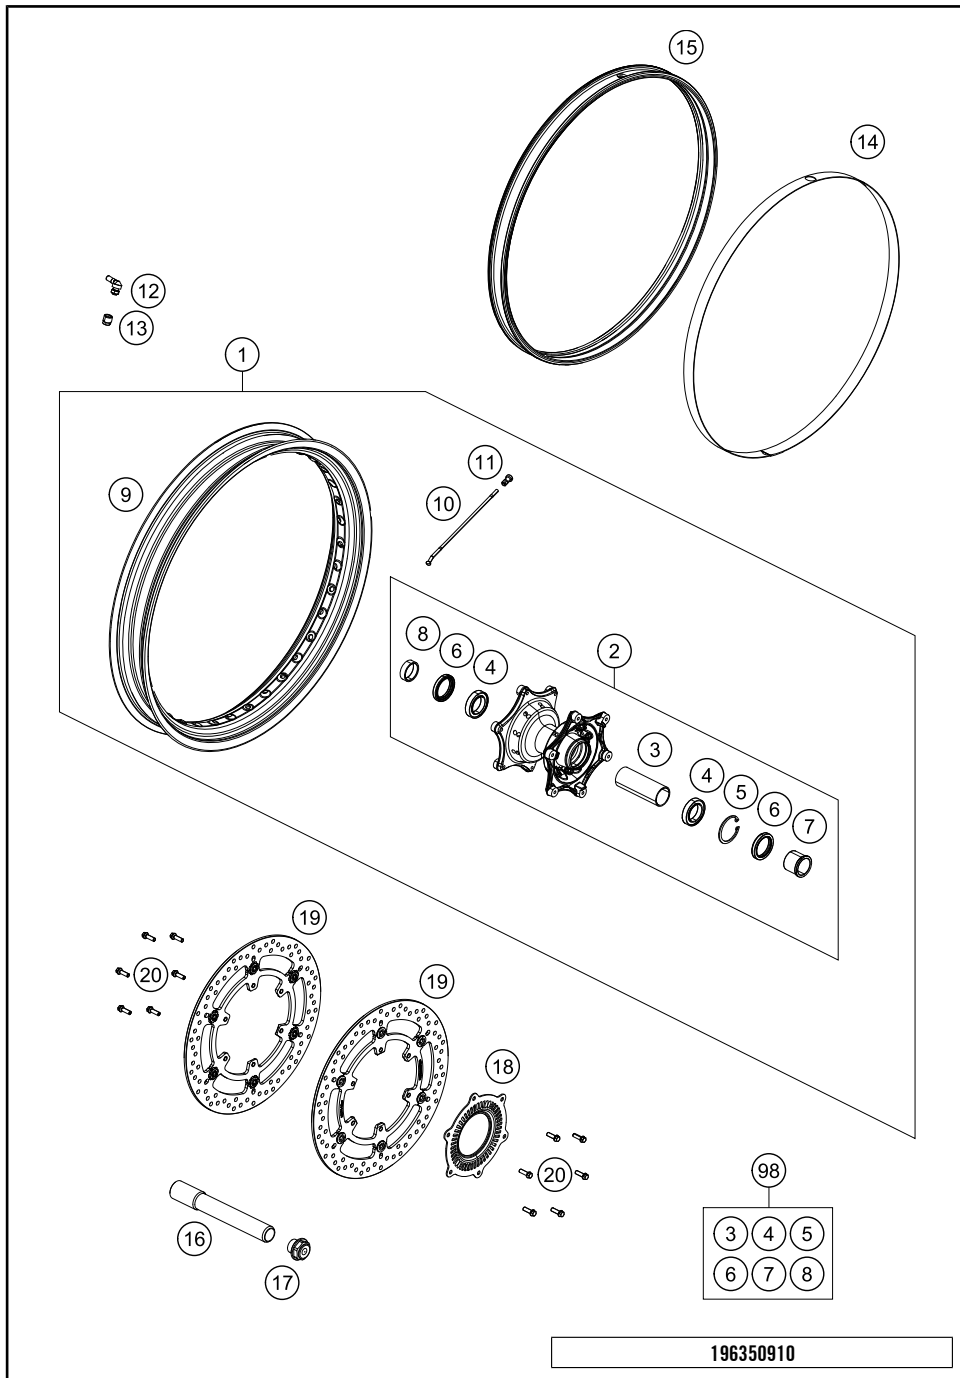

FRONT WHEEL

790 Adventure, orange 2019 EU 2019

POS	PARTNUMBER	PARTNAME	PIECE
1	6030900124433A	Front wheel cpl. 2,5X21"	1
2	6030901014433	FRONT HUB CPL.	1
3	60309011000	BUSHING SPACER TUBE FRONT	1
4	0625069068	GR.BALL BEAR.6906 DDU2CG23S6NM	2
5	0472047175	CIRCLIP DIN0472-47X1,75	1
6	0760354771	SHAFT SEAL RING 35X47X7 TC	2
7	60309012100	SPACER BUSH. FRONT WHEEL L/S	1
8	60009013000	SPACER BUSH. FR. WHEEL R/S 03	1
9	6030917010033A	Rim 2.5x21"TL.bl.w.sticker	1
10	60309071000	SPOKE 5/4.37/M5	36
11	60310072100	SPOKE NIPPLE QUADRAX M5	36
12	60309176000	VALVE	1
13	60312033050	NUT AIR PRESSURE SENSOR	1
14	60309073100	RIM BAND 21"	1
15	60309177000	GASKET RUBBER 2.5"X21"	1
16	60309081000	AXLE FRONT	1
17	6900103600001	STEERING HEAD SCREW 09	1
18	60342020000	SENSOR GEAR ABS	1
19	63509060000	BRAKE DISC FRONT D=300	2
20	59009062019	SPECIAL SCREW M6X19 WS=8 10.9	12
98	60609015000	FRONT WHEEL REP. KIT ADV. 1050	x

196350910

51603

* NEW PART

X ON DEMAND