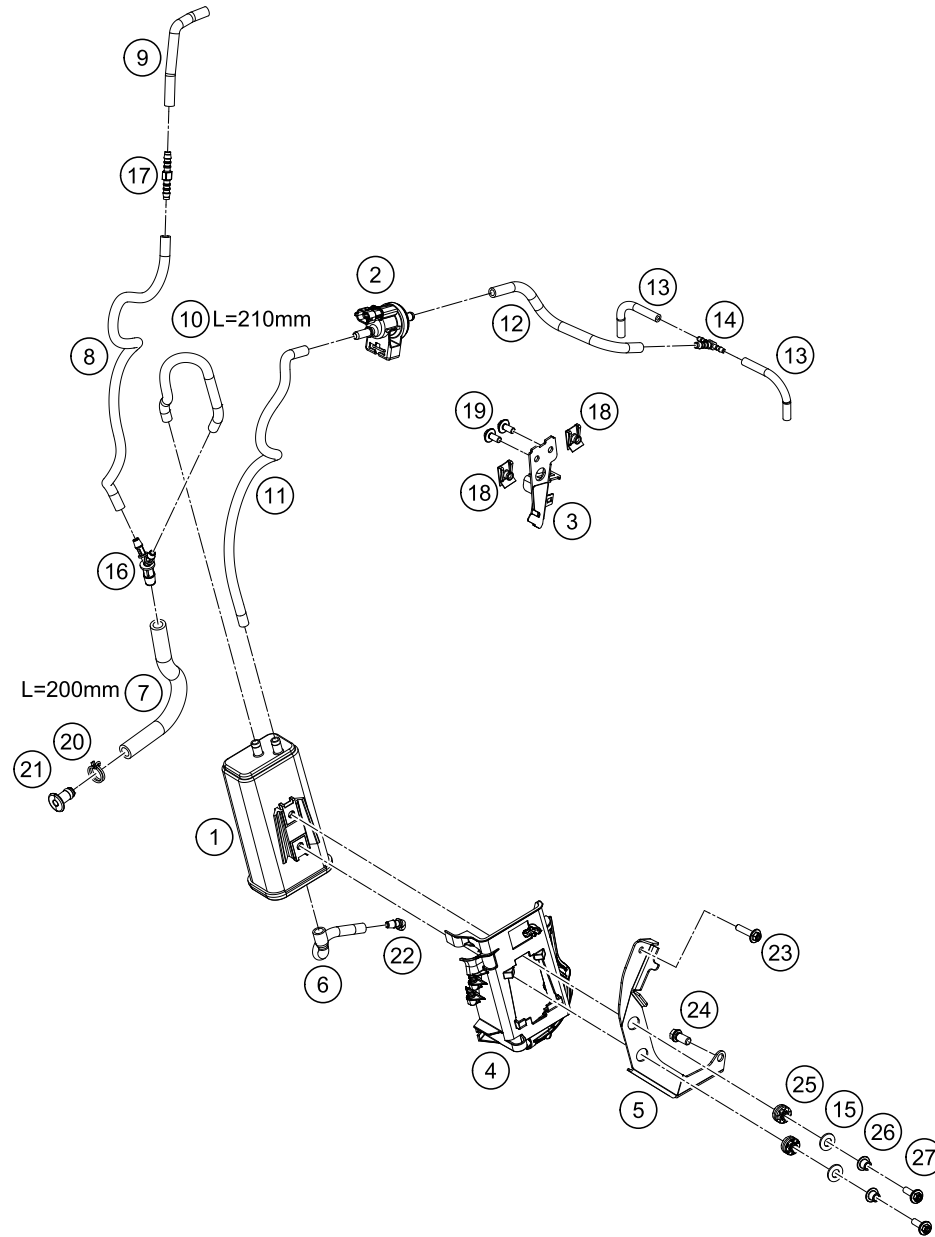

POS	PARTNUMBER	PARTNAME	PIECE
1	75015001200	CARBON CANISTER	1
2	76015015000	EVAP valve	1
3	63515026010	Retaining bracket ACF valve cpl.	1
4	63515003010	Hose clip ACF	1
5	6351500201033	Retaining bracket ACF	1
6	63515021000	ventilation hose evap.can.	1
7	78015119000	HOSE EPA D=10/16 L=2000MM	1
8	63515024000	hose fuel tank vent 500 mm	1
9	63515022000	hose fuel tank vent 180 mm	1
10	78015019000	HOSE EPA D=6/10 L=2000MM	1
11	63515028000	Hose ACF purge valve	1
12	78015019200	Hose FPM/ECO 6x10 L=200	1
13	78015021095	Hose, FPM/ECO 4/8 L=95	2
14	64115026000	Hose connection nozzles	1
15	50337073000	shim	2
16	61315028100	Y-CONNECTOR YS 6-10-6	1
17	69015019010	HOSE CONNECTION STRAIGHT	1
18	54603048100	clip nut M6	2
19	0024060136	HH collar screw M6x13 TX30	2
20	58431082100	YDNAC-CLAMP 10173 (16MM) '98	1
21	61315026100	Screw plug ACF	1
22	63503098030	Angle piece for overrun	1
23	0024060256	HH COLLAR SCREW M6X25 TX30	1
24	0025060166	HH collar screw M6x16 TX30	1
25	62142041000	DAMP. COMPONENT ABS MODUL	2
26	69014015000	collar bushing 6.1x9.2x15x8.5x1 AI	2
27	0024060206	HH collar screw M6x20 TX30	2

196351510

51905

* NEW PART

X ON DEMAND