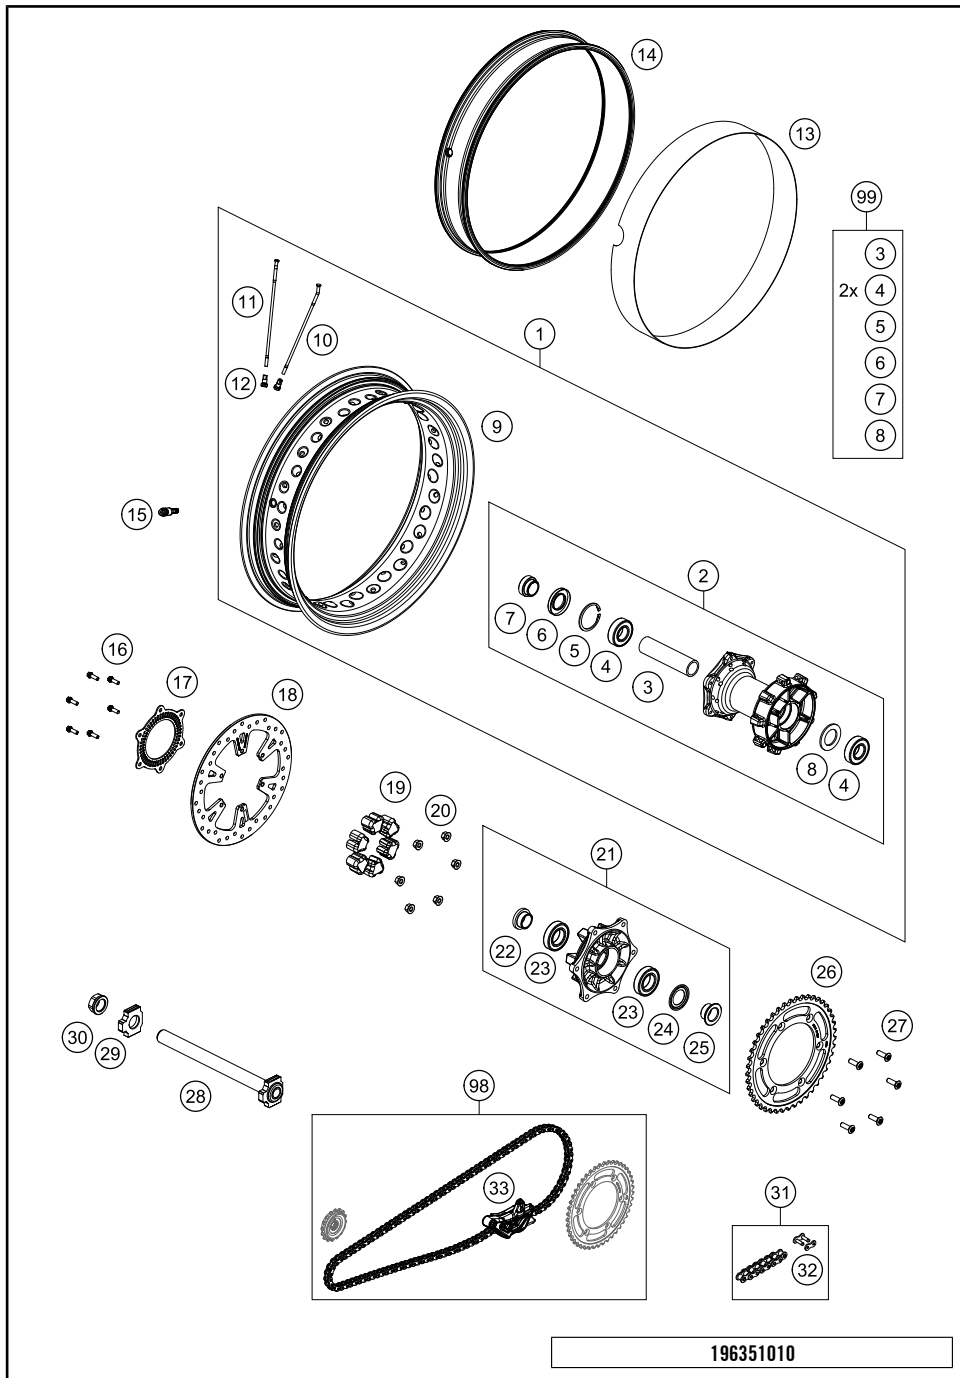

196350910

51603

* NEW PART

X ON DEMAND

POS	PARTNUMBER	PARTNAME	PIECE
1	6031000124433A	Rear wheel cpl. 4,5X18"	1
2	6031001014433	REAR HUB CPL.	1
3	60010011000	BEAR. SPACERTUBE L=124,8MM 03	1
4	0625062052	GR.BALL BEAR. 6205-2RSHC3HMTF7	2
5	0472052200	CIRCLIP DIN0472-52X2	1
6	0760305271	SHAFT SEAL RING 30X52X7	1
7	60310013000	SPACER BUSHING REAR WHEEL R/S	1
8	60010015000	SPACER RING 03	1
9	6031007010033A	Rim 4,5x18" TL bl.w.sticker	1
10	60310071000	SPOKE 5/4.37/M5	18
11	60310171000	SPOKE 5/4.37/M5	18
12	60310072100	SPOKE NIPPLE QUADRAX M5	36
13	60310073100	RIM BAND 18"	1
14	60310177100	GASKET RUBBER 4.5"X18"	1
15	60309176000	VALVE	1
16	59009062019	SPECIAL SCREW M6X19 WS=8 10.9	6
17	60142021100	SENSOR GEAR ABS REAR	1
18	63510060100	Brake disc rear	1
19	54610459000	RUBBER DAMPING BLOCK '91	6
20	54310086200	SELF LOCKING NUT M8 10.9	6
21	7501005004433	Sprocket wheel carrier cpl. Black	1
22	60110014000	SPACER BUSH. SPR. SUPP. IN. 06	1
23	0625060060	BALL BEARING 6006 DDU2CG23S6NM	2
24	60110016000	NILOS RING 6006AV	1
25	60110012000	SPACER BUSH. SPROCKET SUPP. 06	1
26	75010051045	SPROCKET 45T 08	1
27	0019080266S	COUNTER-SUNK SCREW ISA45 M8X26	6
28	69010181044	Rear axel cpl.	1
29	60010084000	CHAIN TENSIONER R/S LC8 03	1
30	61010086000	COLLAR NUT M25X1,5 WS=32 05	1
31	78010167118	CHAIN DID 118 LINKS	x
32	78010166100	RIVETING LINK FOR 78010167118	x
33	63510067118	chain X-Ring 118 links with chain guide	1
98	00050002100	Drive set 16/45	x
99	60310015000	REAR WHEEL REP. KIT ADV 13-14	x