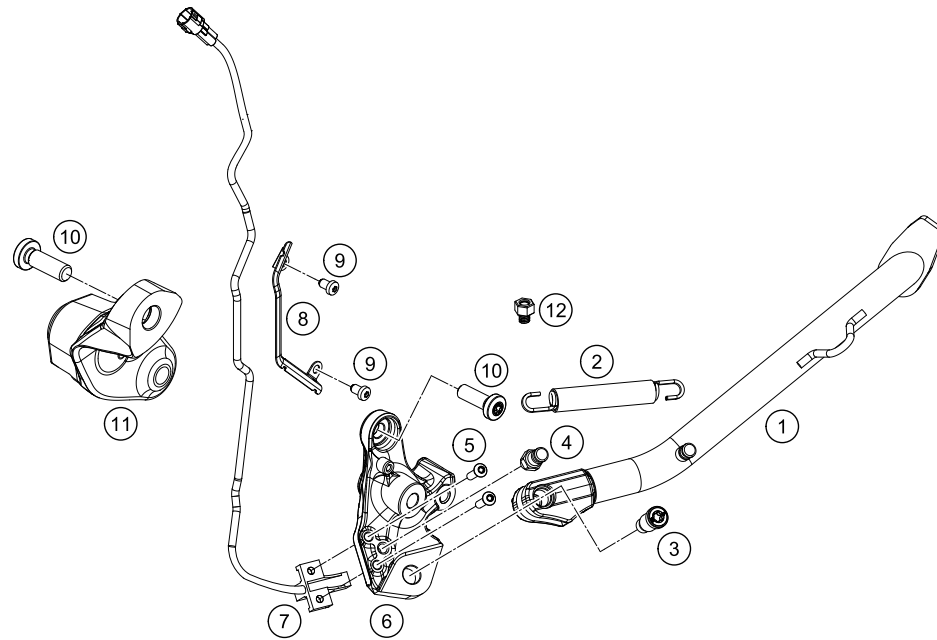

51631

* NEW PART

X ON DEMAND

POS	PARTNUMBER	PARTNAME	PIECE
1	63503090000	Skid plate bottom part compl.	1
2	63503098010	Front spoiler right	1
3	63503097010	Front spoiler left	1
4	6350309005033	Front skid plate linkage	1
5	63503090016	Lower Alu Skidplate Support	1
6	0025060106	HH collar screw M6x10 TX30	7
7	0025060086	HH collar screw M6x8 TX30	2
8	0025080406	HH COLLAR SCREW M8X40 TX40	2
9	69014017000	SPECIAL SCREW M6X18 ISA30 08	6
10	61342041000	COLLAR BUSH 6,5X9X18X8,5	6
11	62142041000	DAMP. COMPONENT ABS MODUL	6
12	60006001021	DISTANCE RUBBER AIRBOX 03	2

196350330

49281

* NEW PART

X ON DEMAND

POS	PARTNUMBER	PARTNAME	PIECE
1	63503023000C1	side stand ADV-S	1
2	61003024000	SPRING L=116 MM 05	1
3	62503027200	SCREW FOR SIDE STAND M10X31,2	1
4	63503028010	Special screw side stand spring	1
5	0738050202	Lens head screw ISO 7380-M5X20A2	2
6	6350302610033	side stand bracket	1
7	93511045000	SWITCH SIDE STAND	1
8	64103001099	Racket side-stand-cable	1
9	0018050103	INT. TORX OVAL HEAD M 5X10 8.8	2
10	0035100309S	SHCS M10x30 TX45	2
11	63503016040C1	Main stand console right	1
12	90103029000	MAGNET HOLDER	1