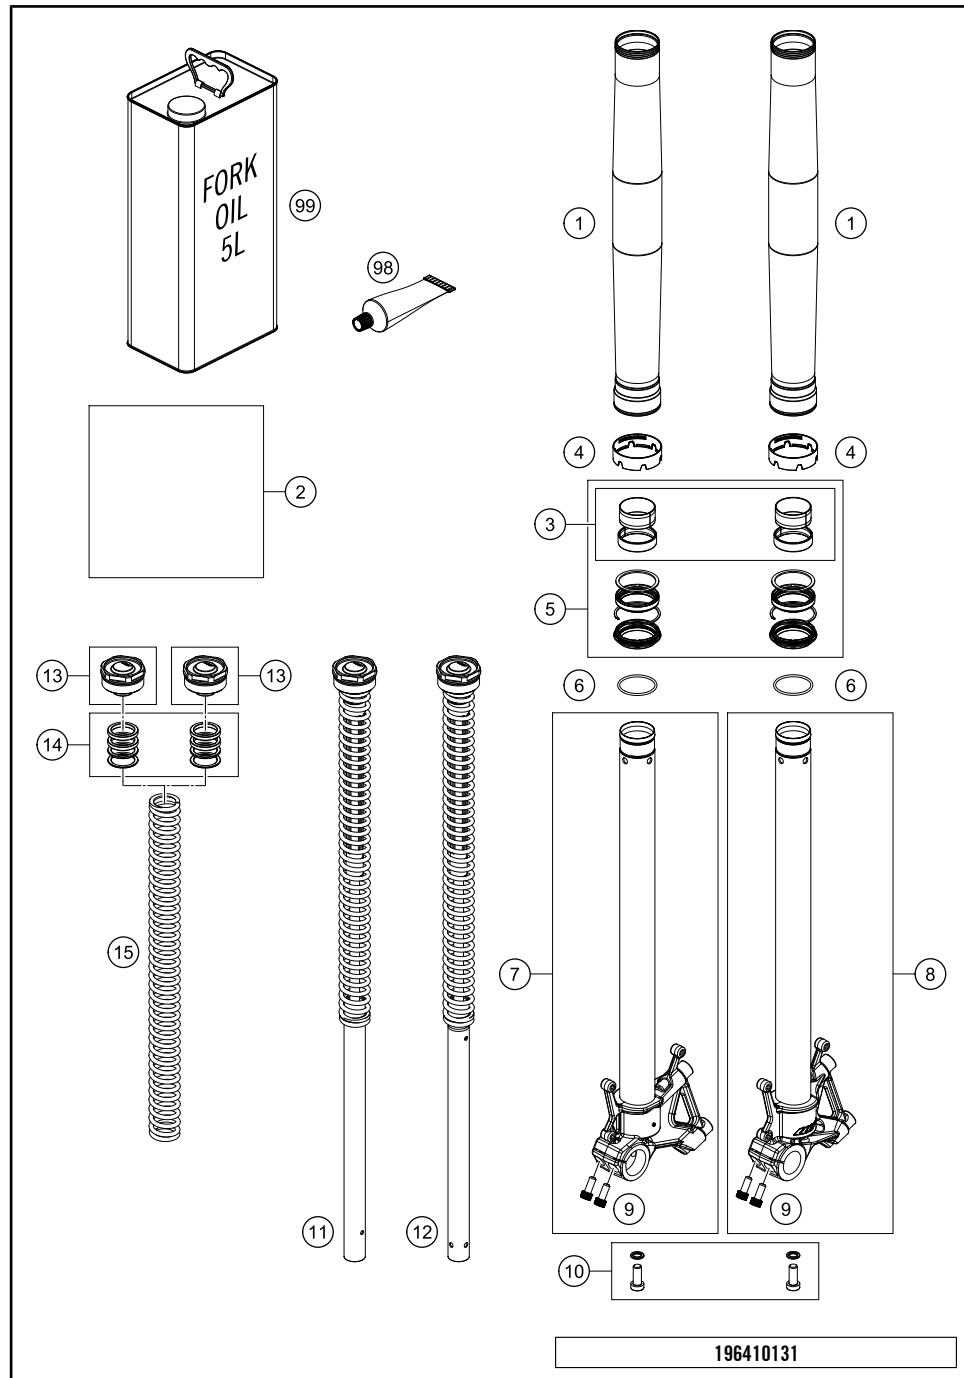

FRONT FORK DISASSEMBLED

790 Adventure, orange 2019 EU 2019

POS	PARTNUMBER	PARTNAME	PIECE
1	43578142	Fork outer tube 44x560 dt54 db60	2
2	52000210SET	Aufkleberset APEX OC 90x40	1
3	R14042	GUIDE BUSHING SET	x
4	43578206	Fork protection ring d43	2
5	RP10017	Revision Kit 43mm	x
6	43578219	O-ring 40x2,5 VMQ70 red ISO 3601	2
7	43578198S1	Gabelfaust rechts d43mm schwarz kpl.	1
8	43578197S1	Gabelfaust links d43mm schwarz kpl.	1
9	0025080206	HH collar screw M8x20	4
10	R14032	AH bolt M10x25 set	x
11	43578176S3	Cartridge rechts 790 ADV 19 kpl.	1
12	43578195S2	Cartridge links 790 ADV 19 kpl.	1
13	43578209S1	Schraubdeckel M51x1.5 kpl.	2
14	RP80002	Shim Kit Fork	x
15	43578190	Mainspring (38,3) 6,5-480 fork	1
98	T14034	Fuchs grease IPR (250g)	x
99	40540882S1	FORKOIL SAE 5 5L.	x

196410131

51264

* NEW PART

X ON DEMAND