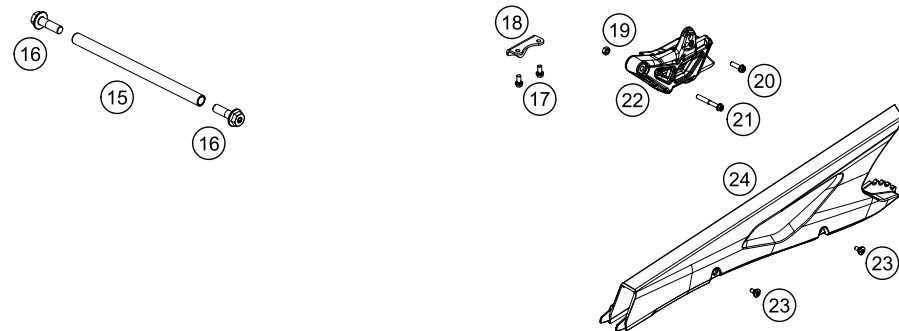

196350410

51901

* NEW PART

X ON DEMAND

POS	PARTNUMBER	PARTNAME	PIECE
1	R12012	Ball joint bearing kit top 12mm	x
2	46180064	Bearing bush 12x15/18/24,5x13,5	2
3	46180007	Distance bush 12x15/18/24,5x10,5	2
4	46148166	PA adjuster	1
5	RP80004	Washer kit shock absorber	x
6	46148041	Spring retainer 50,5x56,5x3	1
7	46148200	Mainspring (57/59) 11,72-200 damper	1
8	46148098	Spring retainer 21x54,8x-8	1
9	52000213	Aufkleber APEX 90x29	1

196410431

51265

* NEW PART X ON DEMAND

196350490

POS	PARTNUMBER	PARTNAME	PIECE
1	6350403004433	Swingarm cpml. Black	1
2	58414030000	HH COLLAR NUT M10X1,25 WS=13	2
3	50304040100	screw M10x1.25x50 WS10	2
4	0025050126	HH collar screw M5x12 TX30	2
5	60104142000	Clamp	2
6	69008021160	special screw M5x12	2
7	46104066050	BUSH FOR CHAINSLIDER GUARD 02	2
8	64104066000	chain slide protection	1
9	54804034000	BUCKET F. SHAFT SEAL RING 03	4
10	0760253270	radial shaft seal 25x32x7	4
11	0618222812	NEEDLEBEAR HK2212V 22/28/12 MB	4
12	59404032000	BEARING SLEEVE 17X22X38,7 03	2
13	54603036000	STOP DISK 22,2X31,7X1	2
14	64104030020	Bushing Shock Mounting	1
15	64104037000	swing arm bolt	1
16	76504038000	SPECIAL SCREW M12X40 SW19	2
17	0025060126	HH collar screw M6x12 TX30	2
18	63504030010	Retaining bracket, chain guide	1
19	0934060003	hex nut DIN 934 M6	1
20	0025060206	HH collar screw M6x20 TX30	1
21	0025060456	HH COLLAR SCREW M6X45 TX30	1
22	78004070100	CHAIN GUIDE CPL.	1
23	69008021160	special screw M5x12	2
24	63504061000	Chainguard	1
25	64104050010	Bushing 5,5x8,3x9	2
26	0025050206	HH collar screw M5x20 TX30	2
27	63504050000	splash protection swingarm	1