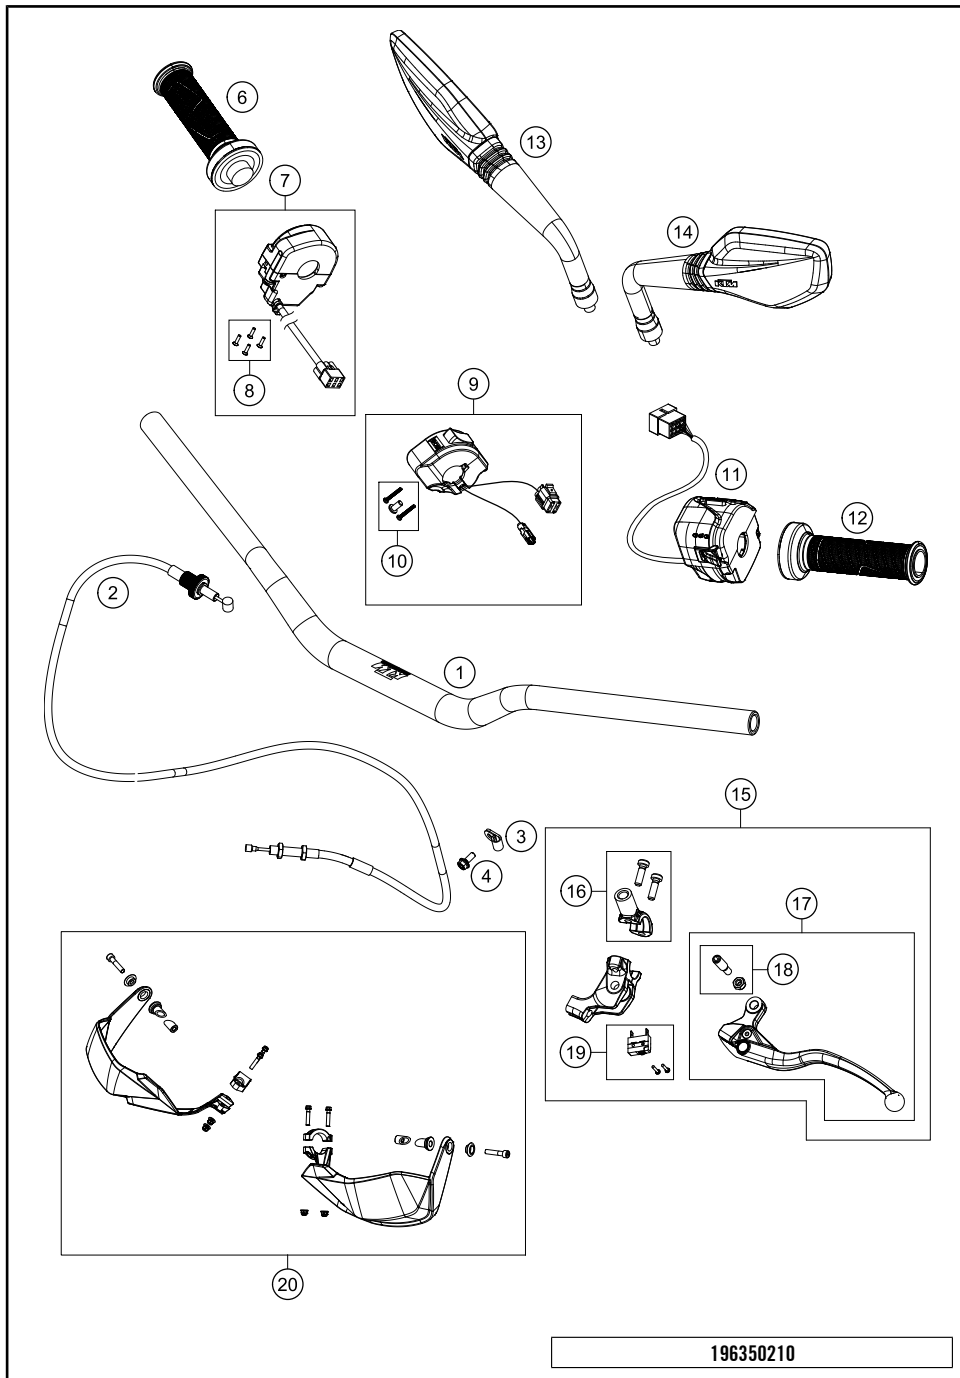

196410131

51264

* NEW PART

X ON DEMAND

HANDLEBAR, CONTROLS

790 Adventure, white 2019 EU 2019

POS	PARTNUMBER	PARTNAME	PIECE
1	6070200100033	Handlebar	1
2	64102090000	Clutch cable	1
3	64132070000	PVC clamp 6.4 MM Heyman	1
4	0025050126	HH collar screw M5x12 TX30	2
6	60702012000	Grip tube (no heating)	1
7	60711012000	Ride-by-wire without throttle tube	1
8	76011073110	SCREW SET START-STOP SWITCH	1
9	76011074000	emergency OFF switch	1
10	61411174010	Screw set start-stop switch	1
11	76011170100	Handlebar switch left	1
12	60702039100	Grip LHS w/o heater	1
13	90112041000	MIRROR R/S	1
14	90112040000	MIRROR L/S	1
15	63502031000	Clutch lever compl.	1
16	6410204400030	Clamp cpl.	1
17	63502040000	Clutch lever	1
18	64102038000	Kit lever pin	1
19	64111049000	Lever switch	1
20	6030217910030	HANDGUARD CLOSED BLACK HIGH	1