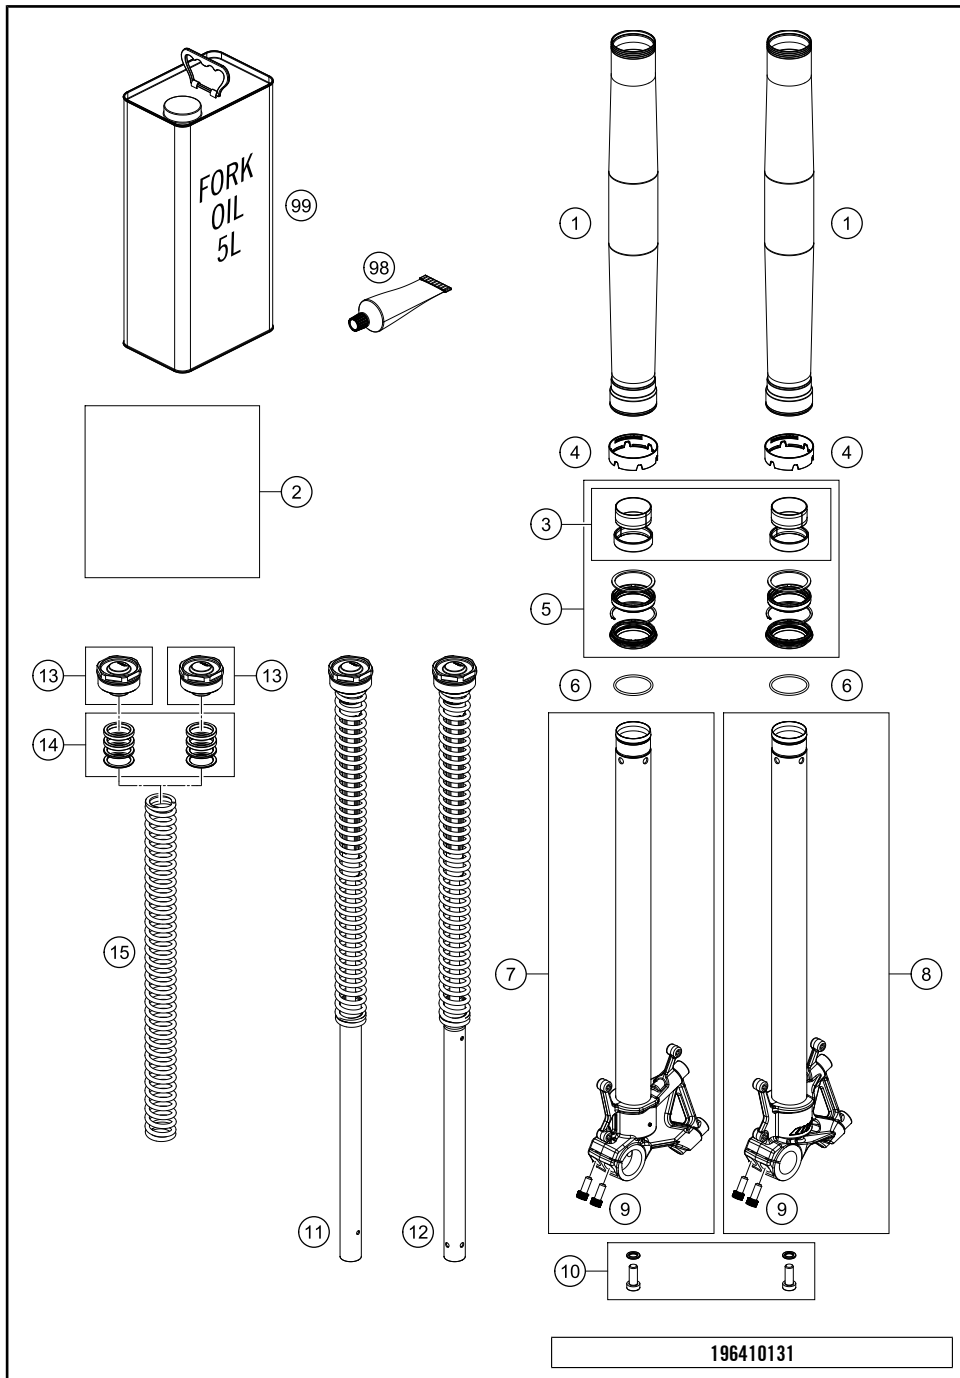

FRONT FORK, TRIPLE CLAMP

790 Adventure, white 2019 EU 2019

POS	PARTNUMBER	PARTNAME	PIECE
1	05586S2901	Fork KTM 790 Adventure S 19	1
2	0025080206	HH collar screw M8x20	4
3	0025080256	HH collar screw M8x25	4
4	7720103800030	HANDLEBAR CLAMP 28MM	2
5	0032100356S	AH-COLLAR SCREW M10X35 ISA45	2
6	5940103903230	HANDLEBAR SUPPORT D=28 H=32 BL	2
7	63501045010	Ignition lock cover	1
8	6900103600033	Steering head screw	1
9	0988253505	thrust wash DIN0988-25x35x0,5	1
10	0015080256S	HH COLLAR SCREW M8X25 WS=10	1
11	0025080306	HH collar screw M8x30	4
12	6350103403030S	Top triple clamp	1
13	69001084100	Steering head gasket	2
14	69001181000	STEERINGHEAD KPL.17	2
15	69001086100	PROT. RING STEER. HEAD BEARING	1
16	6350103203030S	Bottom triple clamp compl.	1
17	0025080356	HH collar screw M8x35 TX40	4
18	69001181010	Steering head rep. Kit	x
19	0025060106	HH collar screw M6x10 TX30	4
20	63501072000	Retaining bracket brake line	1
21	0025080256S	HH COLLAR SCREW M8X25 TX40	3
22	16181S55E	Steering damper790 Adventure cpl.	1
23	54601099000	SPEEDOMETER CABLE GUIDE MARZO.	2
24	0985050003	SELF LOCKING NUT DIN0985-M 5	2
25	0025050206	HH collar screw M5x20 TX30	2
26	63511066010	Ignition lock cover	1

196350110

48118

* NEW PART X ON DEMAND

POS	PARTNUMBER	PARTNAME	PIECE
1	43578142	Fork outer tube 44x560 dt54 db60	2
2	52000210SET	Aufkleberset APEX OC 90x40	1
3	R14042	GUIDE BUSHING SET	x
4	43578206	Fork protection ring d43	2
5	RP10017	Revision Kit 43mm	x
6	43578219	O-ring 40x2,5 VMQ70 red ISO 3601	2
7	43578198S1	Gabelfaust rechts d43mm schwarz kpl.	1
8	43578197S1	Gabelfaust links d43mm schwarz kpl.	1
9	0025080206	HH collar screw M8x20	4
10	R14032	AH bolt M10x25 set	x
11	43578176S3	Cartridge rechts 790 ADV 19 kpl.	1
12	43578195S2	Cartridge links 790 ADV 19 kpl.	1
13	43578209S1	Schraubdeckel M51x1.5 kpl.	2
14	RP80002	Shim Kit Fork	x
15	43578190	Mainspring (38,3) 6,5-480 fork	1
98	T14034	Fuchs grease IPR (250g)	x
99	40540882S1	FORKOIL SAE 5 5L.	x