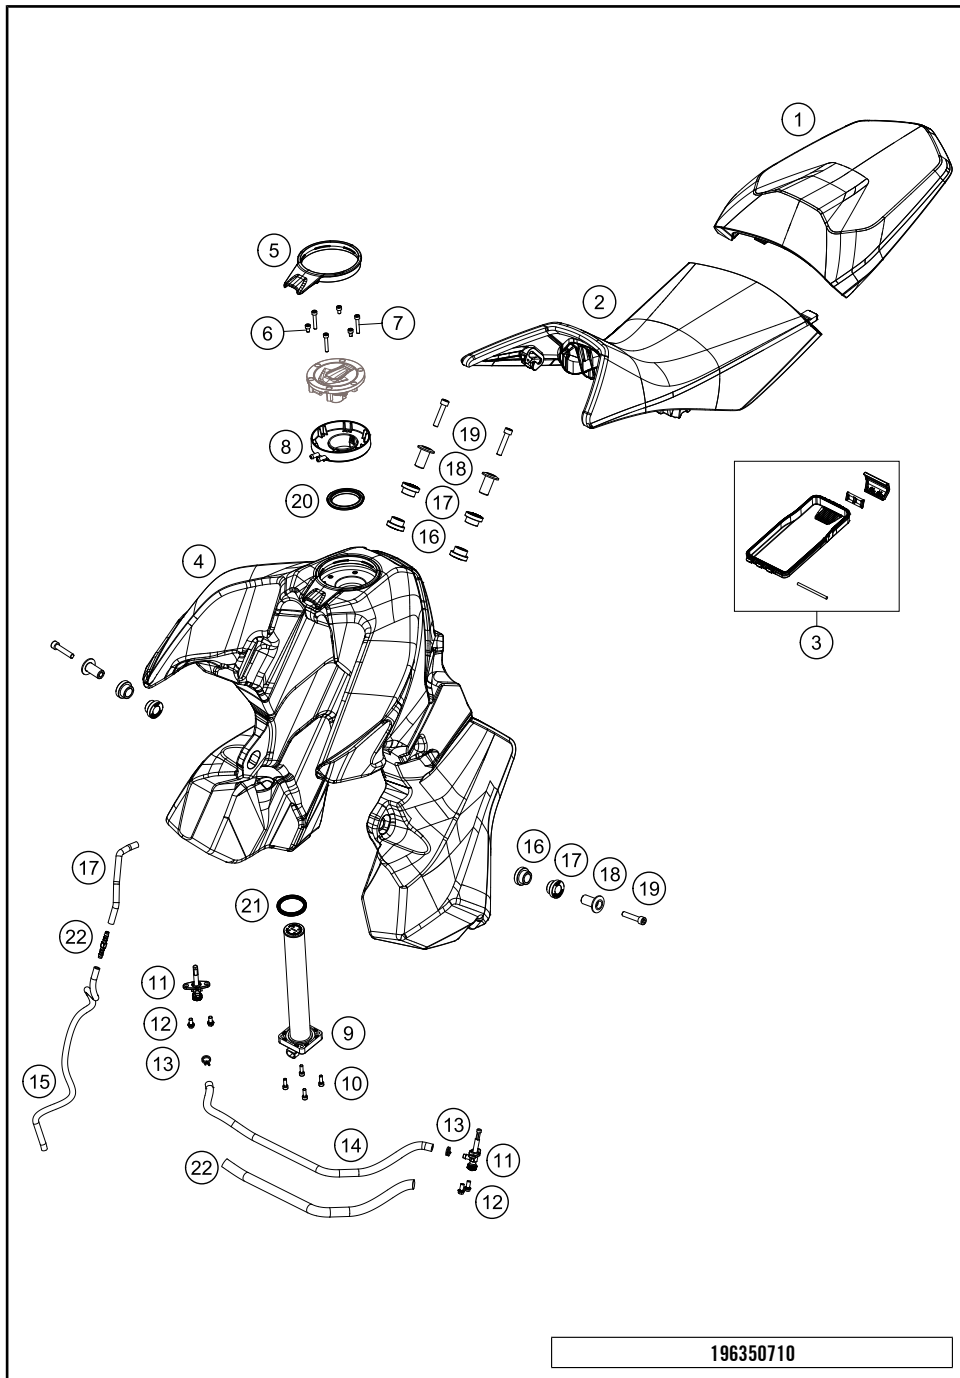

POS	PARTNUMBER	PARTNAME	PIECE
1	63507047000	Passenger seat 800 Adv. S	1
2	63507040000	Driver seat 800 Adv. S	1
3	63507047044	Tech-Box Kit	1
4	63507113000C1A	Fuel tank	1
5	63507058000	Fuel tank fairing	1
6	0912050083	SHCS DIN 912 M5x8	3
7	0912050303	AH SCREW DIN0912-M 5X30	3
8	63507008050	Fuel filler cap	1
9	63507080100	Fuel level sensor	1
10	0912050163	AH SCREW DIN0912-M 5X16	4
11	58507003200	FUEL COCK CPL.	2
12	0025060126	HH collar screw M6x12 TX30	4
13	58031005000	CLAMP YDNAC 10128 12MM	2
14	63507016000	Interconnection hose	1
15	63515026000	hose tank overrun 140 mm	1
16	61007065000	collar bushing, front tank holder	8
17	63515027000	hose tank overrun 570 mm	1
18	61007060000	collar bushing, bearing, outside	4
19	0912080403	SHCS DIN 912 M8x40	4
20	21007008151	gasket tank insert	1
21	60307080090	GASKET FUEL LEVEL SENSOR	1
22	69015019010	HOSE CONNECTION STRAIGHT	1

196350710

48117

* NEW PART X ON DEMAND