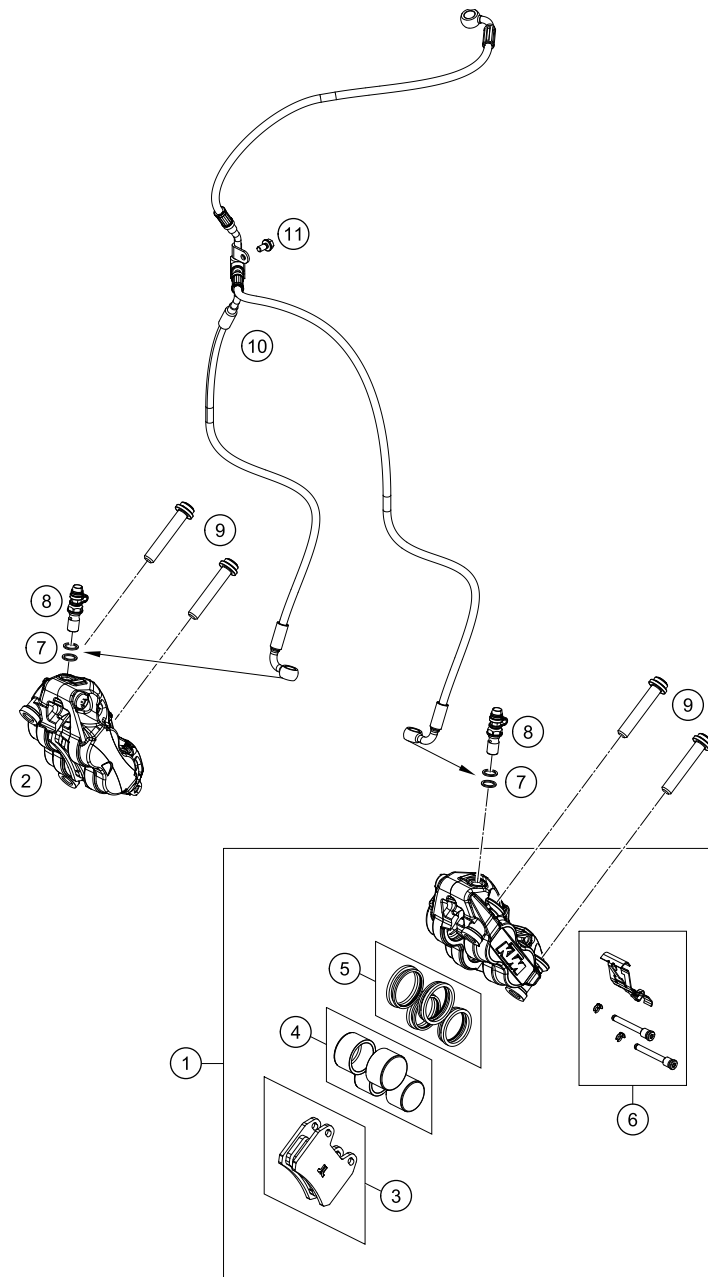

FRONT BRAKE CALIPER

790 Adventure, white 2019 EU 2019

POS	PARTNUMBER	PARTNAME	PIECE
1	63513015000	Front brake caliper left	1
2	63513016000	front caliper right	1
3	63513030000	Brake pads front	2
4	63513019000	Piston set	2
5	64113021000	Square and dust seal set	2
6	64113017000	Retaining spring set	2
7	0603100141	sealing ring DIN 7603 10x14x1	4
8	62513020000	BLEEDER SCREW CPL. 05	2
9	0035100559S	AH-COLLAR SCREW M10X1,25X55SS	4
10	63542003000	Brake line ABS-Caliper	1
11	0025050106	HH collar screw M5x10 TX30	1

196351360

51633

* NEW PART

X ON DEMAND