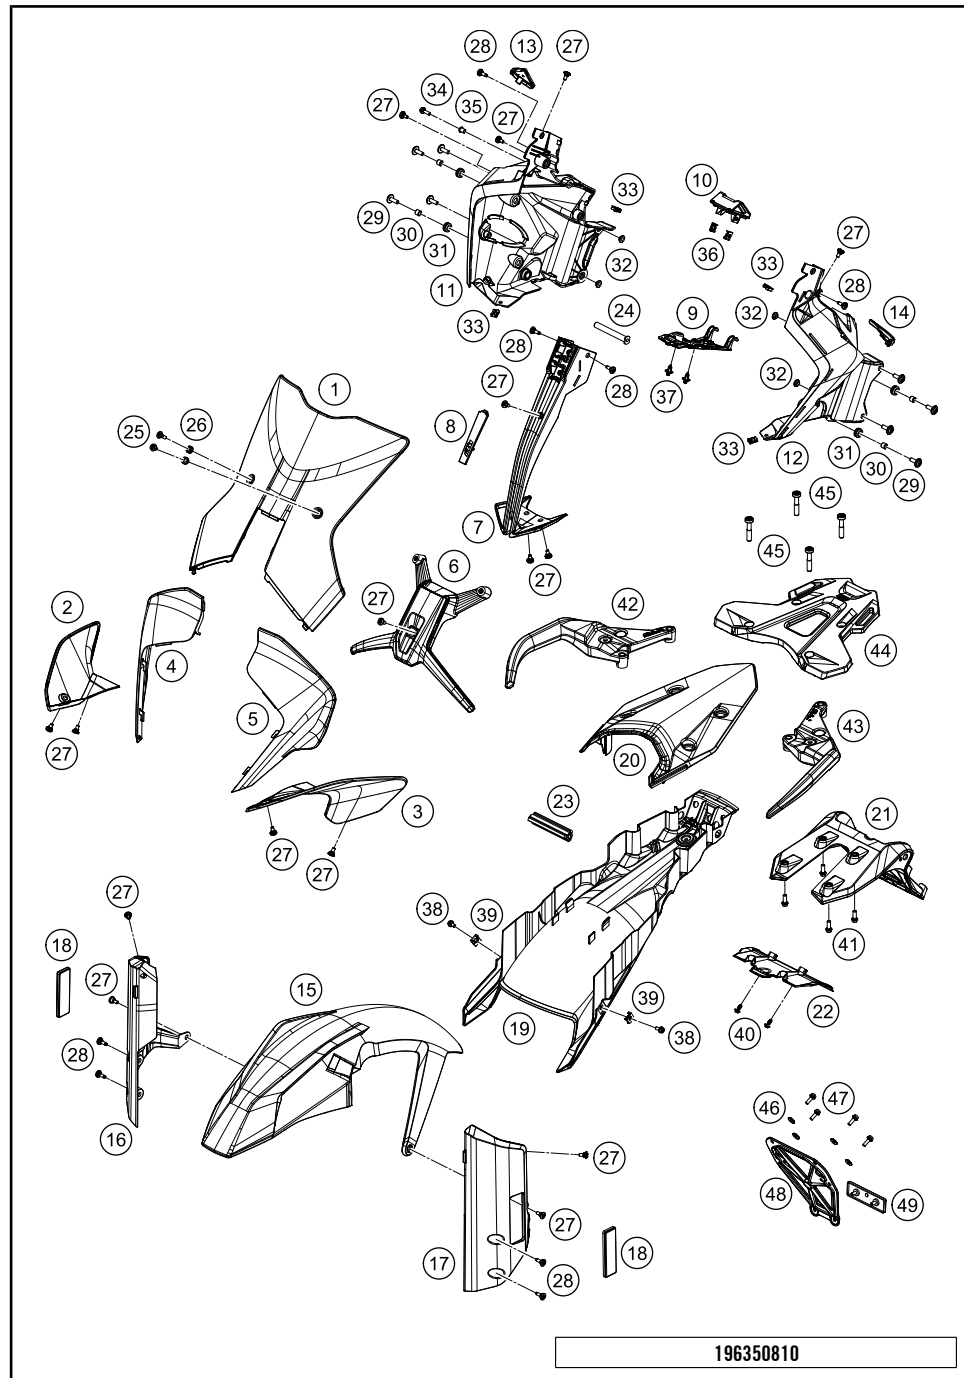

186410730

51895

* NEW PART

X ON DEMAND

POS	PARTNUMBER	PARTNAME	PIECE
1	63508008000	windshield EU	1
2	63508004000	mask spoiler right	1
3	63508003000	mask spoiler left	1
4	63508001020	headlight mask right	1
5	63508001010	headlight mask left	1
6	63508008050	windshield support	1
7	6351401200056	Headlight mask center part	1
8	63514012010	Cover headlight mask	1
9	63514010020	Cable cover mask support	1
10	63514011020	Cover mask support	1
11	63514011000	maskcarrier right	1
12	63514010000	maskcarrier left	1
13	63514010080	Plug cap left	1
14	63514011080	Plug cap right	1
15	63508010000C1	Front fender	1
16	63508026000C1A	Fender bracket, right	1
17	63508025000C1A	Fender bracket, left	1
18	60012080100	SIDE REFLECTOR YELLOW "CEV"	2
19	63508019000	Lower rear panel	1
20	63508013000C1	Tail section	1
21	63508015000	License plate holder support, upper part	1
22	63508016000	License plate holder support, lower bott	1
23	63503002030	Brace subframe	1
24	63514010040	wheel spindle mask support	1
25	60708008071	Special screw M5x14	2
26	60708008070	rubber bush windshield fixation	2
27	69008021160	special screw M5x12	16
28	69008021060	special screw M5x17	8
29	69014017000	SPECIAL SCREW M6X18 ISA30 08	8
30	69014014000	BUSHING 6,1X9,2X7,5 08	4
31	60006001022	rubber grommet 9x11x16x8.5 mm	4
32	69004060150	bushing chain protection	2
33	54603048600	RANGE CHANGE METAL NUT M5 INOX	4
34	0025050166	HH collar screw M5x16 TX30	1
35	63514011010	wheel spindle mask support	1
36	69008021080	clip nut M5	2
37	76503075000	SPREAD RIVET CPL. 6,2MM	2
38	0025050106	HH collar screw M5x10 TX30	2