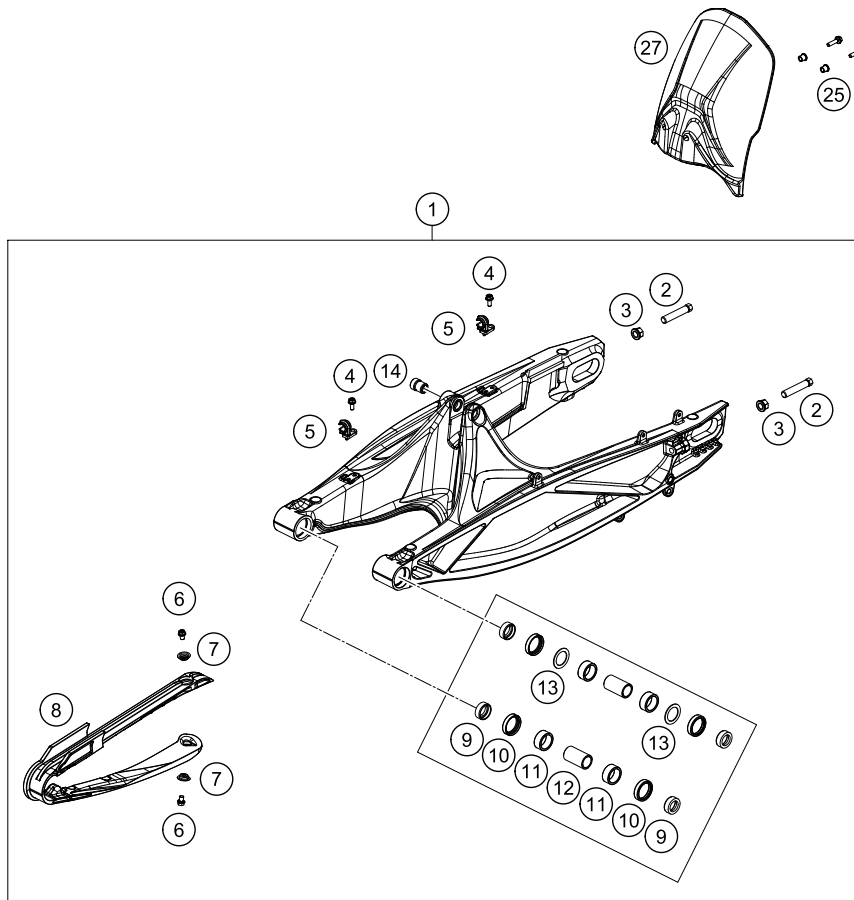

196350490

POS	PARTNUMBER	PARTNAME	PIECE
1	6350403004433	Swingarm cpml. Black	1
2	58414030000	HH COLLAR NUT M10X1,25 WS=13	2
3	50304040100	screw M10x1.25x50 WS10	2
4	0025050126	HH collar screw M5x12 TX30	2
5	60104142000	Clamp	2
6	69008021160	special screw M5x12	2
7	46104066050	BUSH FOR CHAINSLIDER GUARD 02	2
8	64104066000	chain slide protection	1
9	54804034000	BUCKET F. SHAFT SEAL RING 03	4
10	0760253270	radial shaft seal 25x32x7	4
11	0618222812	NEEDLEBEAR HK2212V 22/28/12 MB	4
12	59404032000	BEARING SLEEVE 17X22X38,7 03	2
13	54603036000	STOP DISK 22,2X31,7X1	2
14	64104030020	Bushing Shock Mounting	1
15	64104037000	swing arm bolt	1
16	76504038000	SPECIAL SCREW M12X40 SW19	2
17	0025060126	HH collar screw M6x12 TX30	2
18	63504030010	Retaining bracket, chain guide	1
19	0934060003	hex nut DIN 934 M6	1
20	0025060206	HH collar screw M6x20 TX30	1
21	0025060456	HH COLLAR SCREW M6X45 TX30	1
22	78004070100	CHAIN GUIDE CPL.	1
23	69008021160	special screw M5x12	2
24	63504061000	Chainguard	1
25	64104050010	Bushing 5,5x8,3x9	2
26	0025050206	HH collar screw M5x20 TX30	2
27	63504050000	splash protection swingarm	1

49548

* NEW PART

X ON DEMAND