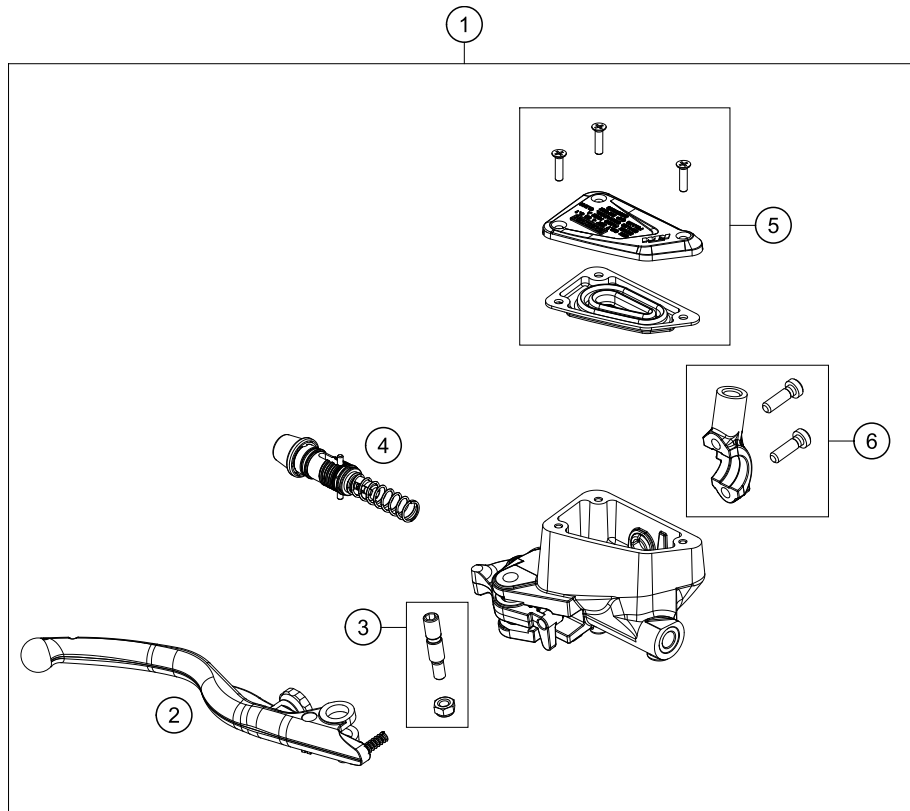

POS	PARTNUMBER	PARTNAME	PIECE
1	63513001033	Front master cylinder compl.	1
2	63513002044	Brake lever	1
3	64113006000	Lever bolt cpl.	1
4	63513008000	Piston repair kit	1
5	64113031000	Reservoir cap cpl.	1
6	6411300500030	Clamp	1
7	63542001000	Brake line MC-ABS	1
8	62113020100	banjo bolt M10x1x19.5	1
9	0603100141	sealing ring DIN 7603 10x14x1	2