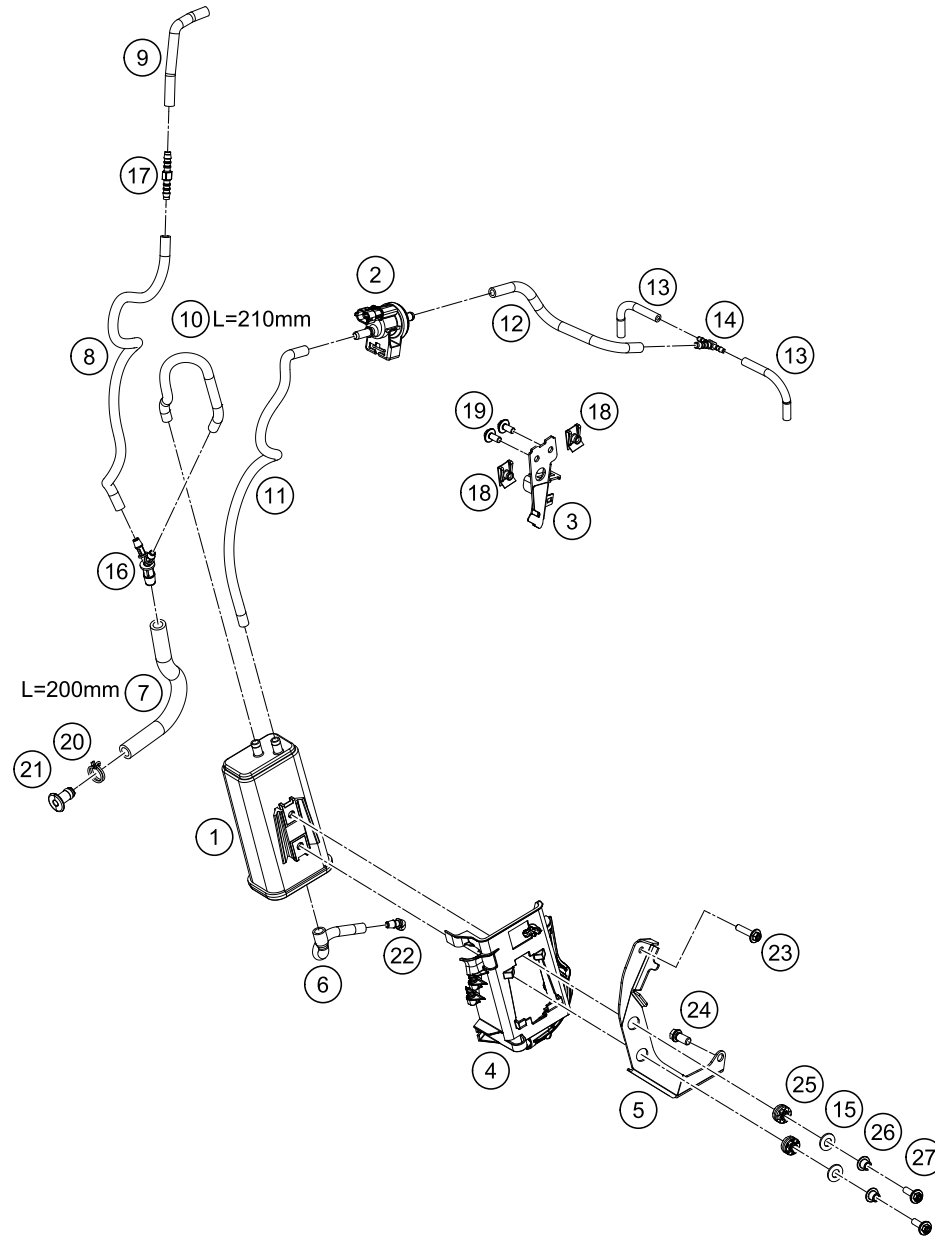

POS	PARTNUMBER	PARTNAME	PIECE
1	75015001200	CARBON CANISTER	1
2	76015015000	EVAP valve	1
3	63515026010	Retaining bracket ACF valve cpl.	1
4	63515003010	Hose clip ACF	1
5	6351500201033	Retaining bracket ACF	1
6	63515021000	ventilation hose evap.can.	1
7	78015119000	HOSE EPA D=10/16 L=2000MM	1
8	63515024000	hose fuel tank vent 500 mm	1
9	63515022000	hose fuel tank vent 180 mm	1
10	78015019000	HOSE EPA D=6/10 L=2000MM	1
11	63515028000	Hose ACF purge valve	1
12	78015019200	Hose FPM/ECO 6x10 L=200	1
13	78015021095	Hose, FPM/ECO 4/8 L=95	2
14	64115026000	Hose connection nozzles	1
15	50337073000	shim	2
16	61315028100	Y-CONNECTOR YS 6-10-6	1
17	69015019010	HOSE CONNECTION STRAIGHT	1
18	54603048100	clip nut M6	2
19	0024060136	HH collar screw M6x13 TX30	2
20	58431082100	YDNAC-CLAMP 10173 (16MM) '98	1
21	61315026100	Screw plug ACF	1
22	63503098030	Angle piece for overrun	1
23	0024060256	HH COLLAR SCREW M6X25 TX30	1
24	0025060166	HH collar screw M6x16 TX30	1
25	62142041000	DAMP. COMPONENT ABS MODUL	2
26	69014015000	collar bushing 6.1x9.2x15x8.5x1 Al	2
27	0024060206	HH collar screw M6x20 TX30	2

196351510

51905

* NEW PART

X ON DEMAND