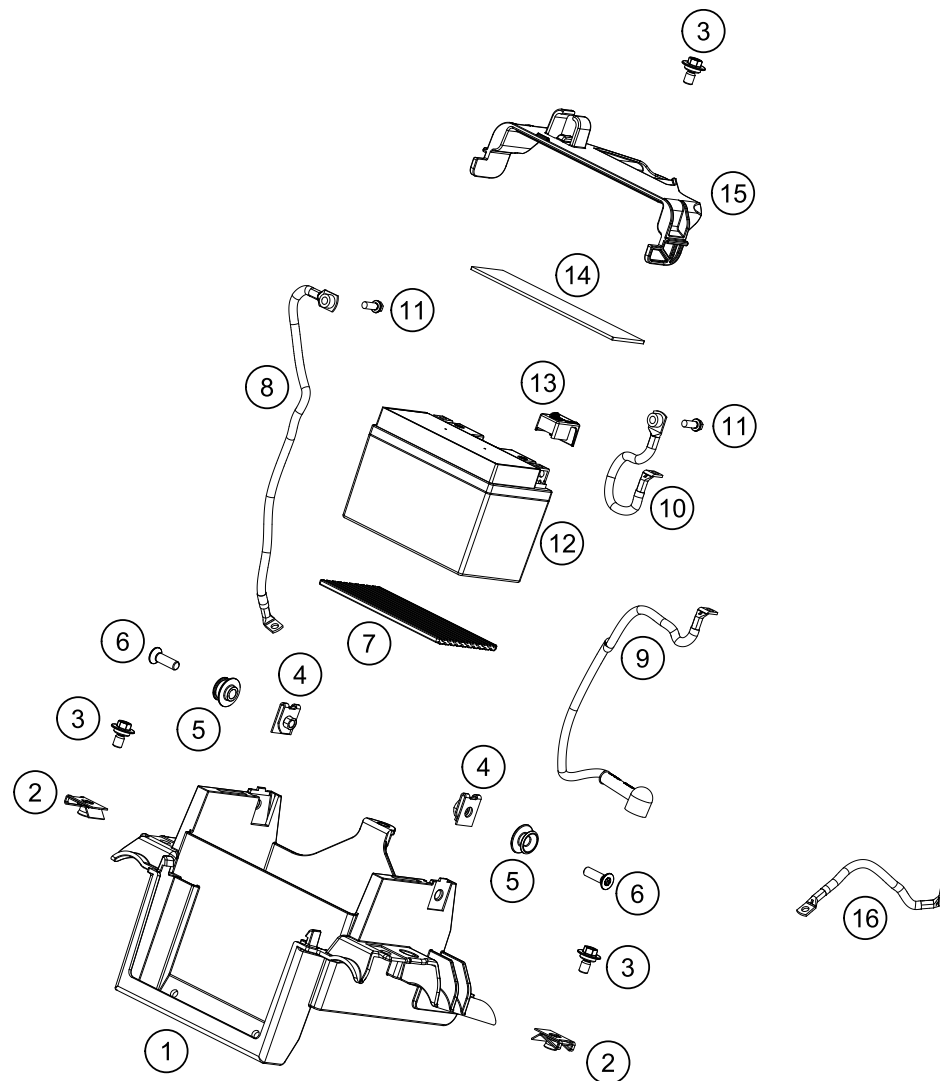

POS	PARTNUMBER	PARTNAME	PIECE
1	63508025010	Electrical system front support	1
2	54603048100	clip nut M6	2
3	83008000012	special screw M6x12x3	3
4	93008082010	Range change metal nut M6	2
5	63507040070	Seat bushing	2
6	014581060201	Count.snk screw M6x20 TX30	2
7	63511053050	rubber battery holder	1
8	63511097000	Ground wire	1
9	63511059000	Starter cable	1
10	63511059050	battery cable	1
11	0025060166	HH collar screw M6x16 TX30	2
12	64111053000	battery HTZ12A-BS(DA)	1
13	62111059060	COVER POSITIVE POLE	1
14	63508055010	Foam rubber 33x132	1
15	63508055000	Clamping bracket	1
16	64111096000	mass cable starter-frame	1

196351130

51904

* NEW PART X ON DEMAND