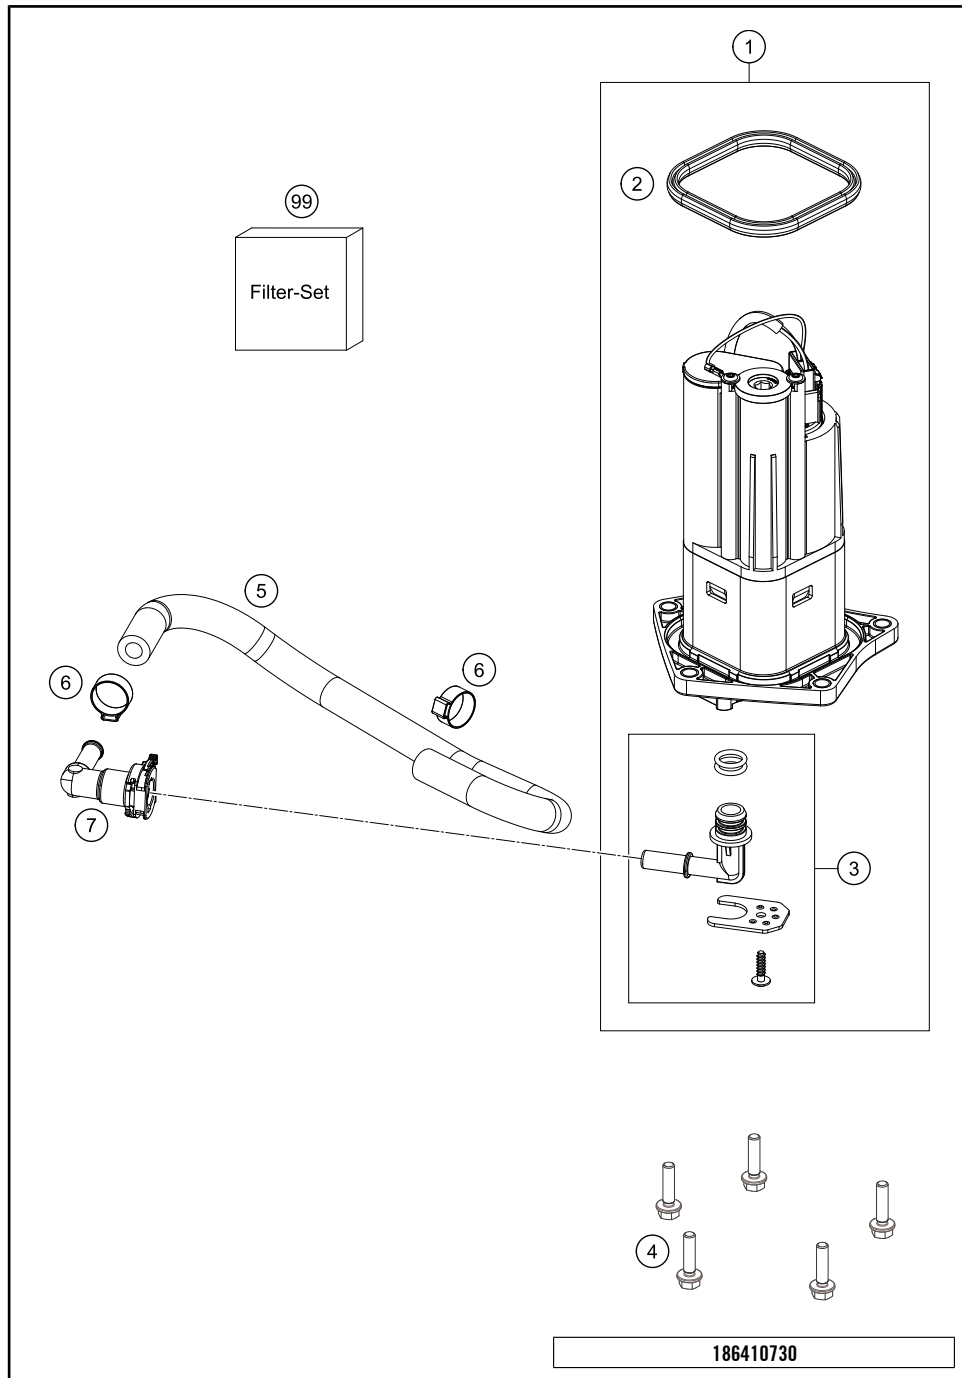

FUEL PUMP

790 Adventure, white 2019 EU 2019

POS	PARTNUMBER	PARTNAME	PIECE
1	63507088000	fuel pump	1
2	64107189000	Sealing	1
3	75007092000	HYDRAULIC CONNECTOR CPL.	1
4	0025060166	HH collar screw M6x16 TX30	5
5	63507017050	Fuel hose	1
6	58031005000	CLAMP YDNAC 10128 12MM	2
7	76007028000	ELBOW CONNECTOR	1
99	63507090000	filter kit	x

186410730

51895

* NEW PART

X ON DEMAND