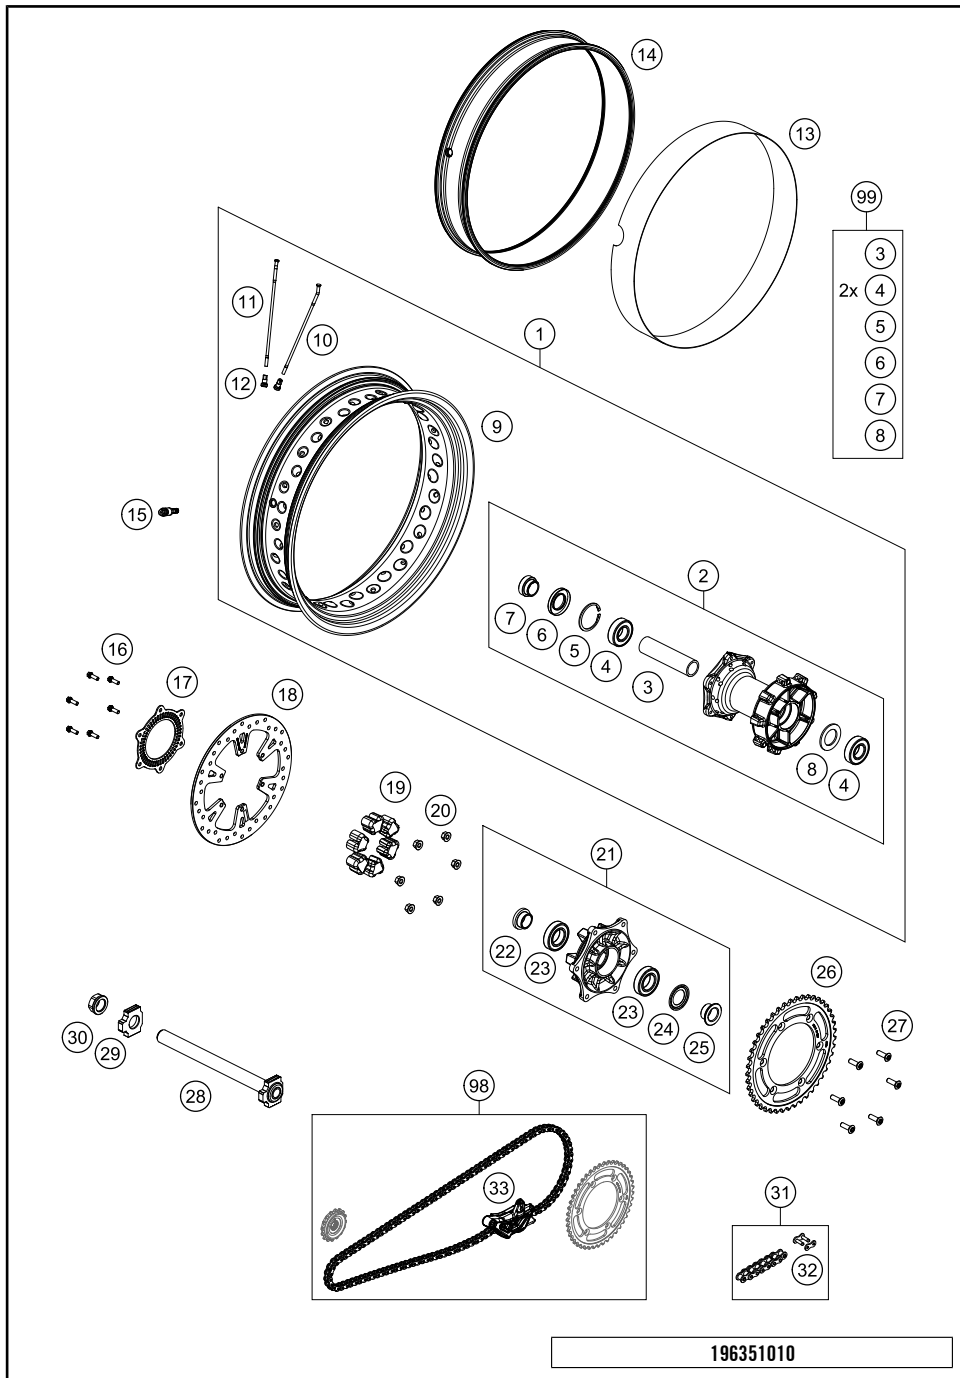

196350910

51603

* NEW PART X ON DEMAND

POS	PARTNUMBER	PARTNAME	PIECE
1	6031000124433A	Rear wheel cpl. 4,5X18"	1
2	6031001014433	REAR HUB CPL.	1
3	60010011000	BEAR. SPACERTUBE L=124,8MM 03	1
4	0625062052	GR.BALL BEAR. 6205-2RSHC3HMTF7	2
5	0472052200	CIRCLIP DIN0472-52X2	1
6	0760305271	SHAFT SEAL RING 30X52X7	1
7	60310013000	SPACER BUSHING REAR WHEEL R/S	1
8	60010015000	SPACER RING 03	1
9	6031007010033A	Rim 4,5x18" TL bl.w.sticker	1
10	60310071000	SPOKE 5/4.37/M5	18
11	60310171000	SPOKE 5/4.37/M5	18
12	60310072100	SPOKE NIPPLE QUADRAX M5	36
13	60310073100	RIM BAND 18"	1
14	60310177100	GASKET RUBBER 4.5"X18"	1
15	60309176000	VALVE	1
16	59009062019	SPECIAL SCREW M6X19 WS=8 10.9	6
17	60142021100	SENSOR GEAR ABS REAR	1
18	63510060100	Brake disc rear	1
19	54610459000	RUBBER DAMPING BLOCK '91	6
20	54310086200	SELF LOCKING NUT M8 10.9	6
21	7501005004433	Sprocket wheel carrier cpl. Black	1
22	60110014000	SPACER BUSH. SPR. SUPP. IN. 06	1
23	0625060060	BALL BEARING 6006 DDU2CG23S6NM	2
24	60110016000	NILOS RING 6006AV	1
25	60110012000	SPACER BUSH. SPROCKET SUPP. 06	1
26	75010051045	SPROCKET 45T 08	1
27	0019080266S	COUNTER-SUNK SCREW ISA45 M8X26	6
28	69010181044	Rear axel cpl.	1
29	60010084000	CHAIN TENSIONER R/S LC8 03	1
30	61010086000	COLLAR NUT M25X1,5 WS=32 05	1
31	78010167118	CHAIN DID 118 LINKS	x
32	78010166100	RIVETING LINK FOR 78010167118	x
33	63510067118	chain X-Ring 118 links with chain guide	1
98	00050002100	Drive set 16/45	x
99	60310015000	REAR WHEEL REP. KIT ADV 13-14	x