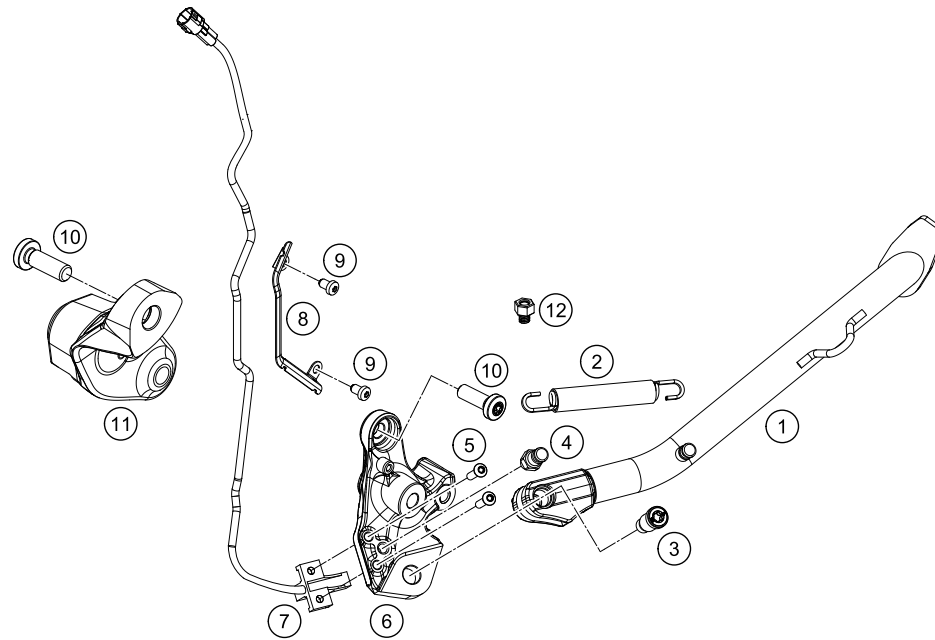

51631

* NEW PART

X ON DEMAND

POS	PARTNUMBER	PARTNAME	PIECE
1	63503090000	Skid plate bottom part compl.	1
2	63503098010	Front spoiler right	1
3	63503097010	Front spoiler left	1
4	6350309005033	Front skid plate linkage	1
5	63503090016	Lower Alu Skidplate Support	1
6	0025060106	HH collar screw M6x10 TX30	7
7	0025060086	HH collar screw M6x8 TX30	2
8	0025080406	HH COLLAR SCREW M8X40 TX40	2
9	69014017000	SPECIAL SCREW M6X18 ISA30 08	6
10	61342041000	COLLAR BUSH 6,5X9X18X8,5	6
11	62142041000	DAMP. COMPONENT ABS MODUL	6
12	60006001021	DISTANCE RUBBER AIRBOX 03	2

196350330

49281

* NEW PART

X ON DEMAND

POS	PARTNUMBER	PARTNAME	PIECE
1	63503023000C1	side stand ADV-S	1
2	61003024000	SPRING L=116 MM 05	1
3	62503027200	SCREW FOR SIDE STAND M10X31,2	1
4	63503028010	Special screw side stand spring	1
5	0738050202	Lens head screw ISO 7380-M5X20A2	2
6	6350302610033	side stand bracket	1
7	93511045000	SWITCH SIDE STAND	1
8	64103001099	Racket side-stand-cable	1
9	0018050103	INT. TORX OVAL HEAD M 5X10 8.8	2
10	0035100309S	SHCS M10x30 TX45	2
11	63503016040C1	Main stand console right	1
12	90103029000	MAGNET HOLDER	1