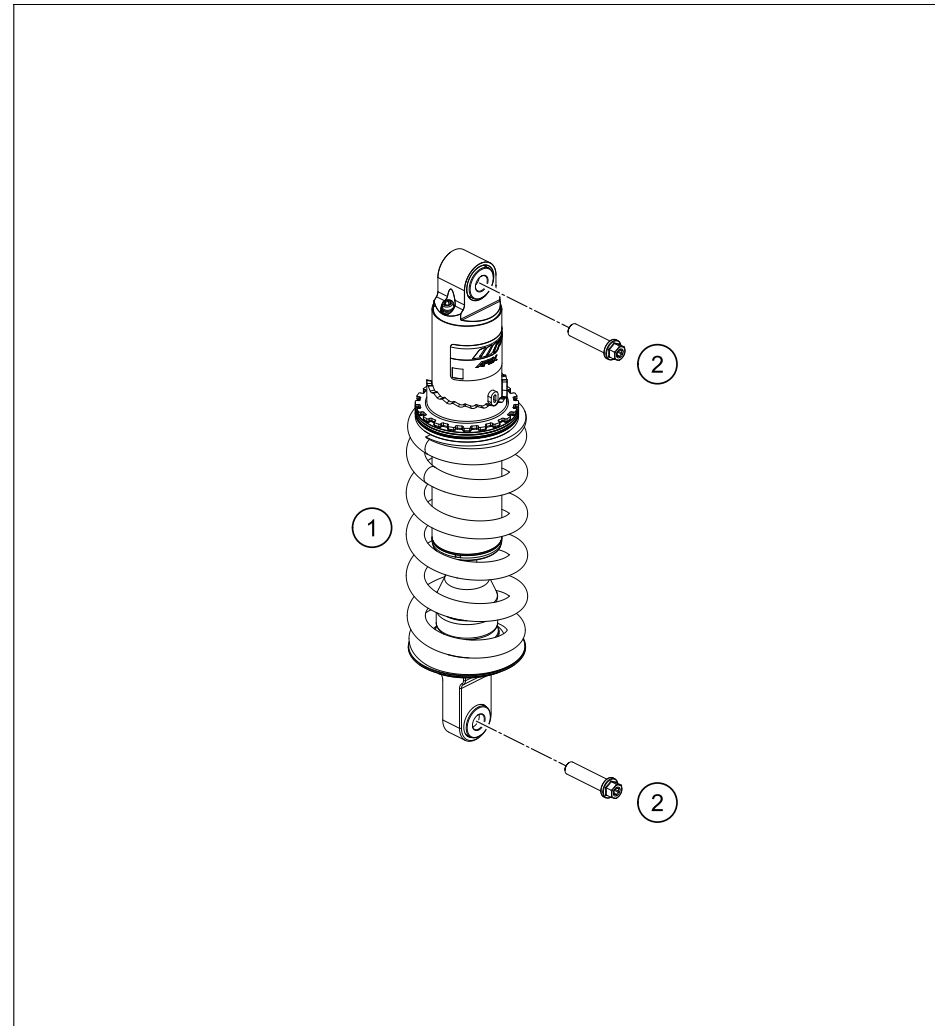

SHOCK ABSORBER

790 Adventure, white 2019 EU 2019

POS	PARTNUMBER	PARTNAME	PIECE
1	01584S2901	Shock KTM 790 Adventure S 19	1
2	0025120506S	HH COLLAR SCREW M12X50 TX45	2

196350410

51901

* NEW PART

X ON DEMAND