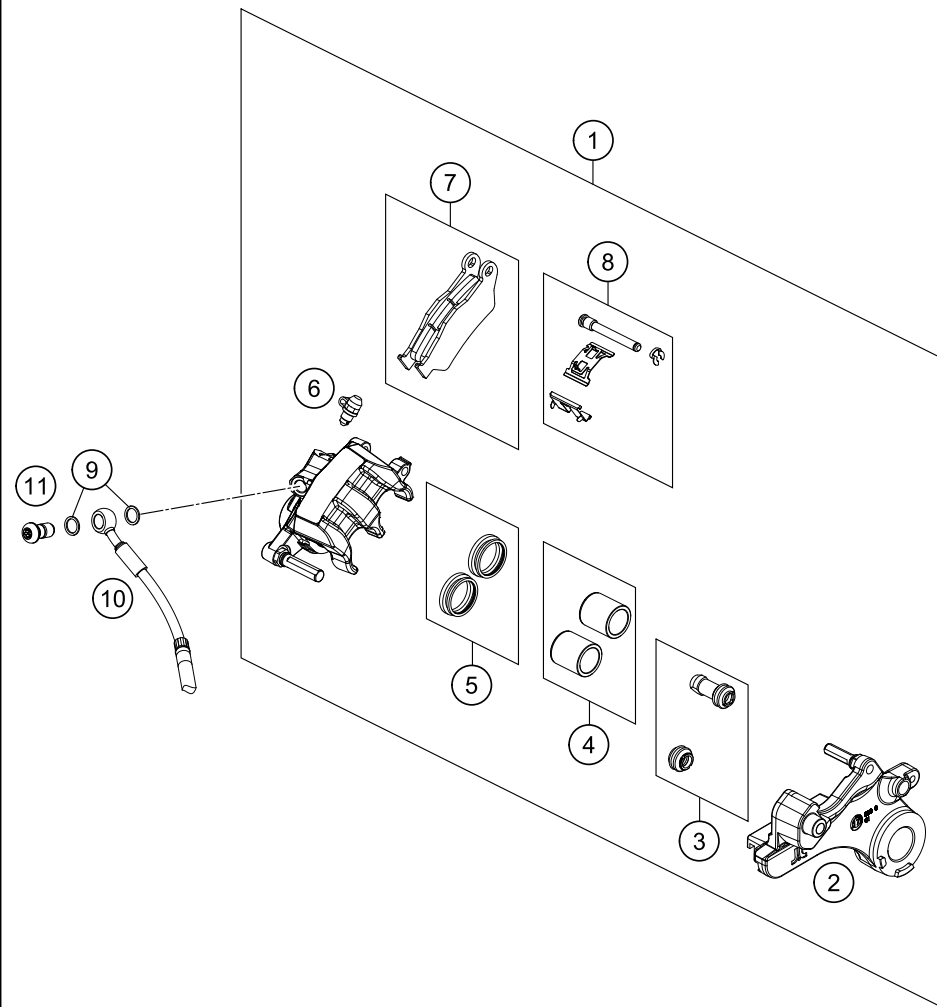

REAR BRAKE CALIPER

790 Adventure, white 2019 EU 2019

POS	PARTNUMBER	PARTNAME	PIECE
1	63513080000	rear caliper	1
2	63513075000	rear holder	1
3	64113084000	Cup set	1
4	63513083000	Piston set	1
5	63513081000	Seal set	1
6	64113020000	Bleeder + cap	1
7	63513090000	Rear padsq	1
8	63513085000	Pad pin and spring	1
9	0603100141	sealing ring DIN 7603 10x14x1	2
10	63542004000	Brake links ABS-Caliper	1
11	62113020100	banjo bolt M10x1x19.5	1

196351390

51635

* NEW PART

X ON DEMAND