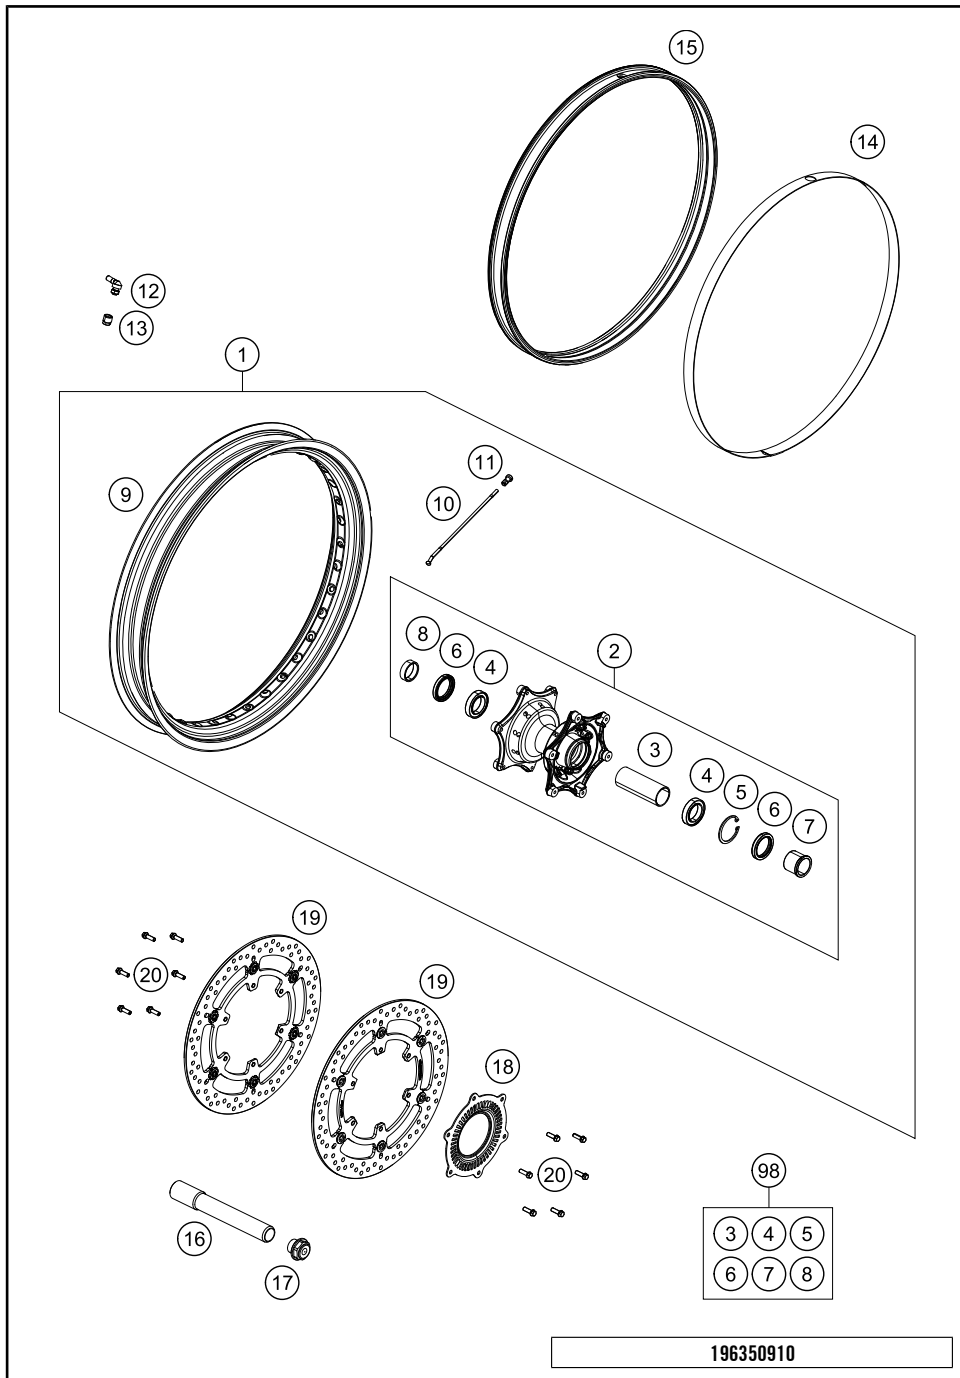

FRONT WHEEL

790 Adventure, white 2019 EU 2019

POS	PARTNUMBER	PARTNAME	PIECE
1	6030900124433A	Front wheel cpl. 2,5X21"	1
2	6030901014433	FRONT HUB CPL.	1
3	60309011000	BUSHING SPACER TUBE FRONT	1
4	0625069068	GR.BALL BEAR.6906 DDU2CG23S6NM	2
5	0472047175	CIRCLIP DIN0472-47X1,75	1
6	0760354771	SHAFT SEAL RING 35X47X7 TC	2
7	60309012100	SPACER BUSH. FRONT WHEEL L/S	1
8	60009013000	SPACER BUSH. FR. WHEEL R/S 03	1
9	6030917010033A	Rim 2.5x21"TL.bl.w.sticker	1
10	60309071000	SPOKE 5/4.37/M5	36
11	60310072100	SPOKE NIPPLE QUADRAX M5	36
12	60309176000	VALVE	1
13	60312033050	NUT AIR PRESSURE SENSOR	1
14	60309073100	RIM BAND 21"	1
15	60309177000	GASKET RUBBER 2.5"X21"	1
16	60309081000	AXLE FRONT	1
17	6900103600001	STEERING HEAD SCREW 09	1
18	60342020000	SENSOR GEAR ABS	1
19	63509060000	BRAKE DISC FRONT D=300	2
20	59009062019	SPECIAL SCREW M6X19 WS=8 10.9	12
98	60609015000	FRONT WHEEL REP. KIT ADV. 1050	x

196350910

51603

* NEW PART X ON DEMAND