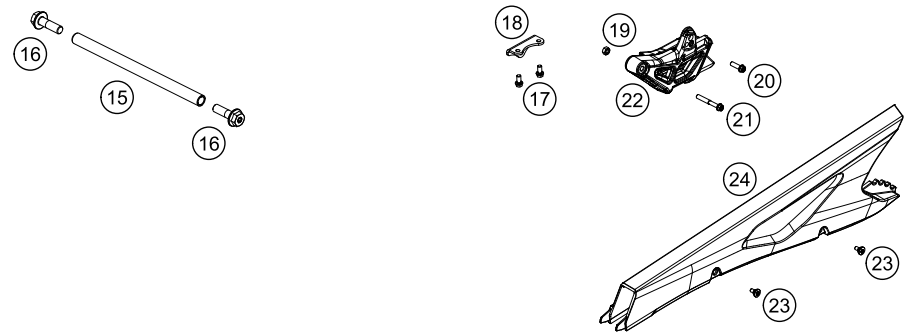

196350490

POS	PARTNUMBER	PARTNAME	PIECE
1	6350403004433	Swingarm cpml. Black	1
2	58414030000	HH COLLAR NUT M10X1,25 WS=13	2
3	50304040100	screw M10x1.25x50 WS10	2
4	0025050126	HH collar screw M5x12 TX30	2
5	60104142000	Clamp	2
6	69008021160	special screw M5x12	2
7	46104066050	BUSH FOR CHAINSLIDER GUARD 02	2
8	64104066000	chain slide protection	1
9	54804034000	BUCKET F. SHAFT SEAL RING 03	4
10	0760253270	radial shaft seal 25x32x7	4
11	0618222812	NEEDLEBEAR HK2212V 22/28/12 MB	4
12	59404032000	BEARING SLEEVE 17X22X38,7 03	2
13	54603036000	STOP DISK 22,2X31,7X1	2
14	64104030020	Bushing Shock Mounting	1
15	64104037000	swing arm bolt	1
16	76504038000	SPECIAL SCREW M12X40 SW19	2
17	0025060126	HH collar screw M6x12 TX30	2
18	63504030010	Retaining bracket, chain guide	1
19	0934060003	hex nut DIN 934 M6	1
20	0025060206	HH collar screw M6x20 TX30	1
21	0025060456	HH COLLAR SCREW M6X45 TX30	1
22	78004070100	CHAIN GUIDE CPL.	1
23	69008021160	special screw M5x12	2
24	63504061000	Chainguard	1
25	64104050010	Bushing 5,5x8,3x9	2
26	0025050206	HH collar screw M5x20 TX30	2
27	63504050000	splash protection swingarm	1

49548

* NEW PART

X ON DEMAND