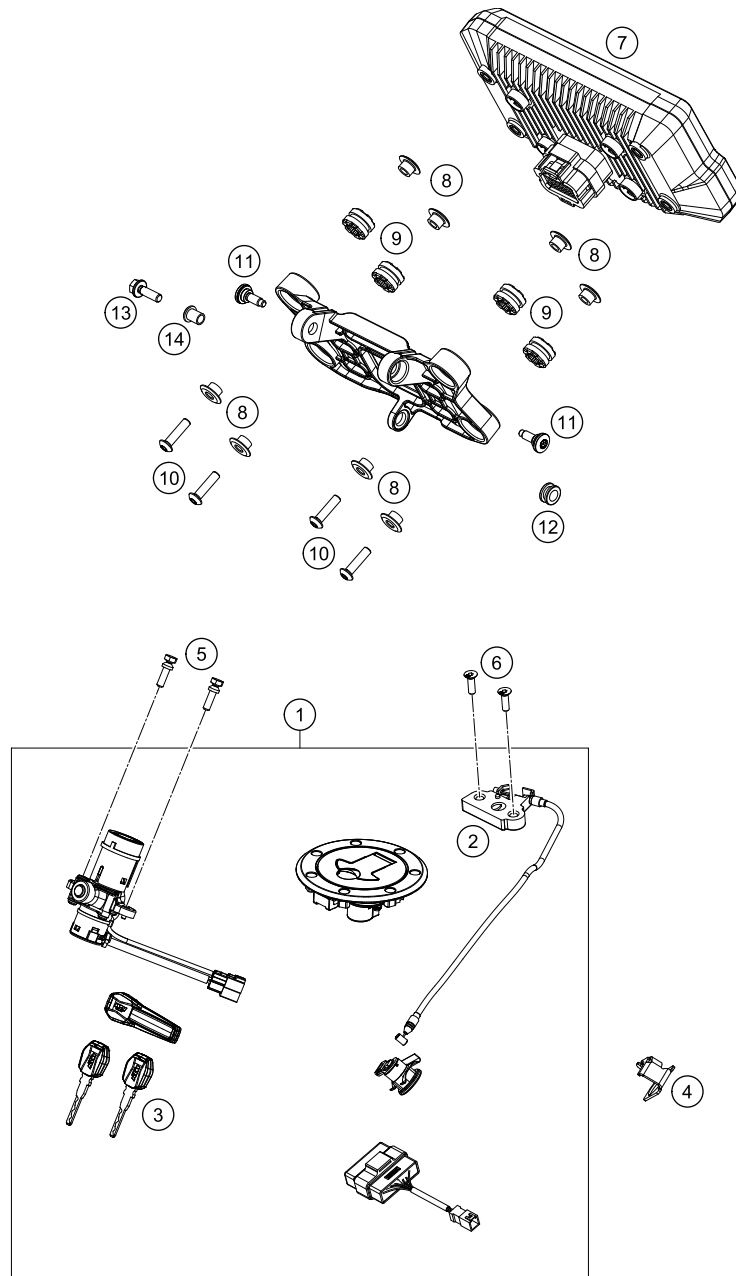

196351390

51635

* NEW PART

X ON DEMAND

POS	PARTNUMBER	PARTNAME	PIECE
1	63514001000	Headlight	1
2	69014017000	SPECIAL SCREW M6X18 ISA30 08	4
3	69014014000	BUSHING 6,1X9,2X7,5 08	4
4	60006001022	rubber grommet 9x11x16x8.5 mm	7
5	60314025000	turn signal front left/rear right	2
6	60314026000	turn signal front right/rear left	2
7	0433100003	WASHER 18x10,5x1,6	4
8	0797100003	LOCK WASHER DIN6797-J10,5 ZI	4
9	58414030000	HH COLLAR NUT M10X1,25 WS=13	4
10	0081040121	EJOT Delta PT K40x12	2
11	0081645121	EJOT DELTA PT SCREW 45X12-Z	3
12	63514040000	Tail light	1
13	63514011090	Right flasher adapter	1
14	63514010090	Left flasher adapter	1

196351410

51908

* NEW PART

X ON DEMAND

POS	PARTNUMBER	PARTNAME	PIECE
1	63511066044	Lockset cpl.	1
2	63507050000	Seat lever assy	1
3	64111067000	KTM ignition key	x
3	64111067010	Blank Key KTM	x
4	64107051000	Cable Bracket Lock	1
5	76011064000	TAMPERPROOF SCREW M6 IGN.LOCK	2
6	0991060203	FLAT H.SCREW DIN7991-M6X20	2
7	63514069100	Dashboard	1
8	60714069050	Bushing	8
9	61314069051	DAMP. COMPONENT SPEEDOMETER	4
10	0738050202	Lens head screw ISO 7380-M5X20A2	4
11	69008021060	special screw M5x17	2
12	60708008070	rubber bush windshield fixation	1
13	0025050166	HH collar screw M5x16 TX30	1
14	63514011010	wheel spindle mask support	1