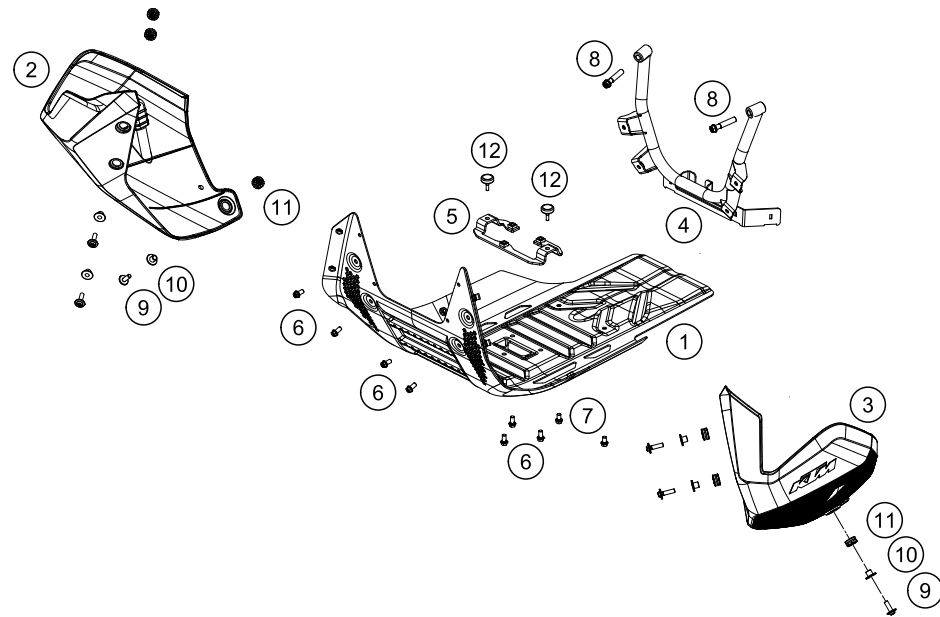

51631

* NEW PART

X ON DEMAND

196350310

POS	PARTNUMBER	PARTNAME	PIECE
39	0025080166	HH COLLAR SCREW M8X16 TX40	1
40	0025060256	HH collar screw M6x25 TX30	2
41	54310086200	SELF LOCKING NUT M8 10.9	1
42	014579080301S	screw ISO 14579-M8x30-10.9-MK black	1
43	014579080506S	CYL. SCREW DIN14579 M8X50 SS	2
44	60003041010	FOOTREST RUBBER FRONT R/S 03	1
45	60003040010	FOOTREST RUBBER FRONT L/S 03	1
46	0025060166S	HH collar screw M6x16 TX30 SL	2
47	63503096000	Front sprocket cover	1
48	0035080356	AH-COLLAR SCREW M8X35 ISA45	2
49	0125080003	washer DIN 125 A -8.4	2
50	60307048000	RUBBER SEAT-CONTACT SURFACE	2
51	54803044000	PIN FOR FOOT PED 51.5X9.8 MM	2
52	78003041050	FOOTREST R/S 08	1
53	78003040050	FOOTREST L/S 08	1
54	54603041000	FOOTREST SPRING L/S & R/S	2
55	0125100003	washer DIN 125 A 10.5	2
56	0094032253	PIN DIN0094-3,2X25 STEEL	2
57	54603048100	clip nut M6	6
58	54603048600	RANGE CHANGE METAL NUT M5 INOX	2
59	54603048000	RANGE CHANGE METAL NUT M8	2
60	69008021160	special screw M5x12	3
61	63503038030	Scheibe 18x10,5x5	1
62	0035100709S	AH-COLLAR SCREW M10X70 ISA45	1

51631

* NEW PART

X ON DEMAND

POS	PARTNUMBER	PARTNAME	PIECE
1	63503090000	Skid plate bottom part compl.	1
2	63503098010	Front spoiler right	1
3	63503097010	Front spoiler left	1
4	6350309005033	Front skid plate linkage	1
5	63503090016	Lower Alu Skidplate Support	1
6	0025060106	HH collar screw M6x10 TX30	7
7	0025060086	HH collar screw M6x8 TX30	2
8	0025080406	HH COLLAR SCREW M8X40 TX40	2
9	69014017000	SPECIAL SCREW M6X18 ISA30 08	6
10	61342041000	COLLAR BUSH 6,5X9X18X8,5	6
11	62142041000	DAMP. COMPONENT ABS MODUL	6
12	60006001021	DISTANCE RUBBER AIRBOX 03	2