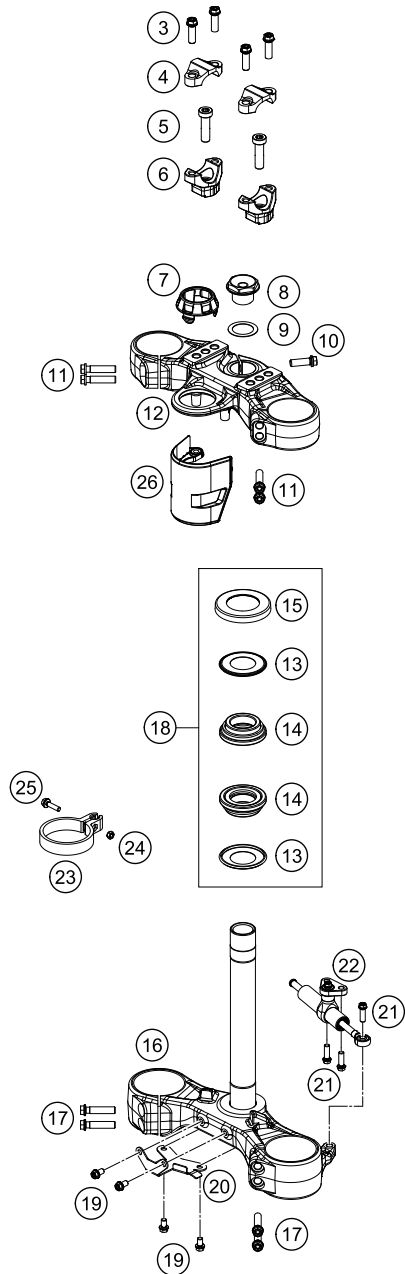

FRONT FORK, TRIPLE CLAMP

790 Adventure, white 2019 EU 2019

POS	PARTNUMBER	PARTNAME	PIECE
1	05586S2901	Fork KTM 790 Adventure S 19	1
2	0025080206	HH collar screw M8x20	4
3	0025080256	HH collar screw M8x25	4
4	7720103800030	HANDLEBAR CLAMP 28MM	2
5	0032100356S	AH-COLLAR SCREW M10X35 ISA45	2
6	5940103903230	HANDLEBAR SUPPORT D=28 H=32 BL	2
7	63501045010	Ignition lock cover	1
8	6900103600033	Steering head screw	1
9	0988253505	thrust wash DIN0988-25x35x0,5	1
10	0015080256S	HH COLLAR SCREW M8X25 WS=10	1
11	0025080306	HH collar screw M8x30	4
12	6350103403030S	Top triple clamp	1
13	69001084100	Steering head gasket	2
14	69001181000	STEERINGHEAD KPL.17	2
15	69001086100	PROT. RING STEER. HEAD BEARING	1
16	6350103203030S	Bottom triple clamp compl.	1
17	0025080356	HH collar screw M8x35 TX40	4
18	69001181010	Steering head rep. Kit	x
19	0025060106	HH collar screw M6x10 TX30	4
20	63501072000	Retaining bracket brake line	1
21	0025080256S	HH COLLAR SCREW M8X25 TX40	3
22	16181S55E	Steering damper790 Adventure cpl.	1
23	54601099000	SPEEDOMETER CABLE GUIDE MARZO.	2
24	0985050003	SELF LOCKING NUT DIN0985-M 5	2
25	0025050206	HH collar screw M5x20 TX30	2
26	63511066010	Ignition lock cover	1

196350110

48118

* NEW PART X ON DEMAND