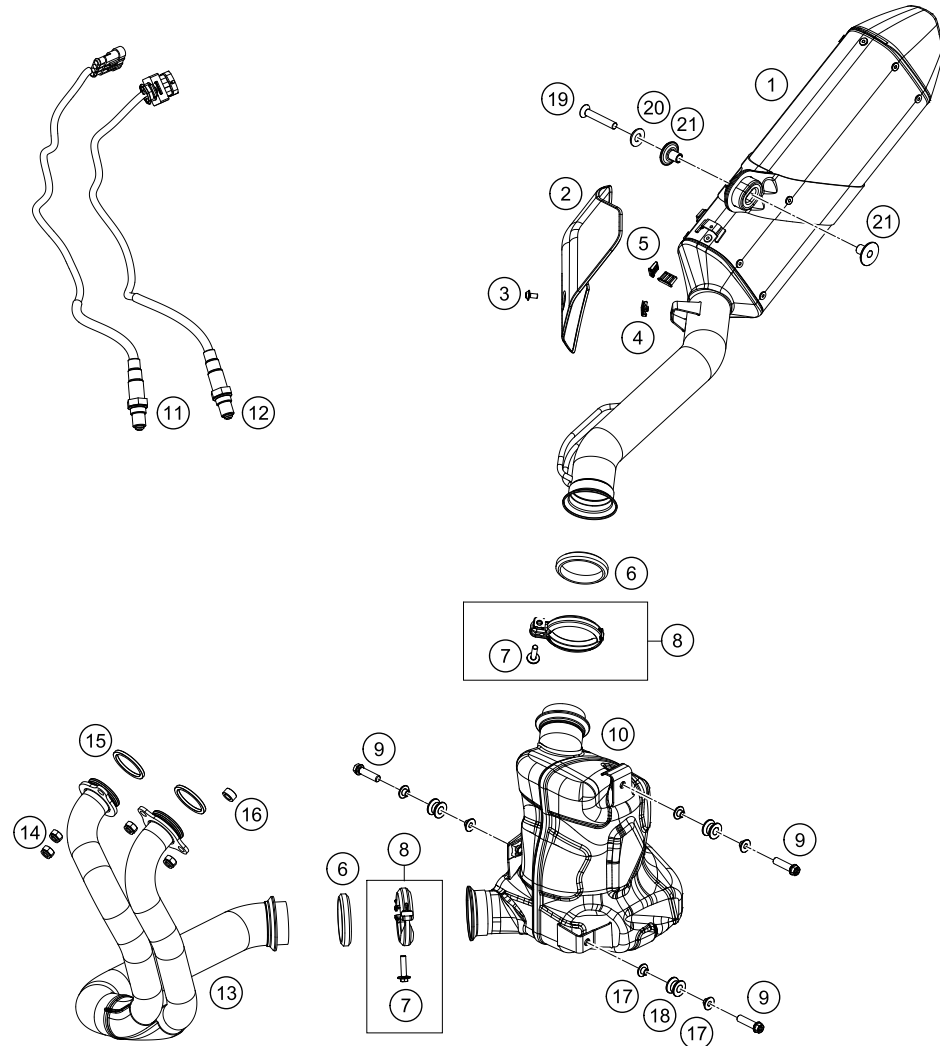

POS	PARTNUMBER	PARTNAME	PIECE
1	63505083000	Main silencer	1
2	6350501100033	Heat protection, black, cmpl.	1
3	78105181010	Torx screw M5x10 black	1
4	54603048600	RANGE CHANGE METAL NUT M5 INOX	1
5	27005011011	DAMPING ELEMENT SILICON	2
6	69005005005	MANIFOLD GASKET	2
7	0024060256	HH COLLAR SCREW M6X25 TX30	2
8	69005050000	CLAMP CPL.	2
9	0025080306S	HH COLLAR SCREW M8X30 TX40	3
10	64105050000	Pre-muffler	1
11	63541090000	O2 Sensor LSF 4	1
12	63541190000	O2 Sensor LSF 4	1
13	64105007100	Header	1
14	51010086100	self-locking nut M8 Cu	4
15	64105005000	Exhaust gasket	2
16	61005009000	SPACER BUSH. 8,5X15X7,5 05	2
17	58405050065	collar bushing 8.5x12x23.5x10	6
18	54305068100	damp. component silicone grey	3
19	0019080506	COUN.-SUNK SCREW M8X50 ISA10.9	1
20	60405069000	conical seat Alu	1
21	61305069000	BUSHING 8,5X11X29	2

196350510

49302

* NEW PART

X ON DEMAND