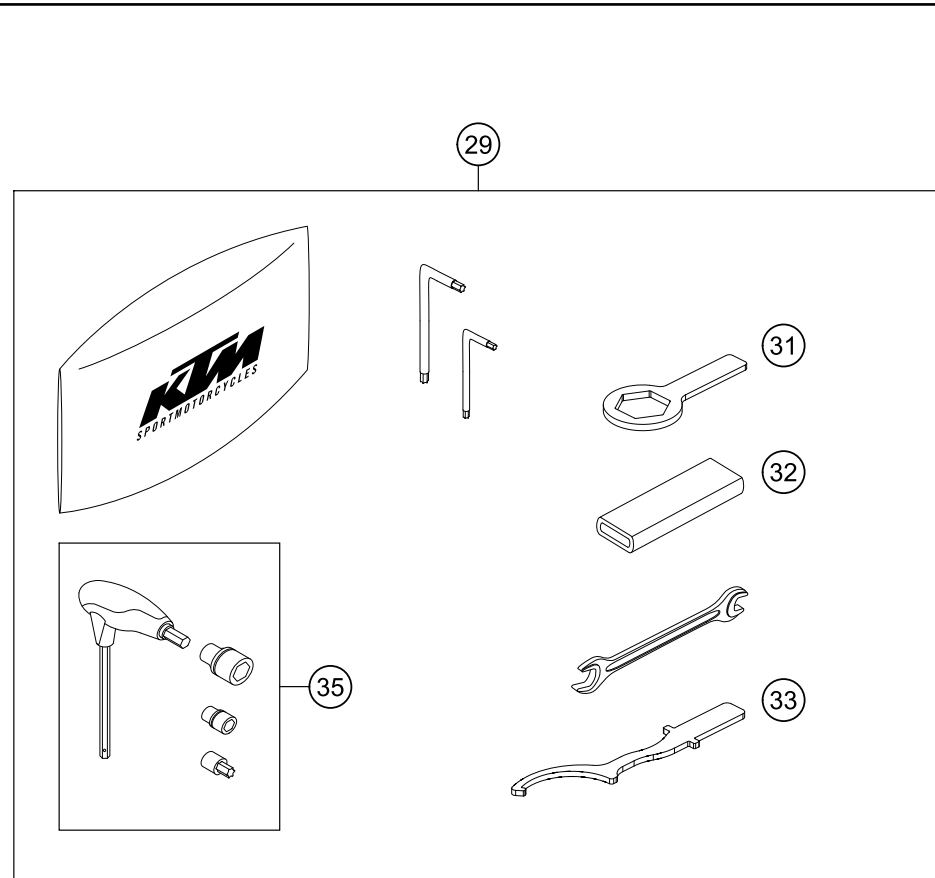

OHNE ABBILDUNG
WITHOUT ILLUSTRATION

0

TECHNISCHE DOKUMENTATION
TECHNICAL DOCUMENTATION
DOCUMENTACION TECNICA
DOCUMENTATION TECHNIQUE
NOTE TECNICHE

1

196352000

POS	PARTNUMBER	PARTNAME	PIECE
0	90112040000	MIRROR L/S	1
0	90112041000	MIRROR R/S	1
0	0025060086	HH collar screw M6x8 TX30	2
0	63503090000	Skid plate bottom part cmpl.	1
0	63503090016	Lower Alu Skidplate Support	1
0	0025060106	HH collar screw M6x10 TX30	7
0	63503097010	Front spoiler left	1
0	83008000012	special screw M6x12x3	1
0	69014017000	SPECIAL SCREW M6X18 ISA30 08	2
0	62142041000	DAMP. COMPONENT ABS MODUL	6
0	63503098010	Front spoiler right	1
0	83008000012	special screw M6x12x3	1
0	69014117000	Collar screw M6x22-8.8 ISA30	4
0	60006001021	DISTANCE RUBBER AIRBOX 03	2
0	61342041000	COLLAR BUSH 6,5X9X18X8,5	6
0	63508008050	windshield support	1
0	63508008000	windshield EU	1
0	63508108000	Windshield R EU	1
0	60708008070	rubber bush windshield fixation	2
0	60708008071	Special screw M5x14	2
0	64112181000	Bracket for reflector	1
0	58412080400	Rear reflector red	1
0	69008021160	special screw M5x12	1
0	312305	DOCUMENTS BAG 2006	1
0	312313	KTM BALLPOINT PEN ORANGE	1
0	00063004202	PRINT LABEL 60X51 MM	1
0	00063099114	Pocket for operating manual 290x190 mm	1
0	3210917	NOTEPAD	1
0	20180195INT	KTM Bypack Folder Street	1
0	20180189INT	Sticker accessory kit	1
0	00063004012	HEADLIGHT MASK BOX	1
1	3213918EN	Own.manual 790 Adventure S 2019	1
29	63529099000	On-board tool kit	1
31	60012060032	RING WRENCH 32MM	1
32	60012060000	GRIP FOR RING WRENCH	1
33	76029062000	HOOK WRENCH F. SHOCK ABSORBER	1
35	50329070000	T-WRENCH WS=6/8/10 '97	1

51899

* NEW PART

X ON DEMAND