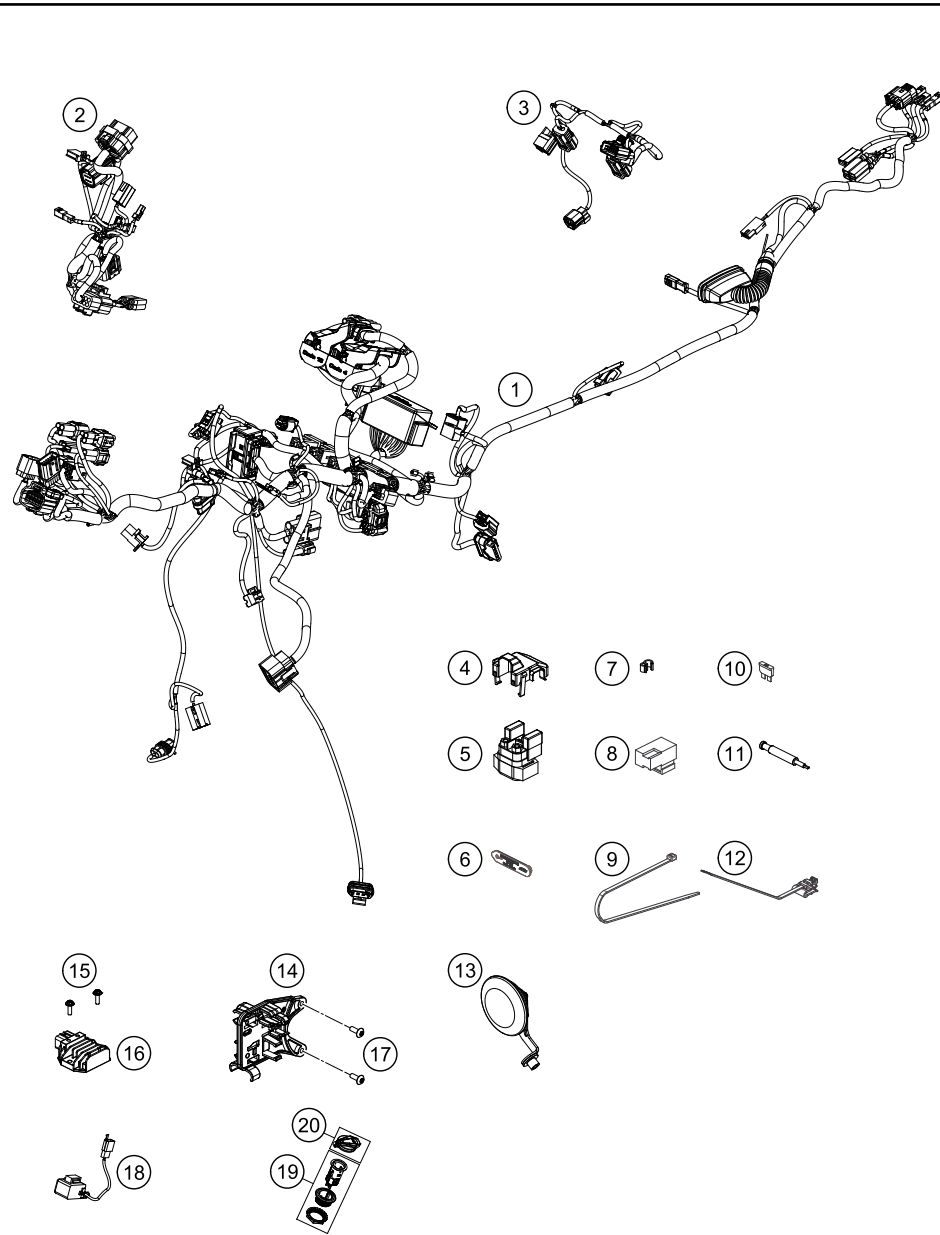

POS	PARTNUMBER	PARTNAME	PIECE
1	63511075000	Main wiring harness	1
2	63511078000	Front wiring harness	1
3	63511085000	Engine wiring harness	1
4	64111058010	Cover cap starter relay	1
5	76211058000	STARTER RELAY 07	1
6	60011093075	RUBBER CABLE TIE 75MM 03	x
6	60011093045	RUBBER CABLE TIE 45MM 03	x
7	60111094100	BAR SPACER 4/7 BLACK	2
8	61111057000	RELAY CM1A-R-12V-H80 07	5
9	44011076305	CABLE TIE 300/4,8MM BLACK	x
9	44011076140	CABLE TIE 140/2,5MM BLACK	x
9	44011076200	CABLE TIE 200/3,6MM BLACK	x
10	58011109130	FUSE 30 A	1
11	61111018100	TEMPERATURE SENSOR	1
12	64111059020	Cable holder, attachable	1
13	64111059020	Cable holder, attachable	1
14	63511048000	Front connector support	1
15	0024060206	HH collar screw M6x20 TX30	2
16	60311034000	VOLTAGE REGULATOR	1
17	58605083014	SCREW M5X14 TORX 25 07	2
18	76011030000	FLASHER UNIT LED 6,25W	1
19	60711042000	Power socket 12V	1
20	60311042050	Lid 12V-socket	1

196351110

51907

* NEW PART

X ON DEMAND