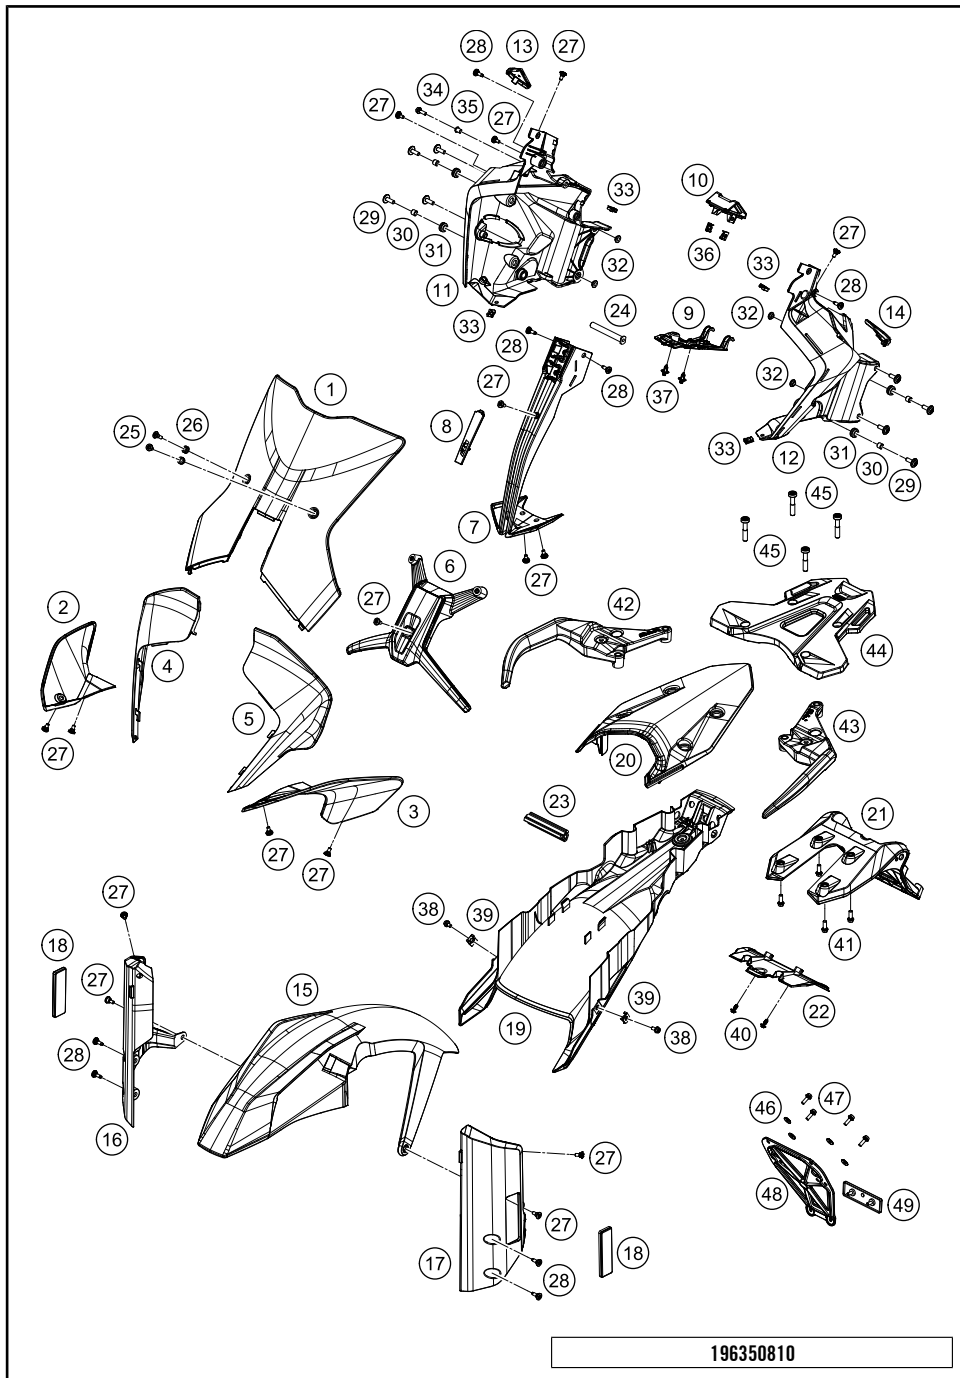

POS	PARTNUMBER	PARTNAME	PIECE
39	54603048200	RANGE CHANGE METAL NUT M5	2
40	0081050121	EJOT PT screw K50x12	2
41	0025060166	HH collar screw M6x16 TX30	4
42	63512009000	Passenger grip right	1
43	63512008000	Passenger grip left	1
44	6061201000030	BAGGAGE CARRIER BRIDGE	1
45	0035080406	AH-COLLAR SCREW M8X40 ISA45	1
46	75008023000	WASHER REAR-UT D=14MM	4
47	0025060166S	HH collar screw M6x16 TX30 SL	4
48	64112181000	Bracket for reflector	1
49	58412080400	Rear reflector red	1

51969 * NEW PART X ON DEMAND